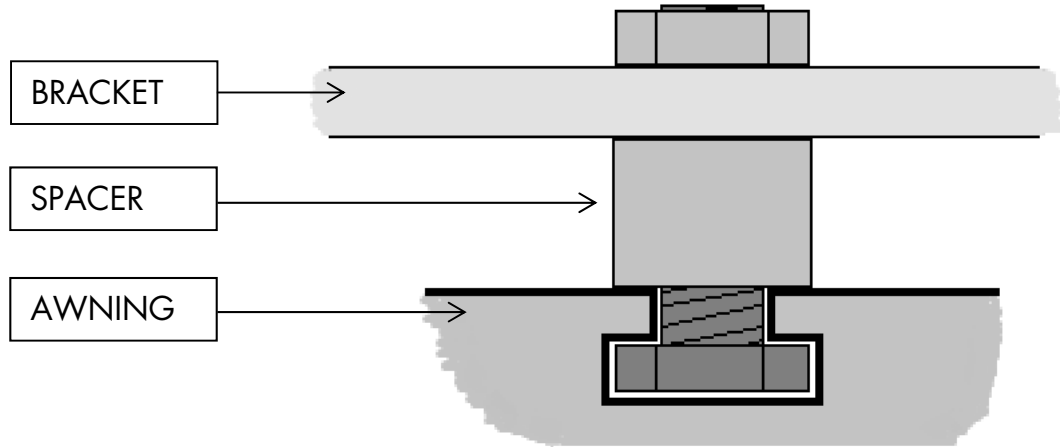

These instructions and the images herein are proprietary. Any unauthorized reproduction is prohibited.

**PART # AL-ARB-HW**  
**ALUMINUM ARB AWNING MOUNTING HARDWARE**

---

**USE ANTISIEZE ON ALL STAINLESS STEEL FASTENERS.**

The taller, aluminum case ARB awning needs to be spaced slightly from the bracket. The included hardware allows you to mount an aluminum case ARB as shown below:

GoWesty Camper Products • 1119 Los Olivos Ave, Los Osos, CA 93402 • 888-469-3789 • [www.gowesty.com](http://www.gowesty.com)