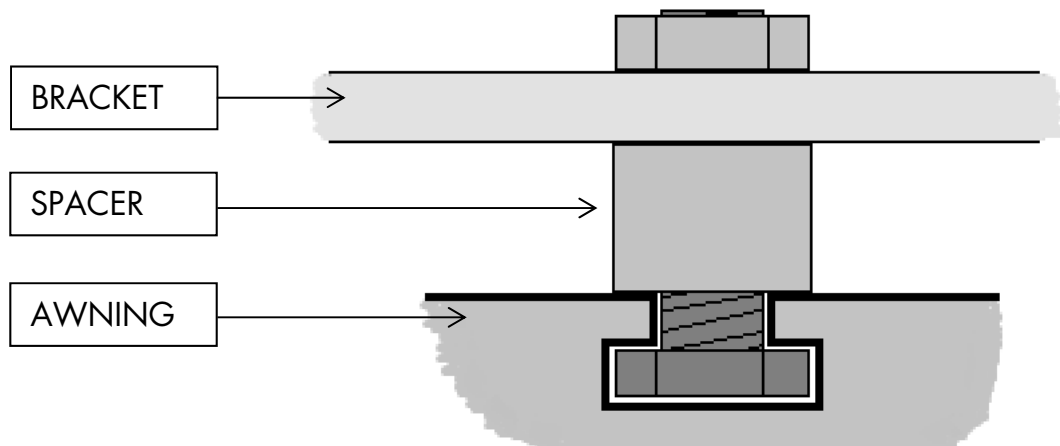

PART # AL-ARB-HW
ALUMINUM ARB AWNING MOUNTING HARDWARE

USE ANTISIEZE ON ALL STAINLESS STEEL FASTENERS.

The taller, aluminum case ARB awning needs to be spaced slightly from the bracket. The included hardware allows you to mount an aluminum case ARB as shown below: