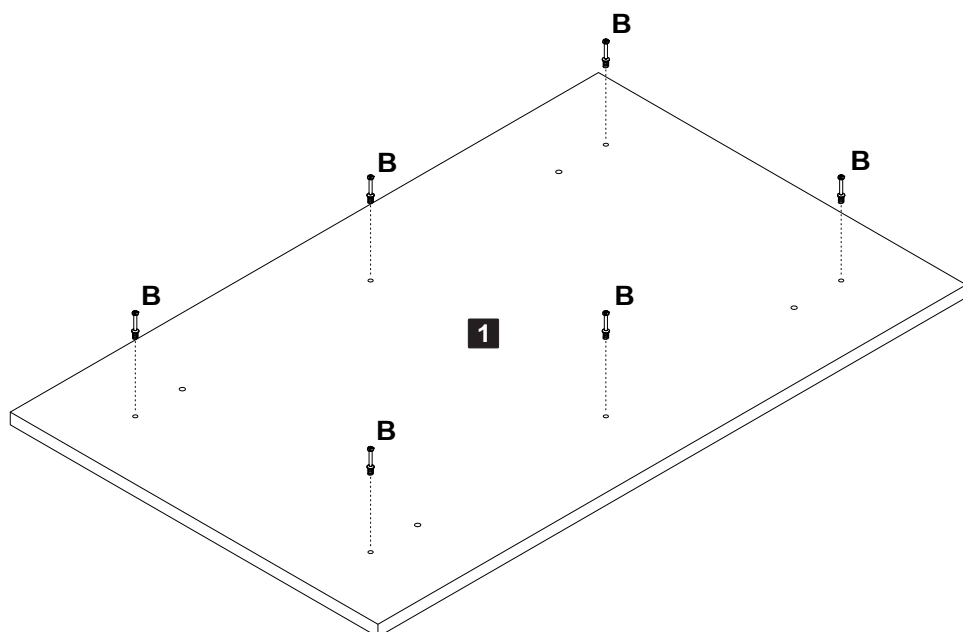

Descrição	Descripción	Description	Qty
1- Tampo (800x500x15mm)	1-Tapa	1-Top	1
2- Lateral (335x500x15mm)	2-Lateral	2-Side	2
3- Travessa (770x110x15mm)	3-Travesaño	3-Sleepers	2

1 Passo Paso Step

B Minifix Ø7x30mm **06**