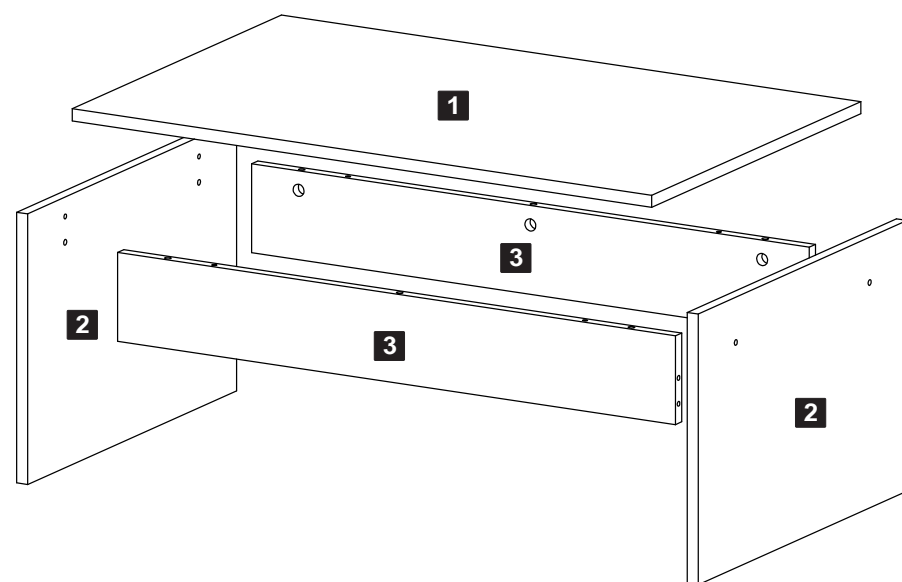

Descrição	Descripción	Description	Qty
1- Tampo (800x500x15mm)	1-Tapa	1-Top	1
2- Lateral (335x500x15mm)	2-Lateral	2-Side	2
3- Travessa (770x110x15mm)	3-Travesaño	3-Sleepers	2

1 Passo Paso Step

B Minifix Ø7x30mm **06**