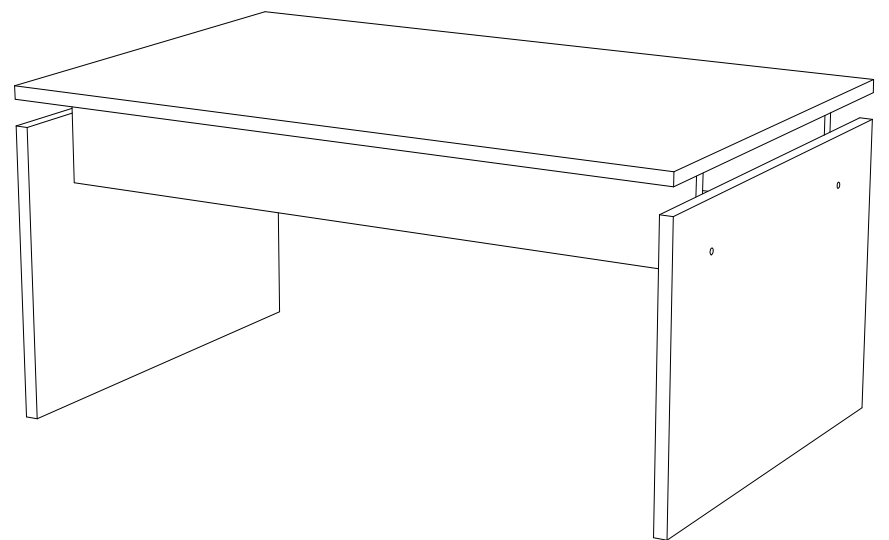

Rödler

www.rodler.cl