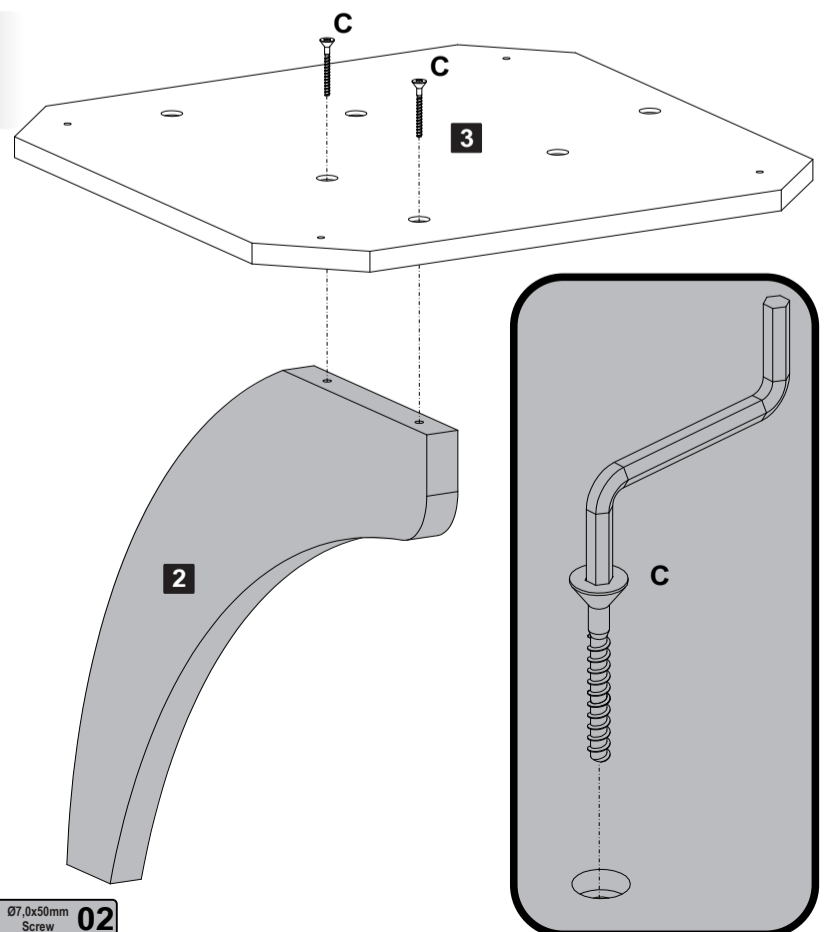

Hardware List

A		Foot	03
B		Ø5,0x24mm Screw	04
C		Ø7,0x50mm Screw	06
D		Zeta Key	01

Description	Qty
1-Top	1
2-Feet	3
3-Base	1

1st Step

A Foot **03**

2nd Step

C Ø7,0x50mm Screw **02**

3rd Step

C  Ø7,0x50mm Screw 02

4th Step

C  Ø7,0x50mm Screw 02

5th Step

B  Ø5,0x24mm Screw 04

6th Step

Rödler

www.rodler.cl