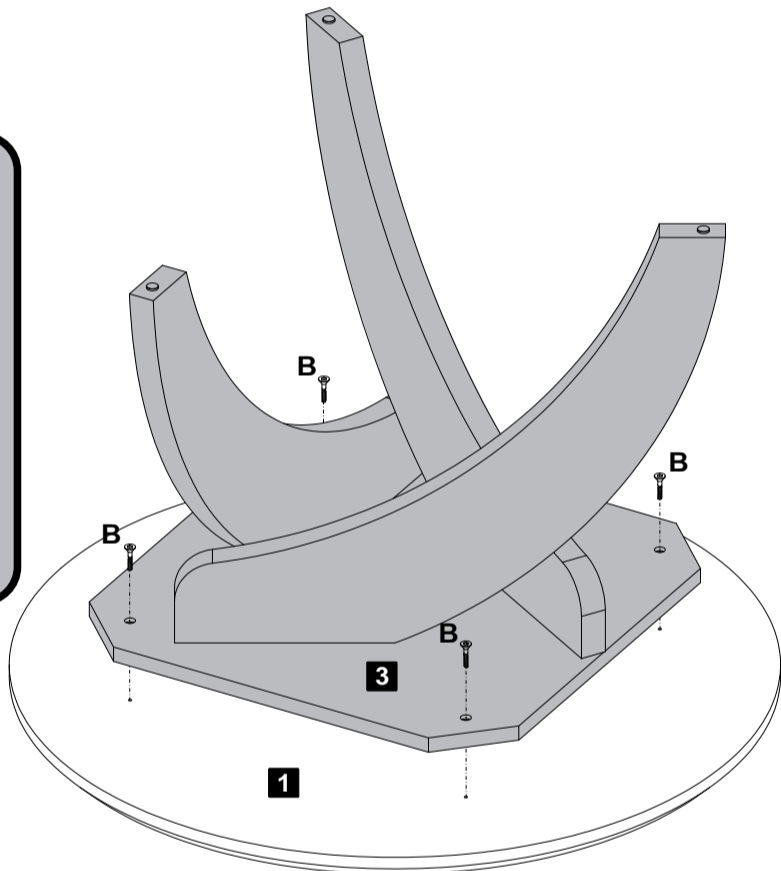

Hardware List

A		Foot	03
B		Ø5,0x24mm Screw	04
C		Ø7,0x50mm Screw	06
D		Zeta Key	01

Description	Qty
1-Top	1
2-Feet	3
3-Base	1

1st Step

A Foot **03**

2nd Step

C Ø7,0x50mm Screw **02**

3rd Step

C  Ø7,0x50mm Screw 02

4th Step

C  Ø7,0x50mm Screw 02

5th Step

B  Ø5,0x24mm Screw 04

6th Step

Rödler

www.rodler.cl