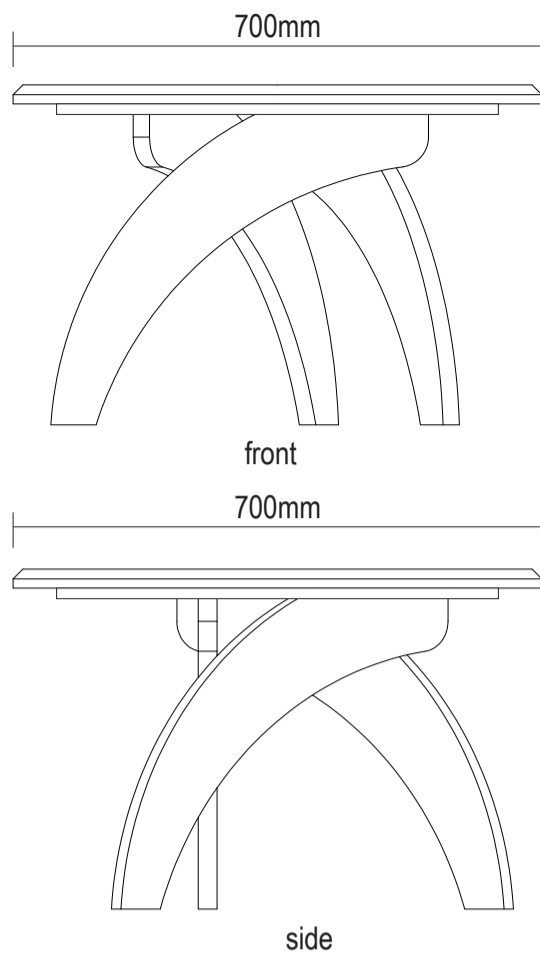

Conservation and Cleaning

Do not expose the product to sunlight, high temperatures and humidity. Do not drag objects across the surface of the unit (TV, DVD, stereo, decorative objects ...). Keep it in a fresh dry place. For cleaning, use a dry and soft cloth. Do not use abrasive materials or alcohol.

Hardware List

A		Foot	03
B		Ø5,0x24mm Screw	04
C		Ø7,0x50mm Screw	06
D		Zeta Key	01