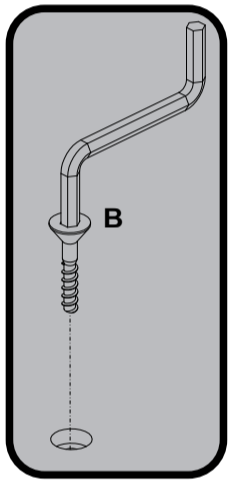

Hardware List

A		Foot	03
B		Ø5,0x24mm Screw	04
C		Ø7,0x50mm Screw	06
D		Zeta Key	01

Description	Qty
1-Top	1
2-Feet	3
3-Base	1

1st Step

A Foot **03**

2nd Step

C Ø7,0x50mm Screw **02**

3rd Step

C  Ø7,0x50mm Screw 02

4th Step

C  Ø7,0x50mm Screw 02

5th Step

B  Ø5,0x24mm Screw 04

6th Step

Rödler

www.rodler.cl