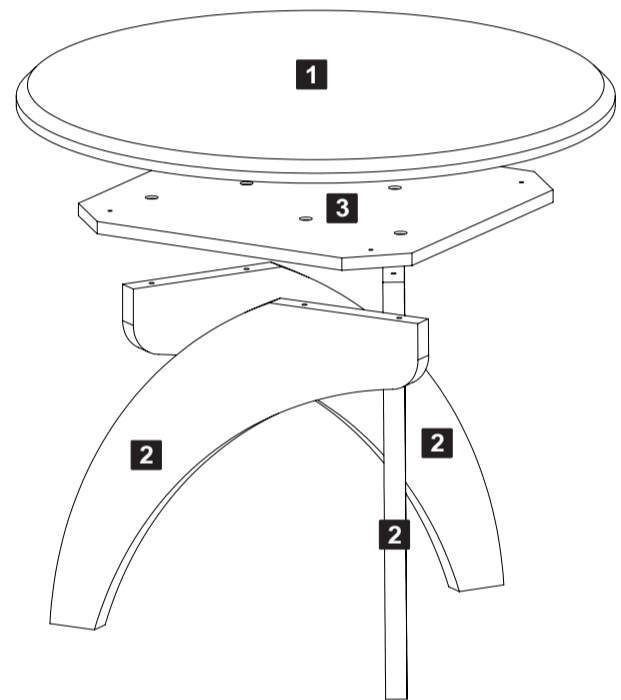

Hardware List

A		Foot	03
B		Ø5,0x24mm Screw	04
C		Ø7,0x50mm Screw	06
D		Zeta Key	01

Description	Qty
1-Top	1
2-Feet	3
3-Base	1

1st Step

A Foot **03**

2nd Step

C Ø7,0x50mm Screw **02**

3rd Step

C  Ø7,0x50mm Screw 02

4th Step

C  Ø7,0x50mm Screw 02

5th Step

B  Ø5,0x24mm Screw 04

6th Step

Rödler

www.rodler.cl