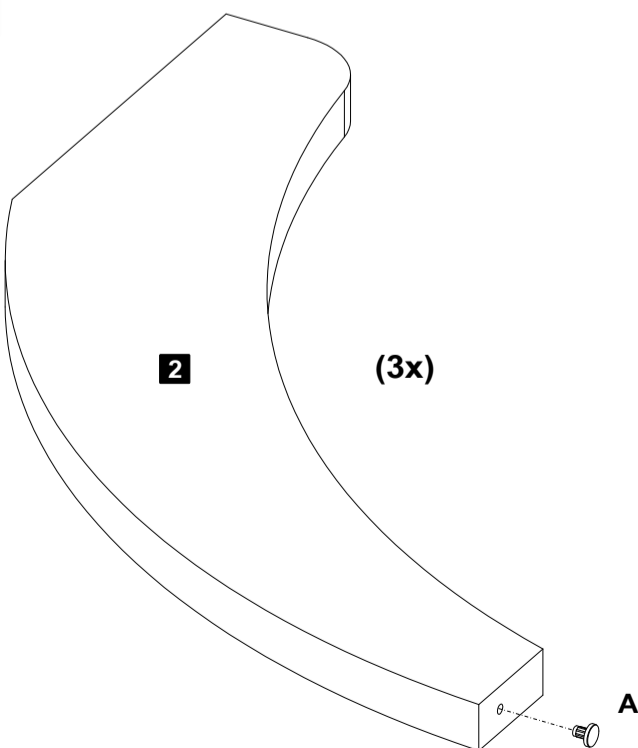

Hardware List

A		Foot	03
B		Ø5,0x24mm Screw	04
C		Ø7,0x50mm Screw	06
D		Zeta Key	01

Description	Qty
1-Top	1
2-Feet	3
3-Base	1

1st Step

A Foot **03**

2nd Step

C Ø7,0x50mm Screw **02**

3rd Step

C  Ø7,0x50mm Screw 02

4th Step

C  Ø7,0x50mm Screw 02

5th Step

B  Ø5,0x24mm Screw 04

6th Step

Rödler

www.rodler.cl