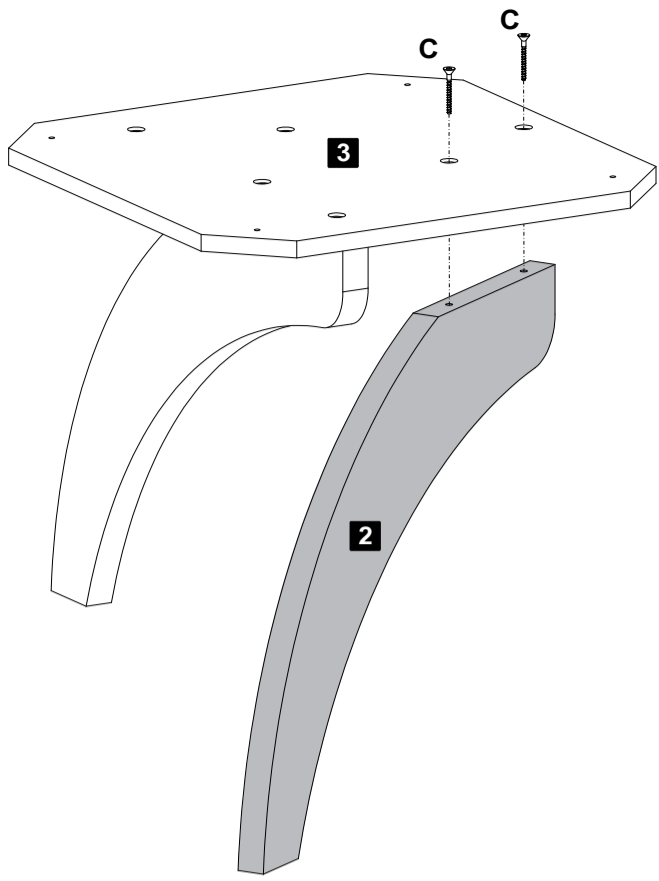

Hardware List

A		Foot	03
B		Ø5,0x24mm Screw	04
C		Ø7,0x50mm Screw	06
D		Zeta Key	01

Description	Qty
1-Top	1
2-Feet	3
3-Base	1

1st Step

A Foot **03**

2nd Step

C Ø7,0x50mm Screw **02**

3rd Step

C  Ø7,0x50mm Screw 02

4th Step

C  Ø7,0x50mm Screw 02

5th Step

B  Ø5,0x24mm Screw 04

6th Step

Rödler

www.rodler.cl