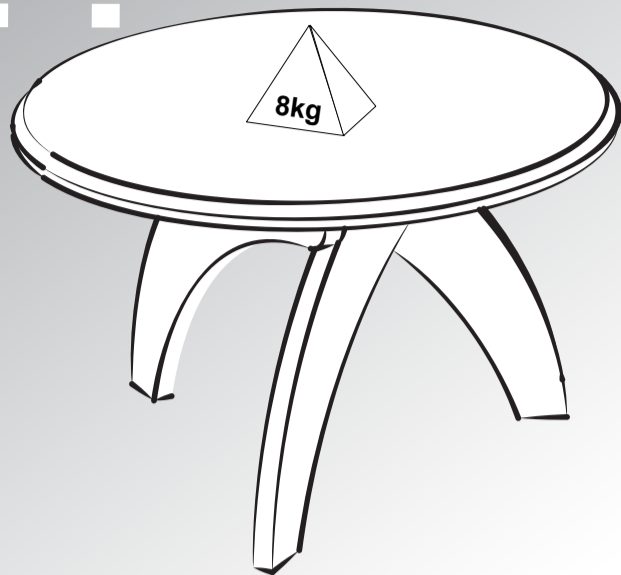

Rödler

MANUAL DE ARMADO

Jade Coffee Table

1.2 Version

Assembly tools are not provided.
www.rodler.cl