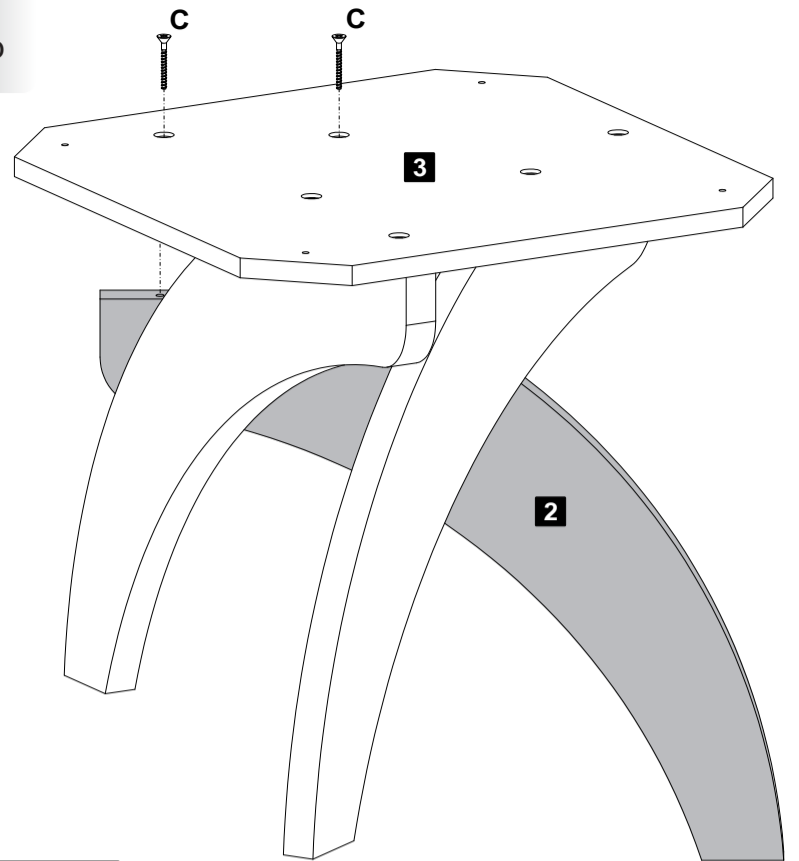

Hardware List

A		Foot	03
B		Ø5,0x24mm Screw	04
C		Ø7,0x50mm Screw	06
D		Zeta Key	01

Description	Qty
1-Top	1
2-Feet	3
3-Base	1

1st Step

A Foot **03**

2nd Step

C Ø7,0x50mm Screw **02**

3rd Step

C  Ø7,0x50mm Screw 02

4th Step

C  Ø7,0x50mm Screw 02

5th Step

B  Ø5,0x24mm Screw 04

6th Step

Rödler

www.rodler.cl