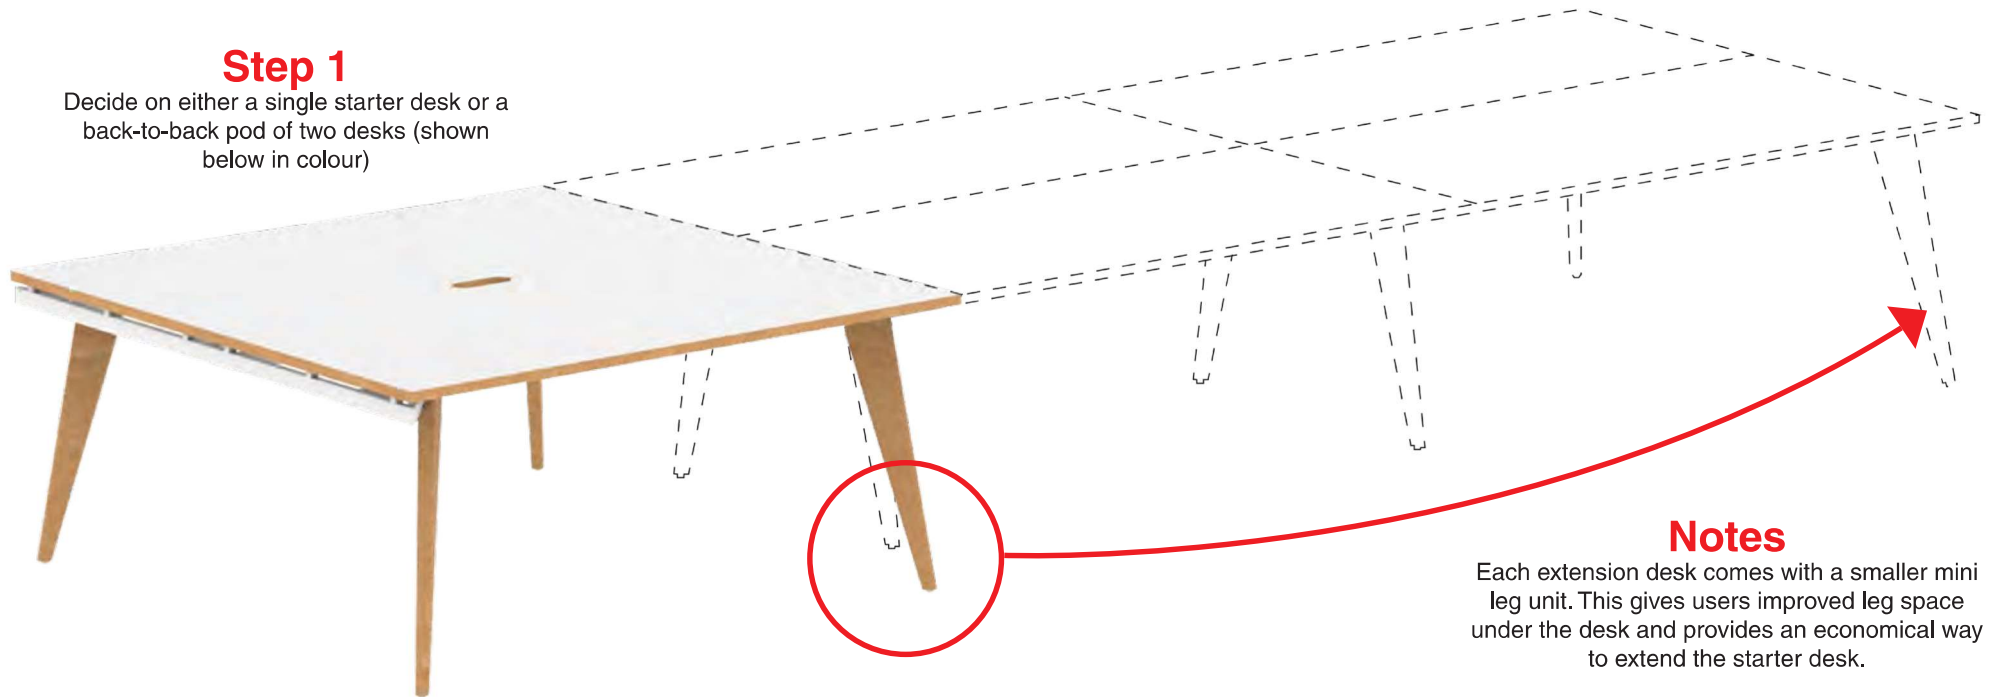

Oslo Bench

Inject some Scandinavian design delight into your workspace with the Oslo Bench. The natural wood legs support a flyover desk top in stunning polar White with a wood highline contract edge.

Oslo creates a stunning working environment that encourages teamwork, efficiency and provides a stylish workspace that anyone would aspire to inhabit.

Desks feature:

- Triple cable management scallops
- Flyover sliding desk tops
- Integrated location for screens
- 25mm heat and stain resistant tops
- 2mm thick ABS colour contrast edging
- Strong steel subframe
- Floor levellers

Step 1

Decide on either a single starter desk or a back-to-back pod of two desks (shown below in colour)

Step 2

Add an extension unit to match with your starter set-up in Step 1.

This means an extension single desk unit, or a twin desk unit depending on the original starter choice.

The dotted line indicates how a back-to-back extension adds to a back-to-back starter desk set.

Notes

Each extension desk comes with a smaller mini leg unit. This gives users improved leg space under the desk and provides an economical way to extend the starter desk.

One of the two full-depth leg units that come with the starter unit then goes at the end of the desking suite as shown with the dotted line on the right to finish off the run.

Options:

White with Warm Oak trim