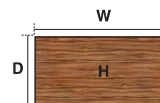

Straight Desk 600mm Depth

- Rectangular shaped desk
- 25mm thick desktop surface
- Dual cable management ports
- Pop-out side panel for discreet cable management
- Choice of six stunning finishes
- Adjustable feet for floor levelling

Code	Width	Depth	Height
MIRDW86	800mm	600mm	730mm
MIRDW106	1000mm	600mm	730mm
MIRDW126	1200mm	600mm	730mm
MIRDW146	1400mm	600mm	730mm
MIRDW166	1600mm	600mm	730mm
MIRDW186	1800mm	600mm	730mm

Straight Desk 800mm Depth

- Rectangular shaped desk
- 25mm thick desktop surface
- Dual cable management ports
- Pop-out side panel for discreet cable management
- Choice of six stunning finishes
- Adjustable feet for floor levelling

Code	Width	Depth	Height
IRDW10	1000mm	800mm	730mm
IRDW12	1200mm	800mm	730mm
IRDW14	1400mm	800mm	730mm
IRDW16	1600mm	800mm	730mm
IRDW18	1800mm	800mm	730mm

Straight Desk with Single Fixed Pedestal

- 25mm thick desktop surface
- Dual cable management ports
- Adjustable feet for floor levelling

2 Drawers

Code	Width	Depth	Height
MIRDW12FP2	1200mm	800mm	730mm
MIRDW14FP2	1400mm	800mm	730mm
MIRDW16FP2	1600mm	800mm	730mm
MIRDW18FP2	1800mm	800mm	730mm

3 Drawers

Code	Width	Depth	Height
MIRDW12FP3	1200mm	800mm	730mm
MIRDW14FP3	1400mm	800mm	730mm
MIRDW16FP3	1600mm	800mm	730mm
MIRDW18FP3	1800mm	800mm	730mm

Options: