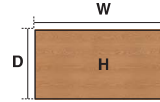

Straight Desk 600mm Depth

- Rectangular shaped desk
- 25mm thick desktop surface
- Dual cable management ports
- Pop-out side panel for discreet cable management
- Choice of six stunning finishes
- Adjustable feet for floor levelling

Code	Width	Depth	Height
MIRDW86	800mm	600mm	730mm
MIRDW106	1000mm	600mm	730mm
MIRDW126	1200mm	600mm	730mm
MIRDW146	1400mm	600mm	730mm
MIRDW166	1600mm	600mm	730mm
MIRDW186	1800mm	600mm	730mm

Straight Desk 800mm Depth

- Rectangular shaped desk
- 25mm thick desktop surface
- Dual cable management ports
- Pop-out side panel for discreet cable management
- Choice of six stunning finishes
- Adjustable feet for floor levelling

Code	Width	Depth	Height
IRDW10	1000mm	800mm	730mm
IRDW12	1200mm	800mm	730mm
IRDW14	1400mm	800mm	730mm
IRDW16	1600mm	800mm	730mm
IRDW18	1800mm	800mm	730mm

Straight Desk with Single Fixed Pedestal

- 25mm thick desktop surface
- Dual cable management ports
- Adjustable feet for floor levelling

2 Drawers

Code	Width	Depth	Height
MIRDW12FP2	1200mm	800mm	730mm
MIRDW14FP2	1400mm	800mm	730mm
MIRDW16FP2	1600mm	800mm	730mm
MIRDW18FP2	1800mm	800mm	730mm

3 Drawers

Code	Width	Depth	Height
MIRDW12FP3	1200mm	800mm	730mm
MIRDW14FP3	1400mm	800mm	730mm
MIRDW16FP3	1600mm	800mm	730mm
MIRDW18FP3	1800mm	800mm	730mm

Options: