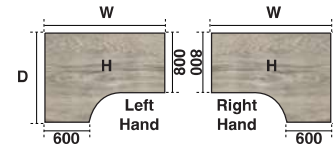

### 2x3 Drawer Pedestals

Code	Width	Depth	Height
MIRDW16FP3FP3	1600mm	800mm	730mm
MIRDW18FP3FP3	1800mm	800mm	730mm

## Crescent Desk

Grey Oak

- Crescent shaped desk gives maximum working space
- 25mm thick desktop surface
- Triple cable management ports
- Adjustable feet for floor levelling
- Left & right handed desks available
- Pop-out side panel for discreet cable management