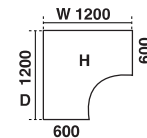

Straight Desk with Double Fixed Pedestals

- 25mm thick desktop surface
- Dual cable management ports
- Adjustable feet for floor levelling

1x2 Drawer & 1x3 Drawer Pedestals

Code	Width	Depth	Height
MIRDW16FP2FP3	1600mm	800mm	730mm
MIRDW18FP2FP3	1800mm	800mm	730mm

2x2 Drawer Pedestals

Code	Width	Depth	Height
MIRDW16FP2FP2	1600mm	800mm	730mm
MIRDW18FP2FP2	1800mm	800mm	730mm

2x3 Drawer Pedestals

Code	Width	Depth	Height
MIRDW16FP3FP3	1600mm	800mm	730mm
MIRDW18FP3FP3	1800mm	800mm	730mm

Crescent Desk

- Crescent shaped desk gives maximum working space
- 25mm thick desktop surface
- Triple cable management ports
- Adjustable feet for floor levelling
- Left & right handed desks available
- Pop-out side panel for discreet cable management

Code	Width	Depth	Height
ICDLW14 Left Hand	1400mm	1200mm	730mm
ICDRW14 Right Hand	1400mm	1200mm	730mm
ICDLW16 Left Hand	1600mm	1200mm	730mm
ICDRW16 Right Hand	1600mm	1200mm	730mm
ICDLW18 Left Hand	1800mm	1200mm	730mm
ICDRW18 Right Hand	1800mm	1200mm	730mm

Corner Desk

- Metal to metal fixings
- 3 cable ports
- Deep set modesty panel (5") allows for compatibility of most screen clamp fittings

Code	Width	Depth	Height
ICCCM12	1200mm	1200mm	730mm

Options: