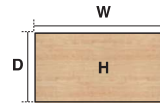

Straight Desk 600mm Depth

- Rectangular shaped desk
- 25mm thick desktop surface
- Dual cable management ports
- Pop-out side panel for discreet cable management
- Choice of six stunning finishes
- Adjustable feet for floor levelling

Code	Width	Depth	Height
MIRDW86	800mm	600mm	730mm
MIRDW106	1000mm	600mm	730mm
MIRDW126	1200mm	600mm	730mm
MIRDW146	1400mm	600mm	730mm
MIRDW166	1600mm	600mm	730mm
MIRDW186	1800mm	600mm	730mm

Straight Desk 800mm Depth

- Rectangular shaped desk
- 25mm thick desktop surface
- Dual cable management ports
- Pop-out side panel for discreet cable management
- Choice of six stunning finishes
- Adjustable feet for floor levelling

Code	Width	Depth	Height
IRDW10	1000mm	800mm	730mm
IRDW12	1200mm	800mm	730mm
IRDW14	1400mm	800mm	730mm
IRDW16	1600mm	800mm	730mm
IRDW18	1800mm	800mm	730mm

Straight Desk with Single Fixed Pedestal

- 25mm thick desktop surface
- Dual cable management ports
- Adjustable feet for floor levelling

2 Drawers

Code	Width	Depth	Height
MIRDW12FP2	1200mm	800mm	730mm
MIRDW14FP2	1400mm	800mm	730mm
MIRDW16FP2	1600mm	800mm	730mm
MIRDW18FP2	1800mm	800mm	730mm

3 Drawers

Code	Width	Depth	Height
MIRDW12FP3	1200mm	800mm	730mm
MIRDW14FP3	1400mm	800mm	730mm
MIRDW16FP3	1600mm	800mm	730mm
MIRDW18FP3	1800mm	800mm	730mm

Options: