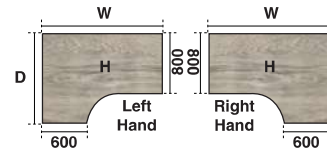

### 2x3 Drawer Pedestals

Code	Width	Depth	Height
MIRDP16FP3FP3	1600mm	800mm	730mm
MIRDP18FP3FP3	1800mm	800mm	730mm

## Crescent Desk

Grey Oak

- Maximum working space
- 25mm thick desktop surface
- Triple cable management ports
- 25mm thick wood MFC panel legs
- Adjustable feet
- Left & right handed desks available

Code	Width	Depth	Height
ICDLP14 Left Hand	1400mm	1200mm	730mm
ICDRP14 Right Hand	1400mm	1200mm	730mm
ICDLP16 Left Hand	1600mm	1200mm	730mm
ICDRP16 Right Hand	1600mm	1200mm	730mm
ICDLP18 Left Hand	1800mm	1200mm	730mm
ICDRP18 Right Hand	1800mm	1200mm	730mm