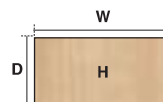

## Straight Desk 600mm Depth

Oak

- Rectangular shaped desk
- 25mm thick desktop surface
- Dual cable management ports
- 25mm thick wood MFC panel legs
- Adjustable feet

Code	Width	Depth	Height
MIRDP86	800mm	600mm	730mm
MIRDP106	1000mm	600mm	730mm
MIRDP126	1200mm	600mm	730mm
MIRDP146	1400mm	600mm	730mm
MIRDP166	1600mm	600mm	730mm
MIRDP186	1800mm	600mm	730mm

## Straight Desk 800mm Depth

Maple

- Rectangular shaped desk
- 25mm thick desktop surface
- Dual cable management ports
- 25mm thick wood MFC panel legs
- Adjustable feet

Code	Width	Depth	Height
IRDP10	1000mm	800mm	730mm
IRDP12	1200mm	800mm	730mm
IRDP14	1400mm	800mm	730mm
IRDP16	1600mm	800mm	730mm
IRDP18	1800mm	800mm	730mm