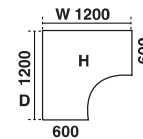

## FORMAT OPTIONS

Choice of a standard depth 800mm deep or slimline 600mm deep desking format.

### 2x3 Drawer Pedestals

Code	Width	Depth	Height
MIRDP16FP3FP3	1600mm	800mm	730mm
MIRDP18FP3FP3	1800mm	800mm	730mm

## Crescent Desk

Grey Oak

- Maximum working space
- 25mm thick desktop surface
- Triple cable management ports
- 25mm thick wood MFC panel legs
- Adjustable feet
- Left & right handed desks available

Code	Width	Depth	Height
ICDLP14 Left Hand	1400mm	1200mm	730mm
ICDRP14 Right Hand	1400mm	1200mm	730mm
ICDLP16 Left Hand	1600mm	1200mm	730mm
ICDRP16 Right Hand	1600mm	1200mm	730mm
ICDLP18 Left Hand	1800mm	1200mm	730mm
ICDRP18 Right Hand	1800mm	1200mm	730mm

## Corner Desk

White

- 3 cable ports
- Deep set modesty panel (5") allows for compatibility from our range of screens

Code	Width	Depth	Height
ICCDP12	1200mm	1200mm	730mm

Grey Oak (GRY)

Beech (BCH)

Maple (MPE)