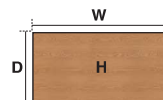

## FINISH OPTIONS

Grey Oak (GRY)

Maple (MPE)

Oak (OAK)

Walnut (WNT)

Beech (BCH)

White (WHT)

Continued...

## Straight Desk 600mm Depth

Oak

- Rectangular shaped desk
- 25mm thick desktop surface
- Dual cable management ports
- 25mm thick wood MFC panel legs
- Adjustable feet

Code	Width	Depth	Height
MIRDP86	800mm	600mm	730mm
MIRDP106	1000mm	600mm	730mm
MIRDP126	1200mm	600mm	730mm
MIRDP146	1400mm	600mm	730mm
MIRDP166	1600mm	600mm	730mm
MIRDP186	1800mm	600mm	730mm

## Straight Desk 800mm Depth

Maple

- Rectangular shaped desk
- 25mm thick desktop surface
- Dual cable management ports
- 25mm thick wood MFC panel legs
- Adjustable feet

Code	Width	Depth	Height
IRDP10	1000mm	800mm	730mm
IRDP12	1200mm	800mm	730mm
IRDP14	1400mm	800mm	730mm
IRDP16	1600mm	800mm	730mm
IRDP18	1800mm	800mm	730mm