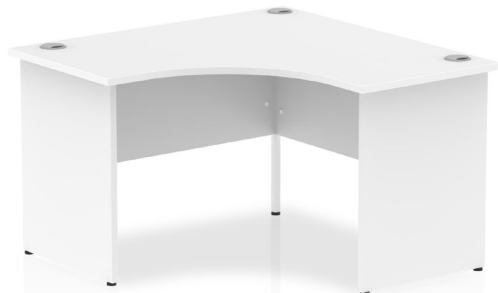

## PANEL POWER

Solid 25mm thick high definition panelled legs provide an attractive, clean look that enhances any office.

## FORMAT OPTIONS

Choice of a standard depth 800mm deep or slimline 600mm deep desking format.

## Crescent Desk

Grey Oak

- Maximum working space
- 25mm thick desktop surface
- Triple cable management ports
- 25mm thick wood MFC panel legs
- Adjustable feet
- Left & right handed desks available

Code	Width	Depth	Height
ICDLP14 Left Hand	1400mm	1200mm	730mm
ICDRP14 Right Hand	1400mm	1200mm	730mm
ICDLP16 Left Hand	1600mm	1200mm	730mm
ICDRP16 Right Hand	1600mm	1200mm	730mm
ICDLP18 Left Hand	1800mm	1200mm	730mm
ICDRP18 Right Hand	1800mm	1200mm	730mm

## Corner Desk

White

- 3 cable ports
- Deep set modesty panel (5") allows for compatibility from our range of screens

Code	Width	Depth	Height
ICCDP12	1200mm	1200mm	730mm

Grey Oak (GRY)

Beech (BCH)

Maple (MPE)