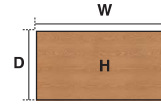

## FINISH OPTIONS

Grey Oak (GRY)

Maple (MPE)

Oak (OAK)

Walnut (WNT)

Beech (BCH)

White (WHT)

Continued...

## Straight Desk 600mm Depth

Oak

- Traditional rectangular shape
- 600mm depth workspace surface
- 25mm thick desktop surface
- Dual cable management ports
- Adjustable feet for floor levelling
- Dual leg uprights for extra strength