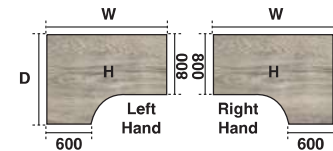

### 2x3 Drawer Pedestals

Code	Width	Depth	Height
MIRDC16FP3FP3	1600mm	800mm	730mm
MIRDC18FP3FP3	1800mm	800mm	730mm

## Crescent Desk

Grey Oak

- Maximum working space
- 25mm thick desktop surface
- Triple cable management ports
- Adjustable feet for floor levelling
- Left & right handed desks available
- Dual leg uprights for extra strength

Code	Width	Depth	Height
ICDLC14 Left Hand	1400mm	1200mm	730mm
ICDRC14 Right Hand	1400mm	1200mm	730mm
ICDLC16 Left Hand	1600mm	1200mm	730mm
ICDRC16 Right Hand	1600mm	1200mm	730mm
ICDLC18 Left Hand	1800mm	1200mm	730mm
ICDRC18 Right Hand	1800mm	1200mm	730mm