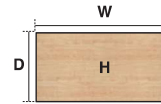

Straight Desk 600mm Depth

- Traditional rectangular shape
- 600mm depth workspace surface
- 25mm thick desktop surface
- Dual cable management ports
- Adjustable feet for floor levelling
- Dual leg uprights for extra strength

Code	Width	Depth	Height
MIRDC86	800mm	600mm	730mm
MIRDC106	1000mm	600mm	730mm
MIRDC126	1200mm	600mm	730mm
MIRDC146	1400mm	600mm	730mm
MIRDC166	1600mm	600mm	730mm
MIRDC186	1800mm	600mm	730mm

Straight Desk 800mm Depth

- Traditional rectangular shape
- 800mm depth workspace surface
- 25mm thick desktop surface
- Dual cable management ports
- Dual leg uprights for extra strength
- Adjustable feet

Code	Width	Depth	Height
IRDC10	1000mm	800mm	730mm
IRDC12	1200mm	800mm	730mm
IRDC14	1400mm	800mm	730mm
IRDC16	1600mm	800mm	730mm
IRDC18	1800mm	800mm	730mm

Straight Desk with Single Fixed Pedestal

- Traditional rectangular shape
- 800mm depth workspace surface
- 25mm thick desktop surface
- Dual cable management ports
- Adjustable feet for floor levelling
- Dual leg uprights for extra strength

Twin fixed pedestals are only available on the 1600 & 1800 desks. The single pedestals are not compatible with the 1000 desks.

2 Drawers

Code	Width	Depth	Height
MIRDC12FP2	1200mm	800mm	730mm
MIRDC14FP2	1400mm	800mm	730mm
MIRDC16FP2	1600mm	800mm	730mm
MIRDC18FP2	1800mm	800mm	730mm

3 Drawers

Code	Width	Depth	Height
MIRDC12FP3	1200mm	800mm	730mm
MIRDC14FP3	1400mm	800mm	730mm
MIRDC16FP3	1600mm	800mm	730mm
MIRDC18FP3	1800mm	800mm	730mm

Options: