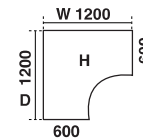

Straight Desk with Double Fixed Pedestals

- Traditional rectangular shape
- 800mm depth workspace surface
- 25mm thick desktop surface
- Dual cable management ports
- Dual leg uprights for extra strength
- Adjustable feet

1x2 Drawer & 1x3 Drawer Pedestals

Code	Width	Depth	Height
MIRDC16FP2FP3	1600mm	800mm	730mm
MIRDC18FP2FP3	1800mm	800mm	730mm

2x2 Drawer Pedestals

Code	Width	Depth	Height
MIRDC16FP2FP2	1600mm	800mm	730mm
MIRDC18FP2FP2	1800mm	800mm	730mm

2x3 Drawer Pedestals

Code	Width	Depth	Height
MIRDC16FP3FP3	1600mm	800mm	730mm
MIRDC18FP3FP3	1800mm	800mm	730mm

Crescent Desk

- Maximum working space
- 25mm thick desktop surface
- Triple cable management ports
- Adjustable feet for floor levelling
- Left & right handed desks available
- Dual leg uprights for extra strength

Code	Width	Depth	Height
ICDLC14 Left Hand	1400mm	1200mm	730mm
ICDRC14 Right Hand	1400mm	1200mm	730mm
ICDLC16 Left Hand	1600mm	1200mm	730mm
ICDRC16 Right Hand	1600mm	1200mm	730mm
ICDLC18 Left Hand	1800mm	1200mm	730mm
ICDRC18 Right Hand	1800mm	1200mm	730mm

Corner Desk

- Metal to metal fixings
- 3 cable ports
- Deep modesty panel (5") allow compatibility of most screen clamps

Code	Width	Depth	Height
ICCDC12	1200mm	1200mm	730mm

Options: