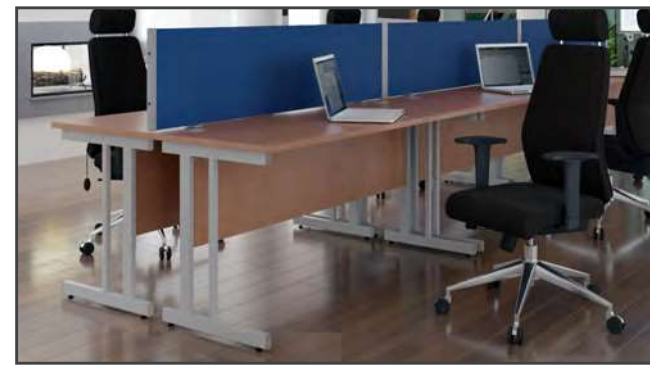

### FEATURE RICH

Integral full sized 80mm cable ports in desk top and modesty panel. Floor levelers help create a balanced workspace that is easy to live with.

## Straight Desk 600mm Depth

Oak

- Traditional rectangular shape
- 600mm depth workspace surface
- 25mm thick desktop surface
- Dual cable management ports
- Adjustable feet for floor levelling
- Dual leg uprights for extra strength

## Straight Desk with Single Fixed Pedestal

Beech

- Traditional rectangular shape
- 800mm depth workspace surface
- 25mm thick desktop surface
- Dual cable management ports
- Adjustable feet for floor levelling
- Dual leg uprights for extra strength