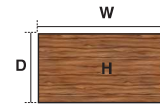

Straight Desk with Double Fixed Pedestals

- Traditional rectangular shape
- 800mm depth workspace surface
- 25mm thick desktop surface
- Dual cable management ports
- Dual leg uprights for extra strength
- Adjustable feet

1x2 Drawer & 1x3 Drawer Pedestals

Code	Width	Depth	Height
MIRDC16FP2FP3	1600mm	800mm	730mm
MIRDC18FP2FP3	1800mm	800mm	730mm

2x2 Drawer Pedestals

Code	Width	Depth	Height
MIRDC16FP2FP2	1600mm	800mm	730mm
MIRDC18FP2FP2	1800mm	800mm	730mm

2x3 Drawer Pedestals

Code	Width	Depth	Height
MIRDC16FP3FP3	1600mm	800mm	730mm
MIRDC18FP3FP3	1800mm	800mm	730mm

Crescent Desk

- Maximum working space
- 25mm thick desktop surface
- Triple cable management ports
- Adjustable feet for floor levelling
- Left & right handed desks available
- Dual leg uprights for extra strength

Code	Width	Depth	Height
ICDLC14 Left Hand	1400mm	1200mm	730mm
ICDRC14 Right Hand	1400mm	1200mm	730mm
ICDLC16 Left Hand	1600mm	1200mm	730mm
ICDRC16 Right Hand	1600mm	1200mm	730mm
ICDLC18 Left Hand	1800mm	1200mm	730mm
ICDRC18 Right Hand	1800mm	1200mm	730mm

Corner Desk

- Metal to metal fixings
- 3 cable ports
- Deep modesty panel (5") allow compatibility of most screen clamps

Code	Width	Depth	Height
ICCDC12	1200mm	1200mm	730mm

Options: