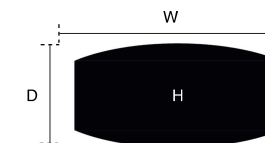

Code	Width	Depth	Height
IHABT1800	1800mm	1000mm	730mm
IHABT2400	2400mm	1000mm	730mm

High Gloss Height Adjustable Writable Boardroom Tables

Code	Width	Depth	Height
HABGW1800 (Black)	1800mm	1200mm	660-1310mm
HAWGW1800 (White)	1800mm	1200mm	660-1310mm
HABGW2400 (Black)	2400mm	1200mm	660-1310mm
HAWGW2400 (White)	2400mm	1200mm	660-1310mm