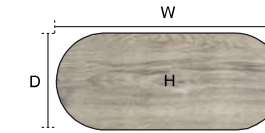

Grey Oak

Grey Oak (GRY)

Beech (BCH)

Maple (MPE)

Oak (OAK)

Walnut (WNT)

White (WHT)

Black (BLK)

Code	Width	Depth	Height
IHABT1800	1800mm	1000mm	730mm
IHABT2400	2400mm	1000mm	730mm

High Gloss Height Adjustable Writable Boardroom Tables

Code	Width	Depth	Height
HABGW1800 (Black)	1800mm	1200mm	660-1310mm
HAWGW1800 (White)	1800mm	1200mm	660-1310mm
HABGW2400 (Black)	2400mm	1200mm	660-1310mm
HAWGW2400 (White)	2400mm	1200mm	660-1310mm