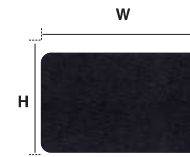

Oblong Backdrop Screens

Code	Width	Depth	Height
SBRCR40120	1200mm	20mm	400mm
SBRCR40140	1400mm	20mm	400mm
SBRCR40160	1600mm	20mm	400mm
SBRCR40180	1800mm	20mm	400mm

Wave Backdrop Screens

Code	Width	Depth	Height
SBRCW40120	1200mm	20mm	400mm
SBRCW40140	1400mm	20mm	400mm
SBRCW40160	1600mm	20mm	400mm
SBRCW40180	1800mm	20mm	400mm