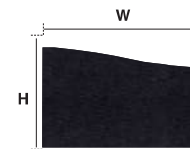

Oblong Backdrop Screens

Code	Width	Depth	Height
SBRCR40120	1200mm	20mm	400mm
SBRCR40140	1400mm	20mm	400mm
SBRCR40160	1600mm	20mm	400mm
SBRCR40180	1800mm	20mm	400mm

Wave Backdrop Screens

Code	Width	Depth	Height
SBRCW40120	1200mm	20mm	400mm
SBRCW40140	1400mm	20mm	400mm
SBRCW40160	1600mm	20mm	400mm
SBRCW40180	1800mm	20mm	400mm