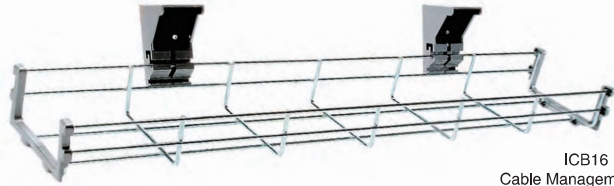

Black Legs (*B)

Black (BGW)

White (WGW)

Air Sit-Stand Desk Accessories

ICB16
Cable Management Tray

Anti-Fatigue Mat
AFBB

IP000144
Sit-Stand Black Cable Spine

IP000091
Universal (Strap) CPU Holder