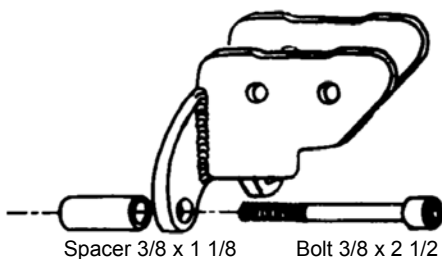

Rear Mount C4 Installation

BRACKETS

**C-4 FORD
FRONT**

LINKAGE

READ THIS NOTICE

This product will be replaced if defective in manufacture or packaging. Except for such replacement, the sale or any subsequent handling of this product is without warranty or liability even though defect, damage, or loss is caused by negligence or other fault.