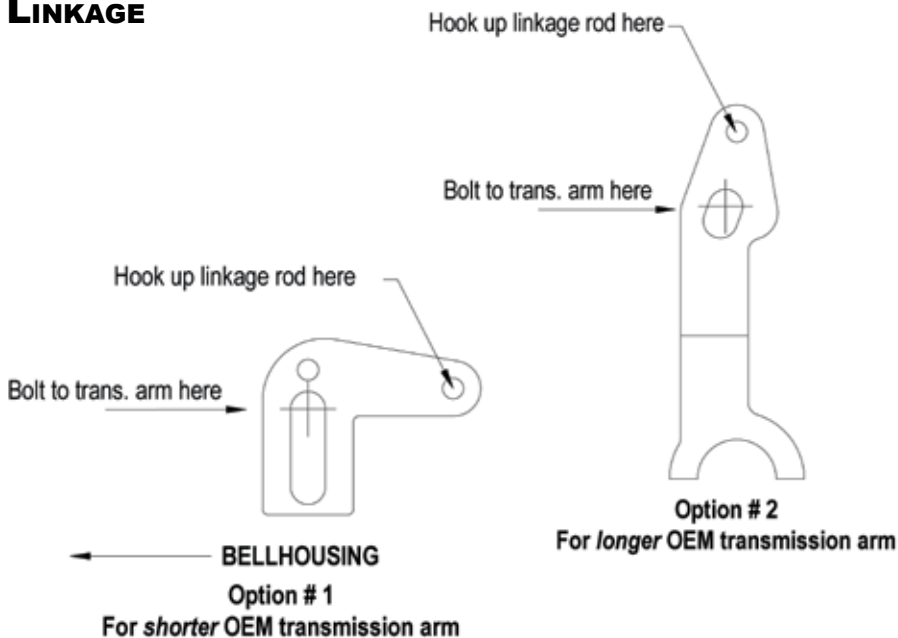

Rear Mount C4 Installation

BRACKETS

**C-4 FORD
FRONT**

LINKAGE

READ THIS NOTICE

This product will be replaced if defective in manufacture or packaging. Except for such replacement, the sale or any subsequent handling of this product is without warranty or liability even though defect, damage, or loss is caused by negligence or other fault.