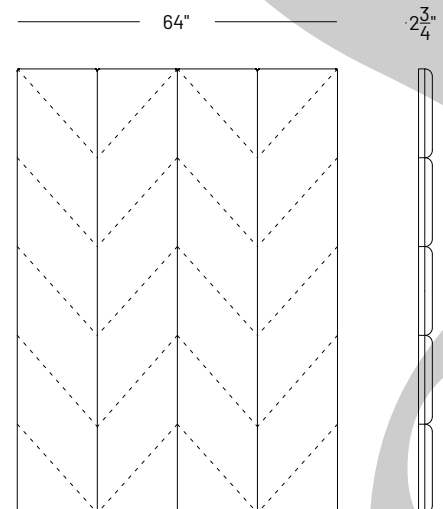

Juxtaposed Wall Panel King
500-A

Juxtaposed Wall Panel Queen
500-B

Horizontal Wall Panel King
600-B

Horizontal Wall Panel Queen
600-A

Herringbone Wall Panel King
800-A

Herringbone Wall Panel Queen
800-B

King

Juxtaposed Bed King
500-A / 200-B

Queen

Juxtaposed Bed Queen
500-B / 200-A

*Seen with Lala Low Inset Base.
*Available with other base options.

Horizontal Bed King
600-A / 200-B

Horizontal Bed Queen
600-B / 200-A