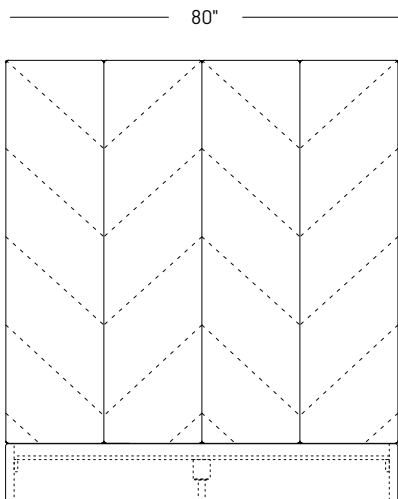

Juxtaposed Wall Panel King
500-A

Juxtaposed Wall Panel Queen
500-B

Horizontal Wall Panel King
600-B

Horizontal Wall Panel Queen
600-A

Herringbone Wall Panel King
800-A

Herringbone Wall Panel Queen
800-B

King

Juxtaposed Bed King
500-A / 200-B

Queen

Juxtaposed Bed Queen
500-B / 200-A

*Seen with Lala Low Inset Base.
*Available with other base options.

Horizontal Bed King
600-A / 200-B

Horizontal Bed Queen
600-B / 200-A

Herringbone Bed King
800-A / 200-B

Herringbone Bed Queen
800-B / 200-A