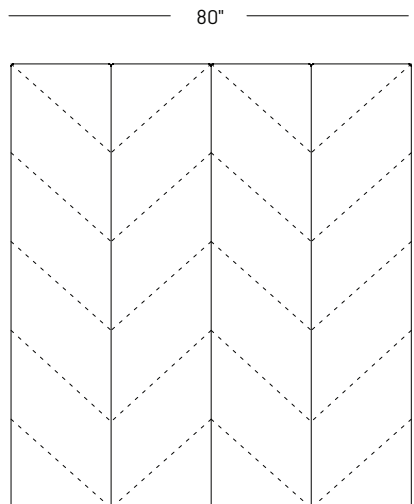

Juxtaposed Wall Panel King
500-A

Juxtaposed Wall Panel Queen
500-B

Horizontal Wall Panel King
600-B

Horizontal Wall Panel Queen
600-A

Herringbone Wall Panel King
800-A

Herringbone Wall Panel Queen
800-B

King

Juxtaposed Bed King
500-A / 200-B

Queen

Juxtaposed Bed Queen
500-B / 200-A

*Seen with Lala Low Inset Base.
*Available with other base options.

Horizontal Bed King
600-A / 200-B

Horizontal Bed Queen
600-B / 200-A