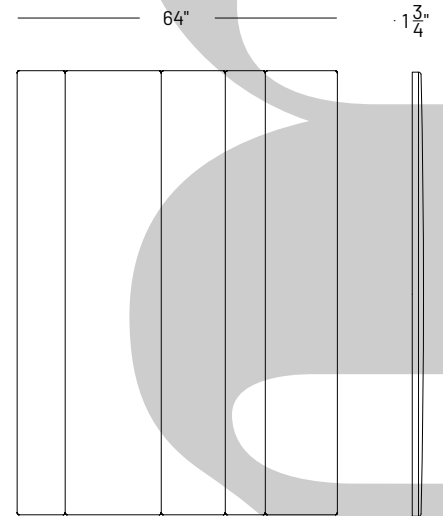

Hansem Wall Panel

For an affordable, sustainable alternative to custom built-in panelling, look no further than the **Hansem**. The ultra slim wall panels feature smooth contours and crisp lines: ideal ingredients for creating a striking and elegant wall backdrop. Use alone or in multiples or combine with millwork to create a one-of-a-kind look with minimal effort—whatever your design dream.

Juxtaposed Wall Panel King
500-A

Juxtaposed Wall Panel Queen
500-B

Horizontal Wall Panel King
600-B

Horizontal Wall Panel Queen
600-A

Herringbone Wall Panel King
800-A

Herringbone Wall Panel Queen
800-B

King