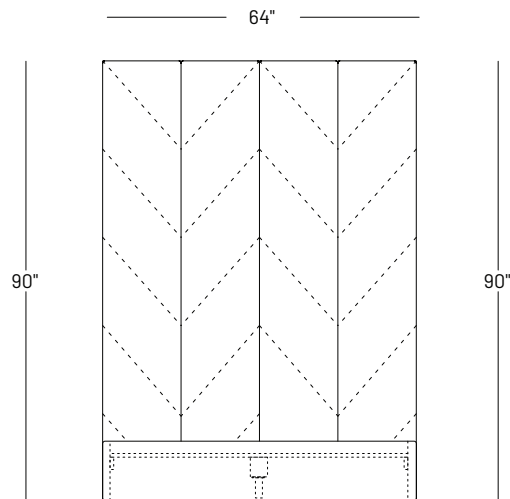

Juxtaposed Wall Panel King
500-A

Juxtaposed Wall Panel Queen
500-B

Horizontal Wall Panel King
600-B

Horizontal Wall Panel Queen
600-A

Herringbone Wall Panel King
800-A

Herringbone Wall Panel Queen
800-B

King

Juxtaposed Bed King
500-A / 200-B

Queen

Juxtaposed Bed Queen
500-B / 200-A

*Seen with Lala Low Inset Base.
*Available with other base options.

Horizontal Bed King
600-A / 200-B

Horizontal Bed Queen
600-B / 200-A

Herringbone Bed King
800-A / 200-B

Herringbone Bed Queen
800-B / 200-A