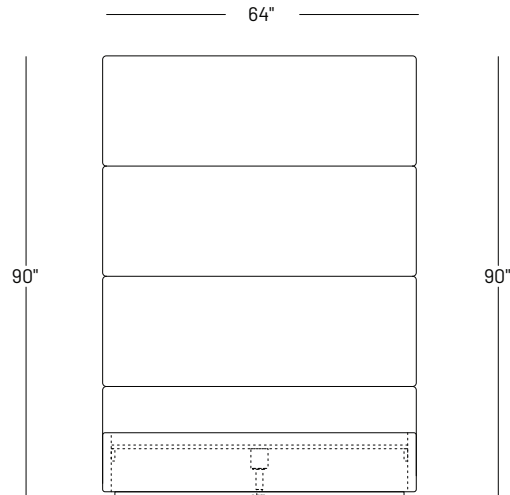

Juxtaposed Wall Panel King
500-A

Juxtaposed Wall Panel Queen
500-B

Horizontal Wall Panel King
600-B

Horizontal Wall Panel Queen
600-A

Herringbone Wall Panel King
800-A

Herringbone Wall Panel Queen
800-B

King

Juxtaposed Bed King
500-A / 200-B

Queen

Juxtaposed Bed Queen
500-B / 200-A

*Seen with Lala Low Inset Base.
*Available with other base options.

Horizontal Bed King
600-A / 200-B

Horizontal Bed Queen
600-B / 200-A

Herringbone Bed King
800-A / 200-B

Herringbone Bed Queen
800-B / 200-A