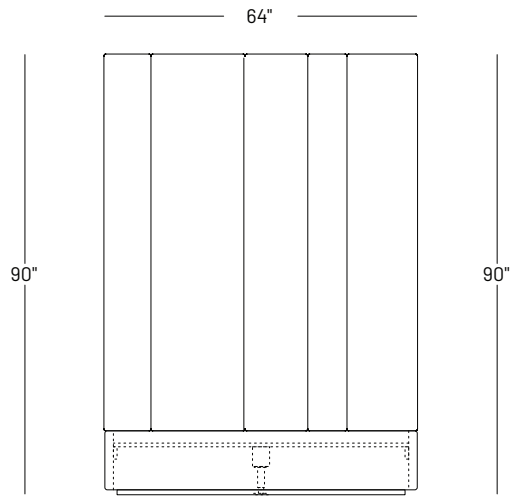

Juxtaposed Wall Panel King
500-A

Juxtaposed Wall Panel Queen
500-B

Horizontal Wall Panel King
600-B

Horizontal Wall Panel Queen
600-A

Herringbone Wall Panel King
800-A

Herringbone Wall Panel Queen
800-B

King

Juxtaposed Bed King
500-A / 200-B

Queen

Juxtaposed Bed Queen
500-B / 200-A

*Seen with Lala Low Inset Base.
*Available with other base options.

Horizontal Bed King
600-A / 200-B

Horizontal Bed Queen
600-B / 200-A