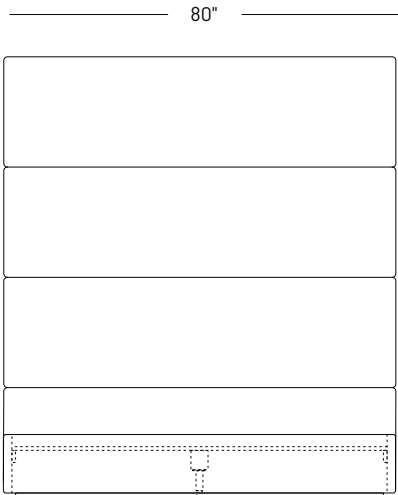

Juxtaposed Wall Panel King
500-A

Juxtaposed Wall Panel Queen
500-B

Horizontal Wall Panel King
600-B

Horizontal Wall Panel Queen
600-A

Herringbone Wall Panel King
800-A

Herringbone Wall Panel Queen
800-B

King

Juxtaposed Bed King
500-A / 200-B

Queen

Juxtaposed Bed Queen
500-B / 200-A

*Seen with Lala Low Inset Base.
*Available with other base options.

Horizontal Bed King
600-A / 200-B

Horizontal Bed Queen
600-B / 200-A