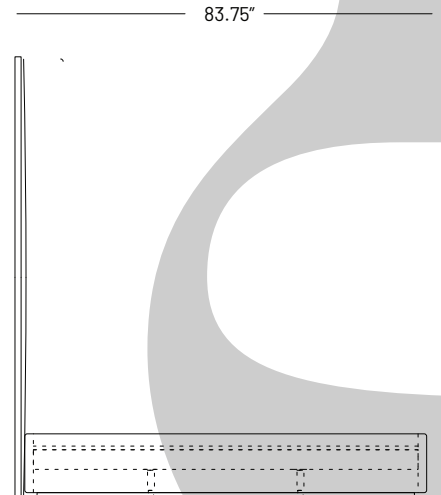

Juxtaposed Wall Panel King
500-A

Juxtaposed Wall Panel Queen
500-B

Horizontal Wall Panel King
600-B

Horizontal Wall Panel Queen
600-A

Herringbone Wall Panel King
800-A

Herringbone Wall Panel Queen
800-B

King

Juxtaposed Bed King
500-A / 200-B

Queen

Juxtaposed Bed Queen
500-B / 200-A

*Seen with Lala Low Inset Base.
*Available with other base options.

Horizontal Bed King
600-A / 200-B

Horizontal Bed Queen
600-B / 200-A

Herringbone Bed King
800-A / 200-B

Herringbone Bed Queen
800-B / 200-A