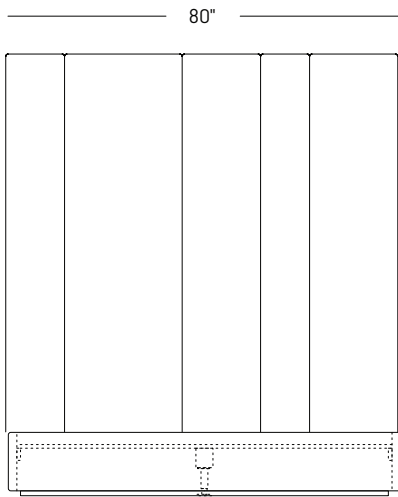

Juxtaposed Wall Panel King
500-A

Juxtaposed Wall Panel Queen
500-B

Horizontal Wall Panel King
600-B

Horizontal Wall Panel Queen
600-A

Herringbone Wall Panel King
800-A

Herringbone Wall Panel Queen
800-B

King

Juxtaposed Bed King
500-A / 200-B

Queen

Juxtaposed Bed Queen
500-B / 200-A

*Seen with Lala Low Inset Base.
*Available with other base options.

Horizontal Bed King
600-A / 200-B

Horizontal Bed Queen
600-B / 200-A