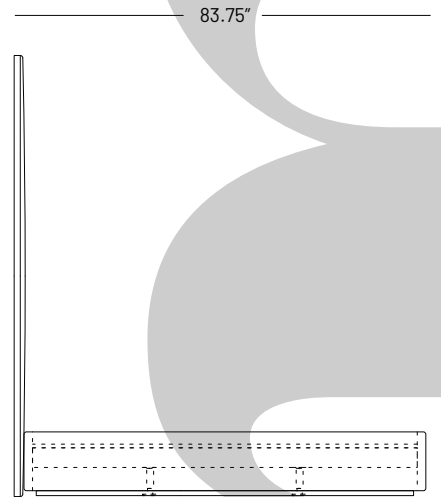

Juxtaposed Wall Panel King
500-A

Juxtaposed Wall Panel Queen
500-B

Horizontal Wall Panel King
600-B

Horizontal Wall Panel Queen
600-A

Herringbone Wall Panel King
800-A

Herringbone Wall Panel Queen
800-B

King

Juxtaposed Bed King
500-A / 200-B

Queen

Juxtaposed Bed Queen
500-B / 200-A

*Seen with Lala Low Inset Base.
*Available with other base options.

Horizontal Bed King
600-A / 200-B

Horizontal Bed Queen
600-B / 200-A