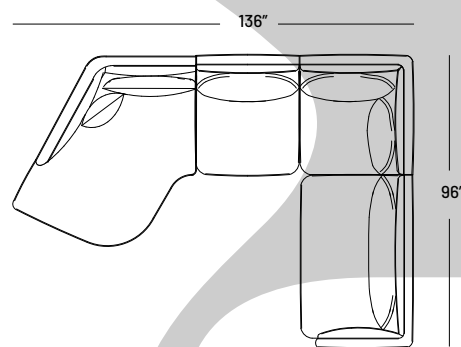

Mallo Collection

Dimensions:
 Seat Height: 16"
 Seat Depth: 23"
 Back Rest Height: 27"
 Arm Height: 21.5"
 Arm Width: 3"
 Overall height: 32"

Details

- Built with a solid interlocking birch frame.
- Sinuous spring suspension + webbed back.
- Latex foam seat; no VOC.
- 100% feather filled, knife-edged, back pillow.

Legs

- Fabric wrapped recessed base.

Configuration 1
1034 P / B

Configuration 2
1034 A / O / B

Configuration 3
1034 A / O / R / F

Configuration 4
1034 P / D / Q

Configuration 5A
1034 E / R / Q

Configuration 5B
1034 P / R / F

Configuration 6
1034 L / R / H / R / M

Configuration 7
1034 L / R / D / B