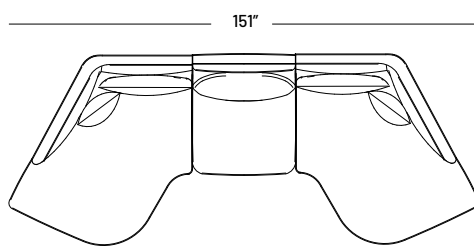

Mallo Collection

Dimensions:
 Seat Height: 16"
 Seat Depth: 23"
 Back Rest Height: 27"
 Arm Height: 21.5"
 Arm Width: 3"
 Overall height: 32"

Details

- Built with a solid interlocking birch frame.
- Sinuous spring suspension + webbed back.
- Latex foam seat; no VOC.
- 100% feather filled, knife-edged, back pillow.

Legs

- Fabric wrapped recessed base.

Configuration 1
1034 P / B

Configuration 2
1034 A / O / B

Configuration 3
1034 A / O / R / F

Configuration 4
1034 P / D / Q

Configuration 5A
1034 E / R / Q

Configuration 5B
1034 P / R / F