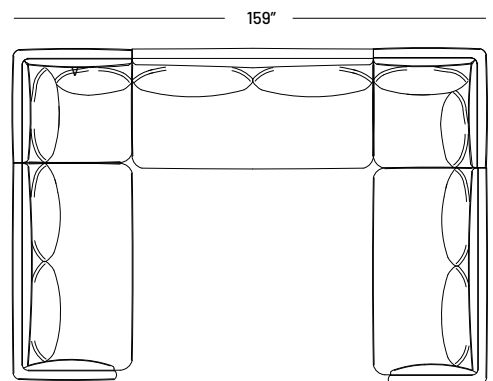

Mallo Collection

Dimensions:
 Seat Height: 16"
 Seat Depth: 23"
 Back Rest Height: 27"
 Arm Height: 21.5"
 Arm Width: 3"
 Overall height: 32"

Details

- Built with a solid interlocking birch frame.
- Sinuous spring suspension + webbed back.
- Latex foam seat; no VOC.
- 100% feather filled, knife-edged, back pillow.

Legs

- Fabric wrapped recessed base.

Configuration 1
1034 P / B

Configuration 2
1034 A / O / B

Configuration 3
1034 A / O / R / F

Configuration 4
1034 P / D / Q

Configuration 5A
1034 E / R / Q

Configuration 5B
1034 P / R / F

Configuration 6
1034 L / R / H / R / M

Configuration 7
1034 L / R / D / B