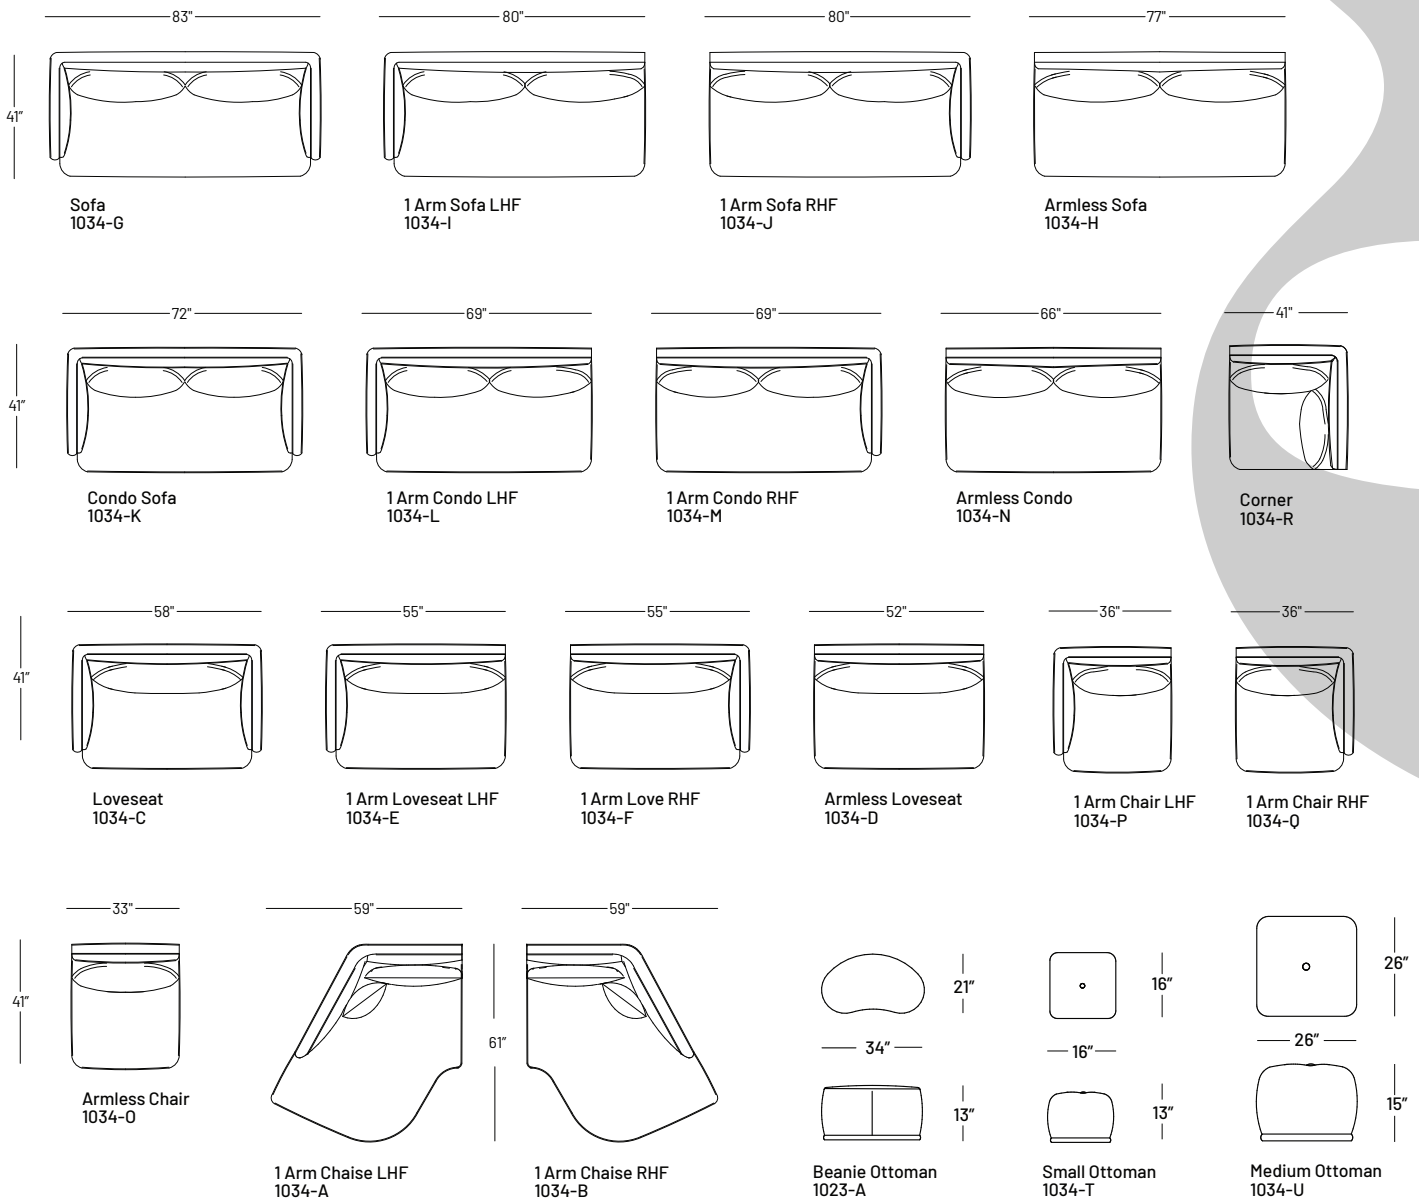

Casual Mallo Collection | Feather Back

Comfortable curves ahead. **Mallo's** softly sloping arms and bouncy seats create a sumptuous spot to curl up and stay awhile. Refined but friendly, this is unfussy elegance at its most comfortable: think thick rebound latex foam, feathered back cushions and a beautifully bulbous seat. Swivel chairs, sectionals and standalone loveseats 'round' out a cozy-yet-crisp collection. These sculptural, curvaceous forms are—dare we say it?—downright sensual.

Mallo Collection

Dimensions:
 Seat Height: 16"
 Seat Depth: 23"
 Back Rest Height: 27"
 Arm Height: 21.5"
 Arm Width: 3"
 Overall height: 32"

Details

- Built with a solid interlocking birch frame.
- Sinuous spring suspension + webbed back.
- Latex foam seat; no VOC.
- 100% feather filled, knife-edged, back pillow.

Legs

- Fabric wrapped recessed base.

Configuration 1
1034 P / B

Configuration 2
1034 A / O / B

Configuration 3
1034 A / O / R / F

Configuration 4
1034 P / D / Q

Configuration 5A
1034 E / R / Q

Configuration 5B
1034 P / R / F

Configuration 6
1034 L / R / H / R / M

Configuration 7
1034 L / R / D / B