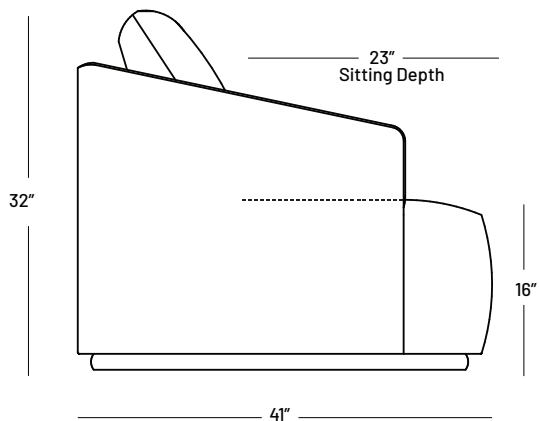

Mallo Collection

Dimensions:
 Seat Height: 16"
 Seat Depth: 23"
 Back Rest Height: 27"
 Arm Height: 21.5"
 Arm Width: 3"
 Overall height: 32"

Details

- Built with a solid interlocking birch frame.
- Sinuous spring suspension + webbed back.
- Latex foam seat; no VOC.
- 100% feather filled, knife-edged, back pillow.