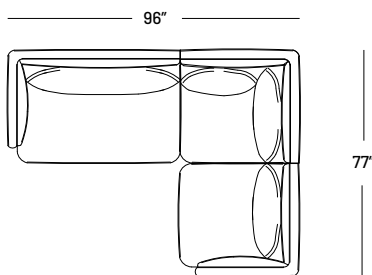

Mallo Collection

Dimensions:
 Seat Height: 16"
 Seat Depth: 23"
 Back Rest Height: 27"
 Arm Height: 21.5"
 Arm Width: 3"
 Overall height: 32"

Details

- Built with a solid interlocking birch frame.
- Sinuous spring suspension + webbed back.
- Latex foam seat; no VOC.
- 100% feather filled, knife-edged, back pillow.

Legs

- Fabric wrapped recessed base.

Configuration 1
1034 P / B

Configuration 2
1034 A / O / B

Configuration 3
1034 A / O / R / F

Configuration 4
1034 P / D / Q

Configuration 5A
1034 E / R / Q

Configuration 5B
1034 P / R / F

Configuration 6
1034 L / R / H / R / M

Configuration 7
1034 L / R / D / B