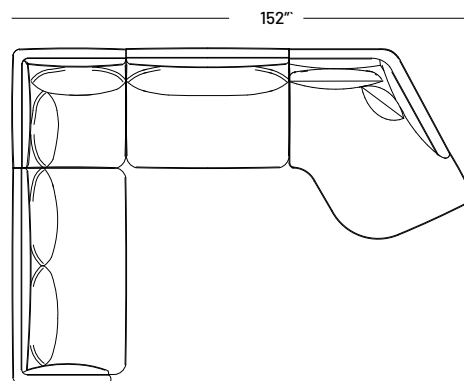

Mallo Collection

Dimensions:
 Seat Height: 16"
 Seat Depth: 23"
 Back Rest Height: 27"
 Arm Height: 21.5"
 Arm Width: 3"
 Overall height: 32"

Details

- Built with a solid interlocking birch frame.
- Sinuous spring suspension + webbed back.
- Latex foam seat; no VOC.
- 100% feather filled, knife-edged, back pillow.

Legs

- Fabric wrapped recessed base.

Configuration 1
1034 P / B

Configuration 2
1034 A / O / B

Configuration 3
1034 A / O / R / F

Configuration 4
1034 P / D / Q

Configuration 5A
1034 E / R / Q

Configuration 5B
1034 P / R / F

Configuration 6
1034 L / R / H / R / M

Configuration 7
1034 L / R / D / B