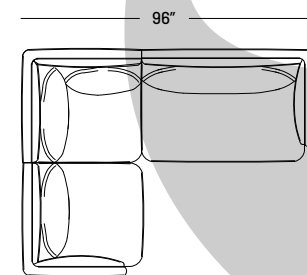

Mallo Collection

Dimensions:
 Seat Height: 16"
 Seat Depth: 23"
 Back Rest Height: 27"
 Arm Height: 21.5"
 Arm Width: 3"
 Overall height: 32"

Details

- Built with a solid interlocking birch frame.
- Sinuous spring suspension + webbed back.
- Latex foam seat; no VOC.
- 100% feather filled, knife-edged, back pillow.

Legs

- Fabric wrapped recessed base.

Configuration 1
1034 P / B

Configuration 2
1034 A / O / B

Configuration 3
1034 A / O / R / F

Configuration 4
1034 P / D / Q

Configuration 5A
1034 E / R / Q

Configuration 5B
1034 P / R / F

Configuration 6
1034 L / R / H / R / M

Configuration 7
1034 L / R / D / B