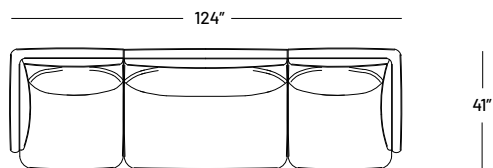

Mallo Collection

Dimensions:
 Seat Height: 16"
 Seat Depth: 23"
 Back Rest Height: 27"
 Arm Height: 21.5"
 Arm Width: 3"
 Overall height: 32"

Details

- Built with a solid interlocking birch frame.
- Sinuous spring suspension + webbed back.
- Latex foam seat; no VOC.
- 100% feather filled, knife-edged, back pillow.

Legs

- Fabric wrapped recessed base.

Configuration 1
1034 P / B

Configuration 2
1034 A / O / B

Configuration 3
1034 A / O / R / F

Configuration 4
1034 P / D / Q

Configuration 5A
1034 E / R / Q

Configuration 5B
1034 P / R / F

Configuration 6
1034 L / R / H / R / M

Configuration 7
1034 L / R / D / B