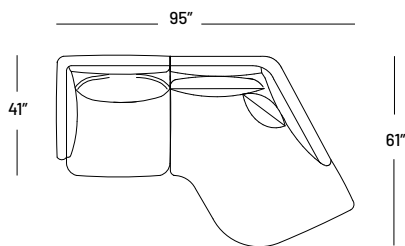

Mallo Collection

Dimensions:
 Seat Height: 16"
 Seat Depth: 23"
 Back Rest Height: 27"
 Arm Height: 21.5"
 Arm Width: 3"
 Overall height: 32"

Details

- Built with a solid interlocking birch frame.
- Sinuous spring suspension + webbed back.
- Latex foam seat; no VOC.
- 100% feather filled, knife-edged, back pillow.

Legs

- Fabric wrapped recessed base.

Configuration 1
1034 P / B

Configuration 2
1034 A / O / B

Configuration 3
1034 A / O / R / F

Configuration 4
1034 P / D / Q

Configuration 5A
1034 E / R / Q

Configuration 5B
1034 P / R / F

Configuration 6
1034 L / R / H / R / M

Configuration 7
1034 L / R / D / B