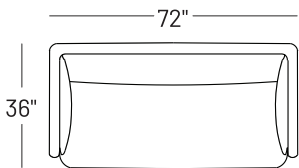

Stiletto Leg

Recessed Base

Details

- Built with a solid interlocking birch frame.
- Sinuous spring suspension + webbed back.
- Latex foam seat; no VOC.
- Rebound foam back; no VOC.

Legs

- Fabric wrapped recessed base.
- Metal Stiletto Legs