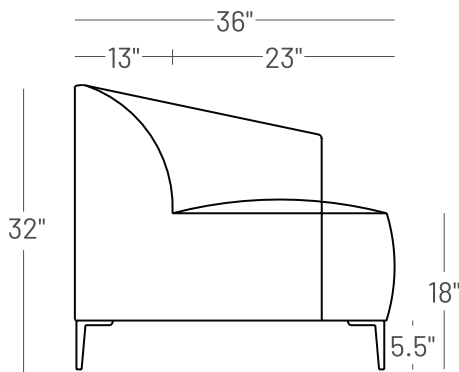

Stiletto Leg

Recessed Base

Details

- Built with a solid interlocking birch frame.
- Sinuous spring suspension + webbed back.
- Latex foam seat; no VOC.
- Rebound foam back; no VOC.

Legs

- Fabric wrapped recessed base.
- Metal Stiletto Legs