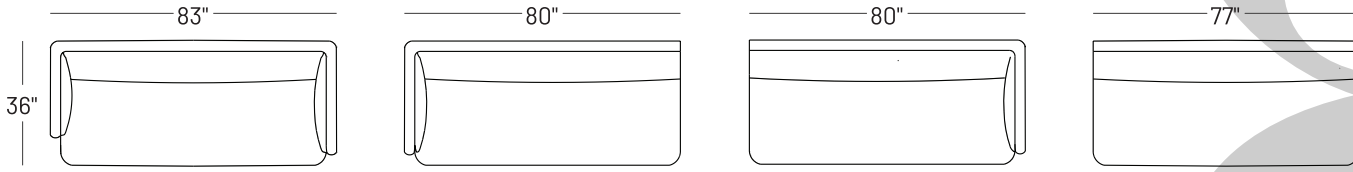

Corner
1040-R

1 Arm Chair LHF
1040-P

1 Arm Chair RHF
1040-Q

Armless Chair
1040-O

1 Arm Chaise LHF
1040-A

1 Arm Chaise RHF
1040-B

Formal Mallo Collection | Upholstered Back

Sofa
1040-G

1 Arm Sofa LHF
1040-I

1 Arm Sofa RHF
1040-J

Armless Sofa
1040-H

Round Corner
1040-S

Curved Sofa (Small) LHF
1040-T

Curved Sofa (Small) RHF
1040-U

Curved Sofa LHF
1040-V

Curved Sofa RHF
1040-X