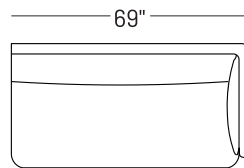

1 Arm Condo RHF
1040-M