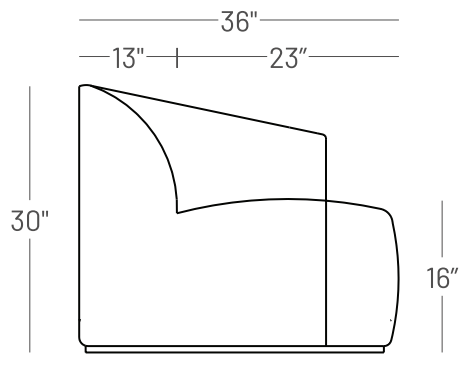

Stiletto Leg

Recessed Base

Details

- Built with a solid interlocking birch frame.
- Sinuous spring suspension + webbed back.
- Latex foam seat; no VOC.
- Rebound foam back; no VOC.

Legs

- Fabric wrapped recessed base.
- Metal Stiletto Legs