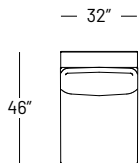

## Dimensions:

Seat Height: 15.5"  
 Seat Depth: 28"  
 Arm Height: 24.5"  
 Back Rest Height: 24.5"

Sofa  
1032-A

1 Arm Sofa LHF  
1032-G

1 Arm Sofa RHF  
1032-O

Armless Sofa  
1032-D

Loveseat  
1032-B

1 Arm Loveseat LHF  
1032-H

1 Arm Loveseat RHF  
1032-P

Armless Loveseat  
1032-E

1 Arm Chair LHF  
1032-I

1 Arm Chair RHF  
1032-O

Armless Chair  
1032-F

Corner  
1032-J

1 Armless Sofa Return LHF  
1032-L

1 Armless Sofa Return RHF  
1032-S