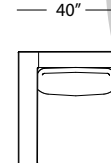

## Dimensions:

Seat Height: 15.5"  
 Seat Depth: 28"  
 Arm Height: 24.5"  
 Back Rest Height: 24.5"

Sofa  
1032-A

1 Arm Sofa LHF  
1032-G

1 Arm Sofa RHF  
1032-O

Armless Sofa  
1032-D

Loveseat  
1032-B

1 Arm Loveseat LHF  
1032-H

1 Arm Loveseat RHF  
1032-P

Armless Loveseat  
1032-E

1 Arm Chair LHF  
1032-I

1 Arm Chair RHF  
1032-O

Armless Chair  
1032-F

Corner  
1032-J

1 Armless Sofa Return LHF  
1032-L

1 Armless Sofa Return RHF  
1032-S