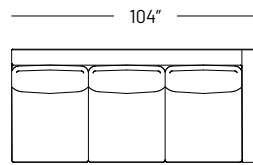

## Dimensions:

Seat Height: 15.5"  
 Seat Depth: 28"  
 Arm Height: 24.5"  
 Back Rest Height: 24.5"

Sofa  
1032-A

1 Arm Sofa LHF  
1032-G

1 Arm Sofa RHF  
1032-O

Armless Sofa  
1032-D

Loveseat  
1032-B

1 Arm Loveseat LHF  
1032-H