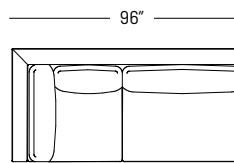

## Dimensions:

Seat Height: 15.5"  
 Seat Depth: 28"  
 Arm Height: 24.5"  
 Back Rest Height: 24.5"

Sofa  
1032-A

1 Arm Sofa LHF  
1032-G

1 Arm Sofa RHF  
1032-O

Armless Sofa  
1032-D

Loveseat  
1032-B

1 Arm Loveseat LHF  
1032-H

1 Arm Loveseat RHF  
1032-P

Armless Loveseat  
1032-E

1 Arm Chair LHF  
1032-I

1 Arm Chair RHF  
1032-O

Armless Chair  
1032-F

Corner  
1032-J

1 Armless Sofa Return LHF  
1032-L

1 Armless Sofa Return RHF  
1032-S