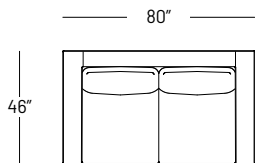

## Dimensions:

Seat Height: 15.5"  
 Seat Depth: 28"  
 Arm Height: 24.5"  
 Back Rest Height: 24.5"

Sofa  
1032-A

1 Arm Sofa LHF  
1032-G

1 Arm Sofa RHF  
1032-O

Armless Sofa  
1032-D

Loveseat  
1032-B

1 Arm Loveseat LHF  
1032-H

1 Arm Loveseat RHF  
1032-P

Armless Loveseat  
1032-E

1 Arm Chair LHF  
1032-I

1 Arm Chair RHF  
1032-O

Armless Chair  
1032-F

Corner  
1032-J

1 Armless Sofa Return LHF  
1032-L

1 Armless Sofa Return RHF  
1032-S