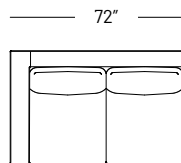

## Dimensions:

Seat Height: 15.5"  
 Seat Depth: 28"  
 Arm Height: 24.5"  
 Back Rest Height: 24.5"

Sofa  
1032-A

1 Arm Sofa LHF  
1032-G

1 Arm Sofa RHF  
1032-O

Armless Sofa  
1032-D

Loveseat  
1032-B

1 Arm Loveseat LHF  
1032-H

1 Arm Loveseat RHF  
1032-P

Armless Loveseat  
1032-E

1 Arm Chair LHF  
1032-I

1 Arm Chair RHF  
1032-O

Armless Chair  
1032-F

Corner  
1032-J

1 Armless Sofa Return LHF  
1032-L

1 Armless Sofa Return RHF  
1032-S