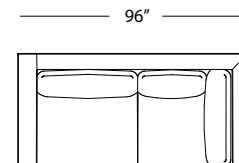

## Dimensions:

Seat Height: 15.5"  
 Seat Depth: 28"  
 Arm Height: 24.5"  
 Back Rest Height: 24.5"

Sofa  
1032-A

1 Arm Sofa LHF  
1032-G

1 Arm Sofa RHF  
1032-O

Armless Sofa  
1032-D

Loveseat  
1032-B

1 Arm Loveseat LHF  
1032-H

1 Arm Loveseat RHF  
1032-P

Armless Loveseat  
1032-E

1 Arm Chair LHF  
1032-I

1 Arm Chair RHF  
1032-O

Armless Chair  
1032-F

Corner  
1032-J

1 Armless Sofa Return LHF  
1032-L

1 Armless Sofa Return RHF  
1032-S