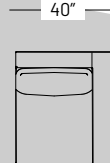

## Dimensions:

Seat Height: 15.5"  
 Seat Depth: 28"  
 Arm Height: 24.5"  
 Back Rest Height: 24.5"

Sofa  
1032-A

1 Arm Sofa LHF  
1032-G

1 Arm Sofa RHF  
1032-O

Armless Sofa  
1032-D

Loveseat  
1032-B

1 Arm Loveseat LHF  
1032-H

1 Arm Loveseat RHF  
1032-P

Armless Loveseat  
1032-E

1 Arm Chair LHF  
1032-I

1 Arm Chair RHF  
1032-O

Armless Chair  
1032-F

Corner  
1032-J

1 Armless Sofa Return LHF  
1032-L

1 Armless Sofa Return RHF  
1032-S