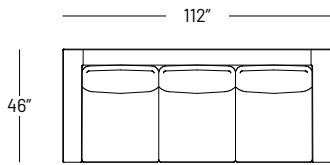

## Dimensions:

Seat Height: 15.5"  
 Seat Depth: 28"  
 Arm Height: 24.5"  
 Back Rest Height: 24.5"

Sofa  
1032-A

1 Arm Sofa LHF  
1032-G

1 Arm Sofa RHF  
1032-O

Armless Sofa  
1032-D

Loveseat  
1032-B

1 Arm Loveseat LHF  
1032-H