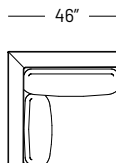

## Dimensions:

Seat Height: 15.5"  
 Seat Depth: 28"  
 Arm Height: 24.5"  
 Back Rest Height: 24.5"

Sofa  
1032-A

1 Arm Sofa LHF  
1032-G

1 Arm Sofa RHF  
1032-O

Armless Sofa  
1032-D

Loveseat  
1032-B

1 Arm Loveseat LHF  
1032-H

1 Arm Loveseat RHF  
1032-P

Armless Loveseat  
1032-E

1 Arm Chair LHF  
1032-I

1 Arm Chair RHF  
1032-O

Armless Chair  
1032-F

Corner  
1032-J

1 Armless Sofa Return LHF  
1032-L

1 Armless Sofa Return RHF  
1032-S