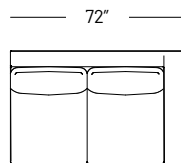

## Dimensions:

Seat Height: 15.5"  
 Seat Depth: 28"  
 Arm Height: 24.5"  
 Back Rest Height: 24.5"

Sofa  
1032-A

1 Arm Sofa LHF  
1032-G

1 Arm Sofa RHF  
1032-O

Armless Sofa  
1032-D

Loveseat  
1032-B

1 Arm Loveseat LHF  
1032-H

1 Arm Loveseat RHF  
1032-P

Armless Loveseat  
1032-E

1 Arm Chair LHF  
1032-I

1 Arm Chair RHF  
1032-O

Armless Chair  
1032-F

Corner  
1032-J

1 Armless Sofa Return LHF  
1032-L

1 Armless Sofa Return RHF  
1032-S