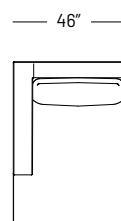

## Dimensions:

Seat Height: 15.5"  
 Seat Depth: 28"  
 Arm Height: 24.5"  
 Back Rest Height: 24.5"

Sofa  
1032-A

1 Arm Sofa LHF  
1032-G

1 Arm Sofa RHF  
1032-O

Armless Sofa  
1032-D

Loveseat  
1032-B

1 Arm Loveseat LHF  
1032-H

1 Arm Loveseat RHF  
1032-P

Armless Loveseat  
1032-E

1 Arm Chair LHF  
1032-I

1 Arm Chair RHF  
1032-O

Armless Chair  
1032-F

Corner  
1032-J

1 Armless Sofa Return LHF  
1032-L

1 Armless Sofa Return RHF  
1032-S

Sofa Return LHF  
1032 M

Sofa Return RHF  
1032 T

Ottoman  
1032-N

Crescent Ottoman  
1032-U

Chaise LHF  
1032-K

Chaise RHF  
1032-R