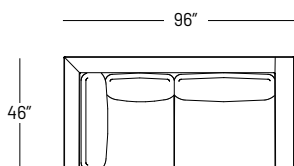

Sofa Return RHF
1032 T