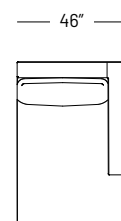

## Dimensions:

Seat Height: 15.5"  
 Seat Depth: 28"  
 Arm Height: 24.5"  
 Back Rest Height: 24.5"

Sofa  
1032-A

1 Arm Sofa LHF  
1032-G

1 Arm Sofa RHF  
1032-O

Armless Sofa  
1032-D

Loveseat  
1032-B

1 Arm Loveseat LHF  
1032-H

1 Arm Loveseat RHF  
1032-P

Armless Loveseat  
1032-E

1 Arm Chair LHF  
1032-I

1 Arm Chair RHF  
1032-O

Armless Chair  
1032-F

Corner  
1032-J

1 Armless Sofa Return LHF  
1032-L

1 Armless Sofa Return RHF  
1032-S

Sofa Return LHF  
1032 M

Sofa Return RHF  
1032 T

Ottoman  
1032-N

Crescent Ottoman  
1032-U

Chaise LHF  
1032-K

Chaise RHF  
1032-R