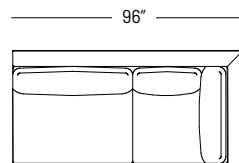

## Dimensions:

Seat Height: 15.5"  
 Seat Depth: 28"  
 Arm Height: 24.5"  
 Back Rest Height: 24.5"

Sofa  
1032-A

1 Arm Sofa LHF  
1032-G

1 Arm Sofa RHF  
1032-O

Armless Sofa  
1032-D

Loveseat  
1032-B

1 Arm Loveseat LHF  
1032-H

1 Arm Loveseat RHF  
1032-P

Armless Loveseat  
1032-E

1 Arm Chair LHF  
1032-I

1 Arm Chair RHF  
1032-O

Armless Chair  
1032-F

Corner  
1032-J

1 Armless Sofa Return LHF  
1032-L

1 Armless Sofa Return RHF  
1032-S