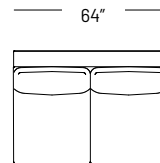

## Dimensions:

Seat Height: 15.5"  
 Seat Depth: 28"  
 Arm Height: 24.5"  
 Back Rest Height: 24.5"

Sofa  
1032-A

1 Arm Sofa LHF  
1032-G

1 Arm Sofa RHF  
1032-O

Armless Sofa  
1032-D

Loveseat  
1032-B

1 Arm Loveseat LHF  
1032-H

1 Arm Loveseat RHF  
1032-P

Armless Loveseat  
1032-E

1 Arm Chair LHF  
1032-I

1 Arm Chair RHF  
1032-O

Armless Chair  
1032-F

Corner  
1032-J

1 Armless Sofa Return LHF  
1032-L

1 Armless Sofa Return RHF  
1032-S