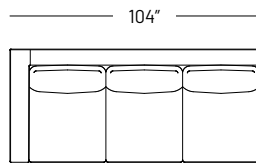

## Dimensions:

Seat Height: 15.5"  
 Seat Depth: 28"  
 Arm Height: 24.5"  
 Back Rest Height: 24.5"

Sofa  
1032-A

1 Arm Sofa LHF  
1032-G

1 Arm Sofa RHF  
1032-O

Armless Sofa  
1032-D

Loveseat  
1032-B

1 Arm Loveseat LHF  
1032-H