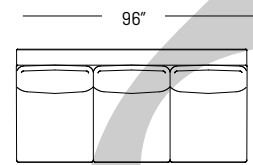

## Dimensions:

Seat Height: 15.5"  
 Seat Depth: 28"  
 Arm Height: 24.5"  
 Back Rest Height: 24.5"

Sofa  
1032-A

1 Arm Sofa LHF  
1032-G

1 Arm Sofa RHF  
1032-O

Armless Sofa  
1032-D

Loveseat  
1032-B

1 Arm Loveseat LHF  
1032-H

1 Arm Loveseat RHF  
1032-P

Armless Loveseat  
1032-E

1 Arm Chair LHF  
1032-I

1 Arm Chair RHF  
1032-O

Armless Chair  
1032-F

Corner  
1032-J

1 Armless Sofa Return LHF  
1032-L

1 Armless Sofa Return RHF  
1032-S