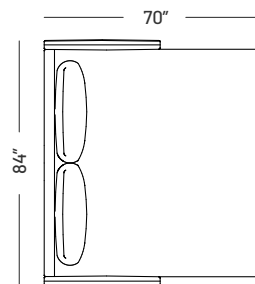

Dimensions:

Seat Height: 17" - 20"

Seat Depth: 25"

Arm Height: 24

Back Rest Height: 29"

Overall Height: 31"

Details

- Built with a solid interlocking birch frame.
- Sinuous spring suspension.
- The seat is upholstered with a top quality rebound foam, topped with a thick feather pad.
- Feather filled arm + back pillows.

Legs Option:

- Recessed felt-tipped adjustable glides

1004-A
Sofa

1004-B
Sofa

1004-C
Sofa

1004-N
Chair & Half

1004-H
Sleeper Sofa *closed

1004-H
Sleeper Sofa *open