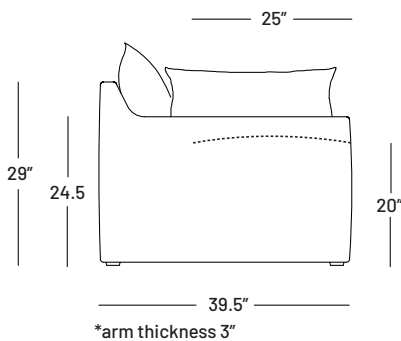

Dimensions:

Seat Height: 17" - 20"

Seat Depth: 25"

Arm Height: 24

Back Rest Height: 29"

Overall Height: 31"

Details

- Built with a solid interlocking birch frame.
- Sinuous spring suspension.
- The seat is upholstered with a top quality rebound foam, topped with a thick feather pad.
- Feather filled arm + back pillows.

Legs Option:

- Recessed felt-tipped adjustable glides

1004-A
Sofa

1004-B
Sofa

1004-C
Sofa

1004-N
Chair & Half

1004-H
Sleeper Sofa *closed

1004-H
Sleeper Sofa *open