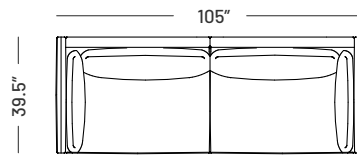

Dimensions:

Seat Height: 17" - 20"

Seat Depth: 25"

Arm Height: 24

Back Rest Height: 29"

Overall Height: 31"

Details

- Built with a solid interlocking birch frame.
- Sinuous spring suspension.
- The seat is upholstered with a top quality rebound foam, topped with a thick feather pad.
- Feather filled arm + back pillows.

Legs Option:

- Recessed felt-tipped adjustable glides

1004-A
Sofa

1004-B
Sofa

1004-C
Sofa

1004-N
Chair & Half

1004-H
Sleeper Sofa *closed

1004-H
Sleeper Sofa *open