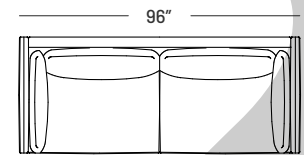

Dimensions:

Seat Height: 17" - 20"

Seat Depth: 25"

Arm Height: 24

Back Rest Height: 29"

Overall Height: 31"

Details

- Built with a solid interlocking birch frame.
- Sinuous spring suspension.
- The seat is upholstered with a top quality rebound foam, topped with a thick feather pad.
- Feather filled arm + back pillows.

Legs Option:

- Recessed felt-tipped adjustable glides

1004-A
Sofa

1004-B
Sofa

1004-C
Sofa

1004-N
Chair & Half

1004-H
Sleeper Sofa *closed

1004-H
Sleeper Sofa *open