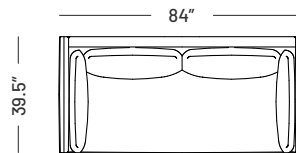

Dimensions:

Seat Height: 17" - 20"

Seat Depth: 25"

Arm Height: 24

Back Rest Height: 29"

Overall Height: 31"

Details

- Built with a solid interlocking birch frame.
- Sinuous spring suspension.
- The seat is upholstered with a top quality rebound foam, topped with a thick feather pad.
- Feather filled arm + back pillows.

Legs Option:

- Recessed felt-tipped adjustable glides

1004-A
Sofa

1004-B
Sofa

1004-C
Sofa

1004-N
Chair & Half

1004-H
Sleeper Sofa *closed

1004-H
Sleeper Sofa *open