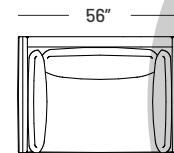

Dimensions:

Seat Height: 17" - 20"

Seat Depth: 25"

Arm Height: 24

Back Rest Height: 29"

Overall Height: 31"

Details

- Built with a solid interlocking birch frame.
- Sinuous spring suspension.
- The seat is upholstered with a top quality rebound foam, topped with a thick feather pad.
- Feather filled arm + back pillows.

Legs Option:

- Recessed felt-tipped adjustable glides

1004-A
Sofa

1004-B
Sofa

1004-C
Sofa

1004-N
Chair & Half

1004-H
Sleeper Sofa *closed

1004-H
Sleeper Sofa *open