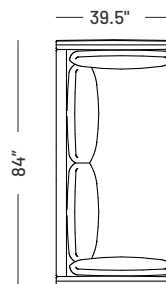

Dimensions:

Seat Height: 17" - 20"

Seat Depth: 25"

Arm Height: 24

Back Rest Height: 29"

Overall Height: 31"

Details

- Built with a solid interlocking birch frame.
- Sinuous spring suspension.
- The seat is upholstered with a top quality rebound foam, topped with a thick feather pad.
- Feather filled arm + back pillows.

Legs Option:

- Recessed felt-tipped adjustable glides

1004-A
Sofa

1004-B
Sofa

1004-C
Sofa

1004-N
Chair & Half

1004-H
Sleeper Sofa *closed

1004-H
Sleeper Sofa *open