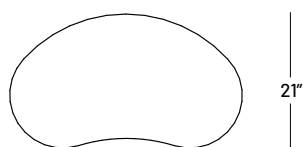

Beanie Ottoman
1023-A