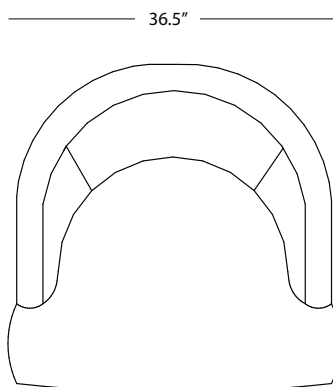

Beanie Ottoman
1023-A