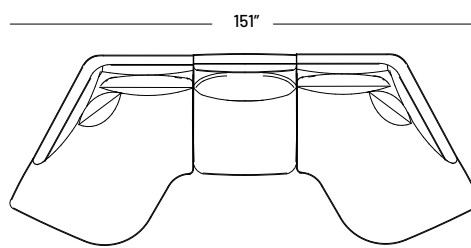

Mallo Collection

Dimensions:
 Seat Height: 16"
 Seat Depth: 23"
 Back Rest Height: 25"
 Arm Height: 21.5"
 Arm Width: 3"
 Overall height: 32"

Details

- Built with a solid interlocking birch frame.
- Sinuous spring suspension + webbed back.
- Latex foam seat; no VOC.
- 100% feather filled, knife-edged, back pillow.

Legs

- Fabric wrapped recessed base.

Configuration 1
1034 P / B

Configuration 2
1034 A / O / B

Configuration 3
1034 A / O / R / F

Configuration 4
1034 P / D / Q

Configuration 5A
1034 E / R / Q

Configuration 5B
1034 P / R / F