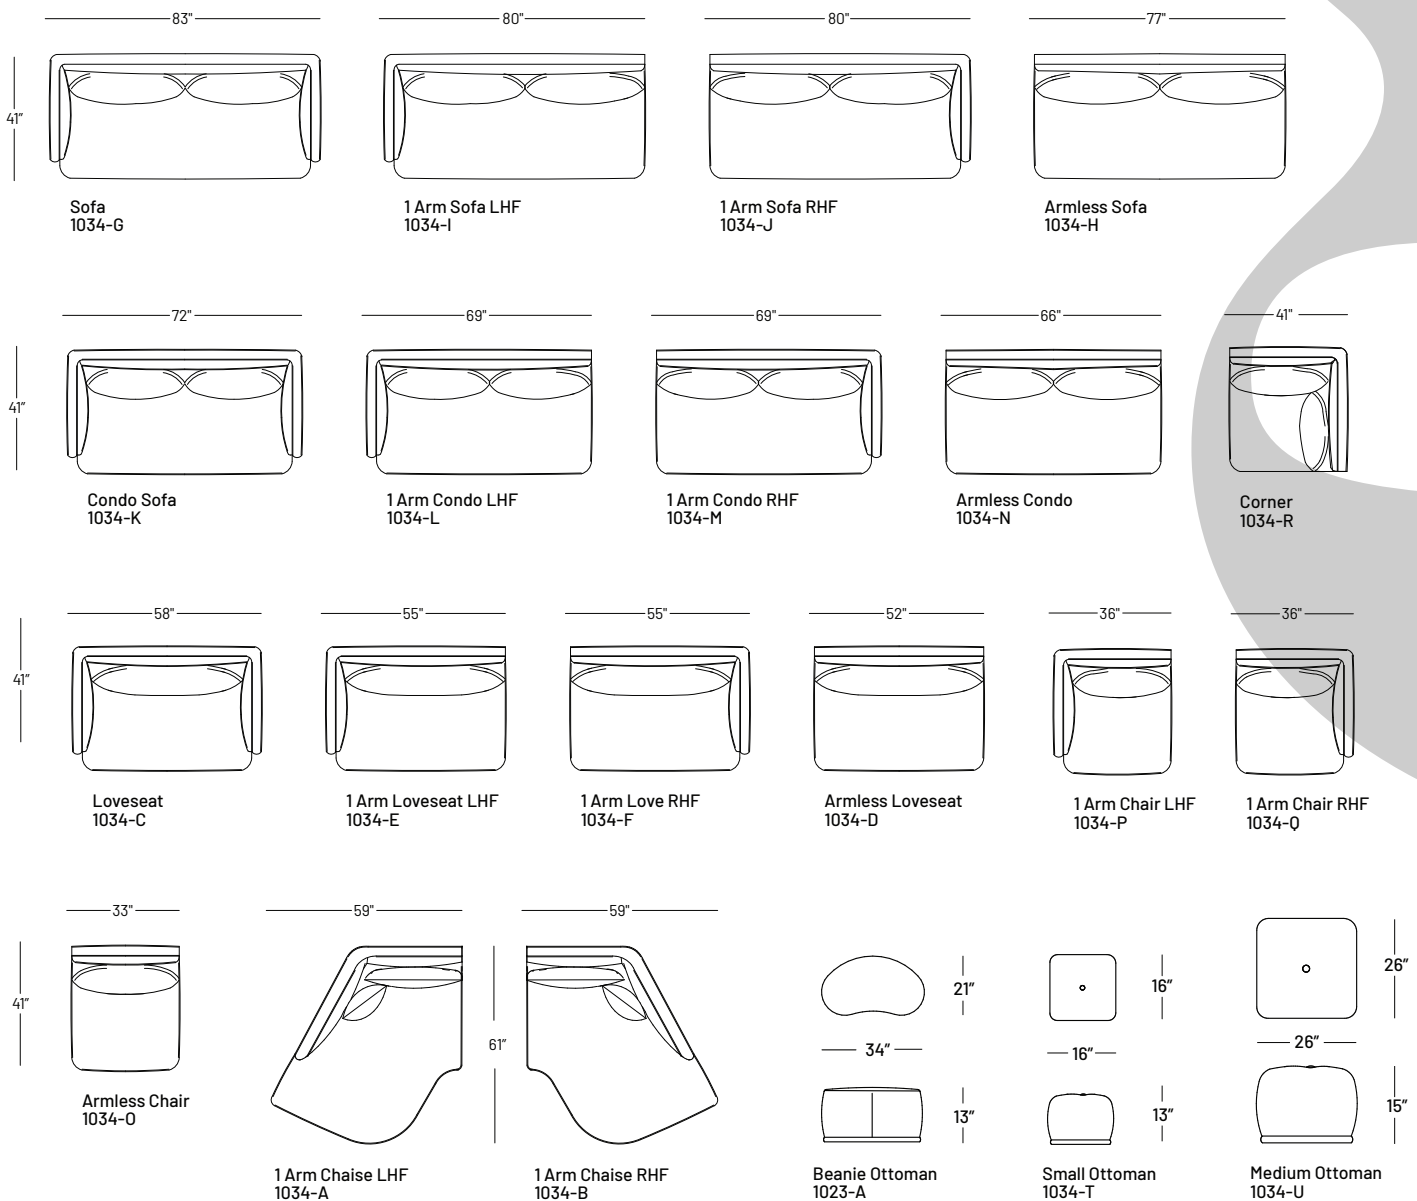

Mallo Collection - Feather Back

Comfortable curves ahead. **Mallo's** softly sloping arms and bouncy seats create a sumptuous spot to curl up and stay awhile. Refined but friendly, this is unfussy elegance at its most comfortable: think thick rebound latex foam, feathered back cushions and a beautifully bulbous seat. Swivel chairs, sectionals and standalone loveseats 'round' out a cozy-yet-crisp collection. These sculptural, curvaceous forms are—dare we say it?—downright sensual.

Mallo Collection

Dimensions:
 Seat Height: 16"
 Seat Depth: 23"
 Back Rest Height: 25"
 Arm Height: 21.5"
 Arm Width: 3"
 Overall height: 32"

Details

- Built with a solid interlocking birch frame.
- Sinuous spring suspension + webbed back.
- Latex foam seat; no VOC.
- 100% feather filled, knife-edged, back pillow.

Legs

- Fabric wrapped recessed base.

Configuration 1
1034 P / B

Configuration 2
1034 A / O / B

Configuration 3
1034 A / O / R / F

Configuration 4
1034 P / D / Q

Configuration 5A
1034 E / R / Q

Configuration 5B
1034 P / R / F

Configuration 6
1034 L / R / H / R / M

Configuration 7
1034 L / R / D / B