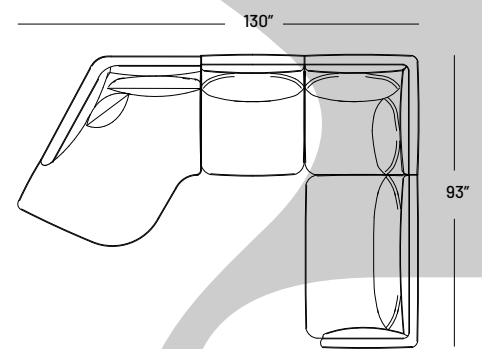

Mallo Collection

Dimensions:
 Seat Height: 16"
 Seat Depth: 23"
 Back Rest Height: 25"
 Arm Height: 21.5"
 Arm Width: 3"
 Overall height: 32"

Details

- Built with a solid interlocking birch frame.
- Sinuous spring suspension + webbed back.
- Latex foam seat; no VOC.
- 100% feather filled, knife-edged, back pillow.

Legs

- Fabric wrapped recessed base.

Configuration 1
1034 P / B

Configuration 2
1034 A / O / B

Configuration 3
1034 A / O / R / F

Configuration 4
1034 P / D / Q

Configuration 5A
1034 E / R / Q

Configuration 5B
1034 P / R / F