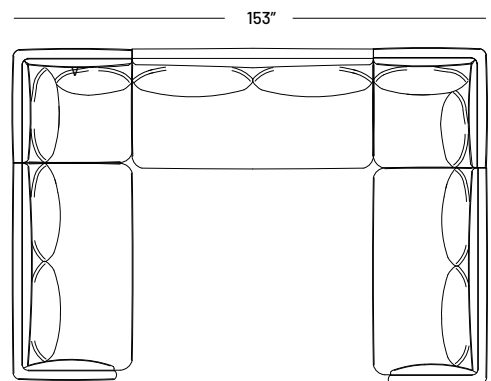

Mallo Collection

Dimensions:
 Seat Height: 16"
 Seat Depth: 23"
 Back Rest Height: 25"
 Arm Height: 21.5"
 Arm Width: 3"
 Overall height: 32"

Details

- Built with a solid interlocking birch frame.
- Sinuous spring suspension + webbed back.
- Latex foam seat; no VOC.
- 100% feather filled, knife-edged, back pillow.

Legs

- Fabric wrapped recessed base.

Configuration 1
1034 P / B

Configuration 2
1034 A / O / B

Configuration 3
1034 A / O / R / F

Configuration 4
1034 P / D / Q

Configuration 5A
1034 E / R / Q

Configuration 5B
1034 P / R / F

Configuration 6
1034 L / R / H / R / M

Configuration 7
1034 L / R / D / B