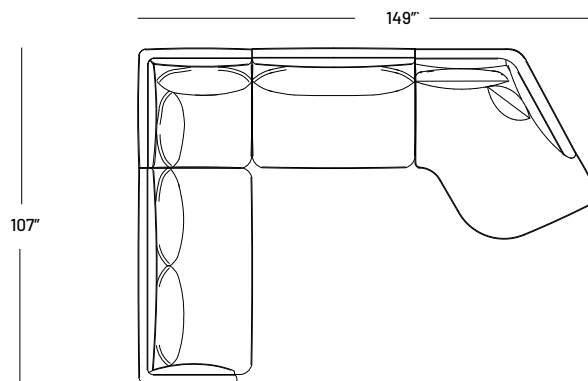

Mallo Collection

Dimensions:
 Seat Height: 16"
 Seat Depth: 23"
 Back Rest Height: 25"
 Arm Height: 21.5"
 Arm Width: 3"
 Overall height: 32"

Details

- Built with a solid interlocking birch frame.
- Sinuous spring suspension + webbed back.
- Latex foam seat; no VOC.
- 100% feather filled, knife-edged, back pillow.

Legs

- Fabric wrapped recessed base.

Configuration 1
1034 P / B

Configuration 2
1034 A / O / B

Configuration 3
1034 A / O / R / F

Configuration 4
1034 P / D / Q

Configuration 5A
1034 E / R / Q

Configuration 5B
1034 P / R / F

Configuration 6
1034 L / R / H / R / M

Configuration 7
1034 L / R / D / B