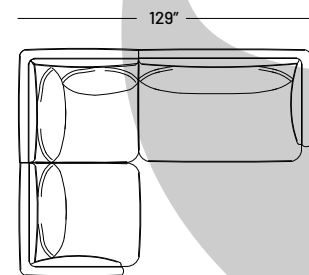

Mallo Collection

Dimensions:
 Seat Height: 16"
 Seat Depth: 23"
 Back Rest Height: 25"
 Arm Height: 21.5"
 Arm Width: 3"
 Overall height: 32"

Details

- Built with a solid interlocking birch frame.
- Sinuous spring suspension + webbed back.
- Latex foam seat; no VOC.
- 100% feather filled, knife-edged, back pillow.

Legs

- Fabric wrapped recessed base.

Configuration 1
1034 P / B

Configuration 2
1034 A / O / B

Configuration 3
1034 A / O / R / F

Configuration 4
1034 P / D / Q

Configuration 5A
1034 E / R / Q

Configuration 5B
1034 P / R / F

Configuration 6
1034 L / R / H / R / M

Configuration 7
1034 L / R / D / B