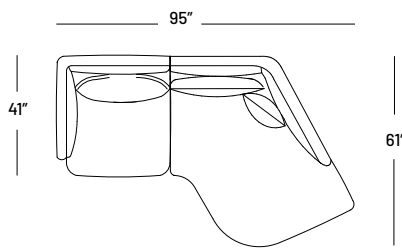

Mallo Collection

Dimensions:
 Seat Height: 16"
 Seat Depth: 23"
 Back Rest Height: 25"
 Arm Height: 21.5"
 Arm Width: 3"
 Overall height: 32"

Details

- Built with a solid interlocking birch frame.
- Sinuous spring suspension + webbed back.
- Latex foam seat; no VOC.
- 100% feather filled, knife-edged, back pillow.

Legs

- Fabric wrapped recessed base.

Configuration 1
1034 P / B

Configuration 2
1034 A / O / B

Configuration 3
1034 A / O / R / F

Configuration 4
1034 P / D / Q

Configuration 5A
1034 E / R / Q

Configuration 5B
1034 P / R / F

Configuration 6
1034 L / R / H / R / M

Configuration 7
1034 L / R / D / B