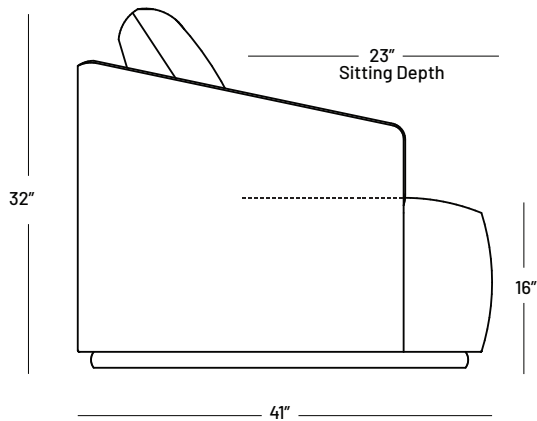

Mallo Collection

Dimensions:
 Seat Height: 16"
 Seat Depth: 23"
 Back Rest Height: 25"
 Arm Height: 21.5"
 Arm Width: 3"
 Overall height: 32"

Details

- Built with a solid interlocking birch frame.
- Sinuous spring suspension + webbed back.
- Latex foam seat; no VOC.
- 100% feather filled, knife-edged, back pillow.