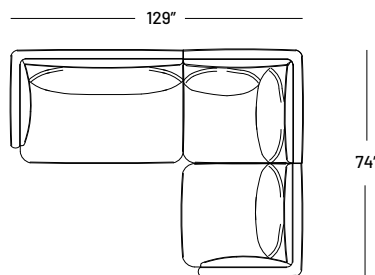

Mallo Collection

Dimensions:
 Seat Height: 16"
 Seat Depth: 23"
 Back Rest Height: 25"
 Arm Height: 21.5"
 Arm Width: 3"
 Overall height: 32"

Details

- Built with a solid interlocking birch frame.
- Sinuous spring suspension + webbed back.
- Latex foam seat; no VOC.
- 100% feather filled, knife-edged, back pillow.

Legs

- Fabric wrapped recessed base.

Configuration 1
1034 P / B

Configuration 2
1034 A / O / B

Configuration 3
1034 A / O / R / F

Configuration 4
1034 P / D / Q

Configuration 5A
1034 E / R / Q

Configuration 5B
1034 P / R / F

Configuration 6
1034 L / R / H / R / M

Configuration 7
1034 L / R / D / B