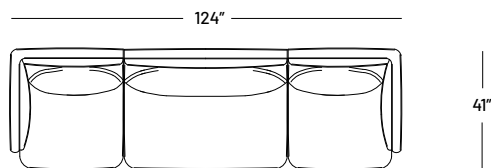

Mallo Collection

Dimensions:
 Seat Height: 16"
 Seat Depth: 23"
 Back Rest Height: 25"
 Arm Height: 21.5"
 Arm Width: 3"
 Overall height: 32"

Details

- Built with a solid interlocking birch frame.
- Sinuous spring suspension + webbed back.
- Latex foam seat; no VOC.
- 100% feather filled, knife-edged, back pillow.

Legs

- Fabric wrapped recessed base.

Configuration 1
1034 P / B

Configuration 2
1034 A / O / B

Configuration 3
1034 A / O / R / F

Configuration 4
1034 P / D / Q

Configuration 5A
1034 E / R / Q

Configuration 5B
1034 P / R / F

Configuration 6
1034 L / R / H / R / M

Configuration 7
1034 L / R / D / B