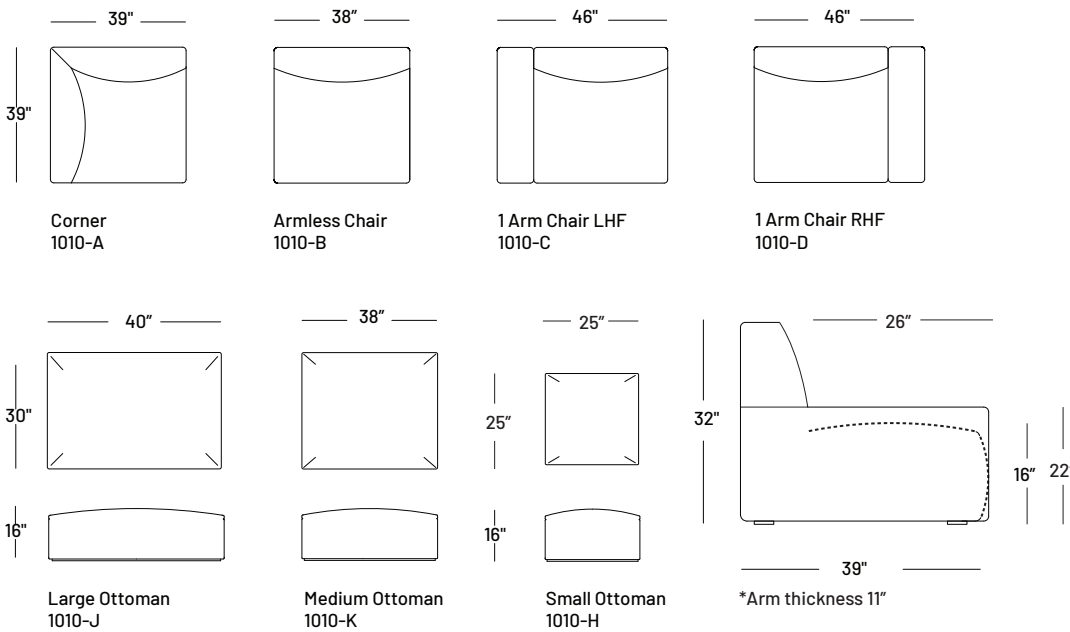

Made with:

- Built with a solid interlocking birch frame.
- Sinuous spring suspension.
- Top quality rebound foam and feather topper on seat and back.

Dimensions:

- Seat Height: 16"
- Seat Depth: 26"
- Back Rest Height: 32"
- Arm Height: 22"
- Arm Width: 11"