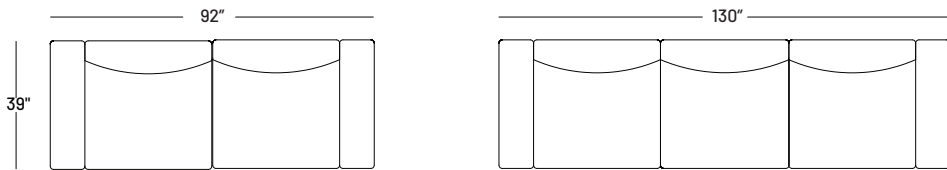

### Dimensions:

- Seat Height: 16"
- Seat Depth: 26"
- Back Rest Height: 32"
- Arm Height: 22"
- Arm Width: 11"

Configuration 1  
1010 C / D

Configuration 2  
1010 C / B / D

Configuration 3  
1010 C / B / B / D