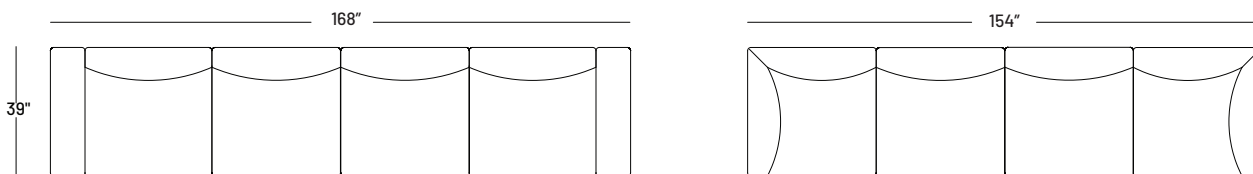

### Dimensions:

- Seat Height: 16"
- Seat Depth: 26"
- Back Rest Height: 32"
- Arm Height: 22"
- Arm Width: 11"

Configuration 1  
1010 C / D

Configuration 2  
1010 C / B / D

Configuration 3  
1010 C / B / B / D