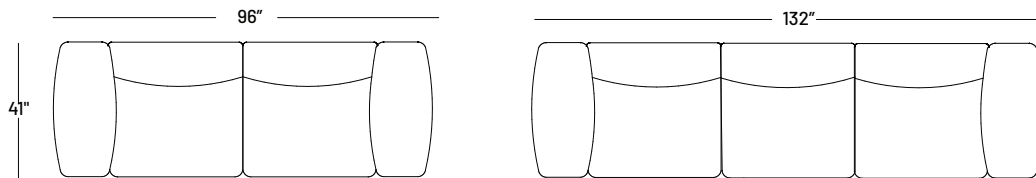

Details

- Built with a solid interlocking birch frame.
- Sinuous spring suspension.
- Recessed legs for floating effect.
- Alligator clips secure units together. Minimal assembly required.

Dimensions:

- Seat Height: 14"
- Seat Depth: 28"
- Back Rest Height: 27"
- Arm Height: 21"
- Arm Width: 13"