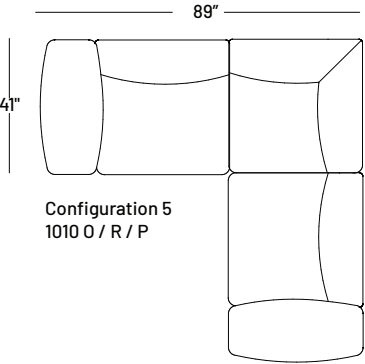

Details

- Built with a solid interlocking birch frame.
- Sinuous spring suspension.
- Recessed legs for floating effect.
- Alligator clips secure units together. Minimal assembly required.

Dimensions:

- Seat Height: 14"
- Seat Depth: 28"
- Back Rest Height: 27"
- Arm Height: 21"
- Arm Width: 13"

Configuration 1
1010 O / P

Configuration 2
1010 O / Q / P

Configuration 3
1010 O / Q / Q / P

Configuration 4
1010 R / Q / Q / R

The Jumbalow Juicy

Configuration 5
1010 O / R / P

Configuration 6
1010 S / O / R / Q / P

Configuration 7
1010 O / Q / R / T

Configuration 8
1010 U / O / Q / R / Q / P

Configuration 9
1010 T / S / O / Q / R / Q / Q / R / Q / P