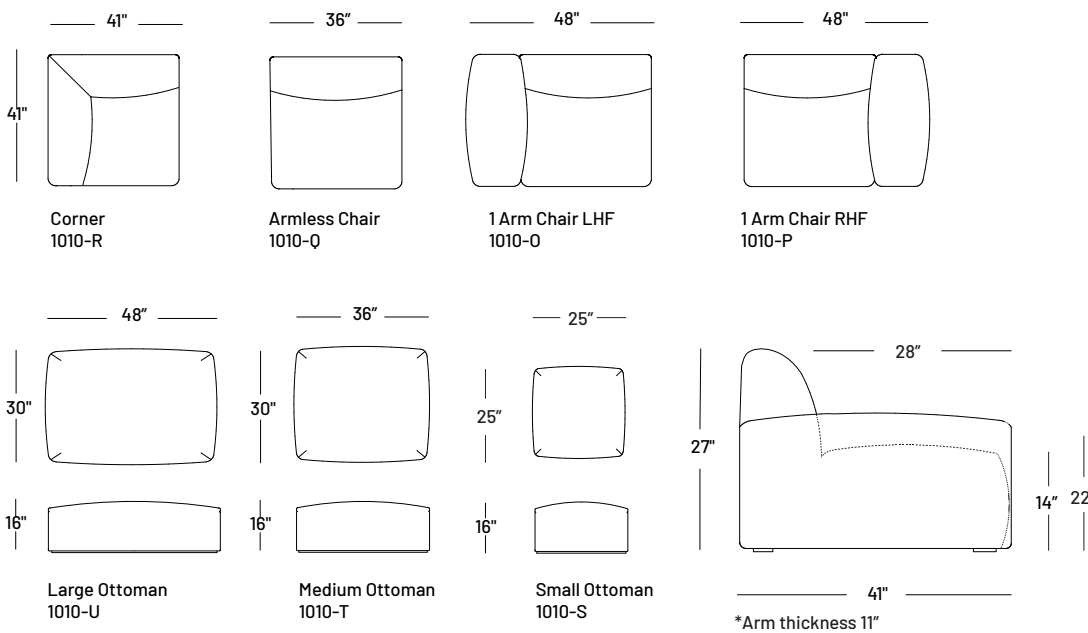

Jumbalow Juicy

Big, bold, and beautiful, the **Jumbalow Juicy** collection features everything you love about the crowd-pleasing Jumbalow—tons of seating, tons of comfort, tons of flexibility—in an appealingly curvaceous package.

Details

- Built with a solid interlocking birch frame.
- Sinuous spring suspension.
- Recessed legs for floating effect.
- Alligator clips secure units together. Minimal assembly required.

Dimensions:

- Seat Height: 14"
- Seat Depth: 28"
- Back Rest Height: 27"
- Arm Height: 21"
- Arm Width: 13"