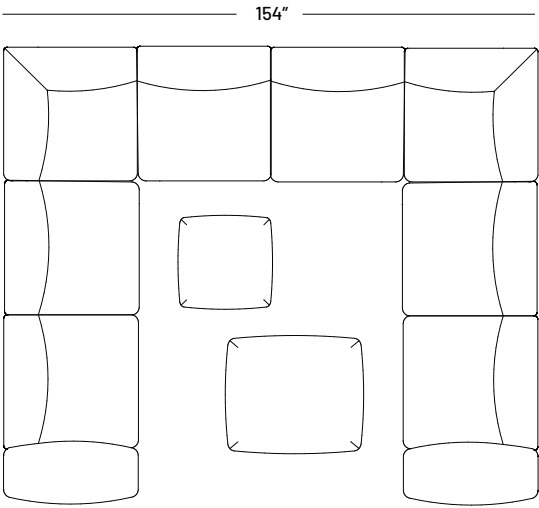

Configuration 9
1010 T / S / O / Q / R / Q / Q / R / Q / P