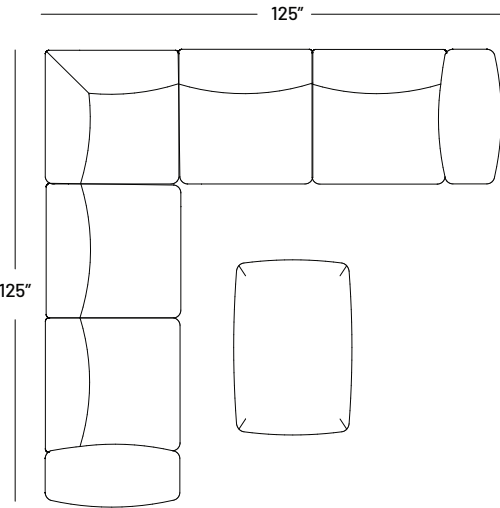

Configuration 8
1010 U / O / Q / R / Q / P