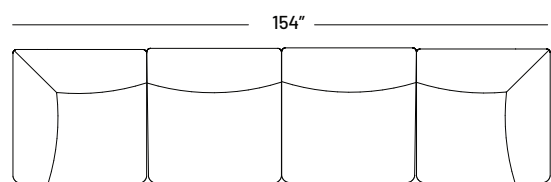

Details

- Built with a solid interlocking birch frame.
- Sinuous spring suspension.
- Recessed legs for floating effect.
- Alligator clips secure units together. Minimal assembly required.

Dimensions:

- Seat Height: 14"
- Seat Depth: 28"
- Back Rest Height: 27"
- Arm Height: 21"
- Arm Width: 13"

Configuration 1
1010 O / P

Configuration 2
1010 O / Q / P

Configuration 3
1010 O / Q / Q / P

Configuration 4
1010 R / Q / Q / R

The Jumbalow Juicy

Configuration 5
1010 O / R / P

Configuration 6
1010 S / O / R / Q / P