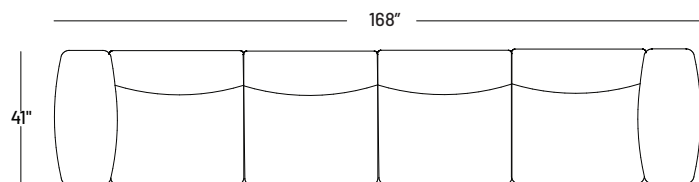

Details

- Built with a solid interlocking birch frame.
- Sinuous spring suspension.
- Recessed legs for floating effect.
- Alligator clips secure units together. Minimal assembly required.

Dimensions:

- Seat Height: 14"
- Seat Depth: 28"
- Back Rest Height: 27"
- Arm Height: 21"
- Arm Width: 13"

Configuration 1
1010 O / P

Configuration 2
1010 O / Q / P

Configuration 3
1010 O / Q / Q / P

Configuration 4
1010 R / Q / Q / R

The Jumbalow Juicy

Configuration 5
1010 O / R / P

Configuration 6
1010 S / O / R / Q / P