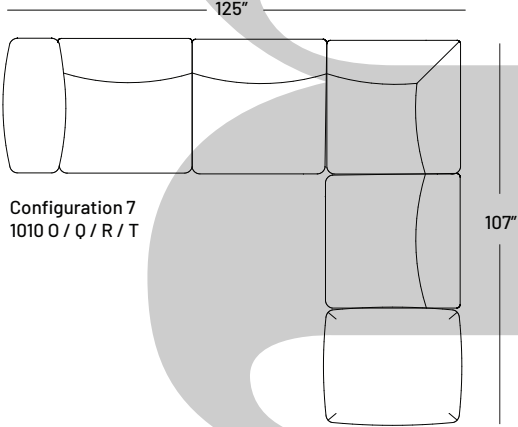

Details

- Built with a solid interlocking birch frame.
- Sinuous spring suspension.
- Recessed legs for floating effect.
- Alligator clips secure units together. Minimal assembly required.

Dimensions:

- Seat Height: 14"
- Seat Depth: 28"
- Back Rest Height: 27"
- Arm Height: 21"
- Arm Width: 13"

Configuration 1
1010 O / P

Configuration 2
1010 O / Q / P

Configuration 3
1010 O / Q / Q / P

Configuration 4
1010 R / Q / Q / R

The Jumbalow Juicy

Configuration 5
1010 O / R / P

Configuration 6
1010 S / O / R / Q / P

Configuration 7
1010 O / Q / R / T

Configuration 8
1010 U / O / Q / R / Q / P

Configuration 9
1010 T / S / O / Q / R / Q / Q / R / Q / P