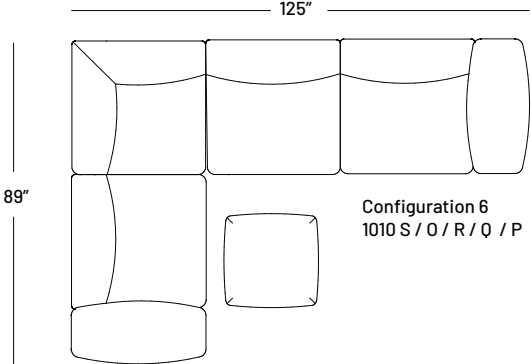

Details

- Built with a solid interlocking birch frame.
- Sinuous spring suspension.
- Recessed legs for floating effect.
- Alligator clips secure units together. Minimal assembly required.

Dimensions:

- Seat Height: 14"
- Seat Depth: 28"
- Back Rest Height: 27"
- Arm Height: 21"
- Arm Width: 13"

Configuration 1
1010 O / P

Configuration 2
1010 O / Q / P

Configuration 3
1010 O / Q / Q / P

Configuration 4
1010 R / Q / Q / R

The Jumbalow Juicy

Configuration 5
1010 O / R / P

Configuration 6
1010 S / O / R / Q / P