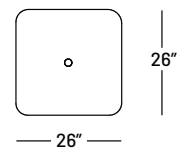

Embrace your Curves

Fawcett Daybed

Look up “dreamy” in the dictionary, and you’ll find a picture of the **Embrace your Curves Daybed**. Curvy and cozy, the sculptural design is warm and inviting, but there’s more to this sweet design than meets the eye: the asymmetrical daybed is crafted with an interlocking notched frame and latex-and-memory-foam seat. Adjust the weighted backrest to the lounging position, and dream on.

ffabb has been crafting timeless pieces of furniture for over two decades in North Vancouver. The **ffabb** collection offers an accessible, sustainable alternative to fast furniture; using low-emissions materials and abstaining from using any glues or stains harmful to the end user. Each piece is made with longevity in mind - **ffabb** strives so you might adapt them throughout your lifetime!

Dimensions:

- Seat Height: 15"
- Seat Depth: 40"
- Back Rest Height: 26"

Details

- Built with a solid interlocking birch frame.
- Sinuous spring suspension
- Deluxe latex foam seat with a thick memory foam topper.
- Comes with one (1) weighted backrest in the same fabric as the seat. The weighted cushion is padded with Latex and memory foam, and has a non-slip bottom.

Legs Option:

- Gold, hand gilded recessed base
- White Oak ball foot
- Black anodized ball foot
- Adjustable glides