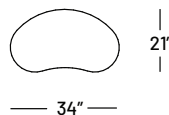

### Dimensions:

- Seat Height: 15"
- Seat Depth: 40"
- Back Rest Height: 26"

### Legs Option:

- Gold, hand gilded recessed base
- White Oak ball foot
- Black anodized ball foot
- Adjustable glides

Embrace your Curves Fawcett Daybed LHF  
1022-A

Embrace your Curves Fawcett Daybed RHF  
1022-B