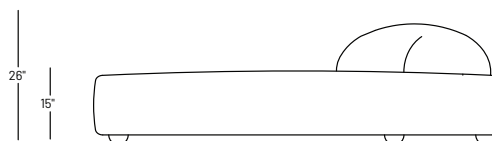

Embrace your Curves Fawcett Daybed RHF
1022-B