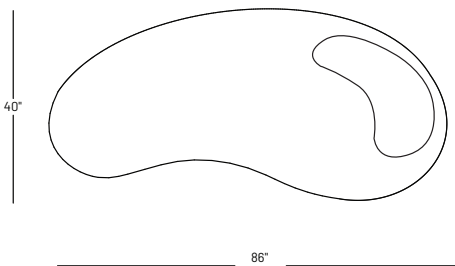

Embrace your Curves Fawcett Daybed RHF
1022-B