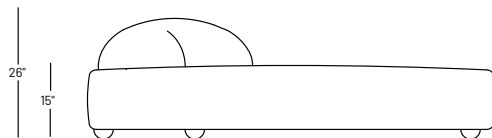

Embrace your Curves Fawcett Daybed LHF
1022-A