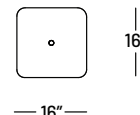

Embrace your Curves

Fawcett Daybed

Look up “dreamy” in the dictionary, and you’ll find a picture of the **Embrace your Curves Daybed**. Curvy and cozy, the sculptural design is warm and inviting, but there’s more to this sweet design than meets the eye: the asymmetrical daybed is crafted with an interlocking notched frame and latex-and-memory-foam seat. Adjust the weighted backrest to the lounging position, and dream on.

ffabb has been crafting timeless pieces of furniture for over two decades in North Vancouver. The **ffabb** collection offers an accessible, sustainable alternative to fast furniture; using low-emissions materials and abstaining from using any glues or stains harmful to the end user. Each piece is made with longevity in mind - **ffabb** strives so you might adapt them throughout your lifetime!

Dimensions:

- Seat Height: 15"
- Seat Depth: 40"
- Back Rest Height: 26"

Details

- Built with a solid interlocking birch frame.
- Sinuous spring suspension
- Deluxe latex foam seat with a thick memory foam topper.
- Comes with one (1) weighted backrest in the same fabric as the seat. The weighted cushion is padded with Latex and memory foam, and has a non-slip bottom.

Legs Option:

- Gold, hand gilded recessed base
- White Oak ball foot
- Black anodized ball foot
- Adjustable glides