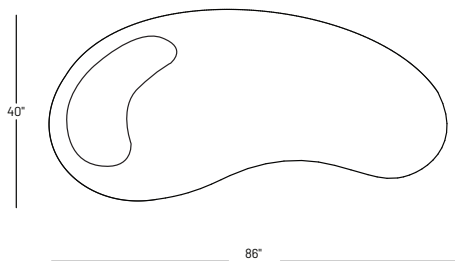

## Fawcett Daybed

Look up “dreamy” in the dictionary, and you’ll find a picture of the **Embrace your Curves Daybed**. Curvy and cozy, the sculptural design is warm and inviting, but there’s more to this sweet design than meets the eye: the asymmetrical daybed is crafted with an interlocking notched frame and latex-and-memory-foam seat. Adjust the weighted backrest to the lounging position, and dream on.

### Dimensions:

- Seat Height: 15"
- Seat Depth: 40"
- Back Rest Height: 26"