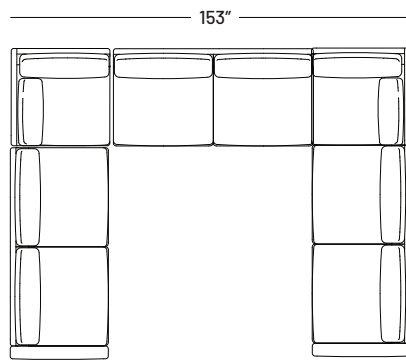

Configuration 4
900 M / E / D / E / N