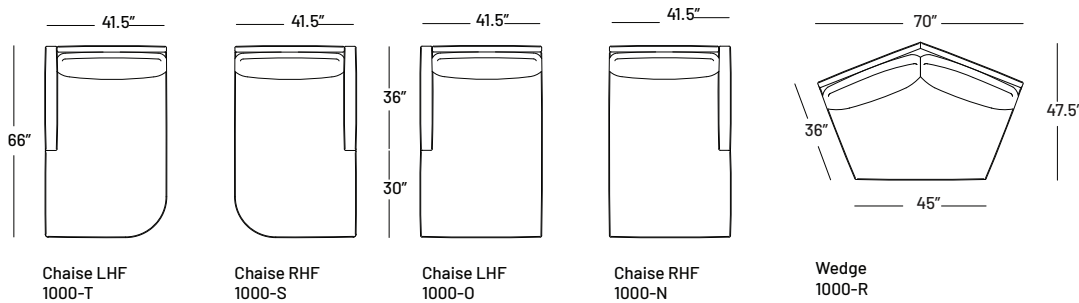

## Dimensions:

- Seat Height: 17.5"
- Seat Depth: 23"
- Back Rest Height: 25"
- Arm Height: 22"
- Arm Width: 5"
- Overall height: 33"

# Coasty Collection

Configuration 1  
900 T / D / U

Configuration 2  
900 T / V / N

Configuration 3  
900 M / E / D / S

Configuration 4  
900 M / E / D / E / N

Configuration 5  
900 M / E / I / I / E / N

Configuration 6  
900 M / E / B / U

## Dimensions:

- Seat Height: 17.5"
- Seat Depth: 21"
- Back Rest Height: 25"
- Arm Height: 22"
- Arm Width: 5"
- Overall height: 33"