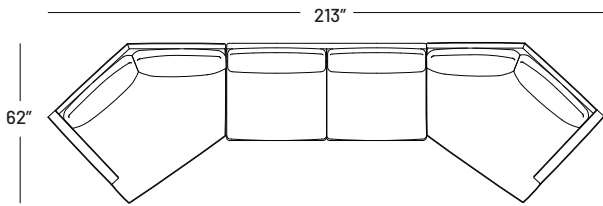

Coasty Collection

Configuration 1
900 T / D / U