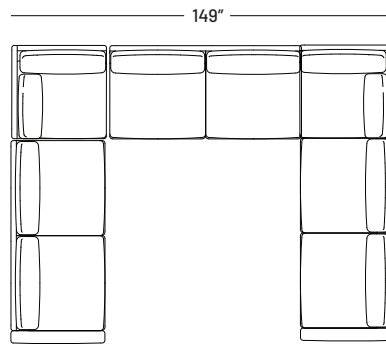

Configuration 16
1000 C / E / B / E / D