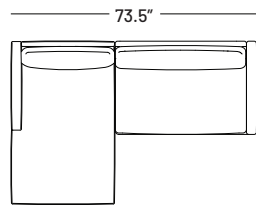

Configuration 10
1000 O / I