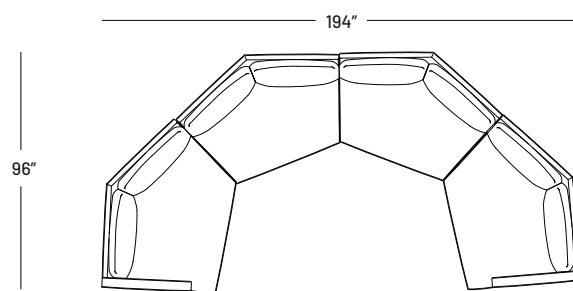

Configuration 22
1000 P / R / R / Q