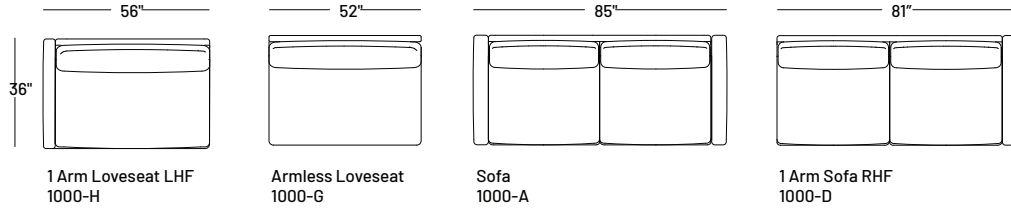

## Dimensions:

- Seat Height: 17.5"
- Seat Depth: 23"
- Back Rest Height: 25"
- Arm Height: 22"
- Arm Width: 5"
- Overall height: 33"

# Coasty Collection

Configuration 1  
900 T / D / U

Configuration 2  
900 T / V / N

Configuration 3  
900 M / E / D / S

Configuration 4  
900 M / E / D / E / N

Configuration 5  
900 M / E / I / I / E / N

Configuration 6  
900 M / E / B / U

## Dimensions:

- Seat Height: 17.5"
- Seat Depth: 21"
- Back Rest Height: 25"
- Arm Height: 22"
- Arm Width: 5"
- Overall height: 33"