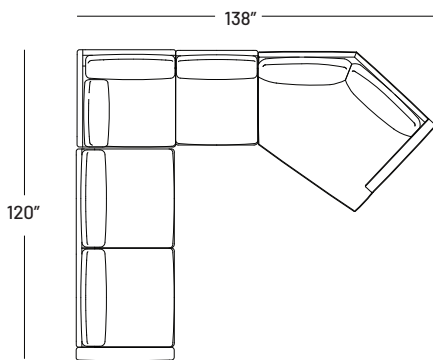

Configuration 6
900 M / E / B / U