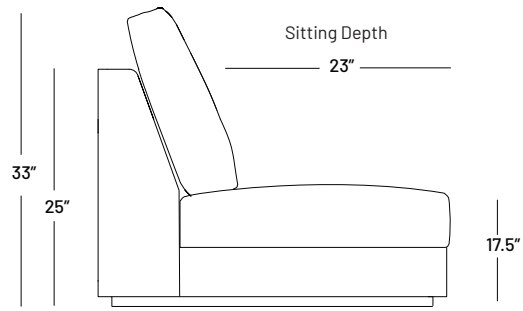

Coasty Collection

Configuration 1
900 T / D / U