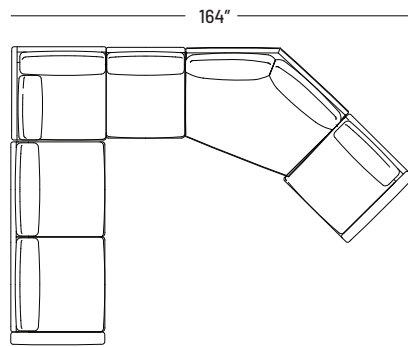

Configuration 19
1000 C / E // K / R / M