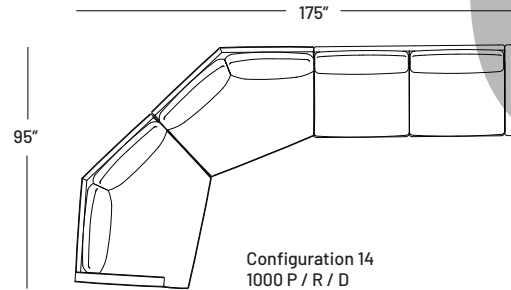

## Dimensions:

- Seat Height: 17.5"
- Seat Depth: 23"
- Back Rest Height: 25"
- Arm Height: 22"
- Arm Width: 5"
- Overall height: 33"

## Dimensions:

- Seat Height: 17.5"
- Seat Depth: 21"
- Back Rest Height: 25"
- Arm Height: 22"
- Arm Width: 5"
- Overall height: 33"

# Coasty Slim Collection

Configuration 9  
1000 H / S

Configuration 10  
1000 O / I

Configuration 11  
1000 C / E / F

Configuration 12  
1000 H / E / K / D

Configuration 13  
1000 P / B / Q

Configuration 14  
1000 P / R / D