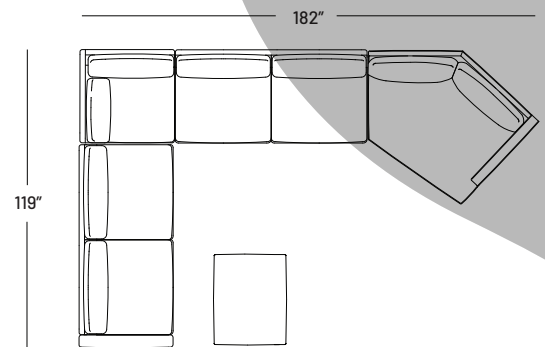

Configuration 20
1000 C / E / B / Q