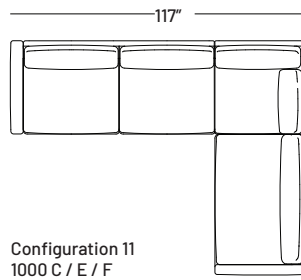

Configuration 11
1000 C / E / F