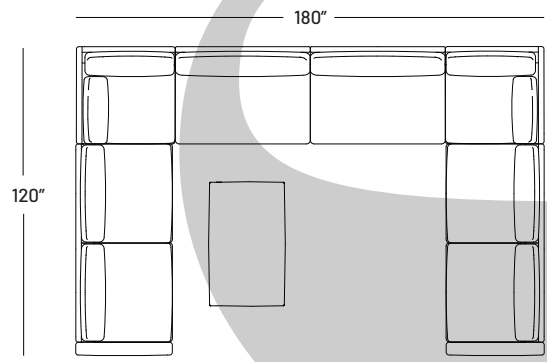

Configuration 5
900 M / E / I / I / E / N