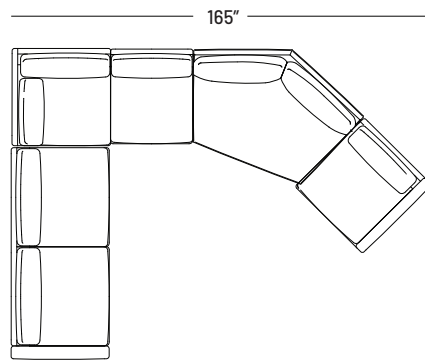

Configuration 7
900 M / E / B / U / D