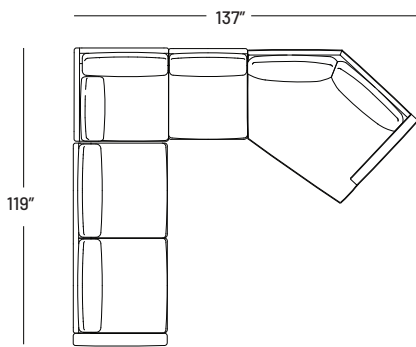

Configuration 18
1000 C / E / K / Q