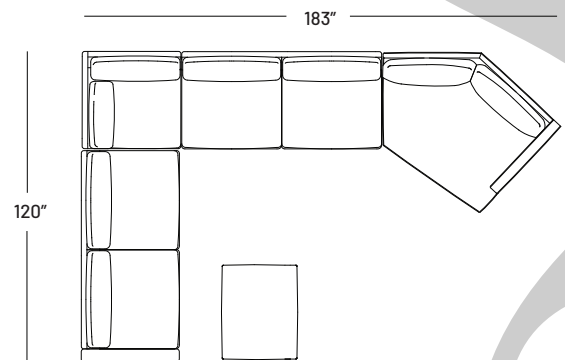

## Dimensions:

- Seat Height: 17.5"
- Seat Depth: 23"
- Back Rest Height: 25"
- Arm Height: 22"
- Arm Width: 5"
- Overall height: 33"

Configuration 7  
900 M / E / B / U / D

Configuration 8  
900 M / E / D / U

## Dimensions:

- Seat Height: 17.5"
- Seat Depth: 21"
- Back Rest Height: 25"
- Arm Height: 22"
- Arm Width: 5"
- Overall height: 33"