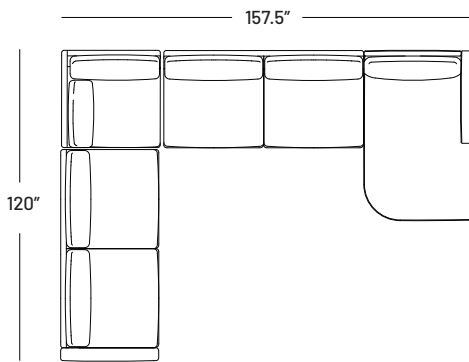

Configuration 3
900 M / E / D / S