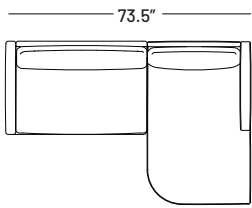

Coasty Slim Collection

Configuration 9
1000 H / S