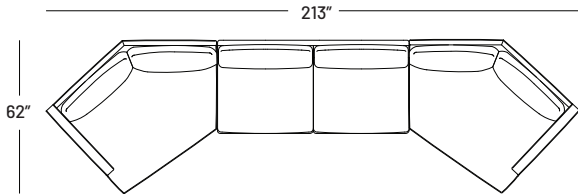

## Dimensions:

- Seat Height: 17.5"
- Seat Depth: 23"
- Back Rest Height: 25"
- Arm Height: 22"
- Arm Width: 5"
- Overall height: 33"

## Dimensions:

- Seat Height: 17.5"
- Seat Depth: 21"
- Back Rest Height: 25"
- Arm Height: 22"
- Arm Width: 5"
- Overall height: 33"

# Coasty Slim Collection

Configuration 9  
1000 H / S

Configuration 10  
1000 O / I

Configuration 11  
1000 C / E / F

Configuration 12  
1000 H / E / K / D

Configuration 13  
1000 P / B / Q

Configuration 14  
1000 P / R / D