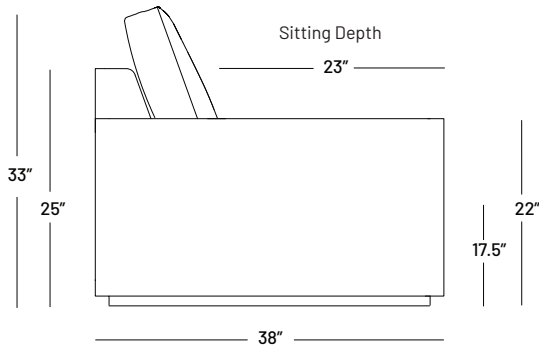

Coasty Collection

Configuration 1
900 T / D / U