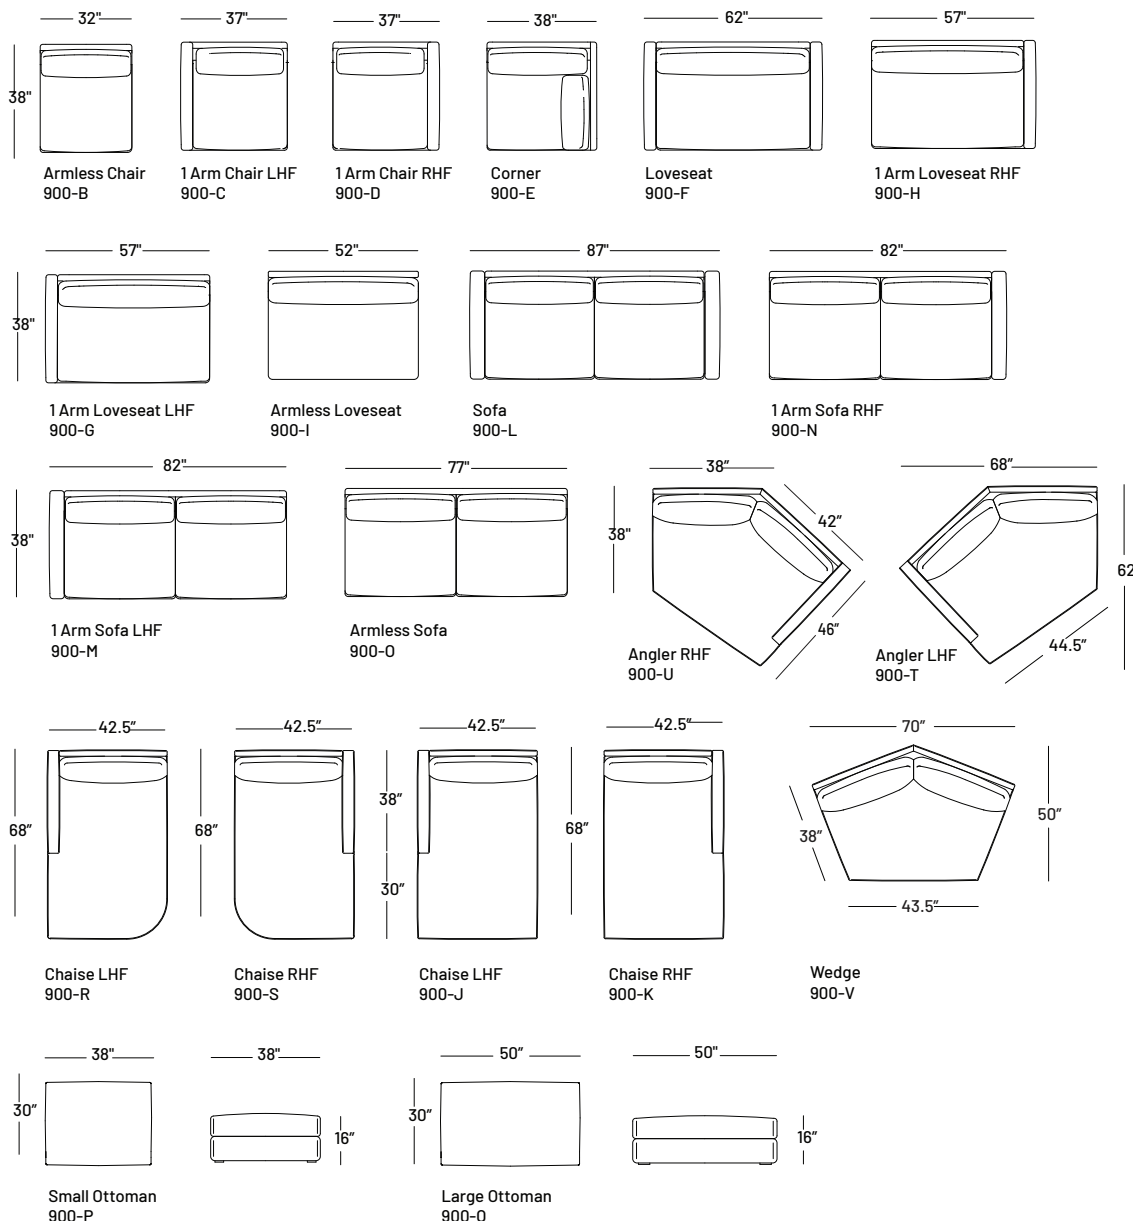

## Dimensions:

- Seat Height: 17.5"
- Seat Depth: 23"
- Back Rest Height: 25"
- Arm Height: 22"
- Arm Width: 5"
- Overall height: 33"

## Dimensions:

- Seat Height: 17.5"
- Seat Depth: 21"
- Back Rest Height: 25"
- Arm Height: 22"
- Arm Width: 5"
- Overall height: 33"