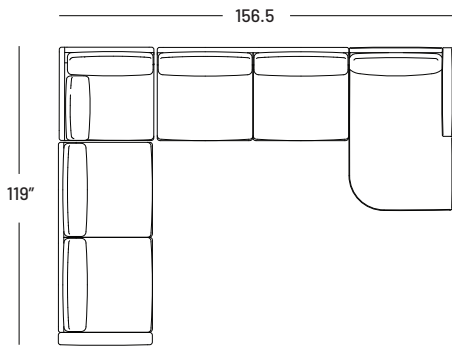

## Dimensions:

- Seat Height: 17.5"
- Seat Depth: 23"
- Back Rest Height: 25"
- Arm Height: 22"
- Arm Width: 5"
- Overall height: 33"

## Dimensions:

- Seat Height: 17.5"
- Seat Depth: 21"
- Back Rest Height: 25"
- Arm Height: 22"
- Arm Width: 5"
- Overall height: 33"

# Coasty Slim Collection

Configuration 9  
1000 H / S

Configuration 10  
1000 O / I

Configuration 11  
1000 C / E / F

Configuration 12  
1000 H / E / K / D

Configuration 13  
1000 P / B / Q

Configuration 14  
1000 P / R / D