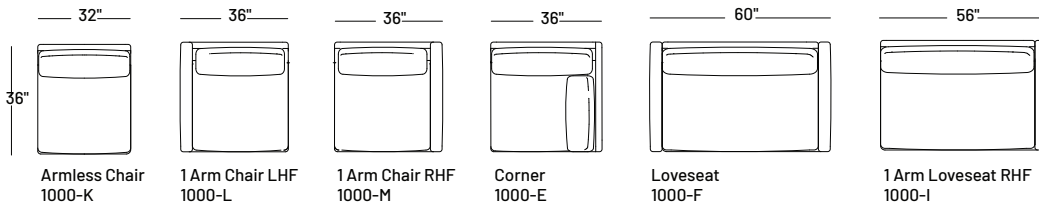

## Dimensions:

- Seat Height: 17.5"
- Seat Depth: 23"
- Back Rest Height: 25"
- Arm Height: 22"
- Arm Width: 5"
- Overall height: 33"

# Coasty Collection

Configuration 1  
900 T / D / U

Configuration 2  
900 T / V / N

Configuration 3  
900 M / E / D / S

Configuration 4  
900 M / E / D / E / N

Configuration 5  
900 M / E / I / I / E / N

Configuration 6  
900 M / E / B / U

Configuration 7  
900 M / E / B / U / D

Configuration 8  
900 M / E / D / U

## Dimensions:

- Seat Height: 17.5"
- Seat Depth: 21"
- Back Rest Height: 25"
- Arm Height: 22"
- Arm Width: 5"
- Overall height: 33"