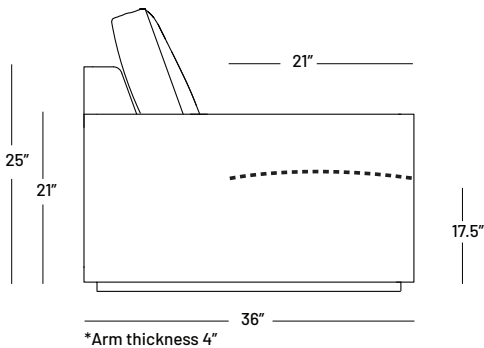

## Dimensions:

- Seat Height: 17.5"
- Seat Depth: 23"
- Back Rest Height: 25"
- Arm Height: 22"
- Arm Width: 5"
- Overall height: 33"

## Dimensions:

- Seat Height: 17.5"
- Seat Depth: 21"
- Back Rest Height: 25"
- Arm Height: 22"
- Arm Width: 5"
- Overall height: 33"