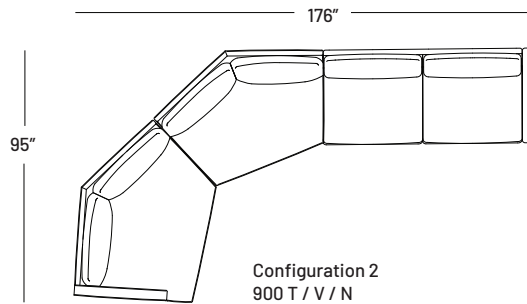

Configuration 2
900 T / V / N