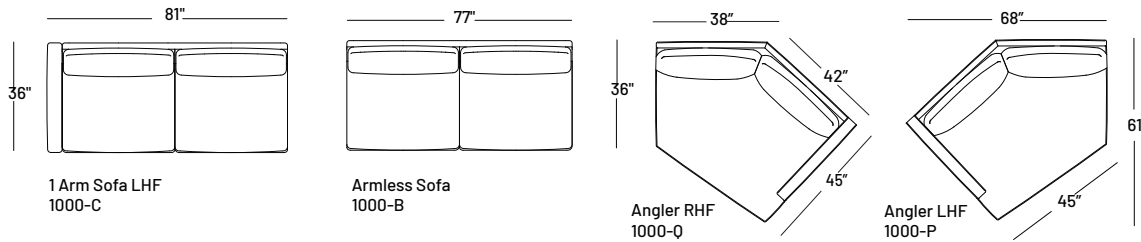

## Dimensions:

- Seat Height: 17.5"
- Seat Depth: 21"
- Back Rest Height: 25"
- Arm Height: 22"
- Arm Width: 5"
- Overall height: 33"