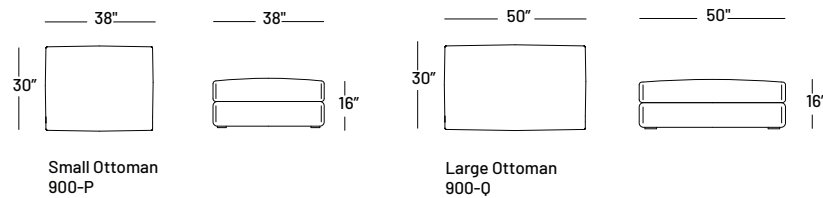

## Dimensions:

- Seat Height: 17.5"
- Seat Depth: 23"
- Back Rest Height: 25"
- Arm Height: 22"
- Arm Width: 5"
- Overall height: 33"

## Dimensions:

- Seat Height: 17.5"
- Seat Depth: 21"
- Back Rest Height: 25"
- Arm Height: 22"
- Arm Width: 5"
- Overall height: 33"