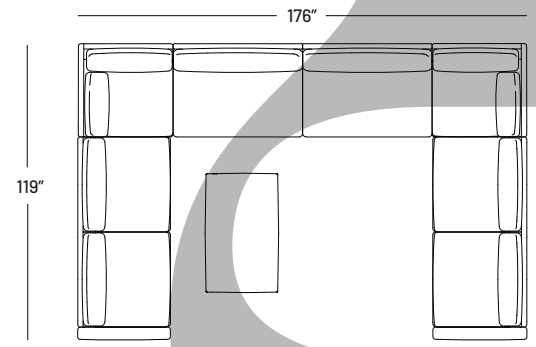

Configuration 17
1000 C / E / G / G / E / D / A