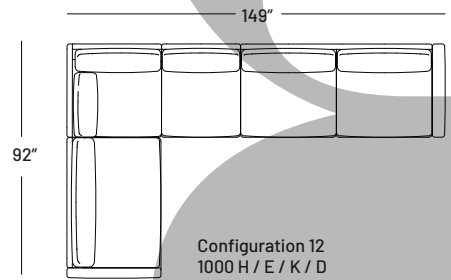

## Dimensions:

- Seat Height: 17.5"
- Seat Depth: 21"
- Back Rest Height: 25"
- Arm Height: 22"
- Arm Width: 5"
- Overall height: 33"

# Coasty Slim Collection

Configuration 9  
1000 H / S

Configuration 10  
1000 O / I

Configuration 11  
1000 C / E / F

Configuration 12  
1000 H / E / K / D

Configuration 13  
1000 P / B / Q

Configuration 14  
1000 P / R / D