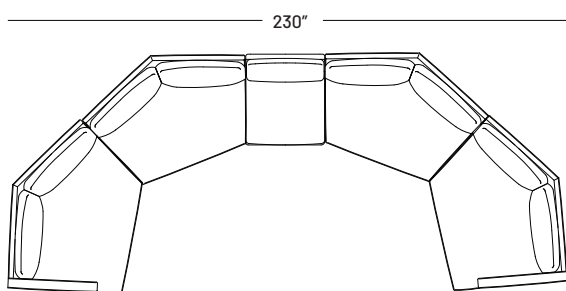

Configuration 21
1000 P / R / K / R / Q