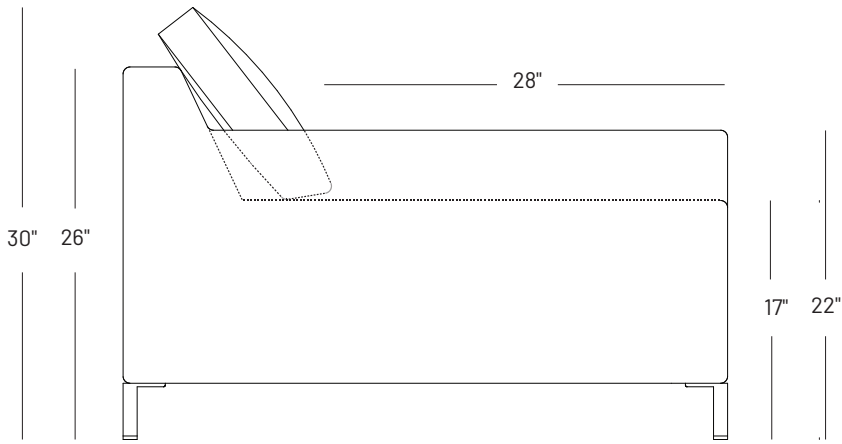

# Brightside

Why look on the **Bright Side** when you can sit on it instead? The chic sectional boasts generous, deep seats, sloped arms and a low-slung midcentury-inspired profile—a comfortable perch with some serious design chops. Slim metal legs (in brushed steel or matte black) support a lightweight-yet-sturdy base and a sinuous spring-suspension frame. Feather-and-poly pillows are at once cushy and supportive. Considering it for your family sofa? A bright idea, if we do say so ourselves.

**Dimensions:**

- Seat Height: 17"
- Seat Depth: 28"
- Arm Height: 22"
- Arm Width: 8"
- Back Rest Height: 26"
- Overall Height: 30"

**Details**

- Built with a solid interlocking birch frame.
- 100% Feather filled back cushions.
- Choice between a top-quality rebound foam or natural latex seat.
- Heavy-duty clips secure the seat cushion to the frame.

**Legs Option:**

- 4" brush silver leg
- 5.1" black coated leg

43"  
 \*Arm thickness 8" (Top)  
 \* Arm thickness tapers to 10" (Bottom)