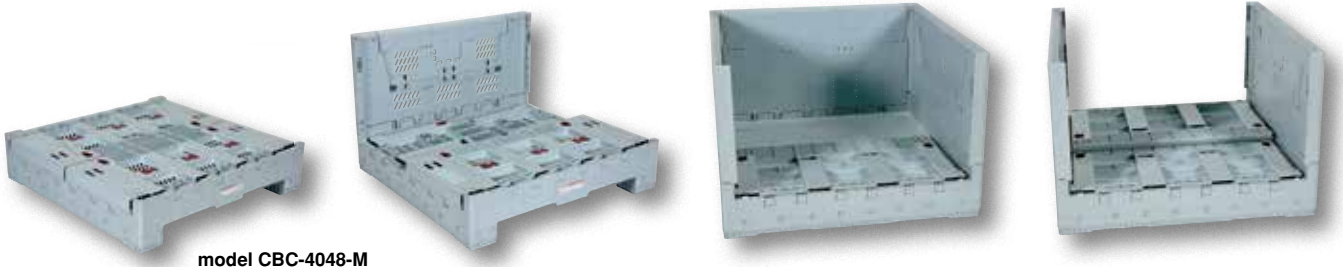

model CBC-4048-M