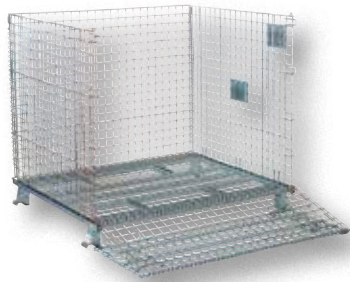

model MULTI-C

Multi-Height Container

Increase flexibility and accessibility with our Multi-Height Container. As the user loads or unloads the height can be increased or decreased. Includes one pallet base (with four way entry) and four side sections. Pallet base measures 47³/₁₆"W x 31³/₈"L x 5⁷/₈"H with fork openings: 8⁵/₁₆"W x 3⁷/₈"H on 14¹/₈" centers and 13¹/₈"W x 3⁷/₈"H on 19" centers. Polyethylene construction with steel corner hinges. Multiple units are not stackable.

MODEL NUMBER	OVERALL SIZE (W x D x H)	FOLDED SECTION (W x D x H)	UNIFORM CAPACITY	WEIGHT (POUND)
MULTI-C	47 ¹ / ₄ " x 31 ¹ / ₂ " x 37 ¹ / ₂ "	74 ¹ / ₂ " x 8 ³ / ₄ " x 2 ³ / ₄ "	2,500 lb.	126

Wire Containers

All steel construction with galvanized welded wire mesh. Corners have eyelets designed for rigidity and stacking. Legs are wrapped and welded around base to eliminate sharp edges. Containers can be stacked four (4) high and have a 4" clearance underneath to allow movement by fork or pallet trucks. Containers front half drop gate allows speed loading and access to stored goods. The collapsible design allows for efficient storage and transportation.

model CBC-4048-S

Collapsible Bulk Storage Containers

These rugged containers will fold flat for storage when not needed. Overall height when folded flat is only 11". Two-way fork entry openings are 33³/₄"W x 3³/₄"H. Uniform volume capacity is 26 cu-ft. Multiple units may be stacked up to three (3) high. Resistant to extreme high and low temperatures. Durable and easy to clean. Manufactured from HDPE.