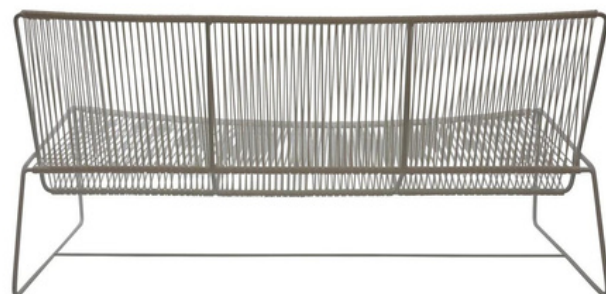

Harpy Bench

The new harpy bench is the perfect seat for a lazy Saturday and daydreamers. Invite a friend or two as this bench comfortably sits up to three people. No arm rests makes sitting in any position comfortable; you may even be tempted to take a nap. The breathable vinyl weave is great for outdoors as it dries fast after rain and won't lose color or integrity in the sun. Available in 18 shades of colorfast UV-resistant woven vinyl cord and 4 durable frame finishes. Note: Chrome and copper frame finishes are suitable for indoor use only. Proudly handmade in Toronto. Please allow for two weeks delivery for the United States and Canada.

30"(L) x 59"(W) x 28"(H) x 14"(SH) (38 lbs)

76 cm(L) x 150 cm(W) x 71 cm(H) x 36 cm(SH) (17 kg)