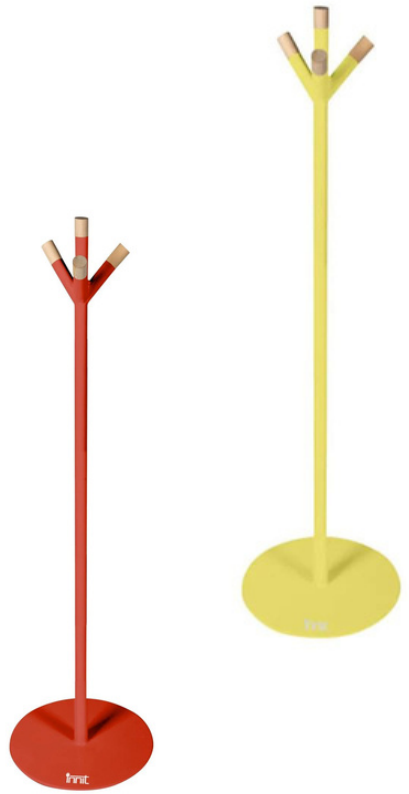

CariCoatTree

Perfect for residential entryways, offices, restaurants. This full size version of our Cari Perch comes with multiple powder coated and plated finishes for the steel parts and in blonde and brunette on the wooden parts. Solid and sturdy, this coat tree isn't just for coats but for umbrellas, hats, and backpacks too.

14" (W) x 14"(D) x 64"(H) x 68"(SH) (14lbs)
36 cm(W) x 36 cm(D) x 163 cm(H) x 173 cm (SH) (6 kg)