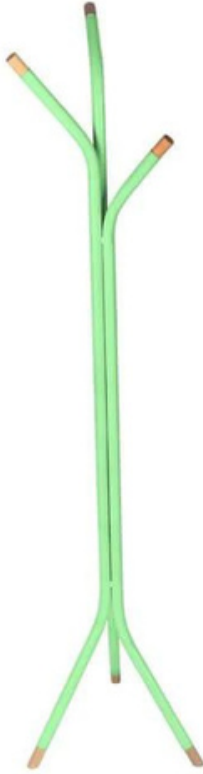

PachamaraCoTree

Pachamara = En Espanol literally “for a jacket”
Suitable for residential and commercial use, primarily for hanging jackets, but we’ll let you do your own experimenting with umbrellas, purses, hats, etc. Doing our part to keep your clothing and accoutrement off the floor and looking good.

14” (W) x 14”(D) x 64”(H) x 68”(SH) (14lbs)
36 cm(W) x 36 cm(D) x 163 cm(H) x 173 cm (SH) (6 kg)

- Yellow
- White
- Copper
- Black
- Mint