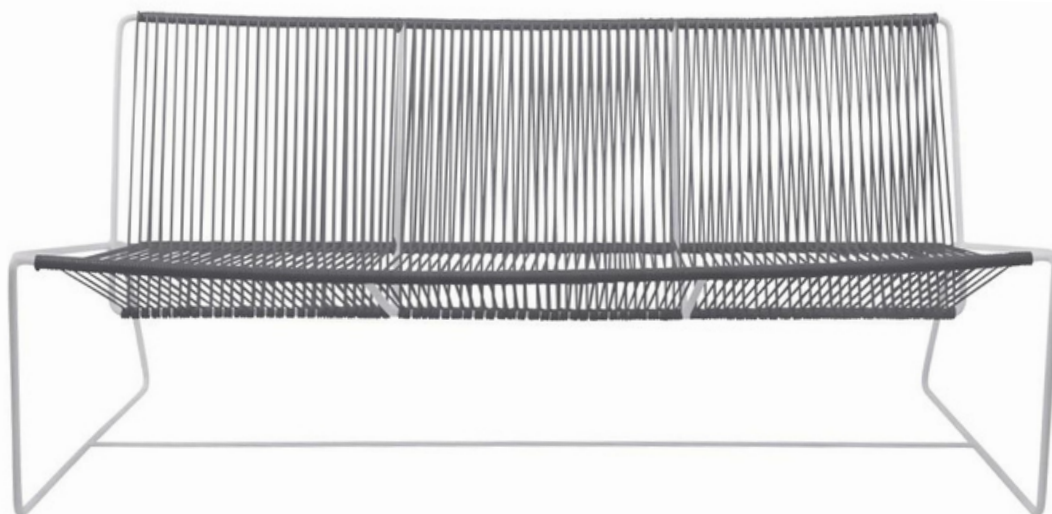

Harpy Bench

The new harpy bench is the perfect seat for a lazy Saturday and daydreamers. Invite a friend or two as this bench comfortably sits up to three people. No arm rests makes sitting in any position comfortable; you may even be tempted to take a nap. The breathable vinyl weave is great for outdoors as it dries fast after rain and won't lose color or integrity in the sun. Available in 18 shades of colorfast UV-resistant woven vinyl cord and 4 durable frame finishes. Note: Chrome and copper frame finishes are suitable for indoor use only. Proudly handmade in Toronto. Please allow for two weeks delivery for the United States and Canada.

30"(L) x 59"(W) x 28"(H) x 14"(SH) (38 lbs)

76 cm(L) x 150 cm(W) x 71 cm(H) x 36 cm(SH) (17 kg)