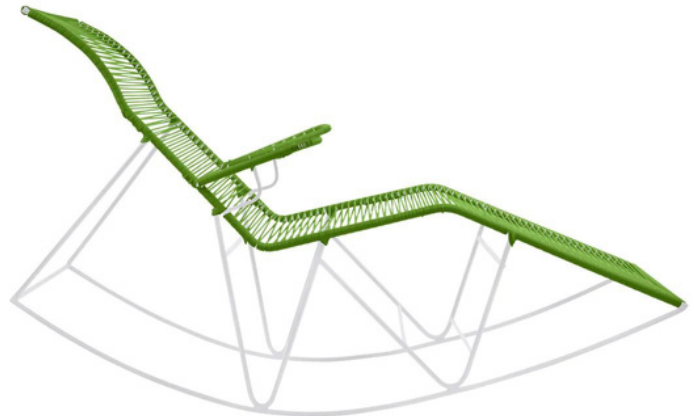

16" Height x 13" Diameter
41 cm Height x 33 cm Diameter

Powder Blue

Tangerine

Ivory

Coral

WahakaRockingChair

Studies show that when you sit in a rocking chair you become more relaxed. But what happens when you LAY in a rocking CHAISE? We're guessing that a sudden rush of endorphins is released in your brain creating a mood-boosting mind-altering buzz that can reduce stress and maybe even pain. Even better your confidence may improve because you'll look way cooler than sitting in any ordinary rocking chair. The Wahaka rocker is certainly a backyard/poolside statement-piece. It holds up in the rain and stays cool in the sun. Available in 18 shades of colorfast UV-resistant woven vinyl cord and 4 durable frame finishes. Note: Chrome and copper frame finishes are suitable for indoor use only. Proudly handmade in Toronto.

72" (L) x 29" (W) x 40" (H) x 18.5" (SH) (40 lbs)
183 cm (L) x 74 cm (W) x 102 cm (H) x 47 cm (SH) (18 kg)

YorChair

Old school meets new school with the Yor chair. Inspired by vintage schoolhouse chairs, the Yor fits into any modern living space easily. This chair does not try hard to be cool, it just is – with simple lines, a small footprint and an understated look. It can withstand the elements, is easy to clean and stays cool event in the hot sun. Available in 18 shades of colorfast UV-resistant woven vinyl cord and 4 durable frame finishes. Note: Chrome and copper frame finishes are suitable for indoor use only. Proudly handmade in Toronto. Please allow for two weeks delivery for the United States and Canada.