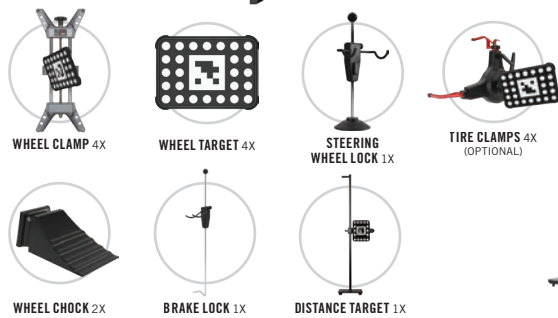

ADAS CALIBRATION SYSTEMS

FIND A SYSTEM THAT MEETS YOUR SHOP'S REQUIREMENTS

IA900WA

Offers Both Wheel Alignment & ADAS Calibration Capability In A Single, Affordable System. Improve Shop Efficiency & Profitability.

IDEAL FOR:

ACCESSORIES INCLUDED

AVAILABLE PACKAGES

- IA900WA PART# IA900WA (PG. 8)
- IA900WA +TABLET PART# IA900WAT (PG. 8)
- IA900WA LDW PART# IA900LDW (PG. 8)
- IA900WA LDW +TABLET PART# IA900LDWT (PG. 8)
- IA900WA ALL SYSTEMS PART# IA900AS (PG. 9)
- IA900WA ALL SYSTEMS +TABLET PART# IA900AST (PG. 9)