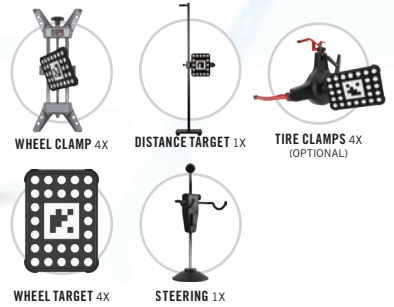

ACCESSORIES
INCLUDED

LANE DEPARTURE WARNING

VW/AUDI/PORSCHE LDW CSC0601/01	MERCEDES LDW CSC0601/02	HONDA/ACURA LDW CSC0601/05	MAZDA LDW CSC0601/12	NISSAN LDWII CSC0601/03-L	NISSAN LDWII CSC0601/03-R	HONDA/ACURA LDWII CSC0601/08-R	TOYOTA/LEXUS LDWII CSC0601/15	HYUNDAI/KIA LDWII CSC0601/07
NISSAN/INFINITI LDW CSC0601/06-L	NISSAN/INFINITI LDW CSC0601/06-R	ALFA ROMEO LDW CSC0601/10	HONDA/ACURA LDWII CSC0601/08-L	HONDA/ACURA LDWII CSC0601/08-R	MAZDA LDWII CSC0601/13-L	MAZDA LDWII CSC0601/13-R	SUBARU LDWII CSC0601/17	SUBARU LDWII CSC0601/17
HYUNDAI/KIA LDW CSC0601/09	TOYOTA/LEXUS LDW CSC0601/11	SUBARU LDW CSC0601/14	MERCEDES LDWII CSC0601/19	HONDA/ACURA LDWII CSC0601/24-1	NISSAN/INFINITI LDWIII CSC0601/04-L	NISSAN LDWIII CSC0601/04-R	TOYOTA/LEXUS LDWIII CSC0601/25	HYUNDAI/KIA LDWIII CSC0701/23
MITSUBISHI LDW CSC0601/22-L	MITSUBISHI LDW CSC0601/22-R	SUBARU LDW CSC0601/14	NISSAN/INFINITI LDWIII CSC0601/04-L	NISSAN LDWIII CSC0601/04-R	TOYOTA/LEXUS LDWIII CSC0601/25	NISSAN LDWIII CSC0601/04-R	TOYOTA/LEXUS LDWIII CSC0601/25	HYUNDAI/KIA LDWIII CSC0701/23