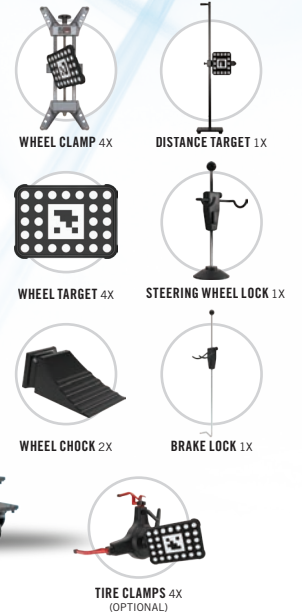

ACCESSORIES INCLUDED