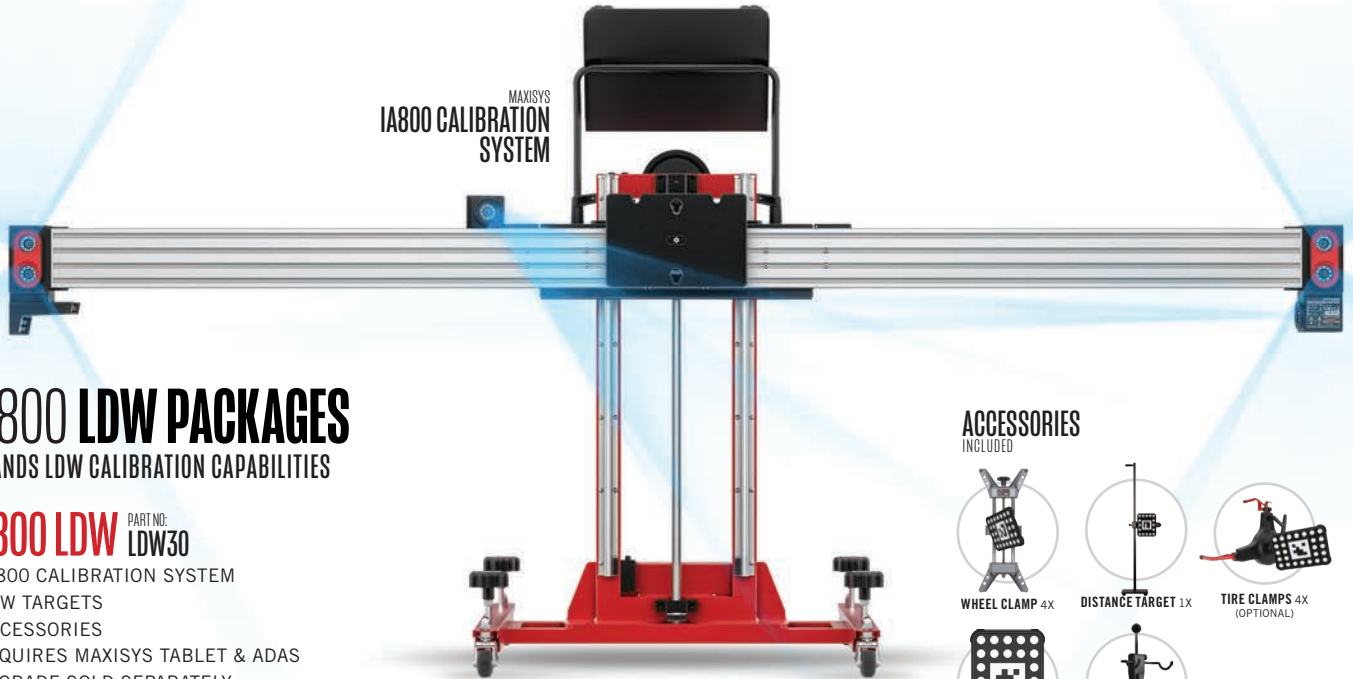

Available as a complete package or as an easy to install upgrade of your Autel Standard Calibration System. Provides the fastest, most accurate target positioning without mechanical measurements. Also performs Wheel Alignment Pre-Check.

ADAS CALIBRATION

6 HI-RES CAMERAS

WHEEL ALIGNMENT
PRE-CHECK

IDEAL
FOR:

BODY SHOP

GLASS REPAIR

GENERAL REPAIR

MAXISYS
IA800 CALIBRATION
SYSTEM