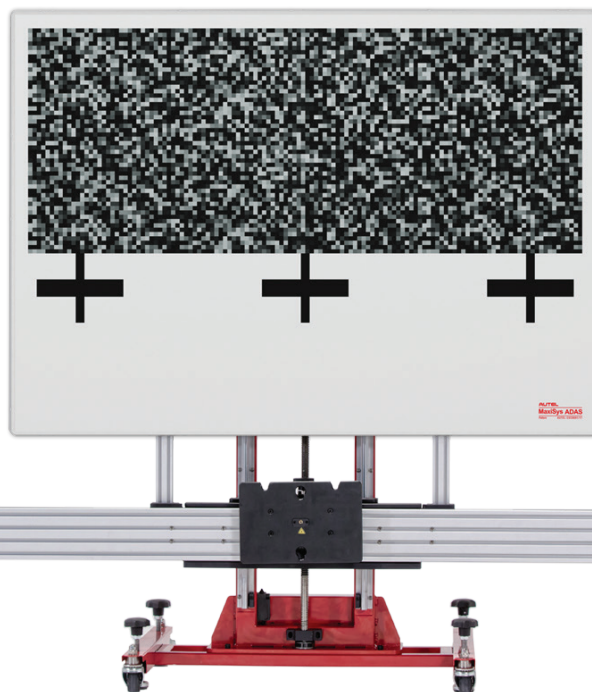

AVAILABLE PACKAGES

- STANDARD LDW PART# LDW20 (PG. 16)
- STANDARD LDW +TABLET PART# LDW20T (PG. 16)
- STANDARD ALL SYSTEMS PART# AS20 (PG. 17)
- STANDARD ALL SYSTEMS +TABLET PART# AS20T (PG. 17)