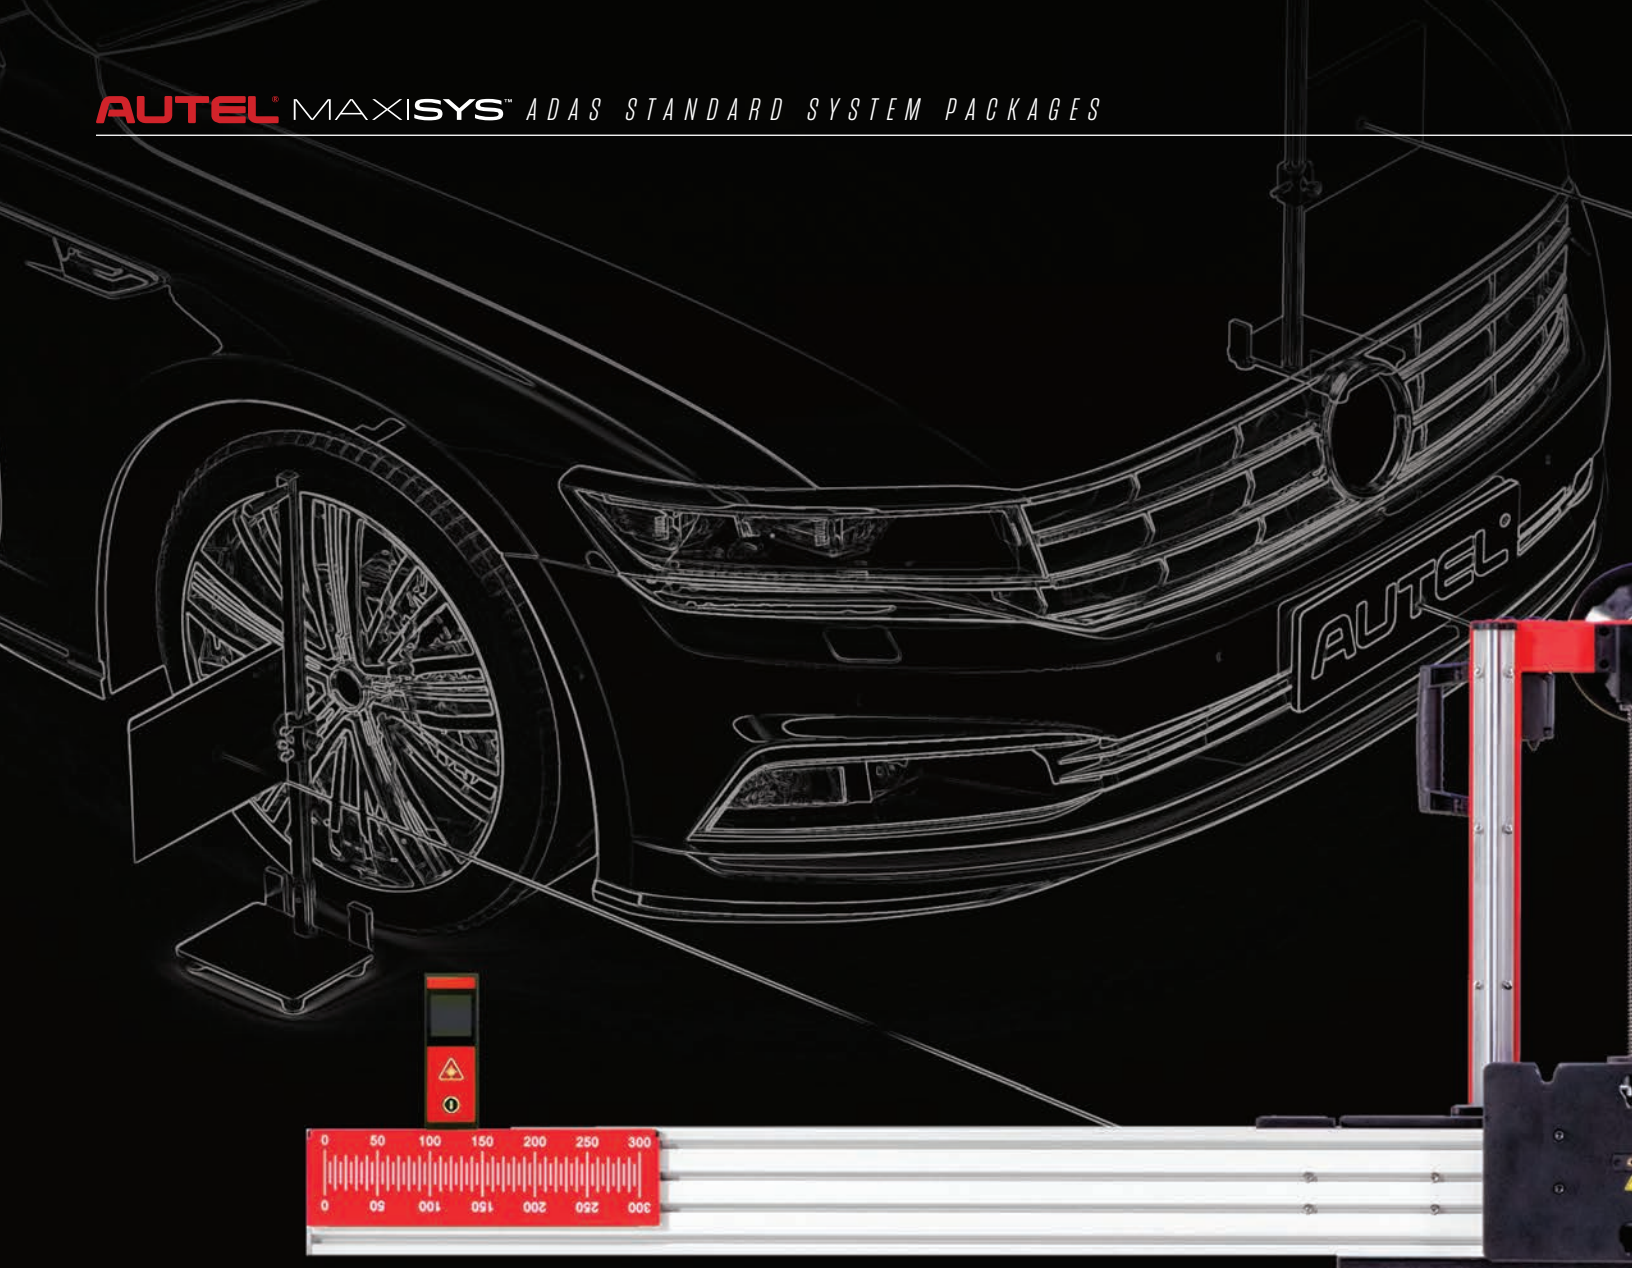

ADAS STANDARD CALIBRATION PACKAGES

IDEAL FOR:

-  BODY SHOP
-  GLASS REPAIR
-  GENERAL REPAIR

BRING ADAS CALIBRATION IN-HOUSE

The Autel MaxiSYS ADAS Standard calibration system is ideal for in-shop calibrations, for use on an alignment lift, or integrated with a compatible Alignment Machine. The sturdy, adjustable frame provides a new station to bring ADAS Calibration services in-house.