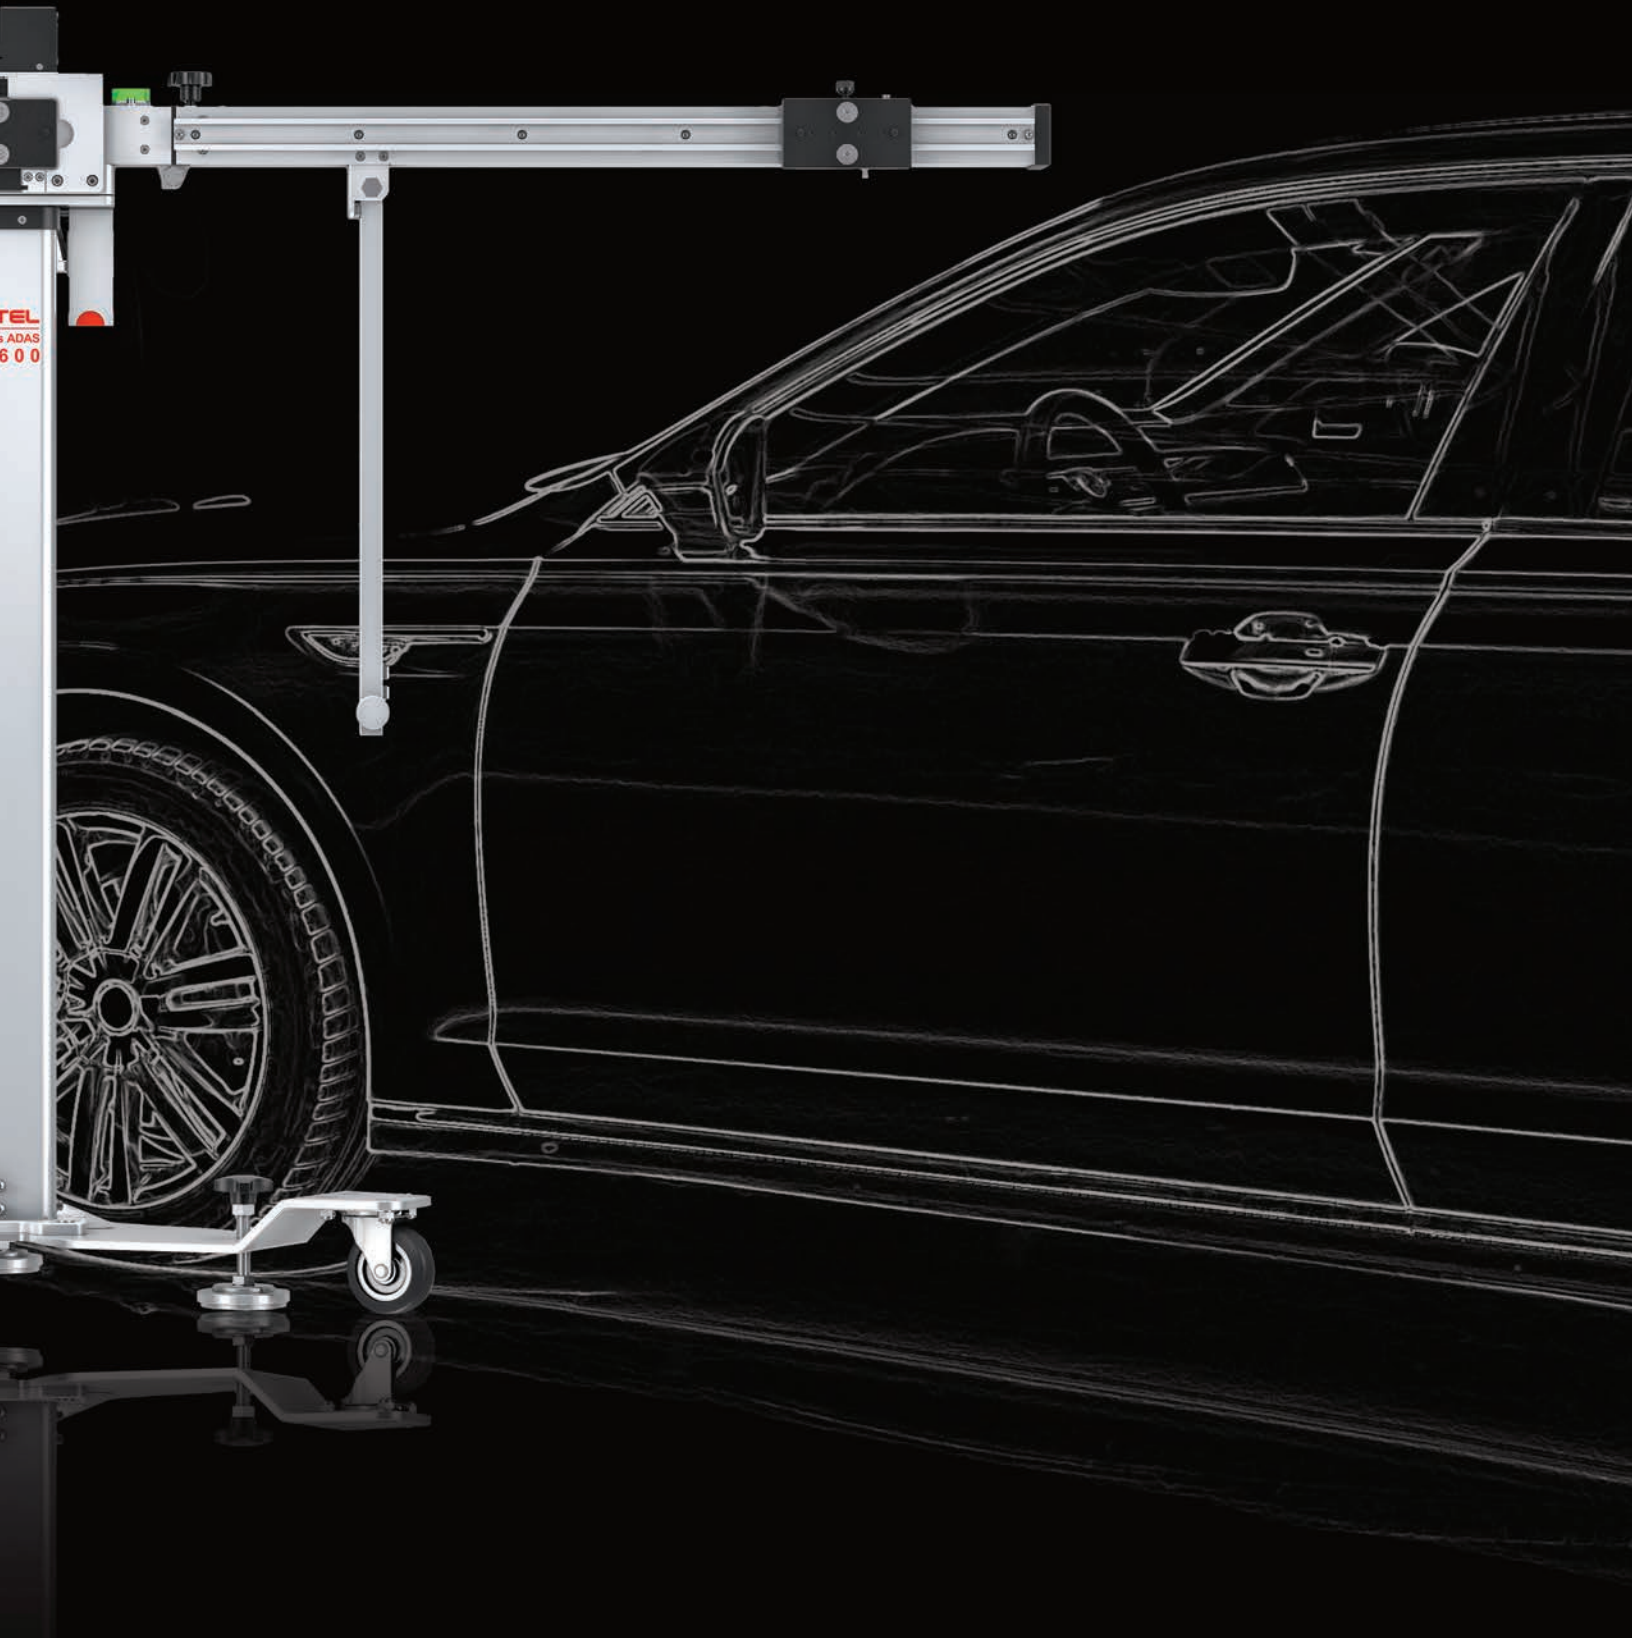

TEL
ADAS
600