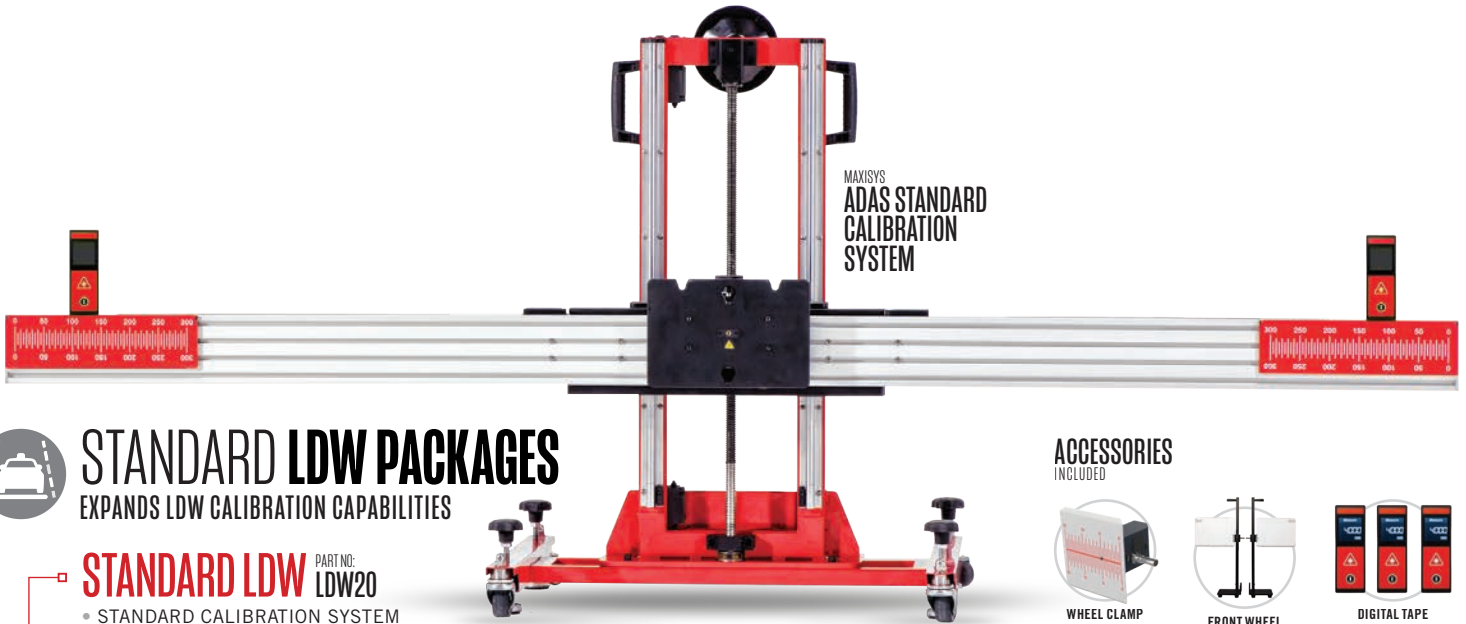

WHEEL CLAMP
LASER 4X

FRONT WHEEL
DIALS 2X

DIGITAL TAPE
MEASURE 3X

MAXISYS
ADAS STANDARD
CALIBRATION
SYSTEM

STANDARD LDW PACKAGES

EXPANDS LDW CALIBRATION CAPABILITIES

STANDARD LDW PART NO: LDW20

- STANDARD CALIBRATION SYSTEM
- LDW TARGETS
- ACCESSORIES
- REQUIRES MAXISYS TABLET & ADAS UPGRADE SOLD SEPARATELY

STANDARD LDW + TABLET PART NO: LDW20T

- STANDARD CALIBRATION SYSTEM
- LDW TARGETS
- ACCESSORIES
- MAXISYS MS909 TABLET
- MAXIFLASH VCI
- ADAS SOFTWARE UPGRADE