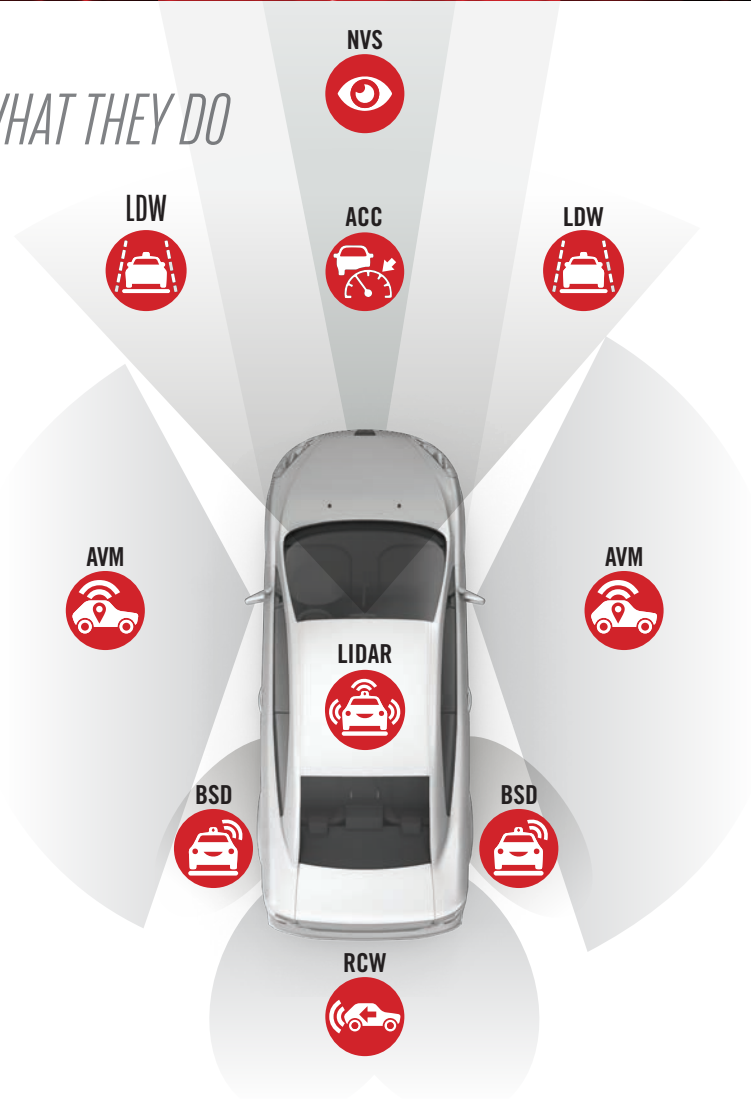

Source: [marketsandmarkets.com](https://www.marketsandmarkets.com)

ADAS APPLICATIONS WHAT THEY ARE & WHAT THEY DO

ACC | ADAPTIVE CRUISE CONTROL
Adjusts Vehicle Speed to Maintain a Safe Distance with Vehicles Ahead

AVM | AROUND VIEW MONITORING
Provides 360-Degree, Bird's-Eye View to Help with Drivers Park More Easily

BSD | BLIND SPOT DETECTION
Detects and Warns Driver of Vehicles in Either Driver or Passenger Rear Corners (Blind Spot)

LDW | LANE DEPARTURE WARNING
Warns Driver when the Vehicle Drifts Out of Their Lane

LIDAR | LIGHT IMAGING DETECTION & RANGING
Detects Objects in Vehicle Vicinity to Create a 3D Map of Objects and Surroundings

NVS | NIGHT VISION SYSTEM
Improves a Driver's Vision in Darkness or Poor Weather

RCW | REAR COLLISION WARNING
Warns the Driver of Vehicles Coming Close to the Rear of Their Vehicle

CALIBRATION WHEN IS IT REQUIRED?