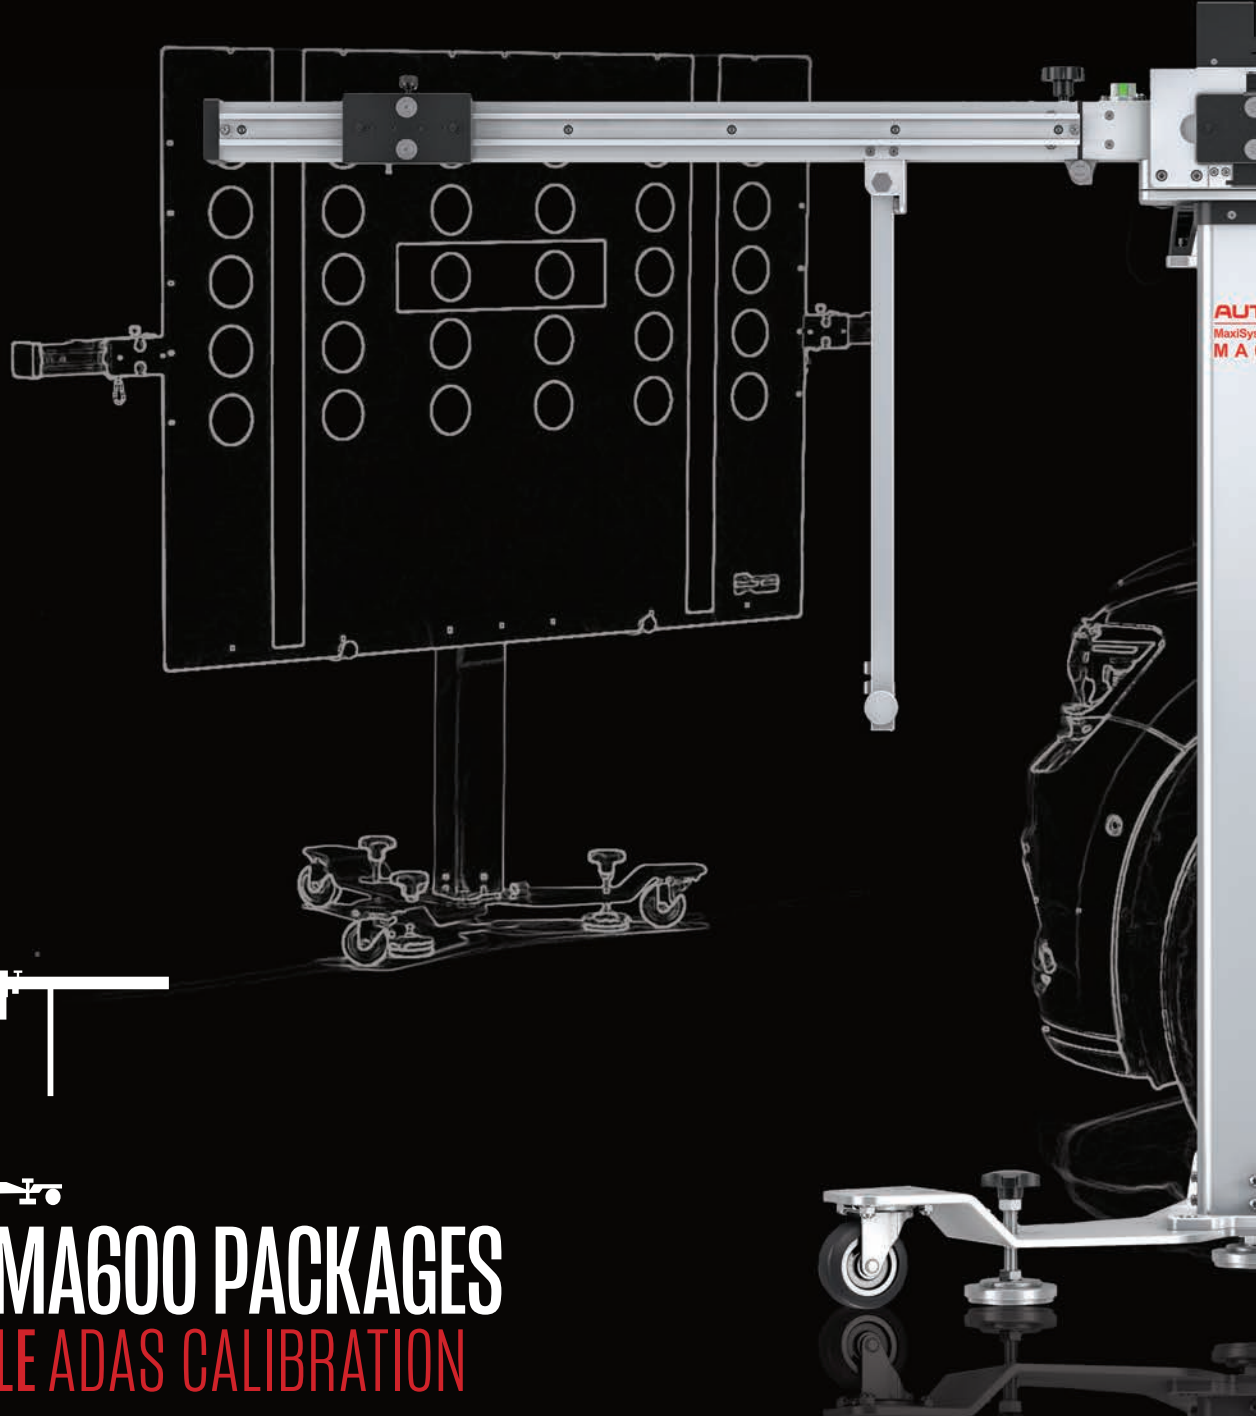

COMPACT

MOBILE

GLASS REPAIR

ADAS CALIBRATION

ADAS MA600 PACKAGES

PORTABLE ADAS CALIBRATION

The Autel MaxiSYS ADAS MA600 portable calibration system is ideal for multi-location shops. The compact frame, folds and disassembles to easily fit into the trunk of a car or service truck for easy transportation.