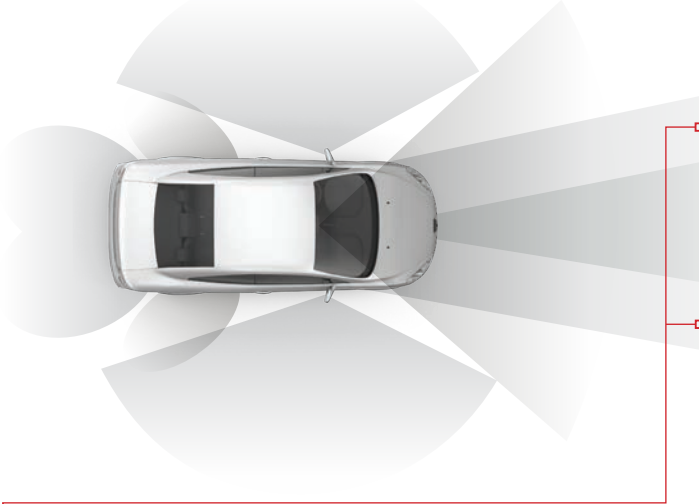

HYUNDAI/KIA LDWIII
CSC0701/23

TOYOTA LDWIV
CSC0601/11-01

MA600 ALL SYSTEMS PACKAGES

THE ULTIMATE PACKAGES FOR CALIBRATION CAPABILITIES

MA600 ALL SYSTEMS PART NO: MAS20

- MA600 CALIBRATION SYSTEM
- LDW, AVM, NVS, ACC, BSD, LIDAR, RCW TARGETS
- ACCESSORIES
- REQUIRES MAXISYS TABLET & ADAS UPGRADE SOLD SEPARATELY