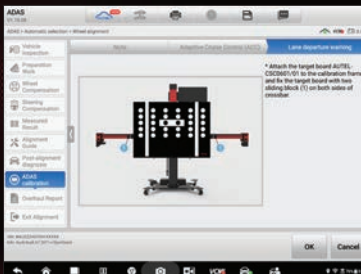

EXCLUSIVELY FOR USE WITH THE IA900WA

- IA900WA +TABLET PART# IA900WAT (PG. 8)
- IA900WA LDW +TABLET PART# IA900LDWT (PG. 8)
- IA900WA ALL SYSTEMS +TABLET PART# IA900AST (PG. 9)

IA900 ADAS CALIBRATION SOFTWARE

The Industry's Fastest & Most Accurate Frame Placement with Target Position Validation.

Step-By-Step Illustrated Full-Color Instructions Walk the User Through the ADAS Calibration Process.

Set ADAS Calibration Target Height with the Push of a Button.