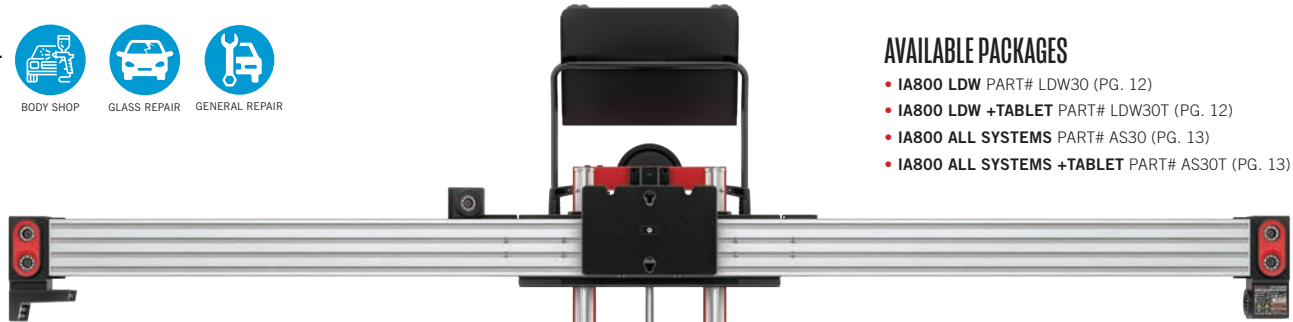

IA800 Available as a complete package or as an easy to install upgrade of your Autel Standard Calibration System. Provides the fastest, most accurate target positioning without mechanical measurements. Also performs Wheel Alignment Pre-Check.

IDEAL FOR:

BODY SHOP

GLASS REPAIR

GENERAL REPAIR

AVAILABLE PACKAGES

- IA800 LDW PART# LDW30 (PG. 12)
- IA800 LDW +TABLET PART# LDW30T (PG. 12)
- IA800 ALL SYSTEMS PART# AS30 (PG. 13)
- IA800 ALL SYSTEMS +TABLET PART# AS30T (PG. 13)