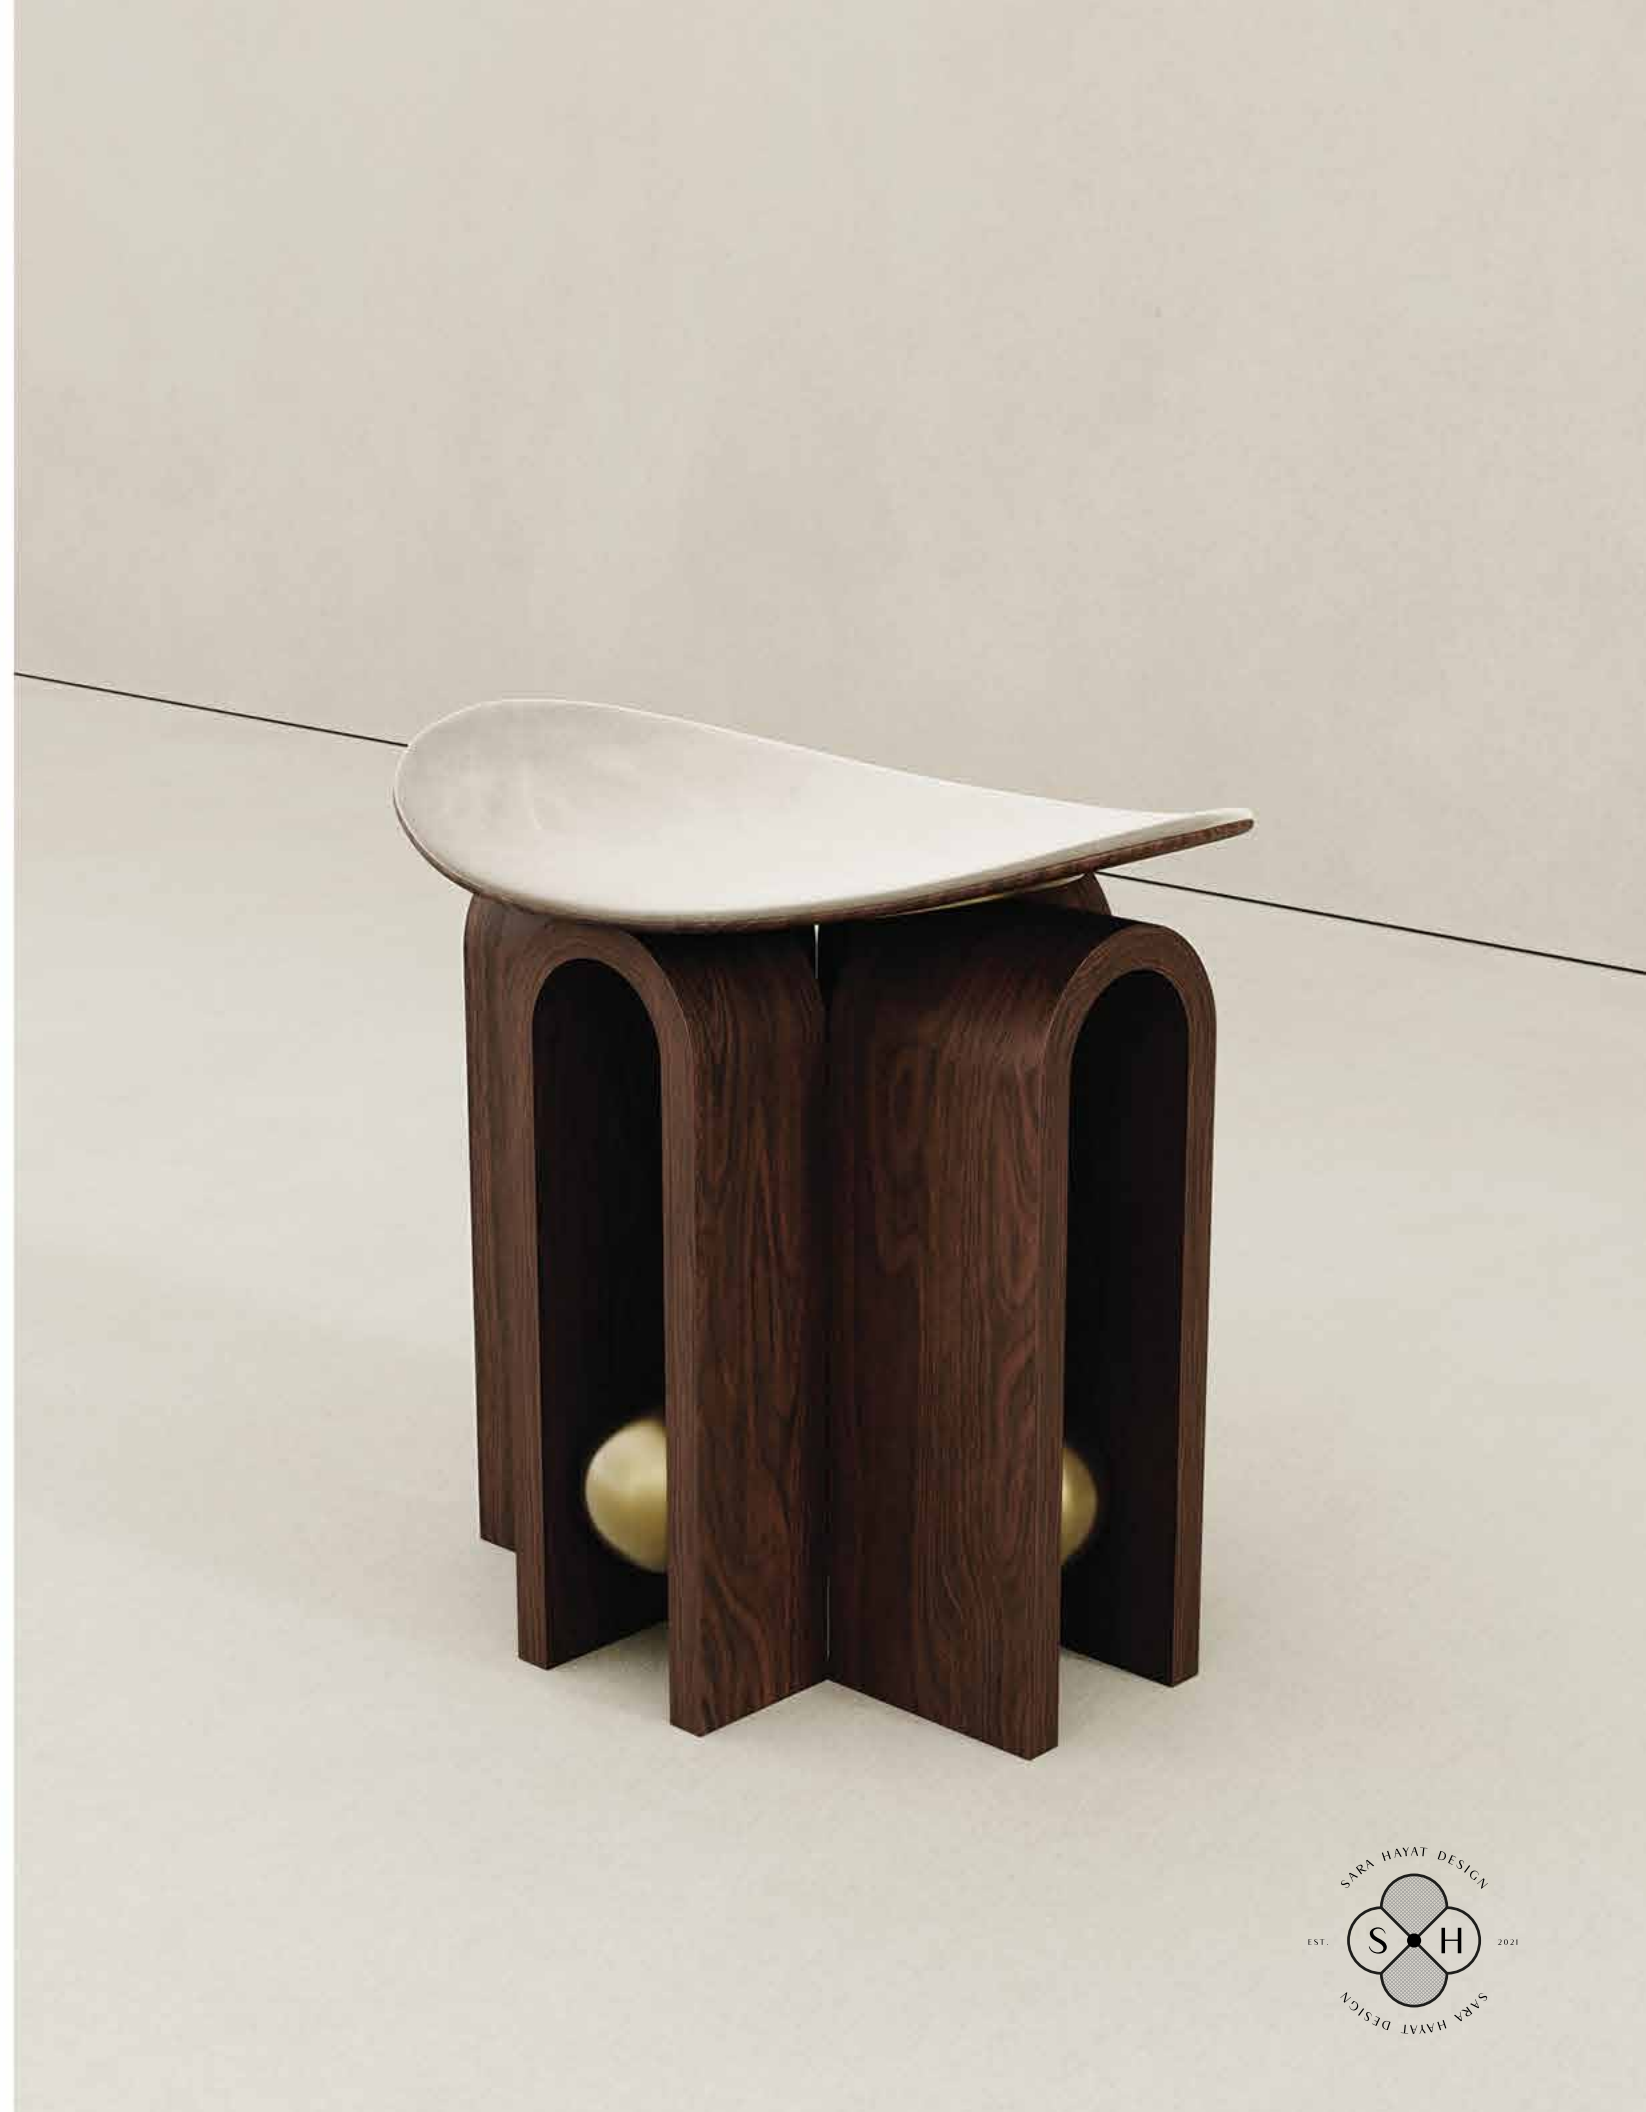

© Design Copyright by Sara Hayat