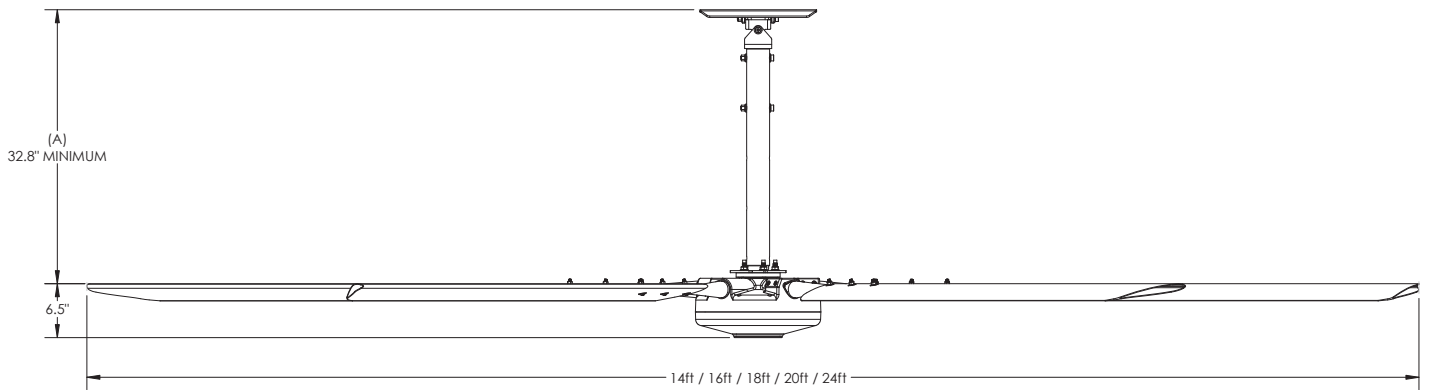

AIRFOIL DIAMETER	14ft	16ft	18ft	20ft	24ft
Airfoil Material	6005A Structural Grade Aluminum				
Airfoil Width	7in				
Number of Airfoils	5				
Airfoil Color	Anodized Silver				

PERFORMANCE	14ft	16ft	18ft	20ft	24ft
Max Speed (RPM)	103	95	93	73	64
Recommended Spacing	70ft	80ft	90ft	100ft	120ft
Max Affected Area (SQFT)	7,744	10,000	12,769	15,625	22,500
Sound Level dBA at Max Speed	<55	<55	<55	<55	<55

HANGING REQUIREMENTS	14ft	16ft	18ft	20ft	24ft
Hanging Weight (lbs)	168	175	183	190	204

**MOTOR AND DRIVE TRAIN**

14ft

16ft

18ft

20ft

24ft

Motor Type	Brushless Direct Current Motor				
Max Watts (W)	715	1013	1472	1020	1219
Operating Temp Range	14° to 140°F (-10° to 60°C)				