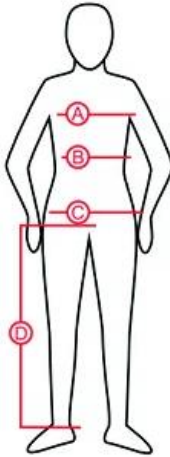

HOLEBROOK SWEDEN

SIZE GUIDE FOR LADIES

- A. Measure the fullest part of your bust while wearing a bra that fits.
- B. Measure your waist at the narrowest point.
- C. Measure the fullest part of your hips.
- D. Inside leg is measured from the top of your inside leg down to the floor.

Measurements in centimeters.

Woman	XS	S	M	L	XL	XXL
Chest - A	84-86	86-90	92-96	98-102	104-108	112-116
Waist - B	66-70	70-74	76-80	82-86	88-92	96-100
Seat - C	88-92	92-96	98-102	104-108	110-114	118-122
Inside leg length - D	78	79	80	81	82	83
EU	32-34	36-38	40-42	44-46	48-50	52-54
UK	6-8	10-12	14-16	18-20	22-24	26-28
US	2-4	6-8	10-12	14-16	18-20	22-24

SIZE GUIDE FOR GENTS

- A. Measure your chest over the fullest part.
- B. Measure your waist at the narrowest point.
- C. Measure the fullest part of your hips.

Measurements in centimeters.

Men	XS	S	M	L	XL	XXL	XXXL
Chest - A	88-92	92-96	98-102	104-108	110-114	118-122	126-130
Waist - B	76-80	80-84	86-90	92-96	98-102	106-110	114-118
Seat - C	92-96	96-100	102-106	108-112	114-118	122-126	130-134
Eu	46	48	50	52/54	56	58/60	62
UK/US	36	38	40	42/44	46	48/50	52