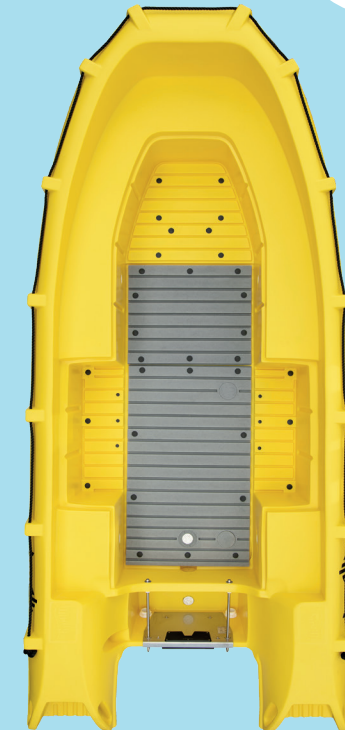

▶ Whaly 310

£2199.00  
Hull Only

▼ Specifications Whaly 310

Lenght (L.O.A)	3.10 m / 10'2"
Width	1.73 m / 5'8"
Shaft Length	Short 0.42 m / 16.5"
Draft	0.20 m / 8"
Weight (Approx)	105 kg / 232 lbs
CE Cat. C Max. number of persons	4
CE Cat. C Max. Capacity/Load	488 kg / 1076 lbs
USCG Max. number of persons	3
USCG Max. Capacity Load	294 kg / 650 lbs
Max engine weight	52 kg / 115 lbs
Max engine power	7.4 kW / 10 HP
Colours	
Optional Colours	On request

▶ Whaly 370

£2899.00  
Hull Only

▼ Specifications Whaly 370

Lenght (L.O.A)	3.70 m / 12'2"
Width	1.73 m / 5'8"
Shaft Length	Long 0.52 m / 20.5"
Draft	0.20 m / 8"
Weight (Approx)	144 kg / 318 lbs
CE Cat. C Max. number of persons	6
CE Cat. C Max. Capacity/Load	616 kg / 1358 lbs
USCG Max. number of persons	4
USCG Max. Capacity Load	408 kg / 900 lbs
Max engine weight	74 kg / 163 lbs
Max engine power	18.6 kW / 25 HP
Colours	
Optional Colours	On request

▶ Whaly 400

£4299.00  
Hull Only

▼ Specifications Whaly 400

Lenght (L.O.A)	3.95 m / 13'
Width	1.75 m / 5'8"
Shaft Length	Long 0.52 m / 20.5"
Draft	0.25 m / 10"
Weight (Approx)	210 kg / 462 lbs
CE Cat. C Max. number of persons	6
CE Cat. C Max. Capacity/Load	522 kg / 1151 lbs
USCG Max. number of persons	5
USCG Max. Capacity Load	482 kg / 1063 lbs
Max engine weight	118 kg / 260 lbs
Max engine power	38 kW / 50 HP (recommended 20-50 HP)
Colours	
Optional Colours	On request