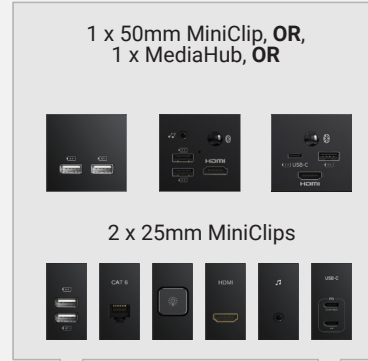

Multimedia | Extenders

Great combinations. MediaHub or MiniClip modules paired with PowerHub.

PowerHub plus MediaHub or MiniClip
(Brushed aluminum illustrated)