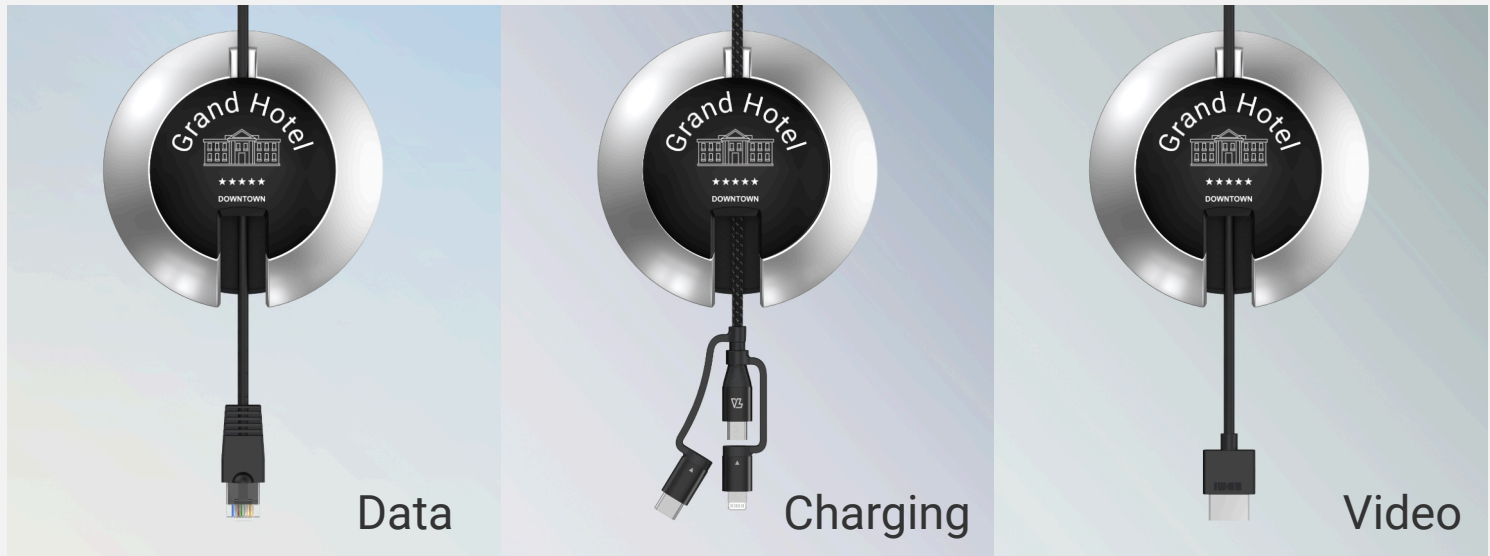

Other | PullThrough Pro

Wired internet, high resolution AV, multiple device charging.

TA-7300

PullThrough Pro

PullThrough Pro is the perfect companion for presenting internet or multimedia cables. Add a guest-facing data, video or charging connection using this stylish black or silver cable holder. All PullThrough products come with our exclusive DeskCard which allows you to advertise, supply guest information, or provide instructions and can also be customized with your own logo (minimum order quantity applies).

Add a DeskCard to conveniently display guest instructions. The PullThrough Pro base is available in silver or black. Order cables separately.