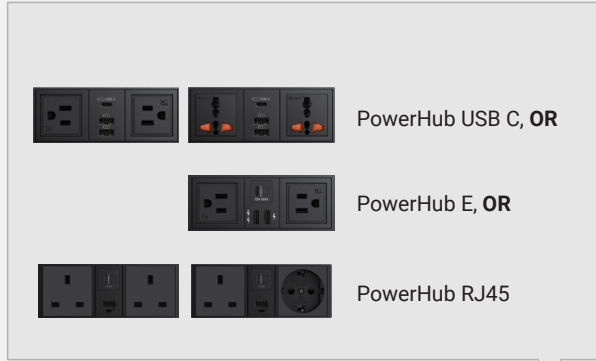

Multimedia | Extenders

Great combinations. MediaHub or MiniClip modules paired with PowerHub.

PowerHub plus MediaHub or MiniClip
(Brushed aluminum illustrated)