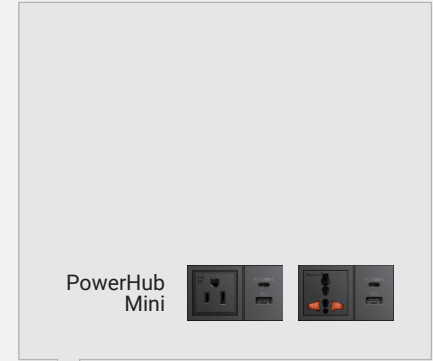

Multimedia | Extenders

Great combinations. MediaHub or MiniClip modules paired with PowerHub.

PowerHub plus MediaHub or MiniClip
(Brushed aluminum illustrated)