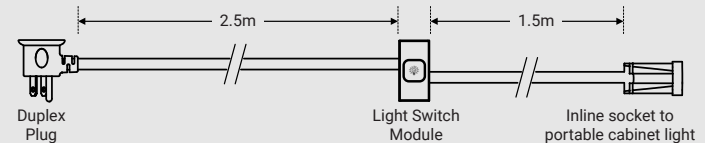

Dimensions