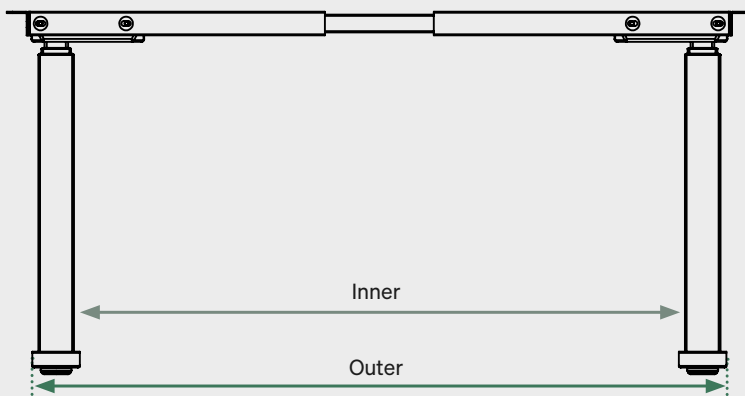

SIDE BRACKET DIMENSIONS

CROSS BAR DIMENSIONS

LEG DIMENSIONS

FOOT DIMENSIONS

STANDARD LEG SPACING GUIDE

Desktop Size	Inner Leg Spacing	Outer Leg Spacing
1200mm	934.8mm	1074.8mm
1500mm	1198.8mm	1318.8mm
1800mm	1393.8mm	1513.8mm

Standard Sizing

Standard Finishes

WHITE

BLACK

BAMBOO

BLACK + WHITE

Core Material	Decorwood (Medium Density Fibreboard)
Finish	Melamine Decorative Surface (Laminate)
Standard Sizes	1000×600mm 1200×750mm 1500×750mm 1800×750mm
Desktop Thickness	25mm
Custom Sizes	Not Available
Predrilled	Yes