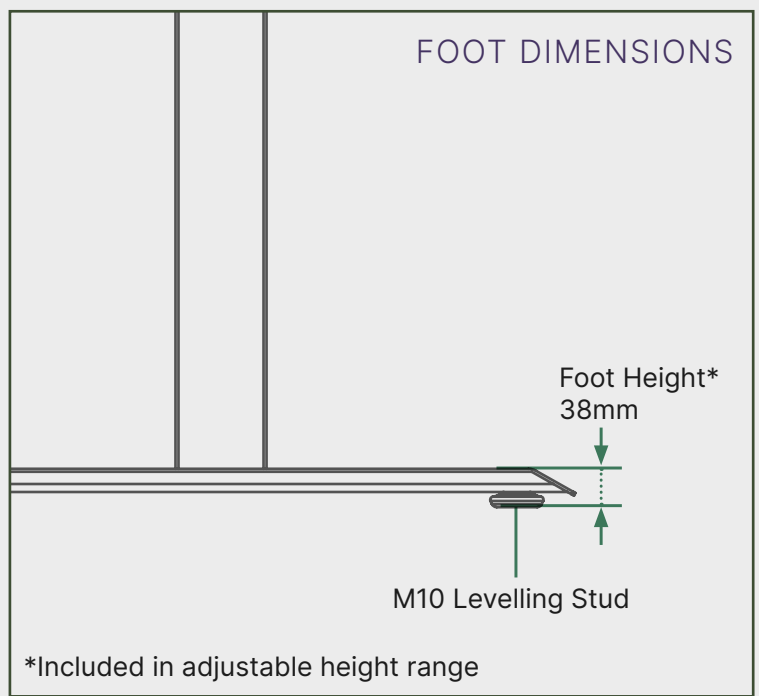

Recommended for home and work space

Height Range*	With Desktop: 61.5 - 99.5cm No Desktop: 60 - 98cm
Gross Weight	26kg
Travel Speed	25mm per second loaded
Noise Level	40db in motion
Suitable Desktop Size	1200 - 1800mm
Weight Capacity	80kg
Power	240V, 200W (0.1 on standby)
Warranty	2 Years
Finish Options	●

SIDE BRACKET DIMENSIONS

CROSS BAR DIMENSIONS

LEG DIMENSIONS

FOOT DIMENSIONS

STANDARD LEG SPACING GUIDE

Desktop Size	Inner Leg Spacing	Outer Leg Spacing
1200mm	934.8mm	1074.8mm
1500mm	1198.8mm	1318.8mm
1800mm	1393.8mm	1513.8mm

Standard Sizing

Standard Finishes

WHITE

BLACK

BAMBOO

BLACK + WHITE

Core Material	Decorwood (Medium Density Fibreboard)
Finish	Melamine Decorative Surface (Laminate)
Standard Sizes	1000×600mm 1200×750mm 1500×750mm 1800×750mm
Desktop Thickness	25mm
Custom Sizes	Not Available
Predrilled	Yes

BAMBOO

Core Material	Bamboo
Finish	Clear polyurethane hard wearing finish
Standard Sizes	1000×600mm 1200×750mm 1500×750mm 1800×750mm
Desktop Thickness	25mm
Custom Sizes	Not Available
Predrilled	Yes