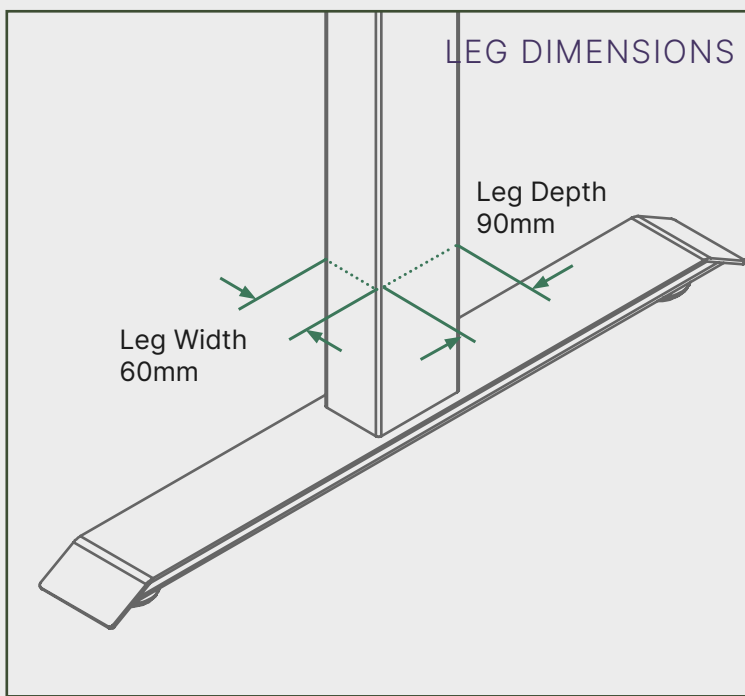

Recommended for home and work space

Height Range*	With Desktop: 61.5 - 99.5cm No Desktop: 60 - 98cm
Gross Weight	26kg
Travel Speed	25mm per second loaded
Noise Level	40db in motion
Suitable Desktop Size	1200 - 1800mm
Weight Capacity	80kg
Power	240V, 200W (0.1 on standby)
Warranty	2 Years
Finish Options	●

SIDE BRACKET DIMENSIONS

CROSS BAR DIMENSIONS

LEG DIMENSIONS

FOOT DIMENSIONS

STANDARD LEG SPACING GUIDE

Desktop Size	Inner Leg Spacing	Outer Leg Spacing
1200mm	934.8mm	1074.8mm
1500mm	1198.8mm	1318.8mm
1800mm	1393.8mm	1513.8mm

Standard Sizing

Standard Finishes

WHITE

BLACK

BAMBOO

BLACK + WHITE

Core Material	Decorwood (Medium Density Fibreboard)
Finish	Melamine Decorative Surface (Laminate)
Standard Sizes	1000×600mm 1200×750mm 1500×750mm 1800×750mm
Desktop Thickness	25mm
Custom Sizes	Not Available
Predrilled	Yes

BAMBOO

Core Material	Bamboo
Finish	Clear polyurethane hard wearing finish
Standard Sizes	1000×600mm 1200×750mm 1500×750mm 1800×750mm
Desktop Thickness	25mm
Custom Sizes	Not Available
Predrilled	Yes