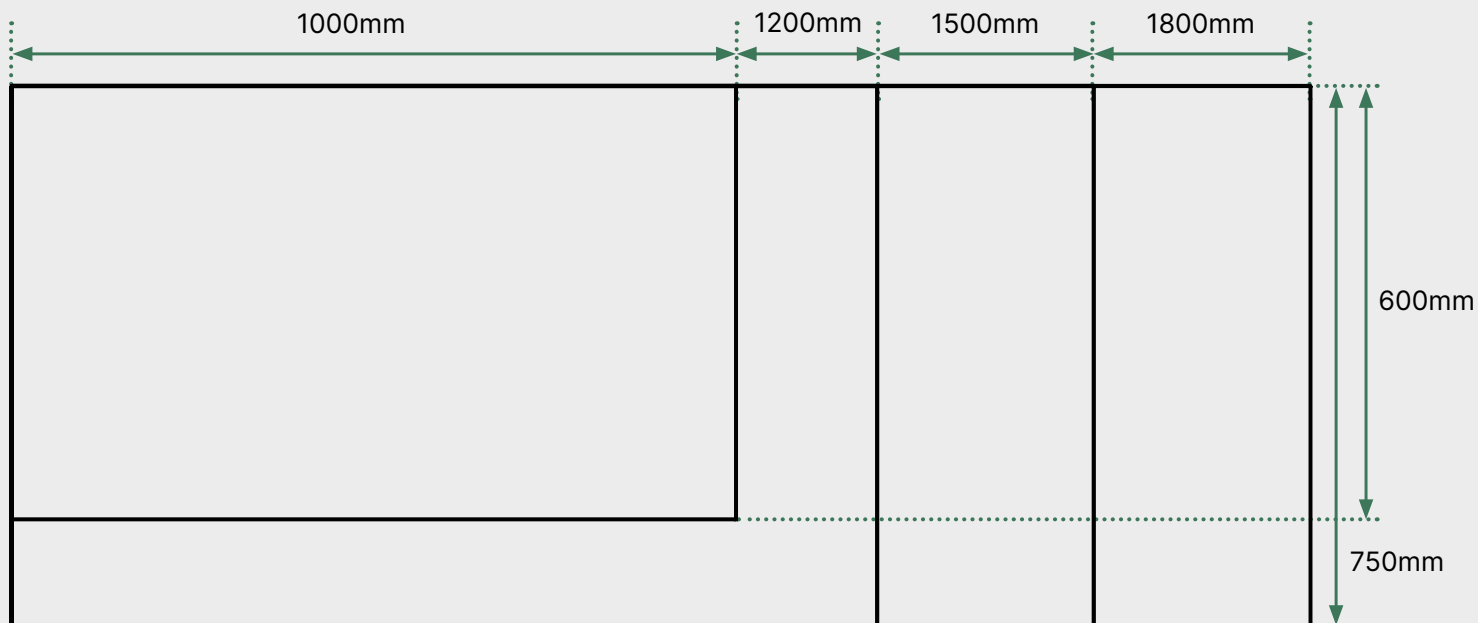

Recommended for home and work space

Height Range*	With Desktop: 61.5 - 99.5cm No Desktop: 60 - 98cm
Gross Weight	26kg
Travel Speed	25mm per second loaded
Noise Level	40db in motion
Suitable Desktop Size	1200 - 1800mm
Weight Capacity	80kg
Power	240V, 200W (0.1 on standby)
Warranty	2 Years
Finish Options	●

SIDE BRACKET DIMENSIONS

CROSS BAR DIMENSIONS

LEG DIMENSIONS

FOOT DIMENSIONS

STANDARD LEG SPACING GUIDE

Desktop Size	Inner Leg Spacing	Outer Leg Spacing
1200mm	934.8mm	1074.8mm
1500mm	1198.8mm	1318.8mm
1800mm	1393.8mm	1513.8mm

Standard Sizing

Standard Finishes

WHITE

BLACK

BAMBOO

BLACK + WHITE

Core Material	Decorwood (Medium Density Fibreboard)
Finish	Melamine Decorative Surface (Laminate)
Standard Sizes	1000×600mm 1200×750mm 1500×750mm 1800×750mm
Desktop Thickness	25mm
Custom Sizes	Not Available
Predrilled	Yes

BAMBOO

Core Material	Bamboo
Finish	Clear polyurethane hard wearing finish
Standard Sizes	1000×600mm 1200×750mm 1500×750mm 1800×750mm
Desktop Thickness	25mm
Custom Sizes	Not Available
Predrilled	Yes