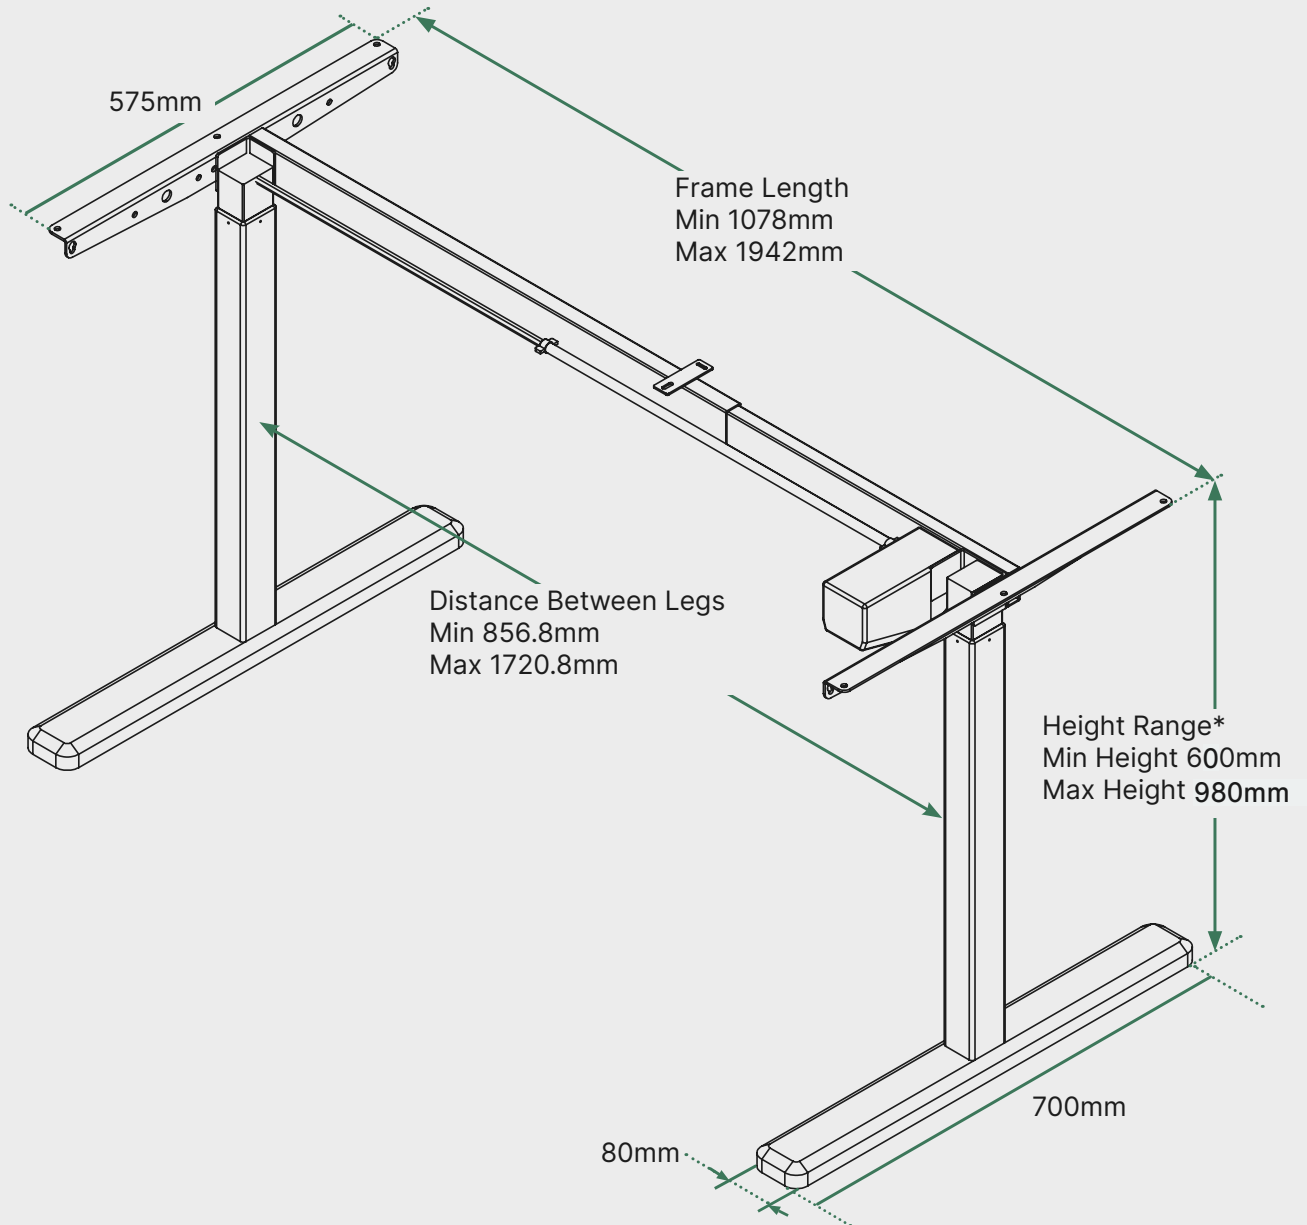

Recommended for home and work space

Height Range*	With Desktop: 61.5 - 99.5cm No Desktop: 60 - 98cm
Gross Weight	26kg
Travel Speed	25mm per second loaded
Noise Level	40db in motion
Suitable Desktop Size	1200 - 1800mm
Weight Capacity	80kg
Power	240V, 200W (0.1 on standby)
Warranty	2 Years
Finish Options	●

SIDE BRACKET DIMENSIONS

CROSS BAR DIMENSIONS

LEG DIMENSIONS

FOOT DIMENSIONS

STANDARD LEG SPACING GUIDE

Desktop Size	Inner Leg Spacing	Outer Leg Spacing
1200mm	934.8mm	1074.8mm
1500mm	1198.8mm	1318.8mm
1800mm	1393.8mm	1513.8mm

Standard Sizing

Standard Finishes

WHITE

BLACK

BAMBOO

BLACK + WHITE

Core Material	Decorwood (Medium Density Fibreboard)
Finish	Melamine Decorative Surface (Laminate)
Standard Sizes	1000×600mm 1200×750mm 1500×750mm 1800×750mm
Desktop Thickness	25mm
Custom Sizes	Not Available
Predrilled	Yes

BAMBOO

Core Material	Bamboo
Finish	Clear polyurethane hard wearing finish
Standard Sizes	1000×600mm 1200×750mm 1500×750mm 1800×750mm
Desktop Thickness	25mm
Custom Sizes	Not Available
Predrilled	Yes