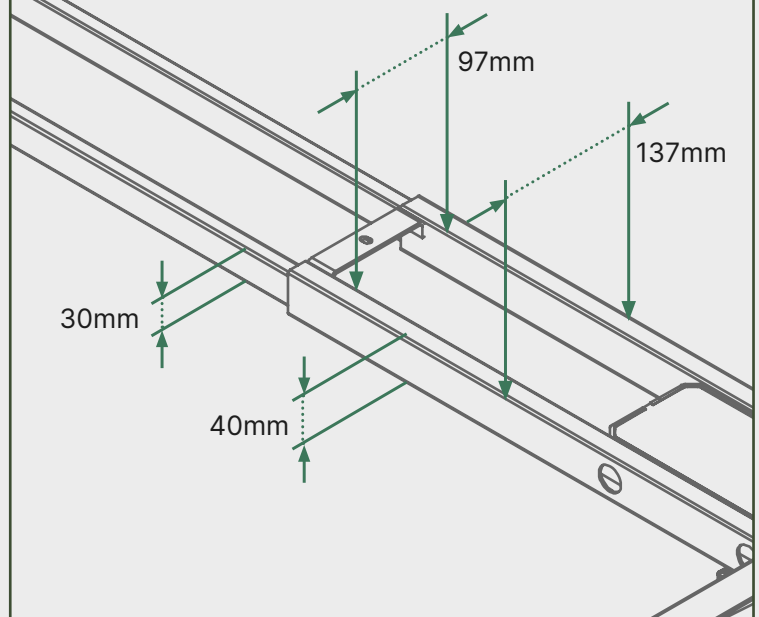

Recommended for home and work space

Height Range*	With Desktop: 61.5 - 99.5cm No Desktop: 60 - 98cm
Gross Weight	26kg
Travel Speed	25mm per second loaded
Noise Level	40db in motion
Suitable Desktop Size	1200 - 1800mm
Weight Capacity	80kg
Power	240V, 200W (0.1 on standby)
Warranty	2 Years
Finish Options	●

SIDE BRACKET DIMENSIONS

CROSS BAR DIMENSIONS

LEG DIMENSIONS

FOOT DIMENSIONS

STANDARD LEG SPACING GUIDE

Desktop Size	Inner Leg Spacing	Outer Leg Spacing
1200mm	934.8mm	1074.8mm
1500mm	1198.8mm	1318.8mm
1800mm	1393.8mm	1513.8mm

Standard Sizing

Standard Finishes

WHITE

BLACK

BAMBOO

BLACK + WHITE

Core Material	Decorwood (Medium Density Fibreboard)
Finish	Melamine Decorative Surface (Laminate)
Standard Sizes	1000×600mm 1200×750mm 1500×750mm 1800×750mm
Desktop Thickness	25mm
Custom Sizes	Not Available
Predrilled	Yes

BAMBOO

Core Material	Bamboo
Finish	Clear polyurethane hard wearing finish
Standard Sizes	1000×600mm 1200×750mm 1500×750mm 1800×750mm
Desktop Thickness	25mm
Custom Sizes	Not Available
Predrilled	Yes