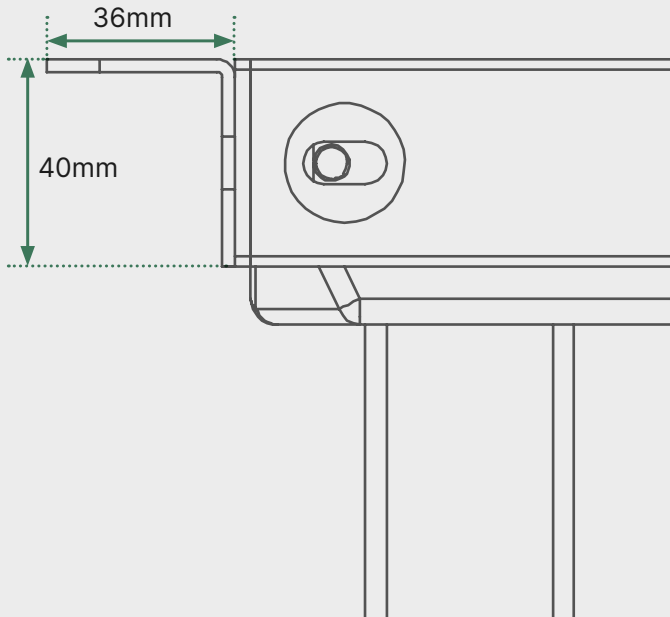

Recommended for home and work space

Height Range*	With Desktop: 61.5 - 99.5cm No Desktop: 60 - 98cm
Gross Weight	26kg
Travel Speed	25mm per second loaded
Noise Level	40db in motion
Suitable Desktop Size	1200 - 1800mm
Weight Capacity	80kg
Power	240V, 200W (0.1 on standby)
Warranty	2 Years
Finish Options	●

SIDE BRACKET DIMENSIONS

CROSS BAR DIMENSIONS

LEG DIMENSIONS

FOOT DIMENSIONS

STANDARD LEG SPACING GUIDE

Desktop Size	Inner Leg Spacing	Outer Leg Spacing
1200mm	934.8mm	1074.8mm
1500mm	1198.8mm	1318.8mm
1800mm	1393.8mm	1513.8mm

Standard Sizing

Standard Finishes

WHITE

BLACK

BAMBOO

BLACK + WHITE

Core Material	Decorwood (Medium Density Fibreboard)
Finish	Melamine Decorative Surface (Laminate)
Standard Sizes	1000×600mm 1200×750mm 1500×750mm 1800×750mm
Desktop Thickness	25mm
Custom Sizes	Not Available
Predrilled	Yes

BAMBOO

Core Material	Bamboo
Finish	Clear polyurethane hard wearing finish
Standard Sizes	1000×600mm 1200×750mm 1500×750mm 1800×750mm
Desktop Thickness	25mm
Custom Sizes	Not Available
Predrilled	Yes