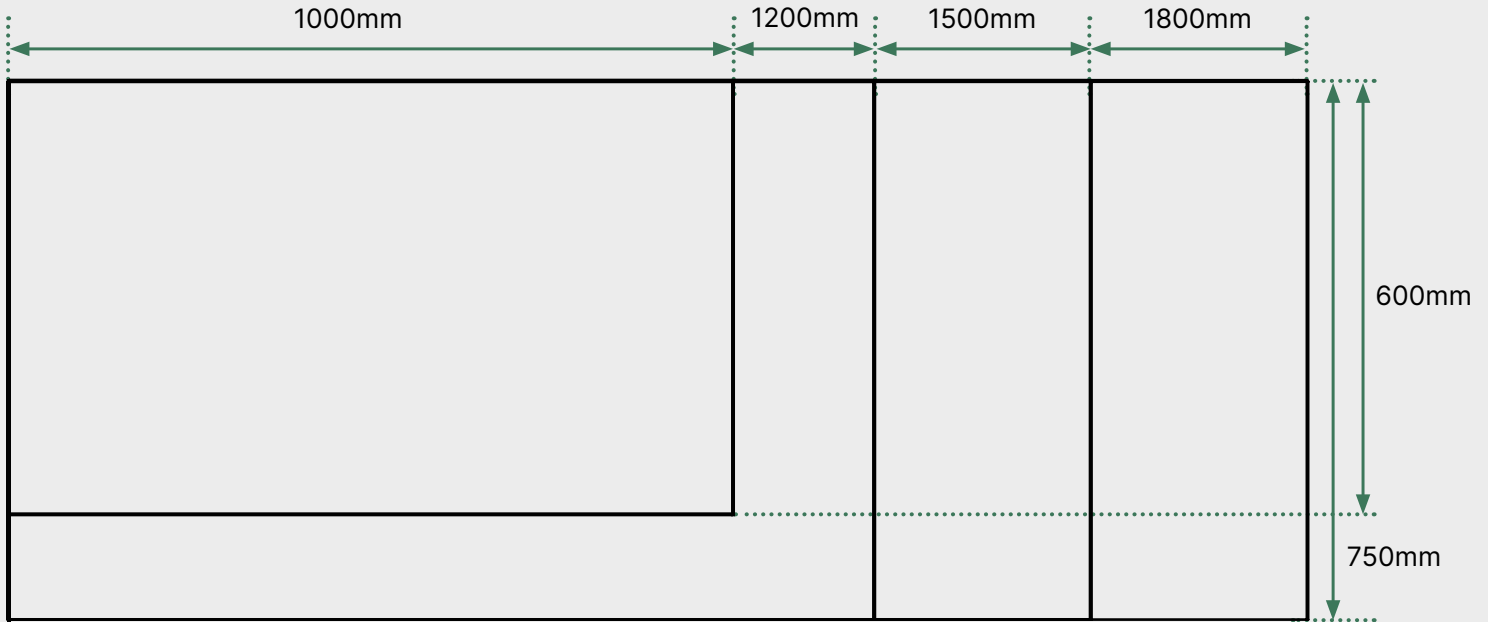

### SUITS DESKTOP SIZES:

Min Length 1100mm  
Max Length 2200mm

Min Width 700mm  
Max Width 950mm

<b>Height Range*</b>	62.5 - 127.5 With Desktop 60-125cm No Desktop	Dual Motor Lifting System	Earthed
<b>Gross Weight</b>	36kgs	Active Anti-Collision Sensors	4 Memory Presets
<b>Travel Speed</b>	36mm/second	Rock Solid Stability	Programmable Upper and Lower Limits
<b>Noise Level</b>	40dB	10 Year Warranty	3-Stage Lifting Column
<b>Frame Length</b>	1078-1942mm	Child Lock Function	USB Charge Port
<b>Weight Capacity</b>	140kgs		
<b>Power</b>	Input 240/110V Output 24V		
<b>Warranty</b>	10 Years		
<b>Finish Options</b>	<ul style="list-style-type: none"> <li><span style="display: inline-block; width: 10px; height: 10px; background-color: black; border-radius: 50%; margin-right: 5px;"></span> Matte Black</li> <li><span style="display: inline-block; width: 10px; height: 10px; background-color: white; border-radius: 50%; margin-right: 5px; border: 1px solid black;"></span> White</li> </ul>		

SIDE BRACKET DIMENSIONS

CROSS BAR DIMENSIONS

LEG DIMENSIONS

FOOT DIMENSIONS

\*Included in adjustable height range

STANDARD LEG SPACING GUIDE

Desktop Size	Inner Leg Spacing	Outer Leg Spacing
1200mm	934.8mm	1074.8mm
1500mm	1198.8mm	1318.8mm
1800mm	1393.8mm	1513.8mm
2000mm*	1393.8mm	1513.8mm
2000mm	1598.9mm	1718.8mm

### Standard Sizing

### BLACK + WHITE

<b>Core Material</b>	Decorwood (Medium Density Fibreboard)
<b>Finish</b>	Melamine Decorative Surface (Laminate)
<b>Standard Sizes</b>	1000×600mm 1200×750mm 1500×750mm 1800×750mm
<b>Desktop Thickness</b>	25mm
<b>Custom Sizes</b>	Not Available
<b>Predrilled</b>	Yes