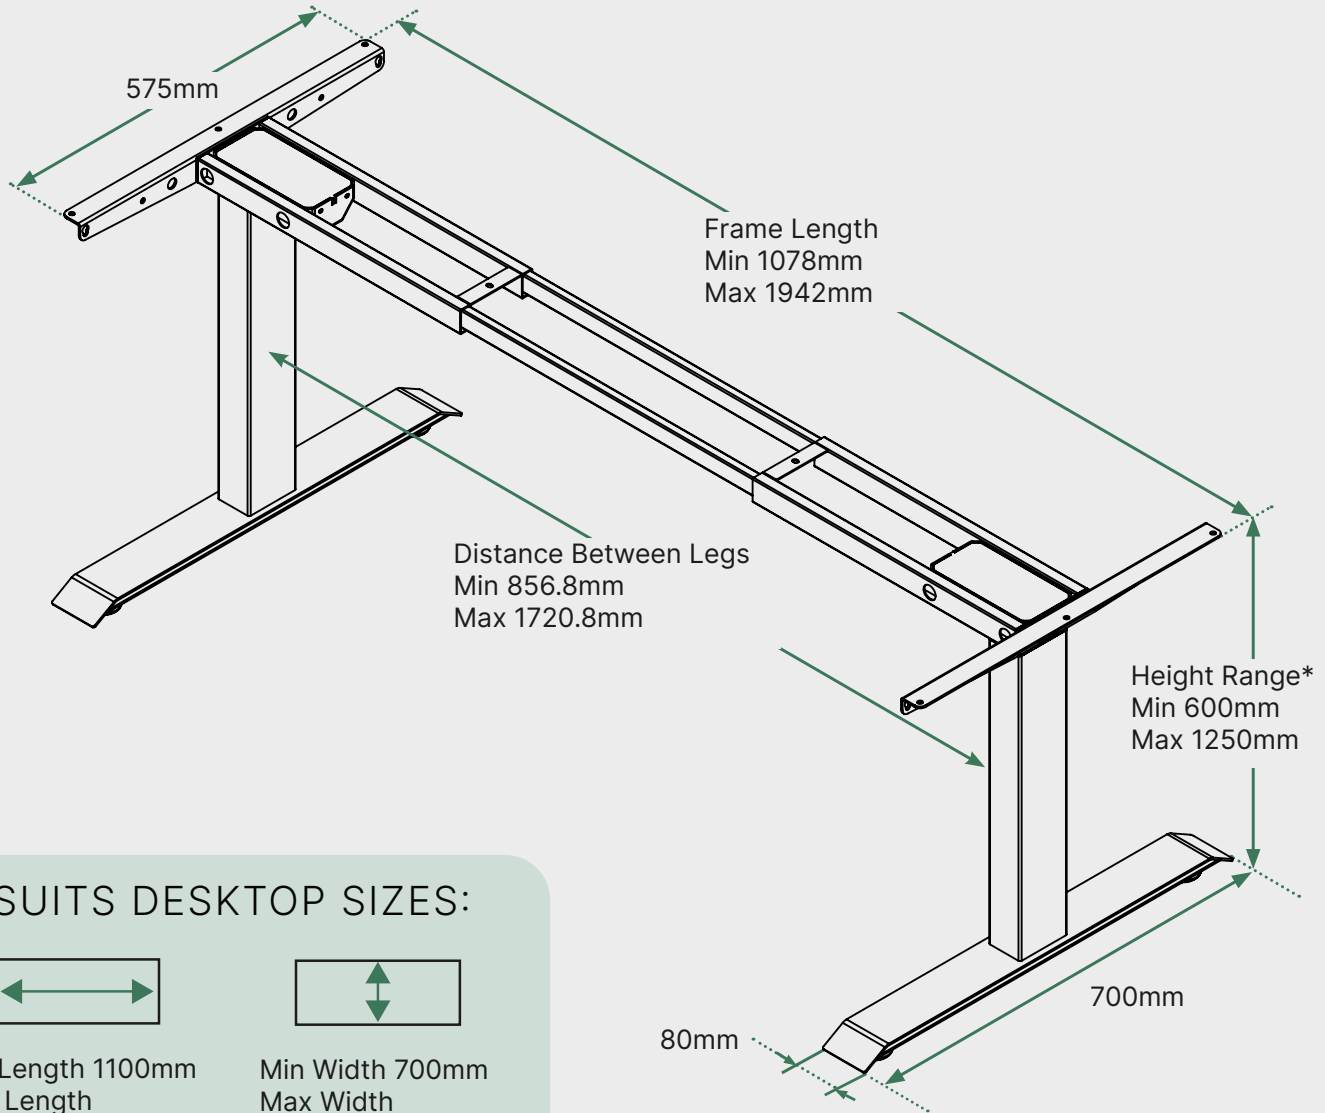

### SUITS DESKTOP SIZES:

Min Length 1100mm  
Max Length 2200mm

Min Width 700mm  
Max Width 950mm

<b>Height Range*</b>	62.5 - 127.5 With Desktop 60-125cm No Desktop	Dual Motor Lifting System	Earthed
<b>Gross Weight</b>	36kgs	Active Anti-Collision Sensors	4 Memory Presets
<b>Travel Speed</b>	36mm/second	Rock Solid Stability	Programmable Upper and Lower Limits
<b>Noise Level</b>	40dB	10 Year Warranty	3-Stage Lifting Column
<b>Frame Length</b>	1078-1942mm	Child Lock Function	USB Charge Port
<b>Weight Capacity</b>	140kgs		
<b>Power</b>	Input 240/110V Output 24V		
<b>Warranty</b>	10 Years		
<b>Finish Options</b>	<ul style="list-style-type: none"> <li><span style="display: inline-block; width: 10px; height: 10px; background-color: black; border-radius: 50%; margin-right: 5px;"></span> Matte Black</li> <li><span style="display: inline-block; width: 10px; height: 10px; background-color: white; border-radius: 50%; margin-right: 5px; border: 1px solid black;"></span> White</li> </ul>		

SIDE BRACKET DIMENSIONS

CROSS BAR DIMENSIONS

LEG DIMENSIONS

FOOT DIMENSIONS

\*Included in adjustable height range

STANDARD LEG SPACING GUIDE

Desktop Size	Inner Leg Spacing	Outer Leg Spacing
1200mm	934.8mm	1074.8mm
1500mm	1198.8mm	1318.8mm
1800mm	1393.8mm	1513.8mm
2000mm*	1393.8mm	1513.8mm
2000mm	1598.9mm	1718.8mm

### Standard Sizing

### BLACK + WHITE

<b>Core Material</b>	Decorwood (Medium Density Fibreboard)
<b>Finish</b>	Melamine Decorative Surface (Laminate)
<b>Standard Sizes</b>	1000×600mm 1200×750mm 1500×750mm 1800×750mm
<b>Desktop Thickness</b>	25mm
<b>Custom Sizes</b>	Not Available
<b>Predrilled</b>	Yes