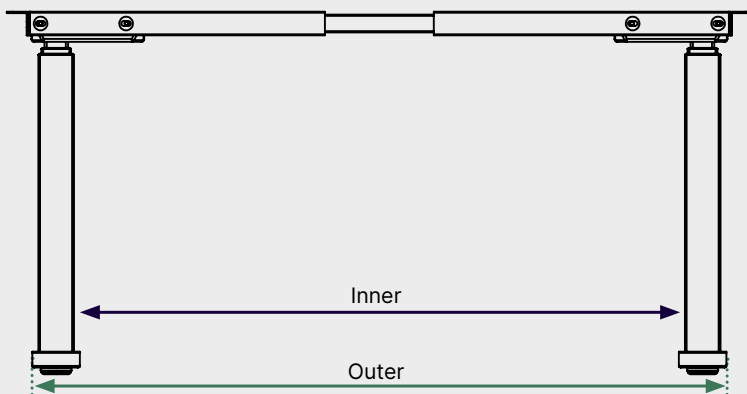

### SUITS DESKTOP SIZES:

Min Length 1100mm  
Max Length 2200mm

Min Width 700mm  
Max Width 950mm

<b>Height Range*</b>	62.5 - 127.5 With Desktop 60-125cm No Desktop	Dual Motor Lifting System	Earthed
<b>Gross Weight</b>	36kgs	Active Anti-Collision Sensors	4 Memory Presets
<b>Travel Speed</b>	36mm/second	Rock Solid Stability	Programmable Upper and Lower Limits
<b>Noise Level</b>	40dB	10 Year Warranty	3-Stage Lifting Column
<b>Frame Length</b>	1078-1942mm	Child Lock Function	USB Charge Port
<b>Weight Capacity</b>	140kgs		
<b>Power</b>	Input 240/110V Output 24V		
<b>Warranty</b>	10 Years		
<b>Finish Options</b>	<ul style="list-style-type: none"> <li><span style="display: inline-block; width: 10px; height: 10px; background-color: black; border-radius: 50%; margin-right: 5px;"></span> Matte Black</li> <li><span style="display: inline-block; width: 10px; height: 10px; background-color: white; border-radius: 50%; margin-right: 5px; border: 1px solid black;"></span> White</li> </ul>		

SIDE BRACKET DIMENSIONS

CROSS BAR DIMENSIONS

LEG DIMENSIONS

FOOT DIMENSIONS

\*Included in adjustable height range

STANDARD LEG SPACING GUIDE

Desktop Size	Inner Leg Spacing	Outer Leg Spacing
1200mm	934.8mm	1074.8mm
1500mm	1198.8mm	1318.8mm
1800mm	1393.8mm	1513.8mm
2000mm*	1393.8mm	1513.8mm
2000mm	1598.9mm	1718.8mm

### Standard Sizing