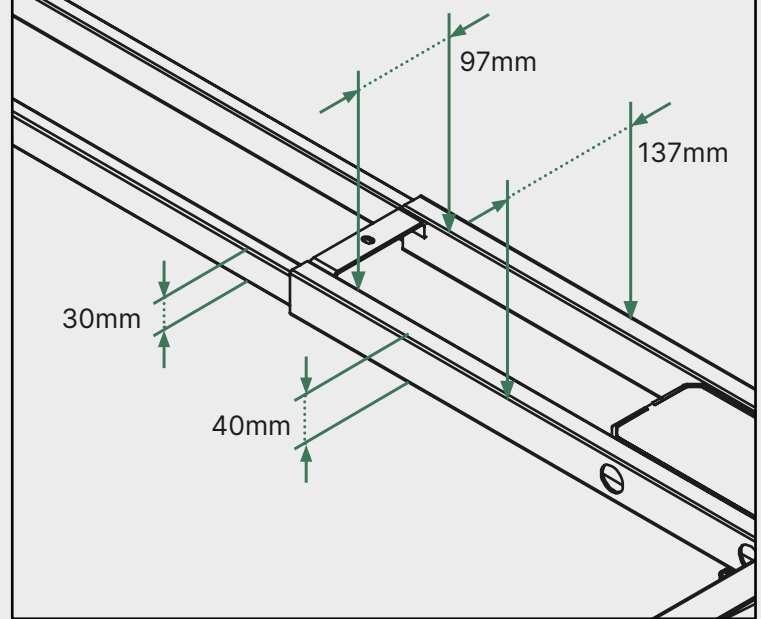

### SUITS DESKTOP SIZES:

Min Length 1100mm  
Max Length 2200mm

Min Width 700mm  
Max Width 950mm

<b>Height Range*</b>	62.5 - 127.5 With Desktop 60-125cm No Desktop	Dual Motor Lifting System	Earthed
<b>Gross Weight</b>	36kgs	Active Anti-Collision Sensors	4 Memory Presets
<b>Travel Speed</b>	36mm/second	Rock Solid Stability	Programmable Upper and Lower Limits
<b>Noise Level</b>	40dB	10 Year Warranty	3-Stage Lifting Column
<b>Frame Length</b>	1078-1942mm	Child Lock Function	USB Charge Port
<b>Weight Capacity</b>	140kgs		
<b>Power</b>	Input 240/110V Output 24V		
<b>Warranty</b>	10 Years		
<b>Finish Options</b>	<ul style="list-style-type: none"> <li><span style="display: inline-block; width: 10px; height: 10px; background-color: black; border-radius: 50%; margin-right: 5px;"></span> Matte Black</li> <li><span style="display: inline-block; width: 10px; height: 10px; background-color: white; border-radius: 50%; margin-right: 5px; border: 1px solid black;"></span> White</li> </ul>		

SIDE BRACKET DIMENSIONS

CROSS BAR DIMENSIONS

LEG DIMENSIONS

FOOT DIMENSIONS

\*Included in adjustable height range

STANDARD LEG SPACING GUIDE

Desktop Size	Inner Leg Spacing	Outer Leg Spacing
1200mm	934.8mm	1074.8mm
1500mm	1198.8mm	1318.8mm
1800mm	1393.8mm	1513.8mm
2000mm*	1393.8mm	1513.8mm
2000mm	1598.9mm	1718.8mm

### Standard Sizing

### BLACK + WHITE

<b>Core Material</b>	Decorwood (Medium Density Fibreboard)
<b>Finish</b>	Melamine Decorative Surface (Laminate)
<b>Standard Sizes</b>	1000×600mm 1200×750mm 1500×750mm 1800×750mm
<b>Desktop Thickness</b>	25mm
<b>Custom Sizes</b>	Not Available
<b>Predrilled</b>	Yes