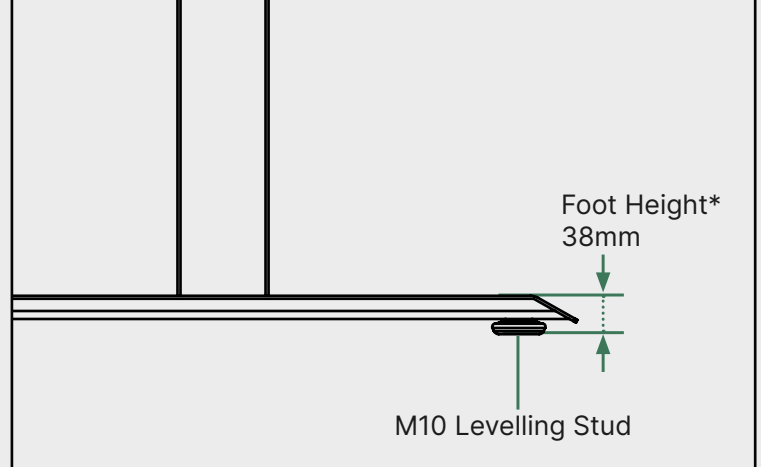

### SUITS DESKTOP SIZES:

Min Length 1100mm  
Max Length 2200mm

Min Width 700mm  
Max Width 950mm

<b>Height Range*</b>	62.5 - 127.5 With Desktop 60-125cm No Desktop	Dual Motor Lifting System	Earthed
<b>Gross Weight</b>	36kgs	Active Anti-Collision Sensors	4 Memory Presets
<b>Travel Speed</b>	36mm/second	Rock Solid Stability	Programmable Upper and Lower Limits
<b>Noise Level</b>	40dB	10 Year Warranty	3-Stage Lifting Column
<b>Frame Length</b>	1078-1942mm	Child Lock Function	USB Charge Port
<b>Weight Capacity</b>	140kgs		
<b>Power</b>	Input 240/110V Output 24V		
<b>Warranty</b>	10 Years		
<b>Finish Options</b>	<ul style="list-style-type: none"> <li><span style="display: inline-block; width: 10px; height: 10px; background-color: black; border-radius: 50%; margin-right: 5px;"></span> Matte Black</li> <li><span style="display: inline-block; width: 10px; height: 10px; background-color: white; border-radius: 50%; margin-right: 5px; border: 1px solid black;"></span> White</li> </ul>		

SIDE BRACKET DIMENSIONS

CROSS BAR DIMENSIONS

LEG DIMENSIONS

FOOT DIMENSIONS

\*Included in adjustable height range

STANDARD LEG SPACING GUIDE

Desktop Size	Inner Leg Spacing	Outer Leg Spacing
1200mm	934.8mm	1074.8mm
1500mm	1198.8mm	1318.8mm
1800mm	1393.8mm	1513.8mm
2000mm*	1393.8mm	1513.8mm
2000mm	1598.9mm	1718.8mm

### Standard Sizing

### BLACK + WHITE

<b>Core Material</b>	Decorwood (Medium Density Fibreboard)
<b>Finish</b>	Melamine Decorative Surface (Laminate)
<b>Standard Sizes</b>	1000×600mm 1200×750mm 1500×750mm 1800×750mm
<b>Desktop Thickness</b>	25mm
<b>Custom Sizes</b>	Not Available
<b>Predrilled</b>	Yes