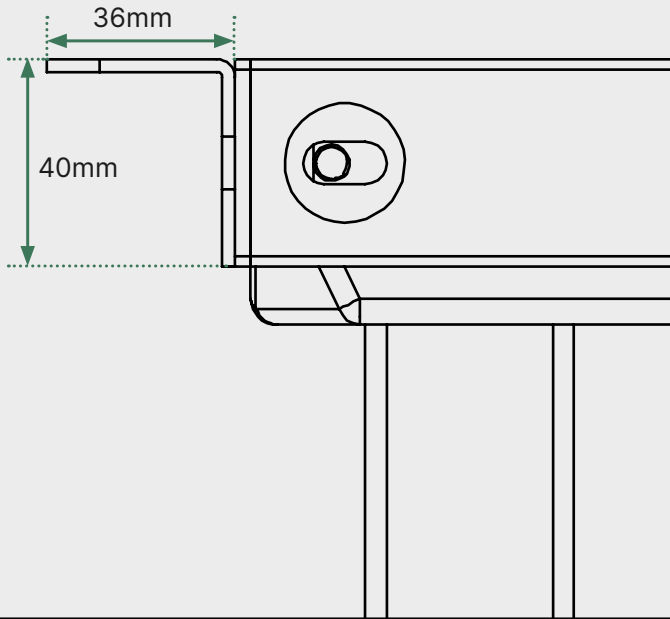

### SUITS DESKTOP SIZES:

Min Length 1100mm  
Max Length 2200mm

Min Width 700mm  
Max Width 950mm

<b>Height Range*</b>	62.5 - 127.5 With Desktop 60-125cm No Desktop	Dual Motor Lifting System	Earthed
<b>Gross Weight</b>	36kgs	Active Anti-Collision Sensors	4 Memory Presets
<b>Travel Speed</b>	36mm/second	Rock Solid Stability	Programmable Upper and Lower Limits
<b>Noise Level</b>	40dB	10 Year Warranty	3-Stage Lifting Column
<b>Frame Length</b>	1078-1942mm	Child Lock Function	USB Charge Port
<b>Weight Capacity</b>	140kgs		
<b>Power</b>	Input 240/110V Output 24V		
<b>Warranty</b>	10 Years		
<b>Finish Options</b>	<ul style="list-style-type: none"> <li><span style="display: inline-block; width: 10px; height: 10px; background-color: black; border-radius: 50%; margin-right: 5px;"></span> Matte Black</li> <li><span style="display: inline-block; width: 10px; height: 10px; background-color: white; border-radius: 50%; margin-right: 5px; border: 1px solid black;"></span> White</li> </ul>		

SIDE BRACKET DIMENSIONS

CROSS BAR DIMENSIONS

LEG DIMENSIONS

FOOT DIMENSIONS

\*Included in adjustable height range

STANDARD LEG SPACING GUIDE

Desktop Size	Inner Leg Spacing	Outer Leg Spacing
1200mm	934.8mm	1074.8mm
1500mm	1198.8mm	1318.8mm
1800mm	1393.8mm	1513.8mm
2000mm*	1393.8mm	1513.8mm
2000mm	1598.9mm	1718.8mm

### Standard Sizing

### BLACK + WHITE

<b>Core Material</b>	Decorwood (Medium Density Fibreboard)
<b>Finish</b>	Melamine Decorative Surface (Laminate)
<b>Standard Sizes</b>	1000×600mm 1200×750mm 1500×750mm 1800×750mm
<b>Desktop Thickness</b>	25mm
<b>Custom Sizes</b>	Not Available
<b>Predrilled</b>	Yes