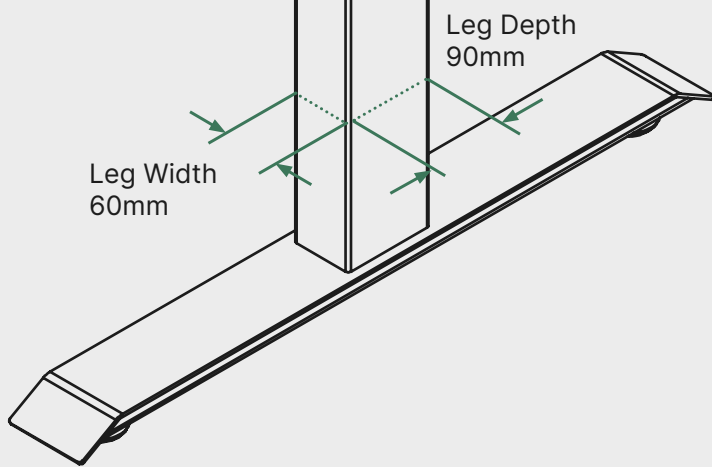

### SUITS DESKTOP SIZES:

Min Length 1100mm  
Max Length 2200mm

Min Width 700mm  
Max Width 950mm

<b>Height Range*</b>	62.5 - 127.5 With Desktop 60-125cm No Desktop	Dual Motor Lifting System	Earthed
<b>Gross Weight</b>	36kgs	Active Anti-Collision Sensors	4 Memory Presets
<b>Travel Speed</b>	36mm/second	Rock Solid Stability	Programmable Upper and Lower Limits
<b>Noise Level</b>	40dB	10 Year Warranty	3-Stage Lifting Column
<b>Frame Length</b>	1078-1942mm	Child Lock Function	USB Charge Port
<b>Weight Capacity</b>	140kgs		
<b>Power</b>	Input 240/110V Output 24V		
<b>Warranty</b>	10 Years		
<b>Finish Options</b>	<ul style="list-style-type: none"> <li><span style="display: inline-block; width: 10px; height: 10px; background-color: black; border-radius: 50%; margin-right: 5px;"></span> Matte Black</li> <li><span style="display: inline-block; width: 10px; height: 10px; background-color: white; border-radius: 50%; margin-right: 5px; border: 1px solid black;"></span> White</li> </ul>		

SIDE BRACKET DIMENSIONS

CROSS BAR DIMENSIONS

LEG DIMENSIONS

FOOT DIMENSIONS

\*Included in adjustable height range

STANDARD LEG SPACING GUIDE

Desktop Size	Inner Leg Spacing	Outer Leg Spacing
1200mm	934.8mm	1074.8mm
1500mm	1198.8mm	1318.8mm
1800mm	1393.8mm	1513.8mm
2000mm*	1393.8mm	1513.8mm
2000mm	1598.9mm	1718.8mm

### Standard Sizing

### BLACK + WHITE

<b>Core Material</b>	Decorwood (Medium Density Fibreboard)
<b>Finish</b>	Melamine Decorative Surface (Laminate)
<b>Standard Sizes</b>	1000×600mm 1200×750mm 1500×750mm 1800×750mm
<b>Desktop Thickness</b>	25mm
<b>Custom Sizes</b>	Not Available
<b>Predrilled</b>	Yes