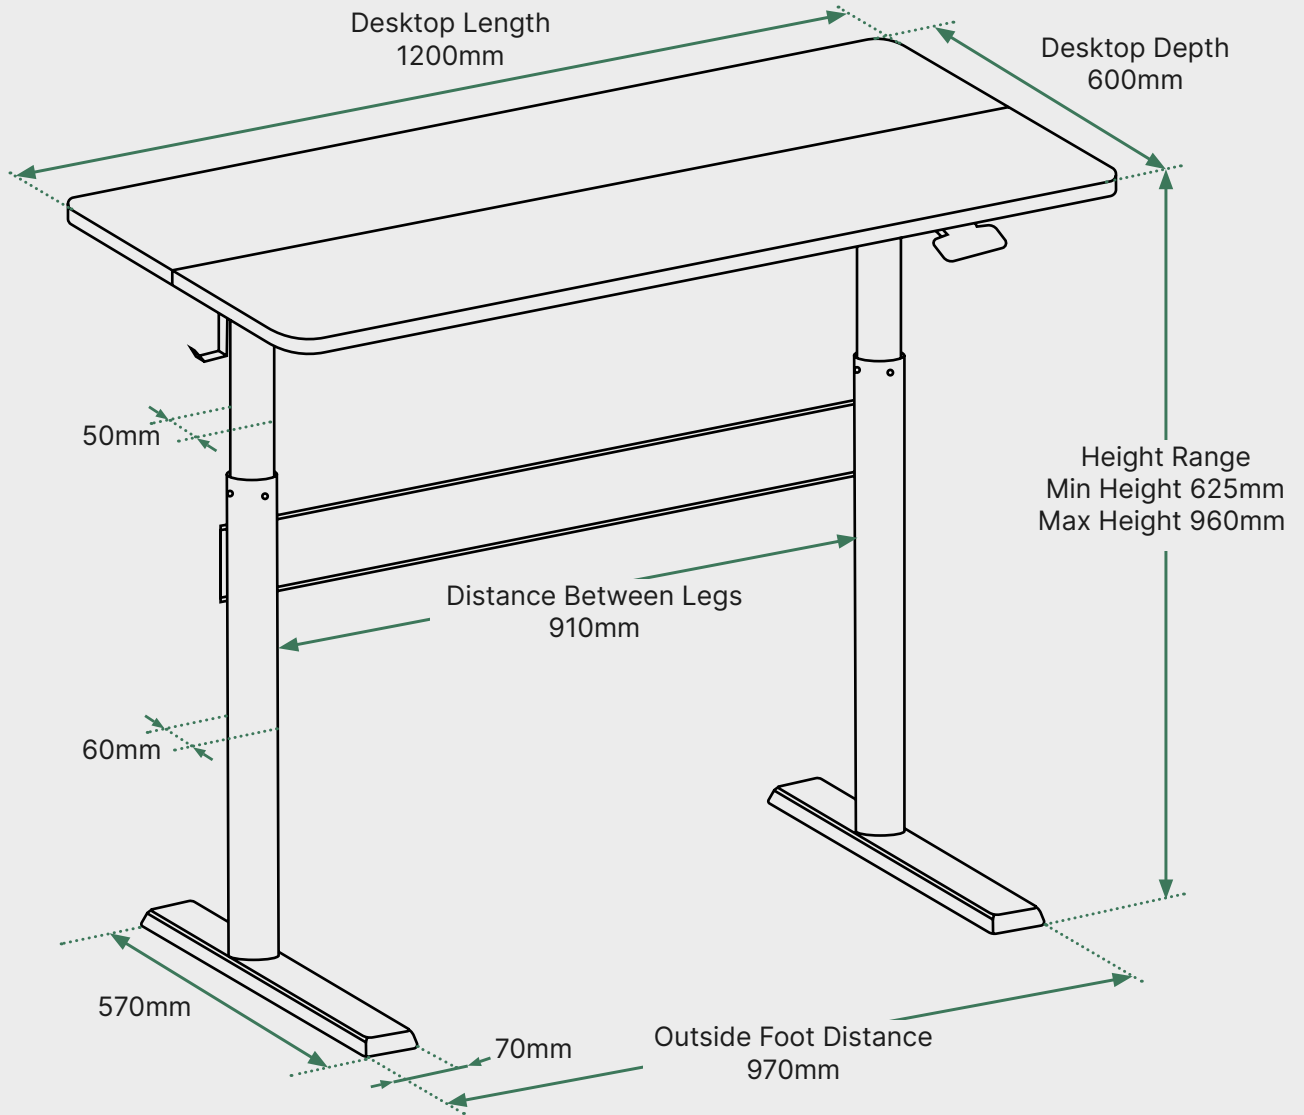

Recommended for home and work space

Height Range*	625-960mm
Desktop Size	1200 x 600mm
Desktop Material	Particle Board + Melamine
Desktop Thickness	18mm
Weight Capacity	15kg
Warranty	2 Years
Hand Controller	Simple Two Directional Lever
Finish	●