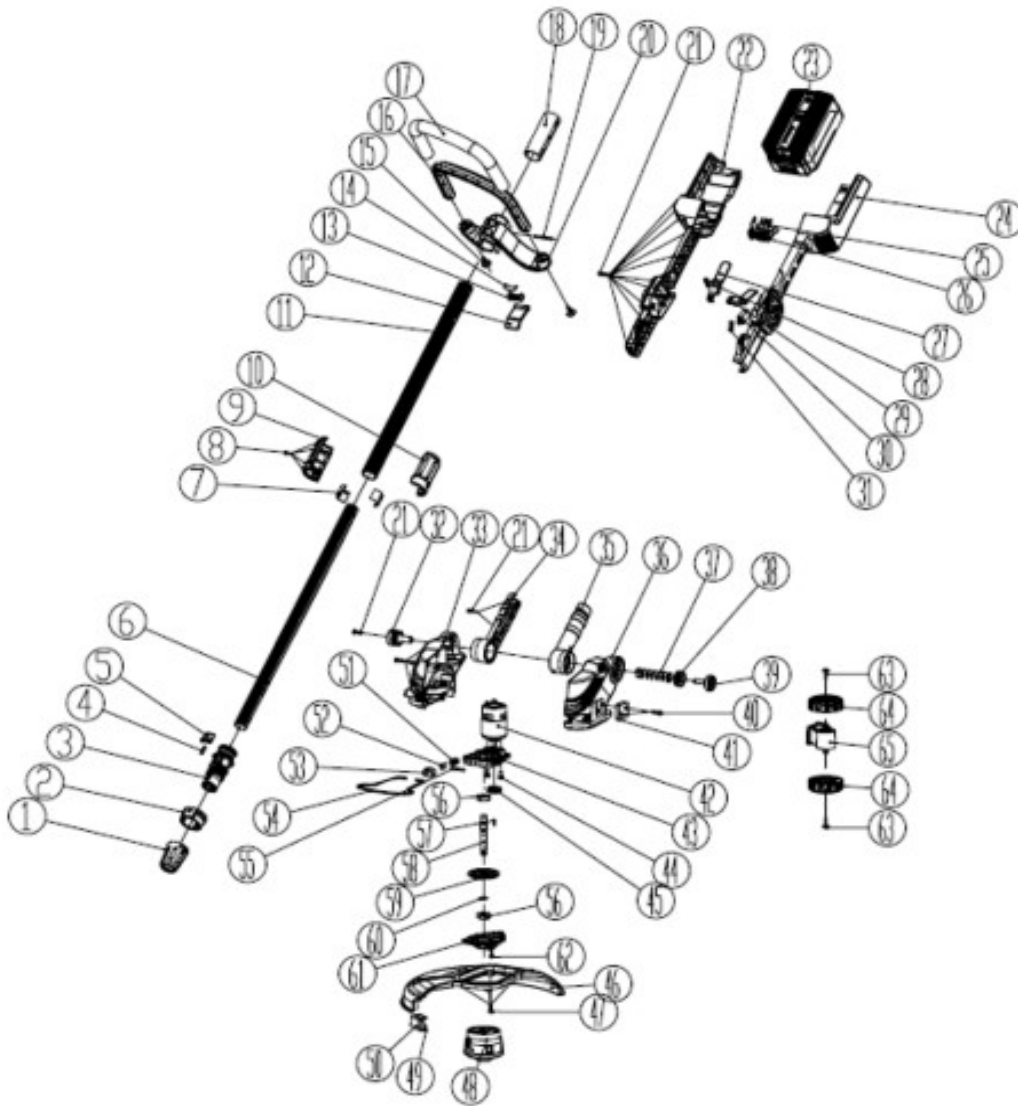

EXPLODED VIEW AND PARTS LIST

Contact Us: 1-800-876-3009

EXPLODED VIEW AND PARTS LIST

No.	Part No.	Description	QTY	No.	Part No.	Description	QTY
1	20910110	Locking block	1	33	20920030	Right housing	1
2	20910100	Body cover	1	34	20300130	Right tumbler	1
3	20910090	Pipe sleeve	1	35	20300120	Left tumbler	1
4	60390180	Adjustment spring	1	36	20920020	Left housing	1
5	20470050	Rotate switch	1	37	60390190	Adjustment spring	1
6	71080090	aluminum pipe	1	38	20430150	Angle adjust wheel	1
7	20910120	Clip	2	39	20530080	Left switch	1
8	60170730	Tapping screw	4	40	60070120	Self-tapping screw	2
9	20910080	Left adjust body	1	41	20430160	Wheel hub	1
10	20910080	right adjust body	1	42	30070070	Motor	1
11	71080100	aluminum pipe	1	43	20150080	Lower cover of gear box	1
12	20910050	Locking plate	1	44	60070180	Screw	2
13	20910060	Rubber box	1	45	70670320	Motor wheel	1
14	20910130	Lock rubber	1	46	20930030	protection cover	1
15	60070110	Tapping screw	2	47	60480070	Self-tapping screw	4
16	20910040	auxiliary handle	1	48		Head part assembly	1
17	20340140	Foam tube	1	49	60170690	Self-tapping screw	2
18	20910020	Aluminum pipe bushing	1	50	70130450	Blade	1
19	60250210	cylindrical pin	1	51	60390200	Spring	1
20	20910030	Handle bracket	1	52	70670340	Gear shaping	1
21	60170670	Self-tapping screw	17	53	20530100	button	1
22	21060130	Right handle assembly	1	54	70230170	Plant guard	1
23	EP40	Battery		55	60250060	cylinder pin	1
24	21060110	Left handle assembly	1	56	60010210	Bearing	1
25	30010240	Male tab	4	57	60350130	Flat key	1
26	20800020	Plug in seat	1	58	70030660	Output shaft	1
27	20470030	Self-lock switch	1	59	70670330	Gear wheel	1
28	60380380	Self-lock spring	1	60	60240230	Spring washer	1
29	20470040	Start switch	1	61	20150070	Upper cover of gear box	1
30	30080030	Micro switch	1	62	60170070	Self-tapping screw	5
31	60390170	Start spring	1	63	60070120	Self-tapping screw	2
32	20530090	Right button	1	64	20880400	Wheel	2
				65	20640220	Wheel hub	1