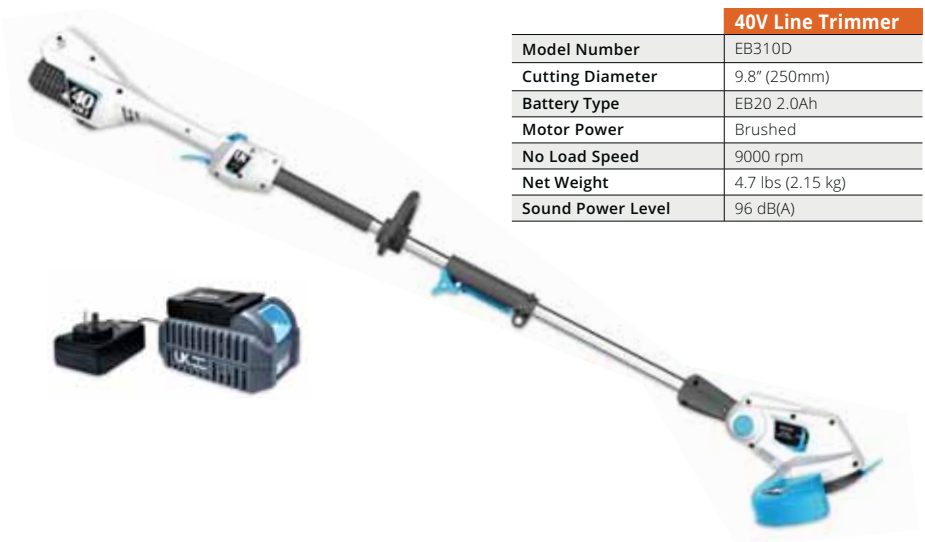

| 40V CORDLESS HEDGE TRIMMER

40V Hedge Trimmer

Model Number	EB518D
Blade Length	17.7" (450mm)
Max Branch Thickness	0.87" (22mm)
Battery Type	EB20 2.0Ah
Motor Power	Brushed
Net Weight	6.4 lbs (2.9 kg)
Sound Power Level	81.7 dB(A)

| 40V CORDLESS POLE HEDGE TRIMMER

40V Pole Hedge Trimmer

Model Number	EB918D
Blade Length	18.1" (460mm)
Max Branch Thickness	0.94" (24mm)
Battery Type	EB20 2.0Ah
Motor Power	Brushed
Net Weight	7.7 lbs (3.5 kg)
Sound Power Level	104 dB(A)

| 40V CORDLESS POLE SAW

40V Pole Chainsaw

Model Number	EB608D
Chain Speed	6.0 m/s
Saw Guide Bar Length	7.9" (200mm)
Oil Capacity	70 ml
Max Branch Thickness	7.5" (190mm)
Extension Range of Shaft	0" - 15.75" (0-400mm)
Battery Type	EB20 2.0Ah
Motor Power	Brushed
Net Weight	6.6 lbs (3.0 kg)
Sound Power Level	96 dB(A)

| 40V TRIMMER

40V Line Trimmer

Model Number	EB310D
Cutting Diameter	9.8" (250mm)
Battery Type	EB20 2.0Ah
Motor Power	Brushed
No Load Speed	9000 rpm
Net Weight	4.7 lbs (2.15 kg)
Sound Power Level	96 dB(A)