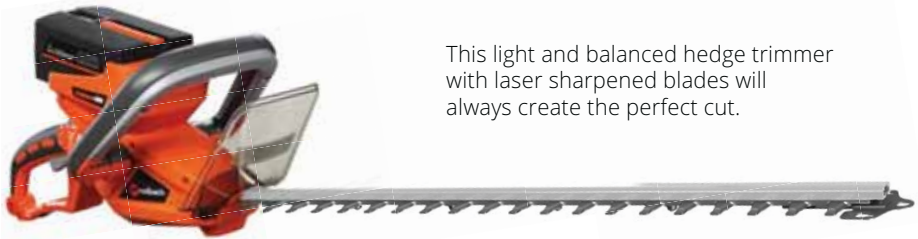

40V LI-ION BATTERY SERIES

One battery for a wide range of garden tools.

40V LINE TRIMMER

The E312D trimmer is an indispensable tool for all garden owners, combining ergonomics with ease of use.

Bump feed spool

E312D	
Model Number	E312D
Cutting Width	12" (300 mm)
Battery Type	2.0Ah/4.0Ah/6.0Ah/9.0Ah
Motor Power	Brush Motor
No Load Speed	7500 rpm
Running Time	27 / 51 / 80 / 125 min.
Handle Type	Loop Handle
Rotating Handle	90° to Left
Adjustable Head	0-72°
Pole Diameter	1" (25 mm)
Cutting Tool	1.6 mm Nylon Line / Bump feed
Net Weight	3.1 kg (6.8 lbs)

40V HEDGE TRIMMER

This light and balanced hedge trimmer with laser sharpened blades will always create the perfect cut.

E522D	
Model Number	E522D
Cutting Length	22" (560 mm)
Battery Type	2.0 Ah/4.0Ah/6.0Ah/9.0Ah
Motor Power	Brush Motor
No Load Speed	1300 rpm
Running Time	40 / 95 / 140 / 240 min.
Teeth Pitch	0.87" (22 mm)
Cutting Diameter	0.71" (18 mm)
Rotating Handle	90° (to left / right)
Net Weight	3.2 kg (7.1 lbs)