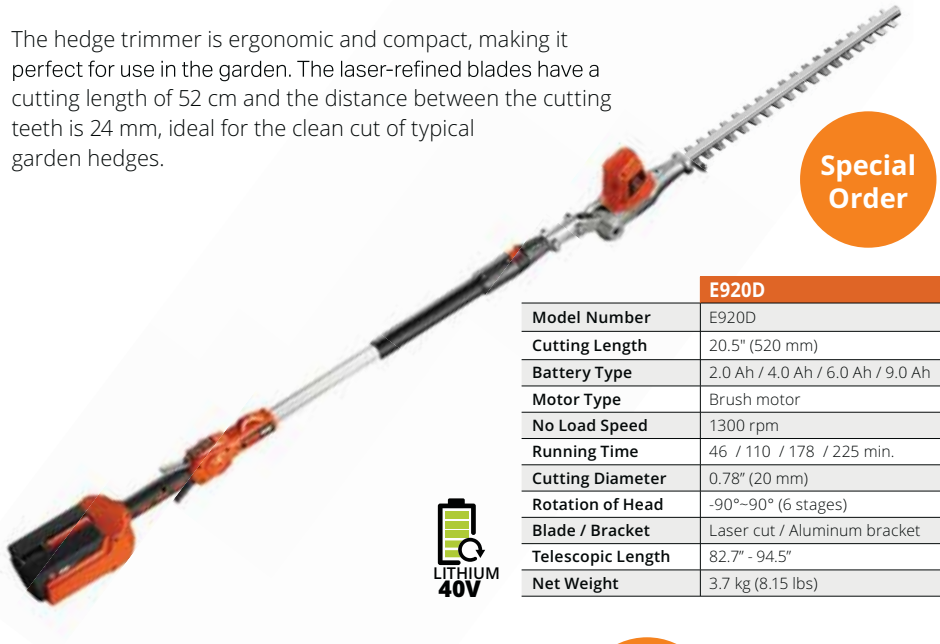

Adjustable handles provide the optimal working height

Easy to reach operating features

Ergonomic battery compartment

Sturdy grass catcher

Alternative side discharge

All Types
Hight Adjustable
Handle

Model Number
Cutting Width
Battery Type
Motor Type
No Load Speed
Running Time (no load)
Cutting Height
Height Adjustment
Wheels (front, rear)
Grass Bag Capacity
Drive Type
Deck
Net Weight

E137C	E142C
E137C	E142C
15" (370 mm)	17" (420 mm)
2.0 Ah / 4.0 Ah / 6.0 Ah / 9.0 Ah	2.0 Ah / 4.0 Ah / 6.0 Ah / 9.0 Ah
Brushless Motor	Brushless Motor
4000 rpm	2800 / 3300 rpm
23 / 49 / 94 / 124 min.	23 / 49 / 94 / 124 min.
1 - 3 inches	1 - 2.75 inches
5 Stage, Central	5 Stage, Central
6" / 7"	6" / 7"
40 l	40 l
Push	Push
Plastic	Steel
15.5 kg (34.1 lbs)	17.3 kg (38.1 lbs)

40V POLE HEDGE TRIMMER

The hedge trimmer is ergonomic and compact, making it perfect for use in the garden. The laser-refined blades have a cutting length of 52 cm and the distance between the cutting teeth is 24 mm, ideal for the clean cut of typical garden hedges.