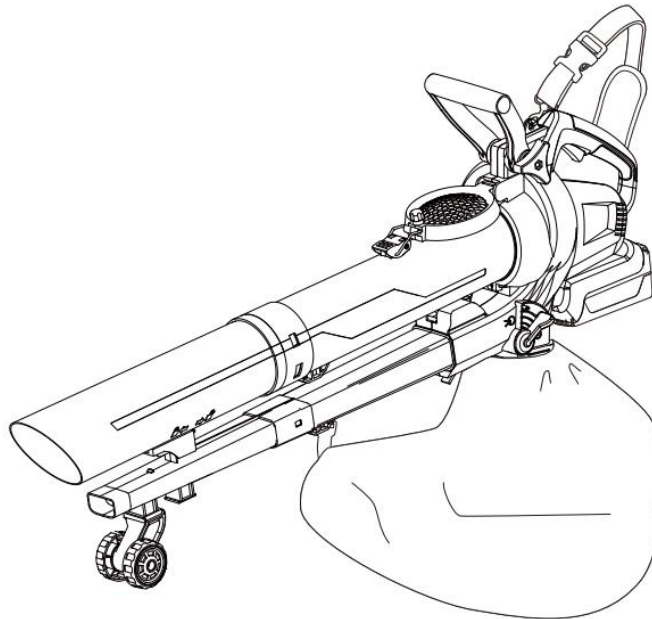

40V LITHIUM-ION CORDLESS BLOWER/VACUUM

Model: EV480D

Parts Breakdown

www.redbacktool.com

support@redbacktool.com

MAJOR PARTS OF THE BLOWER/VACUUM

1. Air Filter
2. Vacuum Pipe
3. Vacuum Tube
4. Wheels
5. Blow Tube
6. Blow Pipe
7. Vacuum/Collection Bag
8. Vacuum/Collection Discharge
9. Vacuum/Blower Switch
10. Top Grip Handle
11. Rear Handle
12. On/Off Trigger
13. Bayonet Catch/Release