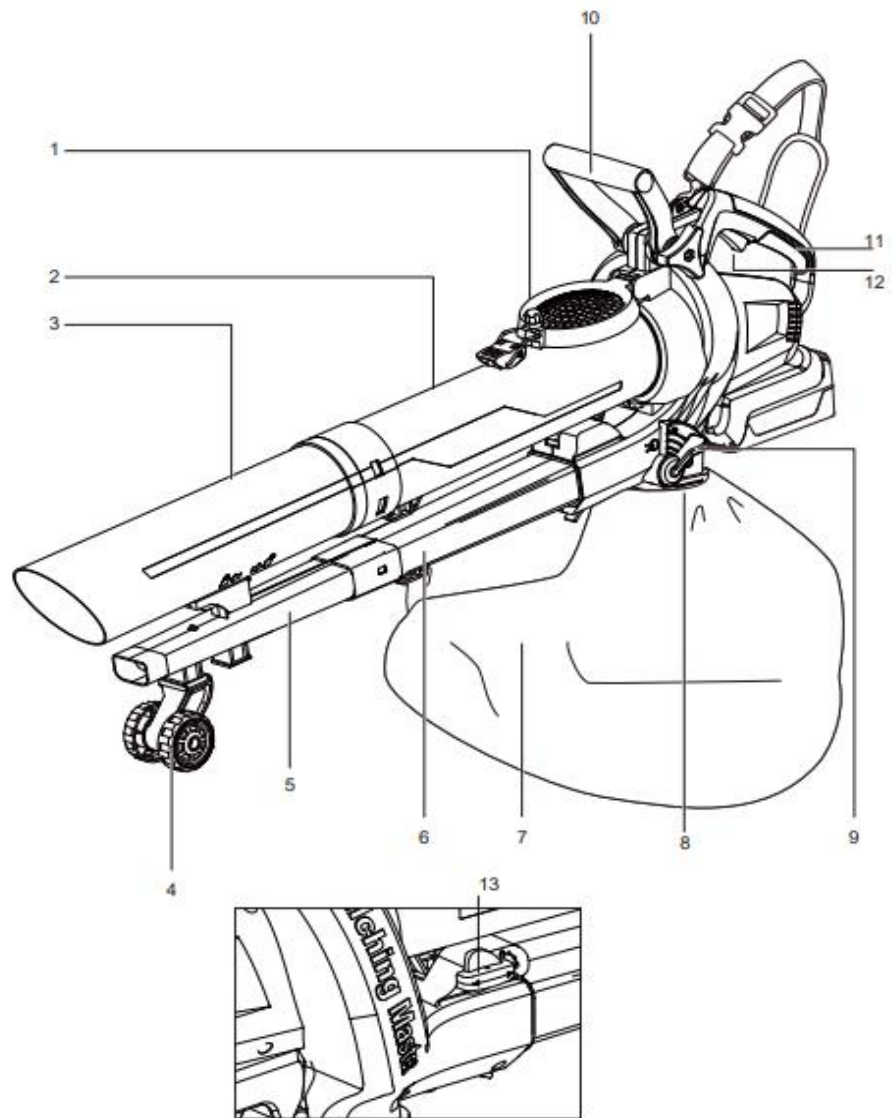

40V LITHIUM-ION CORDLESS BLOWER/VACUUM

Model: EV480D

Parts Breakdown

www.redbacktool.com

support@redbacktool.com

MAJOR PARTS OF THE BLOWER/VACUUM

1. Air Filter
2. Vacuum Pipe
3. Vacuum Tube
4. Wheels
5. Blow Tube
6. Blow Pipe
7. Vacuum/Collection Bag
8. Vacuum/Collection Discharge
9. Vacuum/Blower Switch
10. Top Grip Handle
11. Rear Handle
12. On/Off Trigger
13. Bayonet Catch/Release