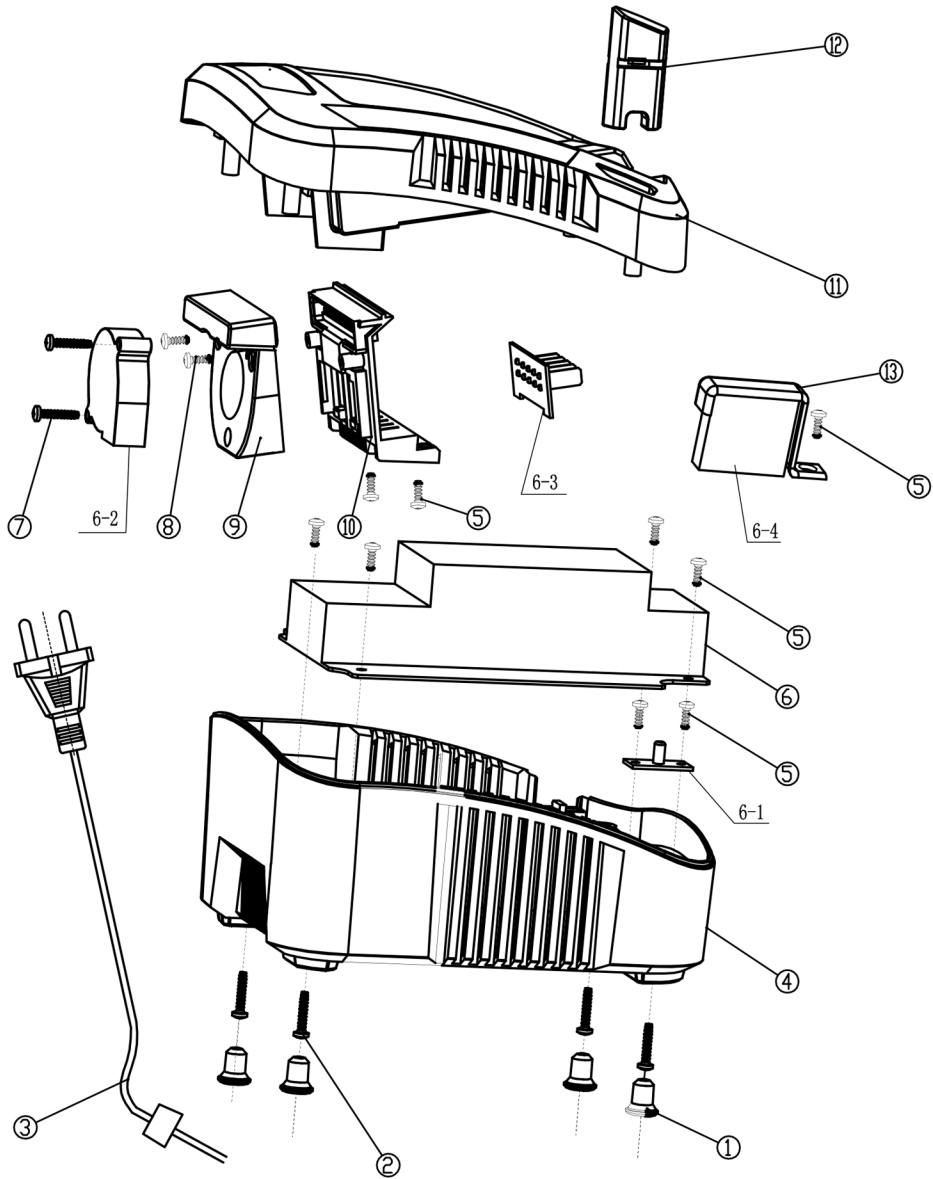

40V LITHIUM-ION BATTERY CHARGER

Model: EC50

Website: www.redbacktools.com

Email: support@redbacktools.com

MAJOR PARTS OF THE CHARGER - EC50

Website: www.redbacktools.com

Email: support@redbacktools.com

EC50 Parts List

Part Number		QTY	Model Number
1		4	EC503-01
2		4	EC503-02
3		1	EC503-03
4		1	EC503-04
5		9	EC503-05
6		1	EC503-06
6-1		1	EC503-06-1
6-2		1	EC503-06-2
6-3		1	EC503-06-3
6-4		1	EC503-06-4
7		1	EC503-07
8		2	EC503-08
9		3	EC503-09
10		1	EC503-10
11		1	EC503-11
12		1	EC503-12