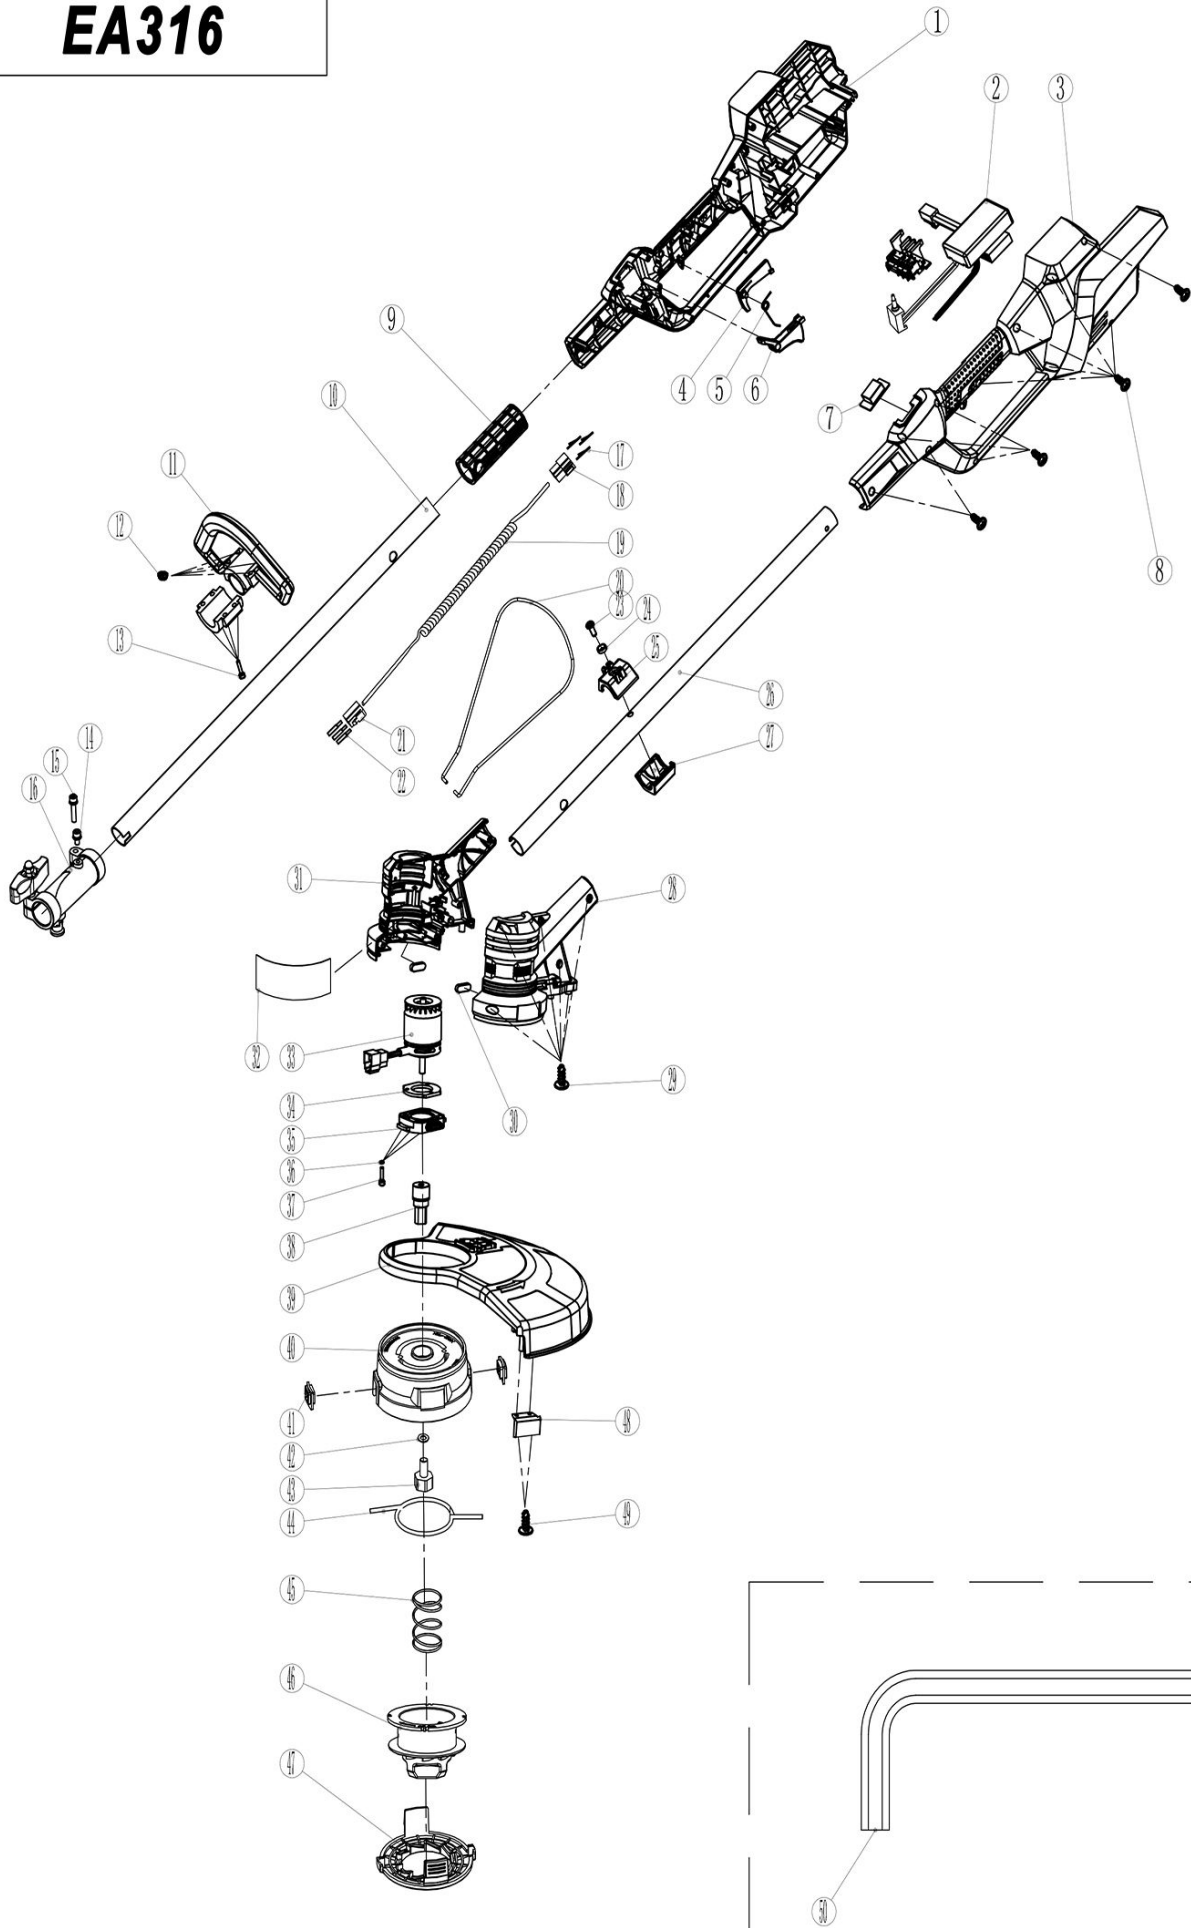

# EA316 Parts List

Part Number	UPC	Title	Qty	Model Number
1	21060361002	The right handle plastic bags	1	EA316-01
2	30070830000	DJZC	1	EA316-02
3	21060381002	The right handle plastic bags	1	EA316-03
4	20530180046	Switch from button	1	EA316-04
5	60390330000	Switch torsional spring	1	EA316-05
6	20530240046	button	1	EA316-06
7	20800290000	Dao Guangzhu	1	EA316-07
8	60170960000	Cross recessed countersunk head screws	12	EA316-08
9	20910150000	Aluminum tube bushing	1	EA316-09
10	71080170000	On tubes	1	EA316-10
11	20910200000	Locking O-Ring	1	EA316-11
12	60140160000	Square nut	4	EA316-12
13	60090060000	Round head Hexagon bolt	4	EA316-13
14	60480150000	Cross recessed Pan head tapping screws	1	EA316-14
15	60090160000	Round head Hexagon bolt	1	EA316-15
16	70630190000	Ring	1	EA316-16
17	30010590000	Ring	3	EA316-17
18	30010800000	LJQMSC	1	EA316-18
19	30042110000	The internal wire	1	EA316-19
20	30010190000	Insert - public	1	EA316-20
21	30010210000	The mother of four plug connector	3	EA316-21
22	70230220000	The flower shelf (120V)	1	EA316-22
23	60171130000	Cross recessed countersunk head screws	1	EA316-23
24	71270030000	Strong magnetic	1	EA316-24
25	20430200000	Protect flower rack card buckle (base)	1	EA316-25
26	71080180000	On tubes	1	EA316-26
27	20430190000	Protect flower rack card buckle (cover)	1	EA316-27
28	20920640000	Right casing	1	EA316-28
29	60170810000	Cross recessed countersunk head screws	10	EA316-29
30	20910180000	Locking rubber	2	EA316-30
31	20920630000	The left casing	1	EA316-31
32	25300100000	GLW	2	EA316-32
33	30071570000	The controller	1	EA316-33
34	20910190000	Locking rubber	1	EA316-34
35	20440160000	Motor bracket	1	EA316-35
36	60210040000	spring washer	3	EA316-36
37	60480110000	Cylinder head six angle bolt	3	EA316-37
38	70150430000	Motor bushing	1	EA316-38
39	20920670000	protection cover	1	EA316-39
40	25440010610	A toothed burclover base (120 v)	1	EA316-40
41	70230210000	Buckle	2	EA316-41
42	60200360000	SPRING WASHER	1	EA316-42
43	20160170000	Insulated bolt	1	EA316-43
44	20600050046	The 2.4 play rope (circle line)	4.4	EA316-44
45	60380510000	Big head spring	1	EA316-45
46	20940030000	Reel	1	EA316-46
47	20770110610	Mow grass head cover (120 v)	1	EA316-47
48	70131160000	Cutting blade	1	EA316-48
49	60170910000	Cross recessed Pan head tapping screws	2	EA316-49
50	70090150000	LJSZBS	1	EA316-50