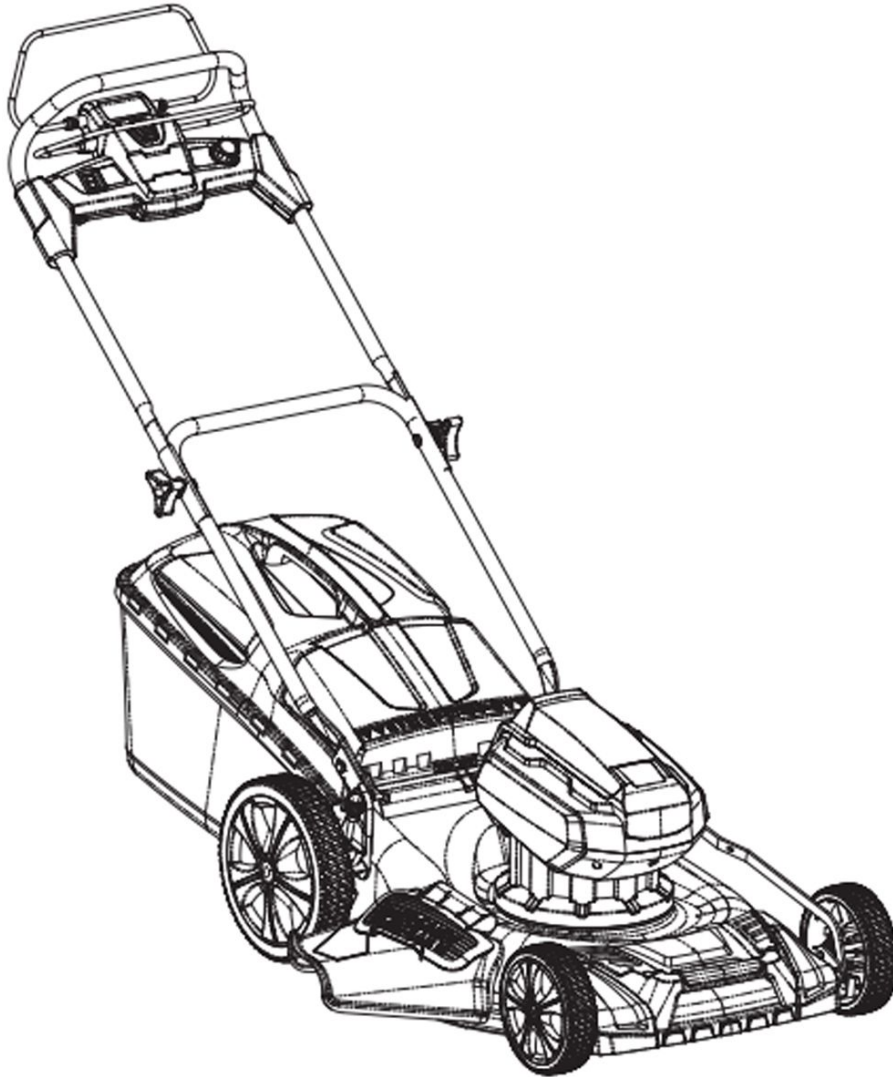

120V CORDLESS LAWN MOWER
MODEL# EA153V

Parts Breakdown

For Service or Questions

1-800-876-3009

www.redbacktools.com

email us at support@redbacktools.com

MAJOR PARTS OF THE LAWN MOWER - EA153V

- | | | |
|---------------------|------------------------------------|-----------------|
| 1. Upper handle. | 2. Fasten screw | 3. Lower handle |
| 4. Grass catcher | 5. Battery | 6. Wheels |
| 7. Switch interlock | 8. Handle | |
| 9. On/Off switch. | 10. LED state of battery indicator | |
| 11. Safety key | 12. Cutting height adjustment | |

For Service or Questions

1-800-876-3009

www.redbacktools.com

email us at support@redbacktools.com

EA153V Parts List

Part Number	Title	QTY	Model Number
1	Upper Handle	1	EA153V-01
2	Fasten Screw	2	EA153V-02
3	Lower Handle	1	EA153V-03
4	Grass Catcher	1	EA153V-04
5	Battery Compartment	1	EA153V-05
6	Wheels	2 Front (7") 2 Rear (10")	EA153V-06
7	Switch Interlock	1	EA153V-07
8	Handle	1	EA153V-08
9	On/Off Switch	1	EA153V-09
10	LED Battery Level Indicator	1	EA153V-10
11	Safety Key	1	EA153V-11
12	Cutting Height Adjustment	1	EA153V-12
13	Self Propel lever	1	EA153V-13