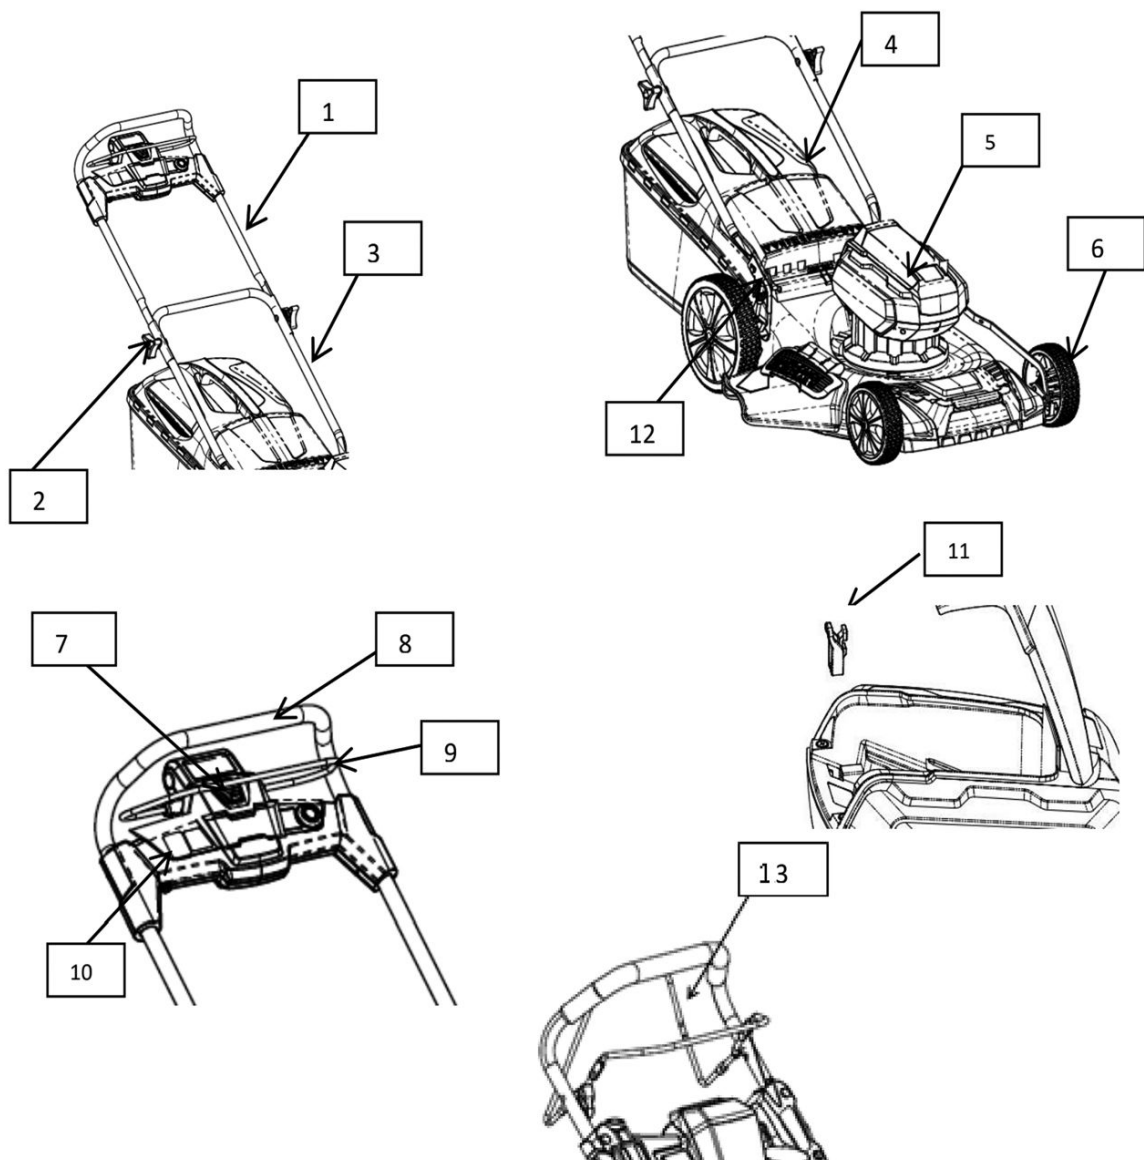

120V CORDLESS LAWN MOWER
MODEL# EA153V

Parts Breakdown

For Service or Questions

1-800-876-3009

www.redbacktools.com

email us at support@redbacktools.com

MAJOR PARTS OF THE LAWN MOWER - EA153V

- | | | |
|---------------------|------------------------------------|-----------------|
| 1. Upper handle. | 2. Fasten screw | 3. Lower handle |
| 4. Grass catcher | 5. Battery | 6. Wheels |
| 7. Switch interlock | 8. Handle | |
| 9. On/Off switch. | 10. LED state of battery indicator | |
| 11. Safety key | 12. Cutting height adjustment | |

For Service or Questions

1-800-876-3009

www.redbacktools.com

email us at support@redbacktools.com

EA153V Parts List

Part Number	Title	QTY	Model Number
1	Upper Handle	1	EA153V-01
2	Fasten Screw	2	EA153V-02
3	Lower Handle	1	EA153V-03
4	Grass Catcher	1	EA153V-04
5	Battery Compartment	1	EA153V-05
6	Wheels	2 Front (7") 2 Rear (10")	EA153V-06
7	Switch Interlock	1	EA153V-07
8	Handle	1	EA153V-08
9	On/Off Switch	1	EA153V-09
10	LED Battery Level Indicator	1	EA153V-10
11	Safety Key	1	EA153V-11
12	Cutting Height Adjustment	1	EA153V-12
13	Self Propel lever	1	EA153V-13