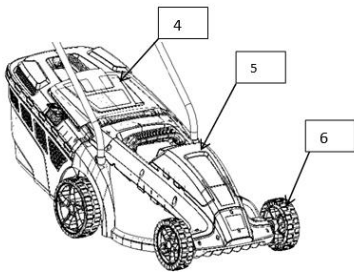

**40V LITHIUM-ION CORDLESS
LAWN MOWER
Model: E137C**

Parts List

EXPLODED VIEW AND PARTS LIST

- 1. Upper Handle
- 2. Fasten Screw
- 3. Lower Handle
- 4. Grass Catcher
- 5. Battery
- 6. Wheels

- 7. Switch Interlock
- 8. Foam Pipe
- 9. On/Off Switch
- 10. Plastic Stopper
- 11. Safety Key