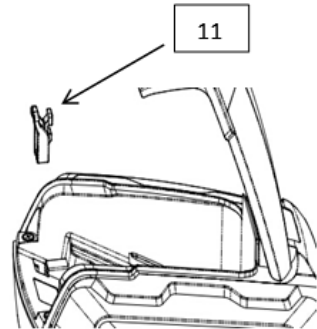

**40V LITHIUM-ION CORDLESS
LAWN MOWER
Model: E137C**

Parts List

EXPLODED VIEW AND PARTS LIST

- 1. Upper Handle
- 2. Fasten Screw
- 3. Lower Handle
- 4. Grass Catcher
- 5. Battery
- 6. Wheels

- 7. Switch Interlock
- 8. Foam Pipe
- 9. On/Off Switch
- 10. Plastic Stopper
- 11. Safety Key