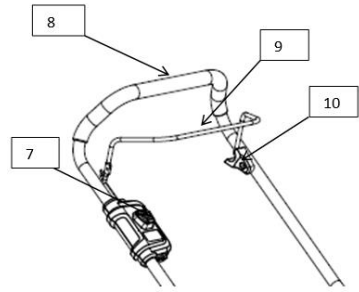

**40V LITHIUM-ION CORDLESS
LAWN MOWER
Model: E137C**

Parts List

EXPLODED VIEW AND PARTS LIST

- 1. Upper Handle
- 2. Fasten Screw
- 3. Lower Handle
- 4. Grass Catcher
- 5. Battery
- 6. Wheels

- 7. Switch Interlock
- 8. Foam Pipe
- 9. On/Off Switch
- 10. Plastic Stopper
- 11. Safety Key