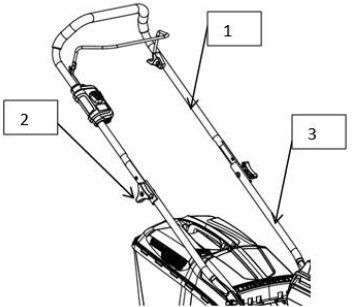

**40V LITHIUM-ION CORDLESS
LAWN MOWER
Model: E137C**

Parts List

EXPLODED VIEW AND PARTS LIST

- 1. Upper Handle
- 2. Fasten Screw
- 3. Lower Handle
- 4. Grass Catcher
- 5. Battery
- 6. Wheels

- 7. Switch Interlock
- 8. Foam Pipe
- 9. On/Off Switch
- 10. Plastic Stopper
- 11. Safety Key