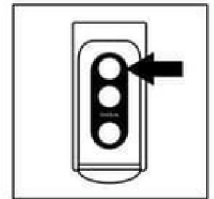

### THE "ONE HAND CONTROL PAD" FOR PIN-POINT STIMULATION

The ONE HAND CONTROL PAD suspended in the elastomer of the FLIP HOLE can be pressed to control the stimulation of the device to exactly where you want it! Utilize it freely for stimulation where it counts most!

### HOW TO USE

The Center Pad squeezes out trapped air for increased vacuum pressure!

The Bottom Pad delivers squeeze at the insertion point!

The Upper Pad conveys pleasurable stimulation to the tip of the device!