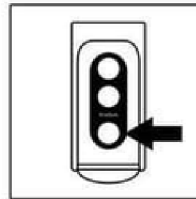

## User Manual

To enhance your FLIP HOLE experience

### THE "ONE HAND CONTROL PAD" FOR PIN-POINT STIMULATION

The ONE HAND CONTROL PAD suspended in the elastomer of the FLIP HOLE can be pressed to control the stimulation of the device to exactly where you want it! Utilize it freely for stimulation where it counts most!

### HOW TO USE

The Center Pad squeezes out trapped air for increased vacuum pressure!

The Bottom Pad delivers squeeze at the insertion point!

The Upper Pad conveys pleasurable stimulation to the tip of the device!