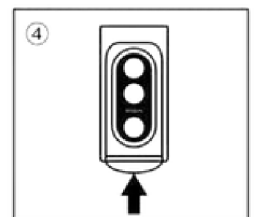

### THE "ONE HAND CONTROL PAD" FOR PIN-POINT STIMULATION

The ONE HAND CONTROL PAD suspended in the elastomer of the FLIP HOLE can be pressed to control the stimulation of the device to exactly where you want it! Utilize it freely for stimulation where it counts most!

### HOW TO USE

The Center Pad squeezes out trapped air for increased vacuum pressure!

The Bottom Pad delivers squeeze at the insertion point!

The Upper Pad conveys pleasurable stimulation to the tip of the device!

Slide Cap off Body

Wash (soap & water)

Open

Lubricate

Dry on Slide Cap

Replace Cap-Store

Slide cap on rear

Penetrate-Enjoy!