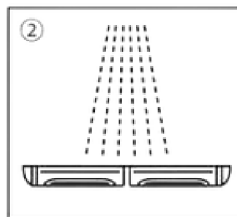

Wash (soap & water)