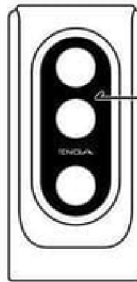

# FLIP HOLE

### THE "ONE HAND CONTROL PAD" FOR PIN-POINT STIMULATION

The ONE HAND CONTROL PAD suspended in the elastomer of the FLIP HOLE can be pressed to control the stimulation of the device to exactly where you want it! Utilize it freely for stimulation where it counts most!

### HOW TO USE

The Center Pad squeezes out trapped air for increased vacuum pressure!

The Bottom Pad delivers squeeze at the insertion point!

The Upper Pad conveys pleasurable stimulation to the tip of the device!