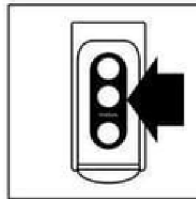

## User Manual

To enhance your FLIP HOLE experience

### THE "ONE HAND CONTROL PAD" FOR PIN-POINT STIMULATION

The ONE HAND CONTROL PAD suspended in the elastomer of the FLIP HOLE can be pressed to control the stimulation of the device to exactly where you want it! Utilize it freely for stimulation where it counts most!

### HOW TO USE

The Center Pad squeezes out trapped air for increased vacuum pressure!

The Bottom Pad delivers squeeze at the insertion point!

The Upper Pad conveys pleasurable stimulation to the tip of the device!