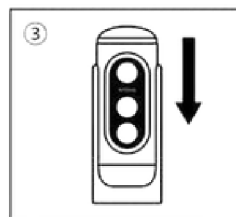

### THE "ONE HAND CONTROL PAD" FOR PIN-POINT STIMULATION

The ONE HAND CONTROL PAD suspended in the elastomer of the FLIP HOLE can be pressed to control the stimulation of the device to exactly where you want it! Utilize it freely for stimulation where it counts most!

### HOW TO USE

The Center Pad squeezes out trapped air for increased vacuum pressure!

The Bottom Pad delivers squeeze at the insertion point!

The Upper Pad conveys pleasurable stimulation to the tip of the device!

Slide Cap off Body

Wash (soap & water)

Open

Lubricate

Dry on Slide Cap

Replace Cap-Store

Slide cap on rear

Penetrate-Enjoy!