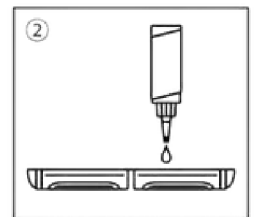

### THE "ONE HAND CONTROL PAD" FOR PIN-POINT STIMULATION

The ONE HAND CONTROL PAD suspended in the elastomer of the FLIP HOLE can be pressed to control the stimulation of the device to exactly where you want it! Utilize it freely for stimulation where it counts most!

### HOW TO USE

The Center Pad squeezes out trapped air for increased vacuum pressure!

The Bottom Pad delivers squeeze at the insertion point!

The Upper Pad conveys pleasurable stimulation to the tip of the device!

Slide Cap off Body

Wash (soap & water)

Open

Lubricate

Dry on Slide Cap

Replace Cap-Store

Slide cap on rear

Penetrate-Enjoy!