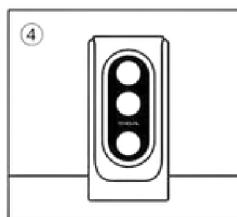

### THE "ONE HAND CONTROL PAD" FOR PIN-POINT STIMULATION

The ONE HAND CONTROL PAD suspended in the elastomer of the FLIP HOLE can be pressed to control the stimulation of the device to exactly where you want it! Utilize it freely for stimulation where it counts most!

Slide Cap off Body

Wash (soap & water)

Open

Lubricate

Dry on Slide Cap

Replace Cap-Store

Slide cap on rear

Penetrate-Enjoy!