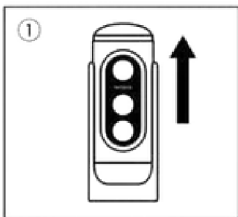

### THE "ONE HAND CONTROL PAD" FOR PIN-POINT STIMULATION

The ONE HAND CONTROL PAD suspended in the elastomer of the FLIP HOLE can be pressed to control the stimulation of the device to exactly where you want it! Utilize it freely for stimulation where it counts most!

### HOW TO USE

The Center Pad squeezes out trapped air for increased vacuum pressure!

The Bottom Pad delivers squeeze at the insertion point!

The Upper Pad conveys pleasurable stimulation to the tip of the device!