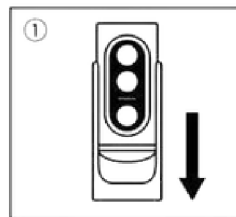

FLIP HOLE

User Manual

To enhance your FLIP HOLE experience

THE "ONE HAND CONTROL PAD" FOR PIN-POINT STIMULATION

The ONE HAND CONTROL PAD suspended in the elastomer of the FLIP HOLE can be pressed to control the stimulation of the device to exactly where you want it! Utilize it freely for stimulation where it counts most!

HOW TO USE

The Center Pad squeezes out trapped air for increased vacuum pressure!

The Bottom Pad delivers squeeze at the insertion point!

The Upper Pad conveys pleasurable stimulation to the tip of the device!

Slide Cap off Body

Wash (soap & water)

Open

Lubricate

Dry on Slide Cap

Replace Cap-Store

Slide cap on rear

Penetrate-Enjoy!