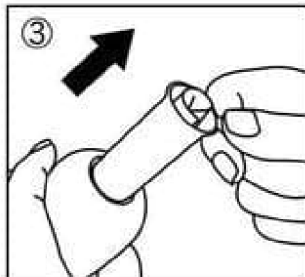

USER MANUAL

HOW TO USE

- ① Remove film
- ② Open EGG
- ③ Remove lubricant
- ④ Apply lubricant
- ⑤ Insert - Enjoy!

※Though small, the super stretchable elastomer can drastically expand for a snug fit regardless of your size.

-WARNING

Disposable Pleasure Item. • Store in a cool, dry, dark place. • Keep out of reach of children and pets. • TENGA Co., Ltd. can not be held liable if used in any way other than its intended use. Do not share. Do NOT use if skin is damaged. • Included lotion only intended for use with this product. Not intended for use in sexual intercourse. • To protect from possible irritation, test lotion on the lower arm first. If irritation occurs, wash with water immediately and consult a doctor.