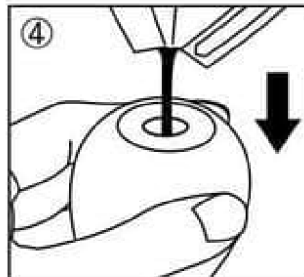

USER MANUAL

HOW TO USE

- ① Remove film
- ② Open EGG
- ③ Remove lubricant
- ④ Apply lubricant
- ⑤ Insert - Enjoy!

※Though small, the super stretchable elastomer can drastically expand for a snug fit regardless of your size.

-WARNING

Disposable Pleasure Item. • Store in a cool, dry, dark place. • Keep out of reach of children and pets. • TENGA Co., Ltd. can not be held liable if used in any way other than its intended use. Do not share. Do NOT use if skin is damaged. • Included lotion only intended for use with this product. Not intended for use in sexual intercourse. • To protect from possible irritation, test lotion on the lower arm first. If irritation occurs, wash with water immediately and consult a doctor.