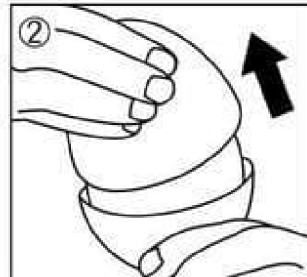

USER MANUAL

HOW TO USE

- ① Remove film
- ② Open EGG
- ③ Remove lubricant
- ④ Apply lubricant
- ⑤ Insert - Enjoy!

※Though small, the super stretchable elastomer can drastically expand for a snug fit regardless of your size.

-WARNING

Disposable Pleasure Item. • Store in a cool, dry, dark place. • Keep out of reach of children and pets. • TENGA Co., Ltd. can not be held liable if used in any way other than its intended use. Do not share. Do NOT use if skin is damaged. • Included lotion only intended for use with this product. Not intended for use in sexual intercourse. • To protect from possible irritation, test lotion on the lower arm first. If irritation occurs, wash with water immediately and consult a doctor.