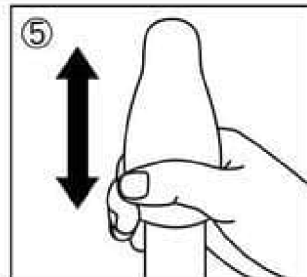

USER MANUAL

HOW TO USE

- ① Remove film
- ② Open EGG
- ③ Remove lubricant
- ④ Apply lubricant
- ⑤ Insert - Enjoy!

※Though small, the super stretchable elastomer can drastically expand for a snug fit regardless of your size.

-WARNING

Disposable Pleasure Item. • Store in a cool, dry, dark place. • Keep out of reach of children and pets. • TENGA Co., Ltd. can not be held liable if used in any way other than its intended use. Do not share. Do NOT use if skin is damaged. • Included lotion only intended for use with this product. Not intended for use in sexual intercourse. • To protect from possible irritation, test lotion on the lower arm first. If irritation occurs, wash with water immediately and consult a doctor.