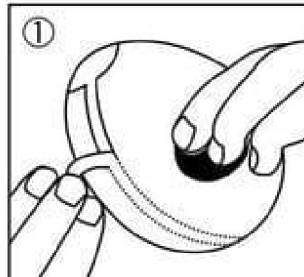

USER MANUAL

HOW TO USE

- ① Remove film
- ② Open EGG
- ③ Remove lubricant
- ④ Apply lubricant
- ⑤ Insert - Enjoy!

※Though small, the super stretchable elastomer can drastically expand for a snug fit regardless of your size.

-WARNING

Disposable Pleasure Item. • Store in a cool, dry, dark place. • Keep out of reach of children and pets. • TENGA Co., Ltd. can not be held liable if used in any way other than its intended use. Do not share. Do NOT use if skin is damaged. • Included lotion only intended for use with this product. Not intended for use in sexual intercourse. • To protect from possible irritation, test lotion on the lower arm first. If irritation occurs, wash with water immediately and consult a doctor.