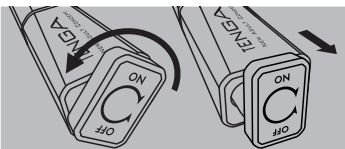

Changing Battery

After turning OFF, twist a further 90° in the OFF direction to remove cap and replace batteries.

Warning

- Please do not use or store the product in direct sunlight or heated environments. This may cause defects, overheating or fire hazards.
- Product tip and rotating joint are waterproof, but bottom cap is not. Product may break if submerged.
- Keep out of reach of children. Danger of parts being swallowed.
- Please do not drop or expose product to extreme forces. This may cause electrical short circuiting or defects.
- If you experience any pain or changes to your body during use, cease use immediately and seek medical attention.
- To prevent transfer of STIs, do not share.
- Do not use on same area of body for over 15 minutes.
- Do not attempt to deconstruct, modify or fix the item yourself. This may cause fire hazards and injuries.
- Those who are pregnant, have a pacemaker or other electronic medical devices, or are otherwise currently receiving medical treatment, please discuss use of this item with a medical professional before use.
- Do not use on any areas of the body that are irritated, inflamed or otherwise damaged.
- If you find any damage or defects with the product, please cease use immediately and turn the power OFF. Use of damaged product may cause injury.

How to Wash

- Wash with warm water. Do NOT submerge, switch panel is not waterproof.
- Please do not use acidic, alkaline substances, alcohol or hot water when washing the product. This may cause disfiguration of the shape of the product.
- If product is dirty at rotating joint, please clean with cotton swab.

* We recommend alkaline batteries for further uses. (Included tester batteries are manganese.)

【TENGA Δ Delta】

Content: Product (2 AAA batteries for testing.)
Running Time: 6 Hours Materials: Body - PC, ABS
Produced by TENGA Co., Ltd.
www.tenga-global.com
MADE IN VIETNAM Patent Pending