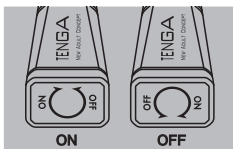

The TENGA Δ (Delta) is a simple vibrator with a rotating joint for two different angles. Enjoy high-powered vibration with an easy-to-clean, compact toy!

How to Use

**Twist cap 180° to turn ON.
Twist back 180° to turn OFF.**