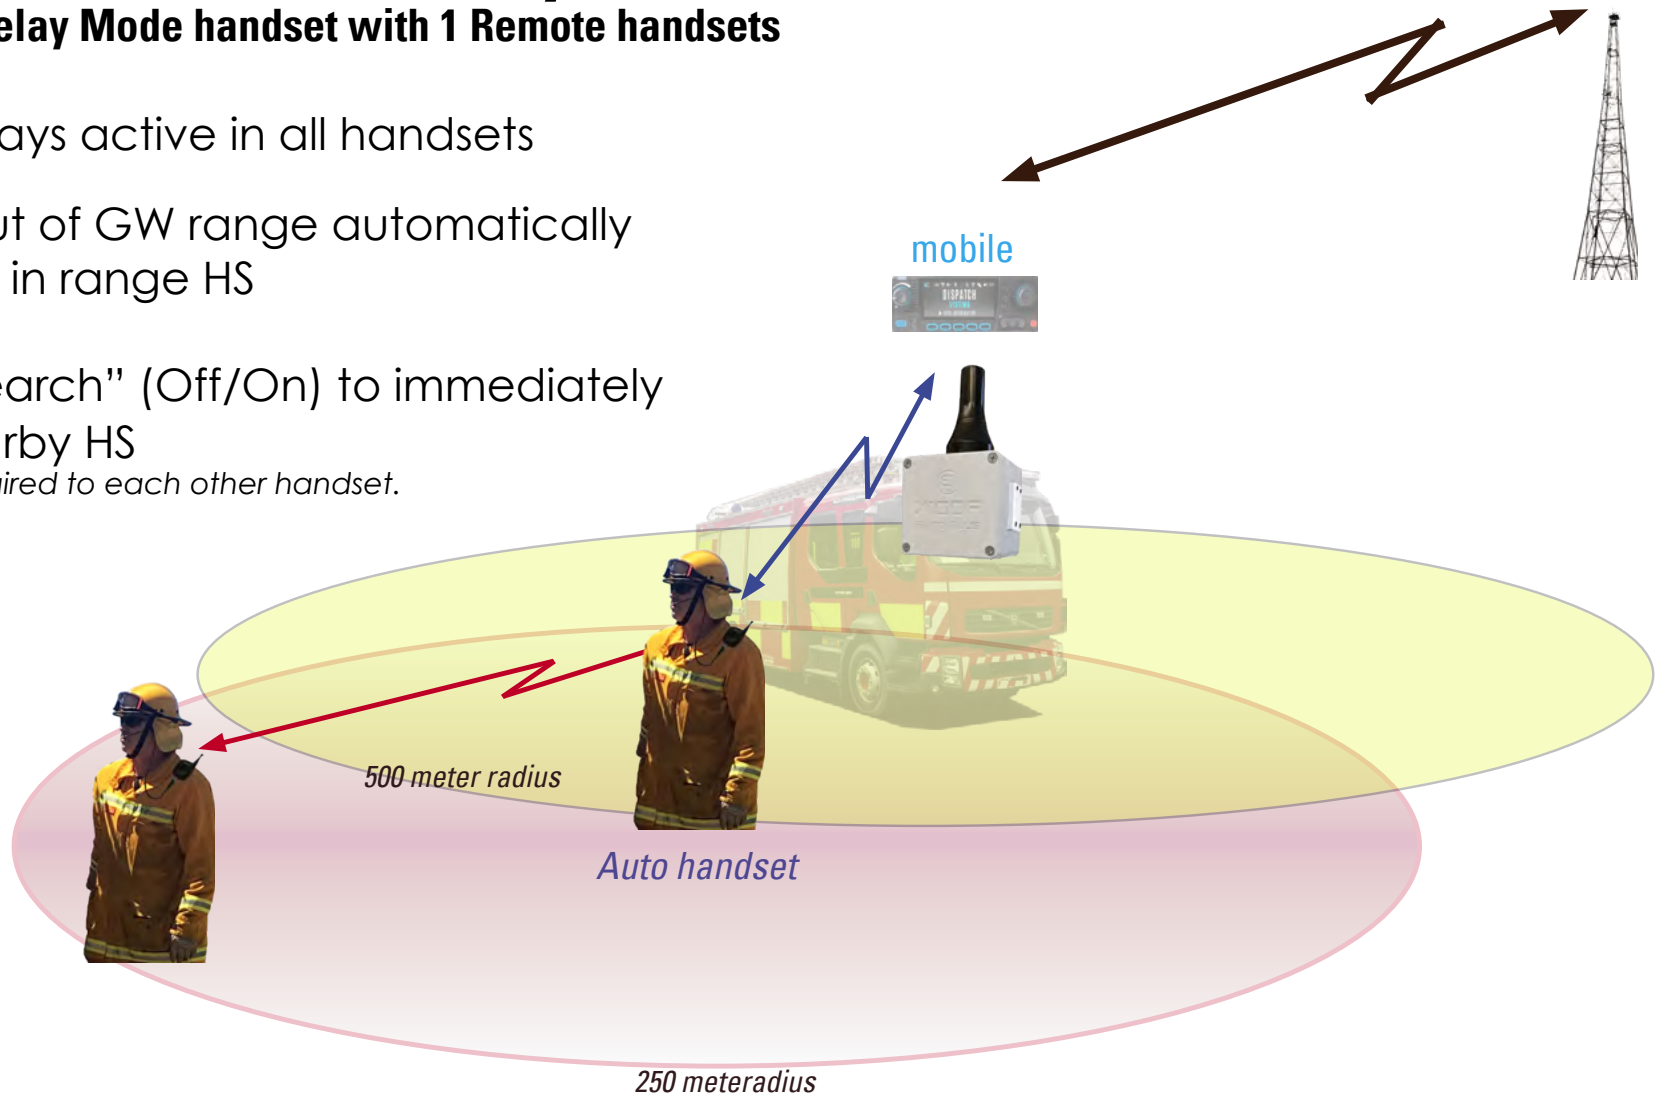

Elite Plus with Command Relay Mode On 1 Relay Mode handset with 1 Remote handsets - No Gateway connection

Commander handset remains connected to remote handsets if Relay handset loses GW connection. Relay handset automatically re-connects to GW when back in range.

Remote handsets reconnect with GW when Commander turns Relay mode off, or they lose connection.

Elite Plus with Command Relay Mode On

1 Relay Mode handset with 2 Remote handsets - No Gateway connection

Command Relay handset connects to other handsets. Handsets can reconnect with GW by short pressing “search” or wait until they lose connection. If connection with “Command Relay” handset is lost all handsets will search for GW or nearby Command relay handset and reconnect if possible.

Elite Plus with Automatic Relay Mode On 1 Gateway with 1 Relay Mode handset with 1 Remote handsets

Relay Mode always active in all handsets
(LP Vol Up to OFF)

Any* HS walks out of GW range automatically
connects to any in range HS

Or
Short presses "Search" (Off/On) to immediately
connects to nearby HS

** handset need to be paired to each other handset.*

Elite Plus with Automatic Relay Mode On 1 Relay Mode handset with 2 Remote handsets - No Gateway connection