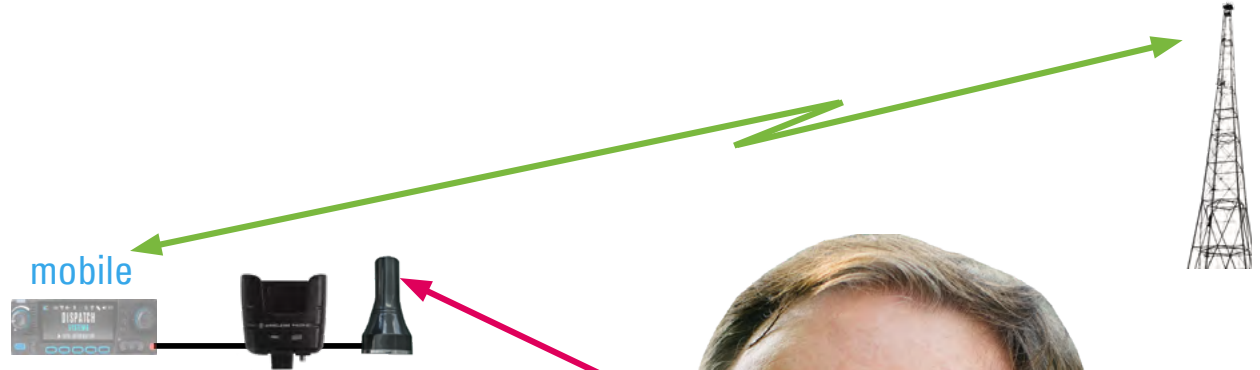

Wireless Microphone / Digital Mobile Repeater

PRO Plus "Lone worker"