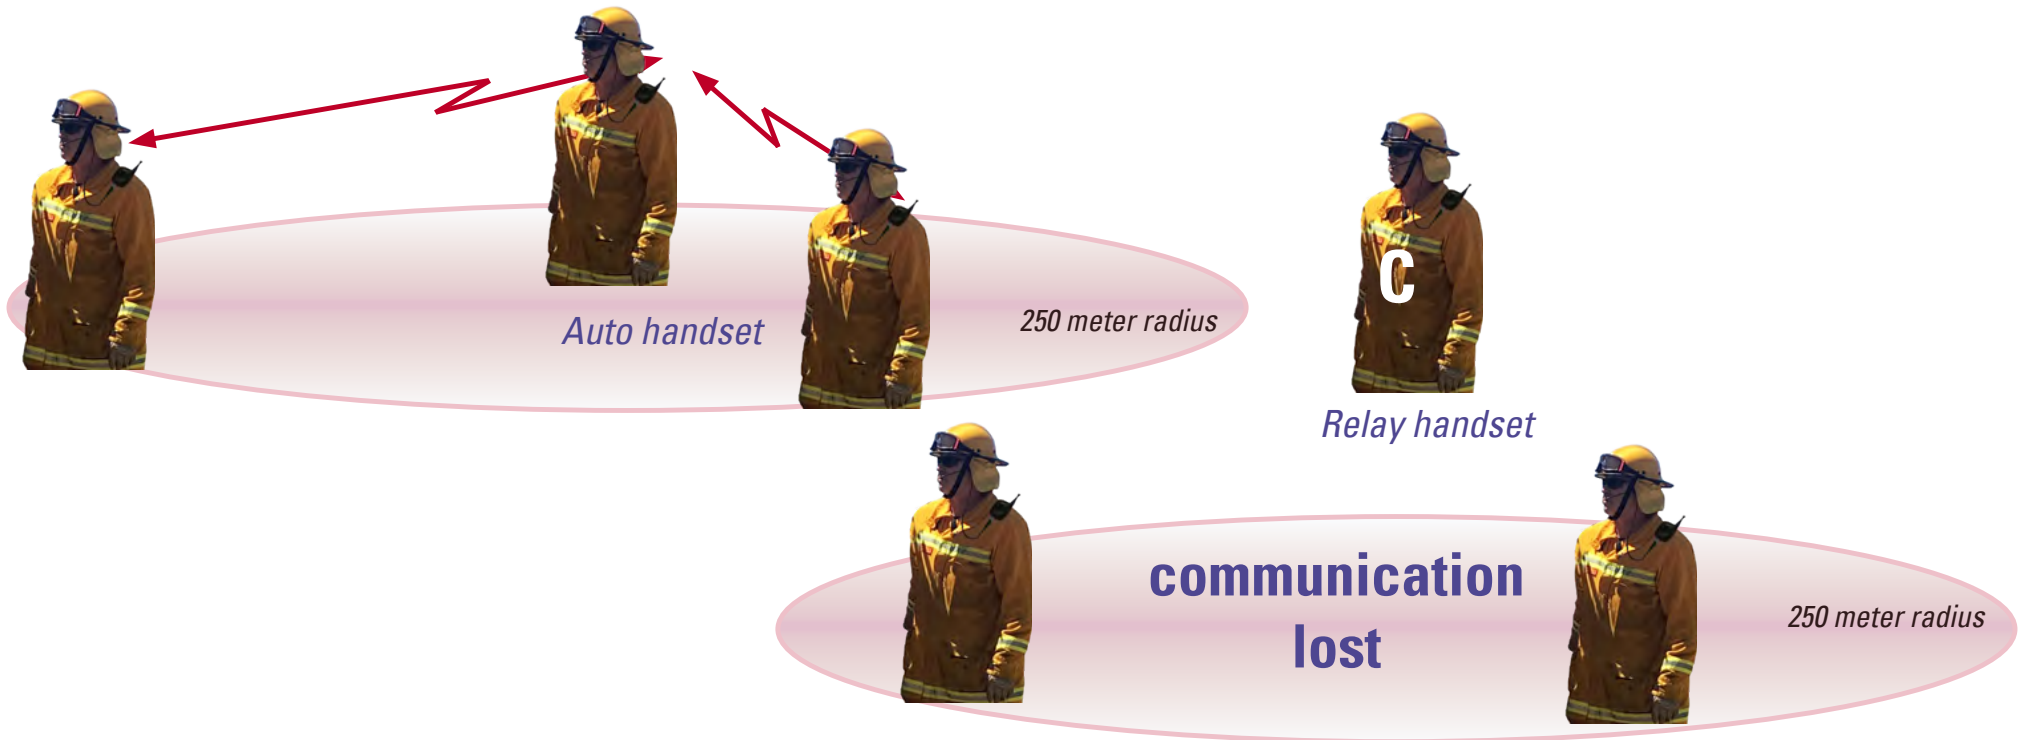

Elite Plus with Command Relay Mode On

1 Relay Mode handset with 2 Remote handsets - No Gateway connection

Command Relay handset connects to other handsets. Handsets can reconnect with GW by short pressing “search” or wait until they lose connection. If connection with “Command Relay” handset is lost all handsets will search for GW or nearby Command relay handset and reconnect if possible.