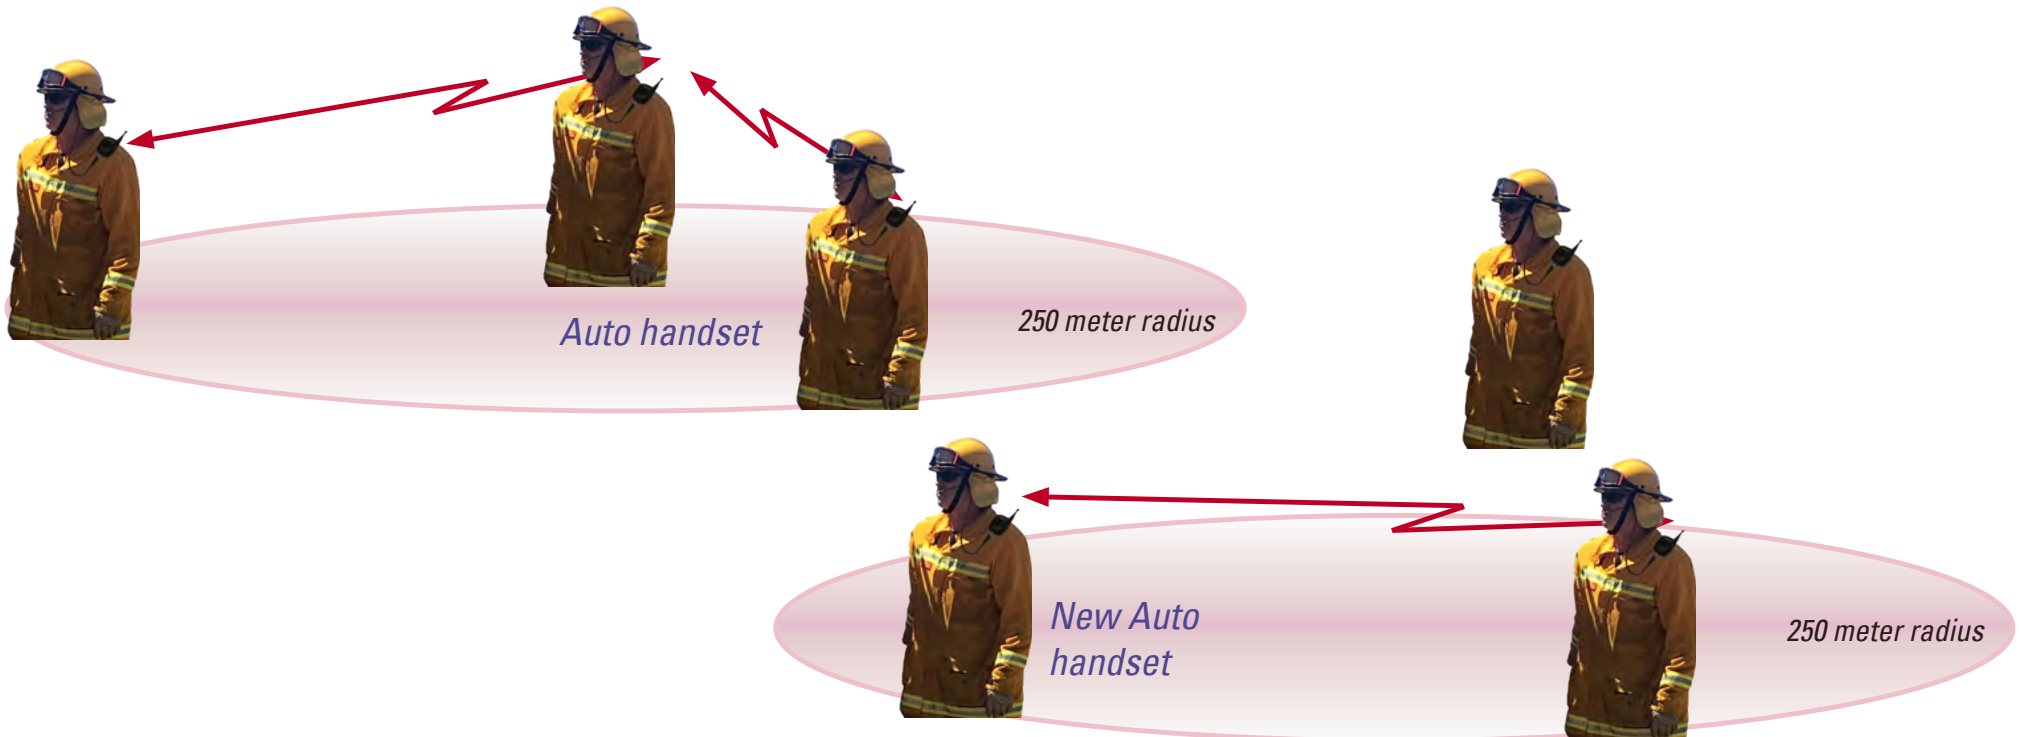

Elite Plus with Automatic Relay Mode On 1 Relay Mode handset with 2 Remote handsets - No Gateway connection

“Auto assigned Relay” handset remains connected to other handsets and will automatically re-connect to GW when back in range. Handsets can reconnect with GW by short pressing “search” or wait until they lose connection. If connection with the “Auto assigned Relay” handset is lost, then other handset will try to link with other in range handsets.