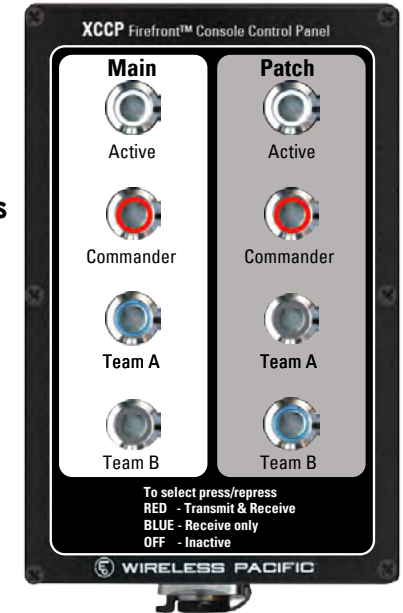

XDCC
12V DC, 3A fused,
1m cable 2 pin

XDCC-RJ
12V DC, 3A fused,
1m cable RJ45

Elite Plus Firefront™

XCCP Firefront™ Command Control Panel

Allows:

- Individual radio receive access by gateway
- Individual radio transmit access by gateway
- Send "return to vehicle" Find Me alarm to all handsets

Enables Radio access

Commander Handset/s

Team A Handset/s

Team B Handset/s

Red = Tx&Rx access

Blue = Rx only access

XFSB-EXT Firefront™ roofmount Smart Box

Provides:

- Triple gateway connectivity
- Dual mobile radio connectivity
- Inter-gateway handsfree capability
- Control Panel remote control access

X10DR Headsets

WPHFH Industrial Grade Handsfree Headset

Provides: