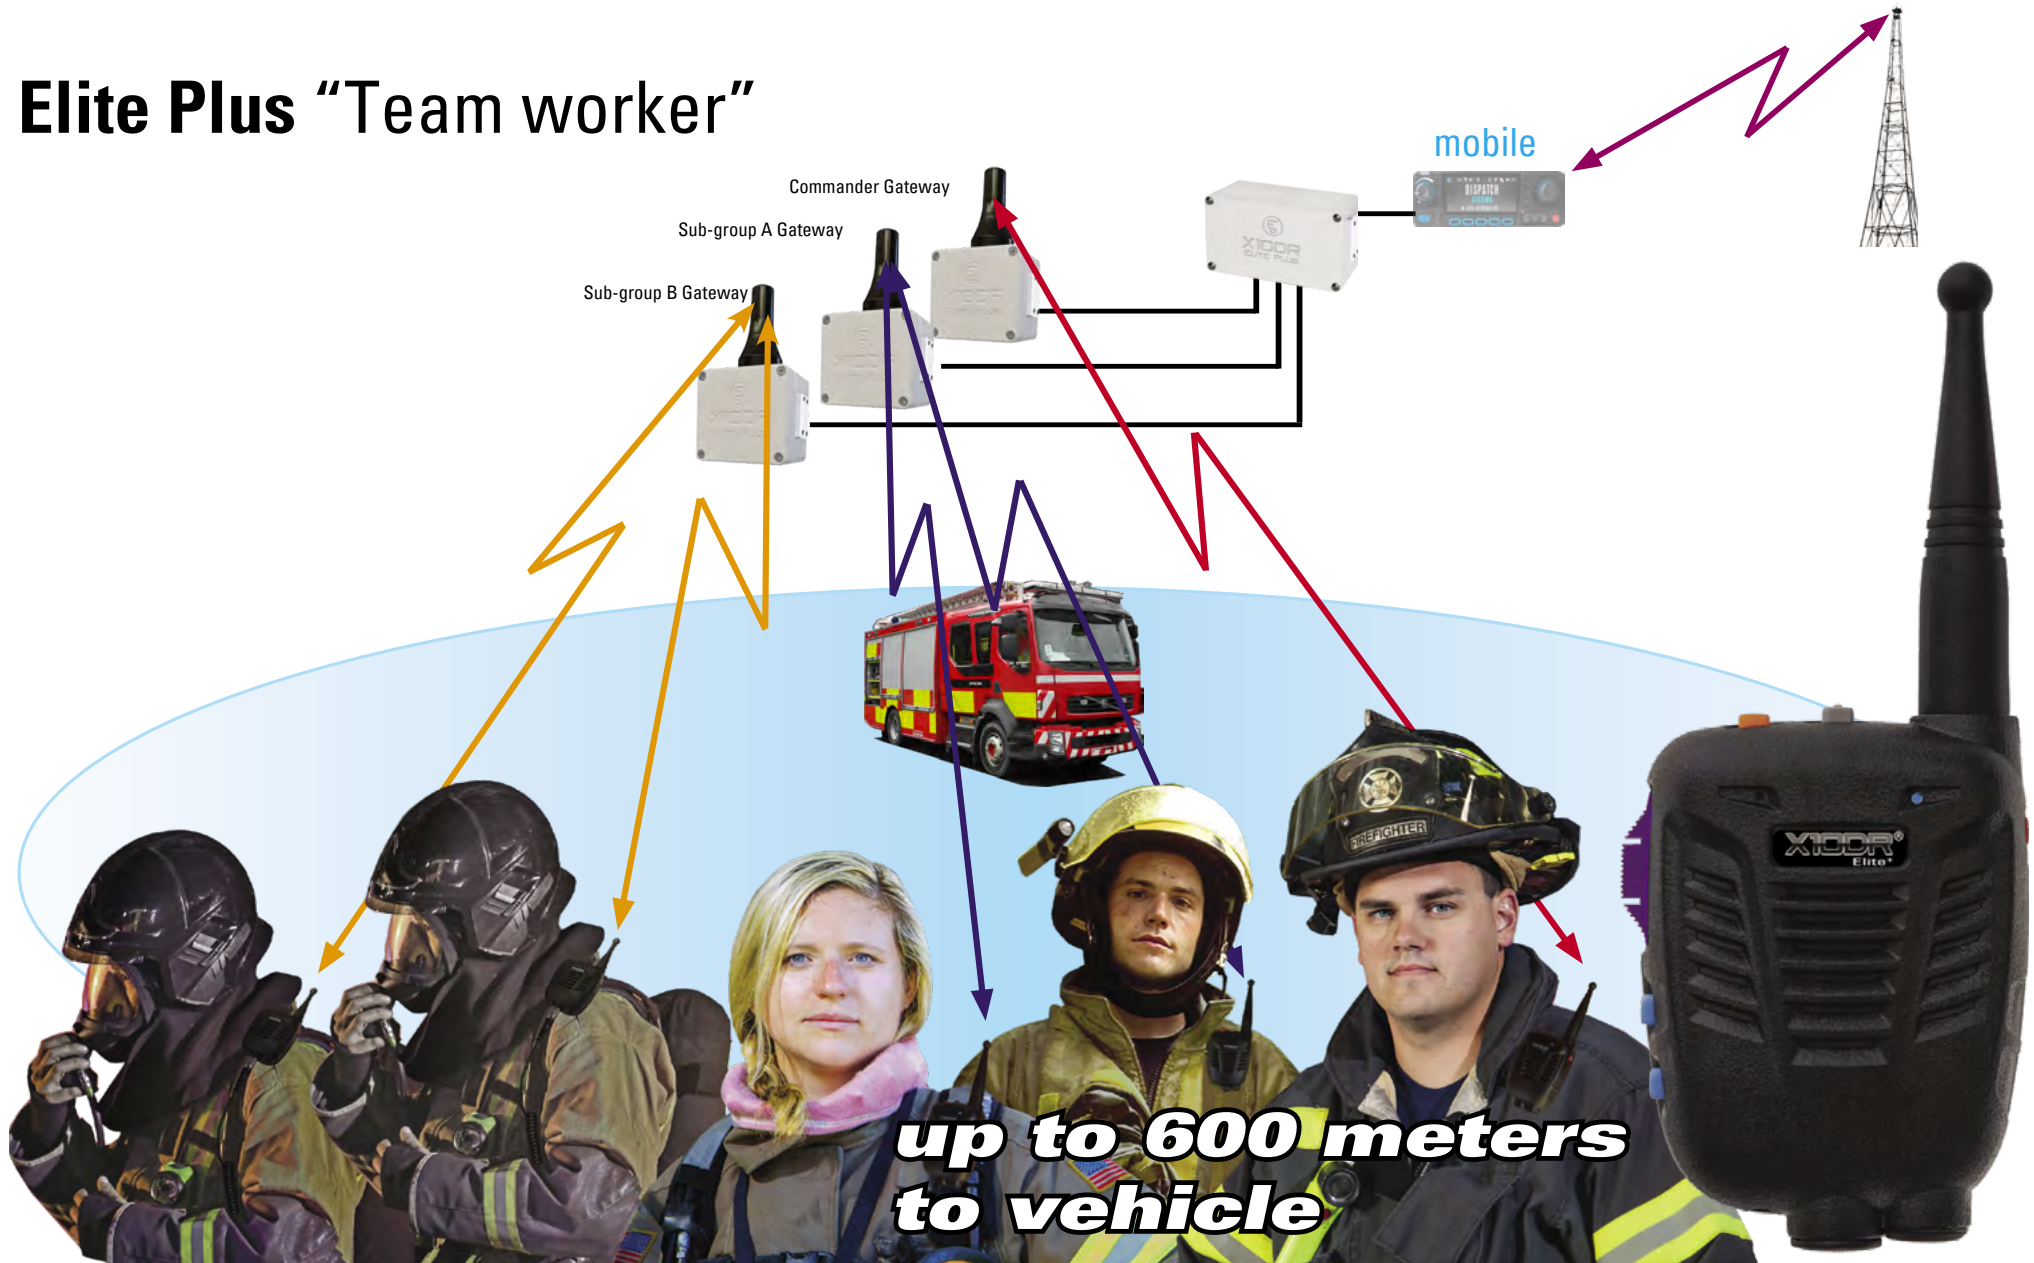

Wireless Microphone / Digital Mobile Repeater

Elite Plus "Team worker"
XRTG Rooftop Gateway
up to 600 meters
to vehicle

Wireless Microphone / Digital Mobile Repeater

Elite Plus "Team worker"

mobile

**up to 500 meters
to vehicle**

**up to 1000 meters
to each other**

Wireless Microphone / Digital Mobile Repeater

Elite Plus "Team worker"

**up to 600 meters
to vehicle**

Wireless Microphone / Digital Mobile Repeater

Elite Plus Handset

Control can be: