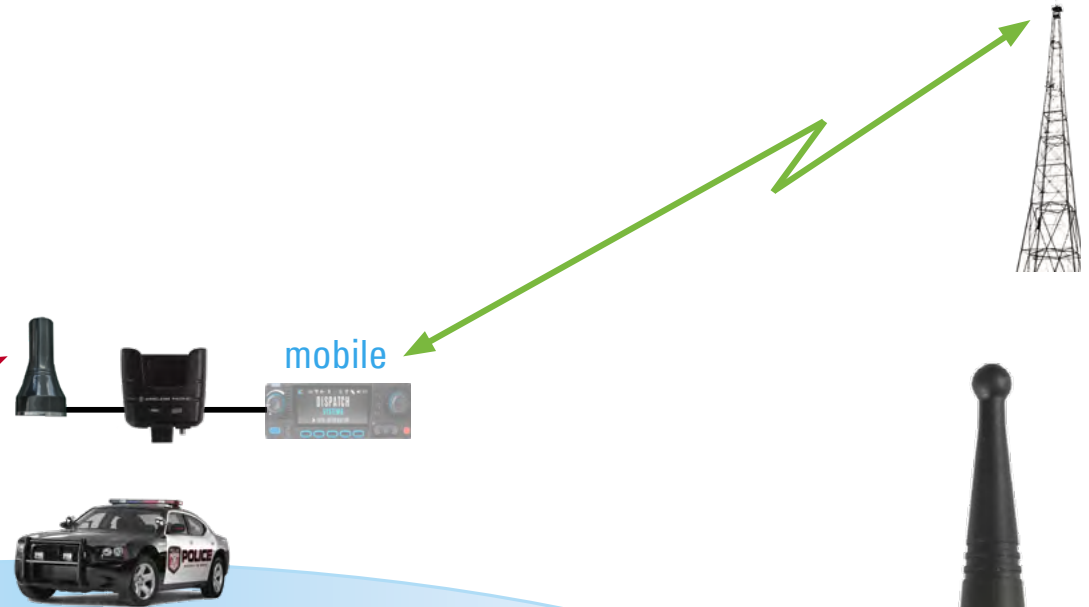

PRO Plus "Lone worker"

Passes all audio between radio and user
User can trigger radio's emergency
Headset and earpiece connectivity
Wireless PTT button option

up to 500 meters

Wireless Microphone / Digital Mobile Repeater

PRO Plus "Lone worker"

- Dual Radio Configurations
- Mandown monitor options
- Lone worker "live mic" options
- IP67 rated waterproof handset
- AES 128 dynamic encryption
- Public address capabilities

up to 500 meters