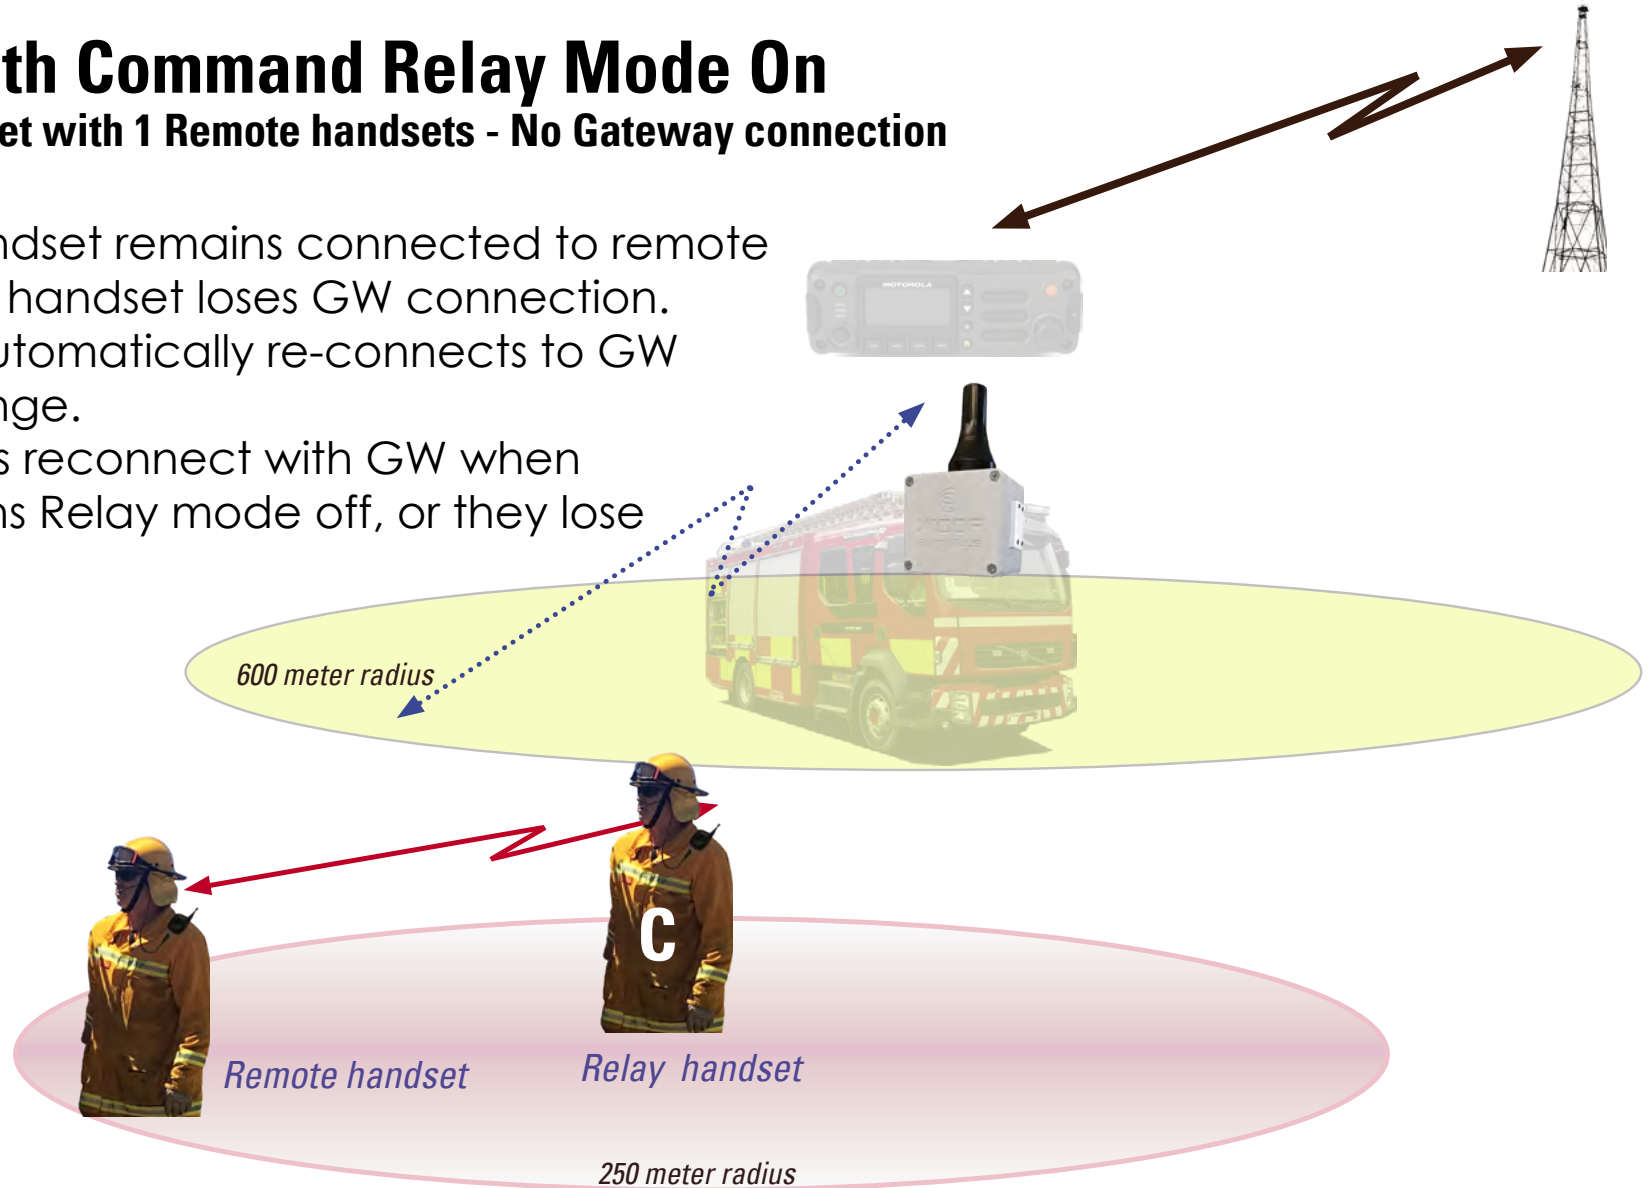

Elite Plus with Command Relay Mode On 1 Relay Mode handset with 1 Remote handsets - No Gateway connection

Commander handset remains connected to remote handsets if Relay handset loses GW connection. Relay handset automatically re-connects to GW when back in range.

Remote handsets reconnect with GW when Commander turns Relay mode off, or they lose connection.