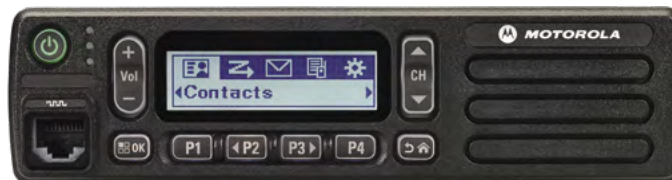

Wireless Microphone / Digital Mobile Repeater

Most mobile devices