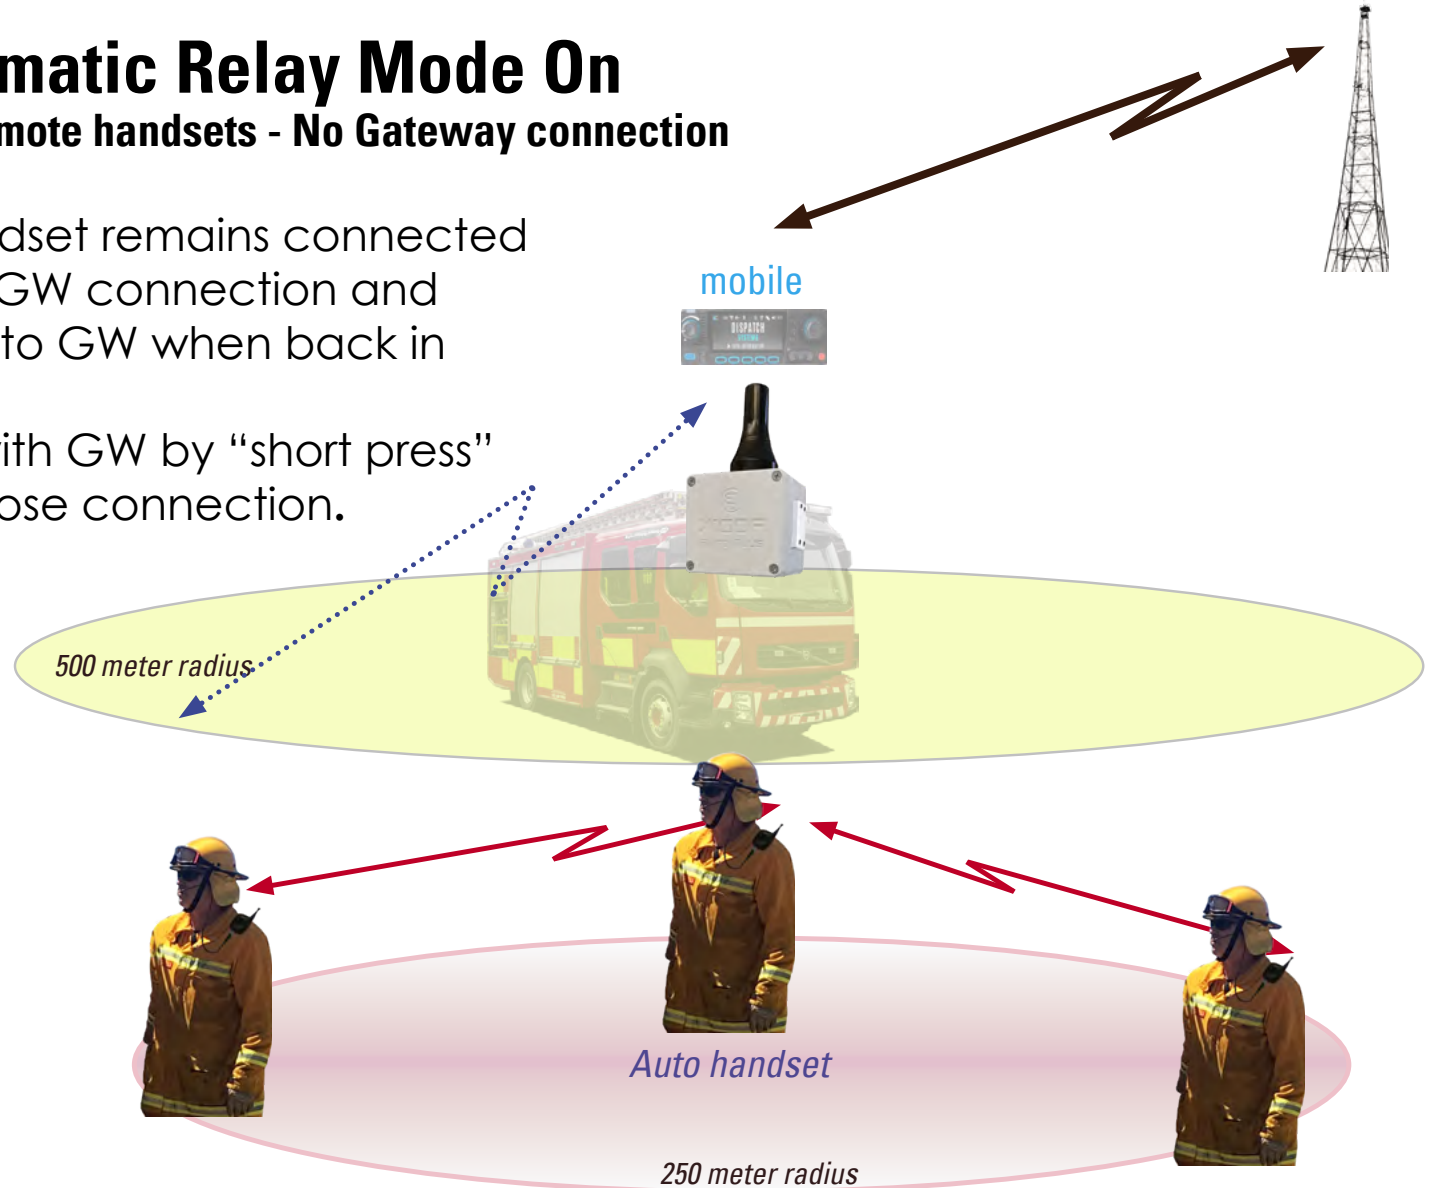

Elite Plus with Automatic Relay Mode On 1 Gateway with 1 Relay Mode handset with 1 Remote handsets

Relay Mode always active in all handsets
(LP Vol Up to OFF)

Any* HS walks out of GW range automatically
connects to any in range HS

Or
Short presses "Search" (Off/On) to immediately
connects to nearby HS

** handset need to be paired to each other handset.*

Elite Plus with Automatic Relay Mode On 1 Relay Mode handset with 2 Remote handsets - No Gateway connection

“Auto assigned Relay” handset remains connected to other handsets if it loses GW connection and automatically re-connects to GW when back in range.

Handsets can reconnect with GW by “short press” “search” or wait until they lose connection.

Elite Plus with Automatic Relay Mode On 1 Relay Mode handset with 2 Remote handsets - No Gateway connection

“Auto assigned Relay” handset remains connected to other handsets and will automatically re-connect to GW when back in range. Handsets can reconnect with GW by short pressing “search” or wait until they lose connection. If connection with the “Auto assigned Relay” handset is lost, then other handset will try to link with other in range handsets.