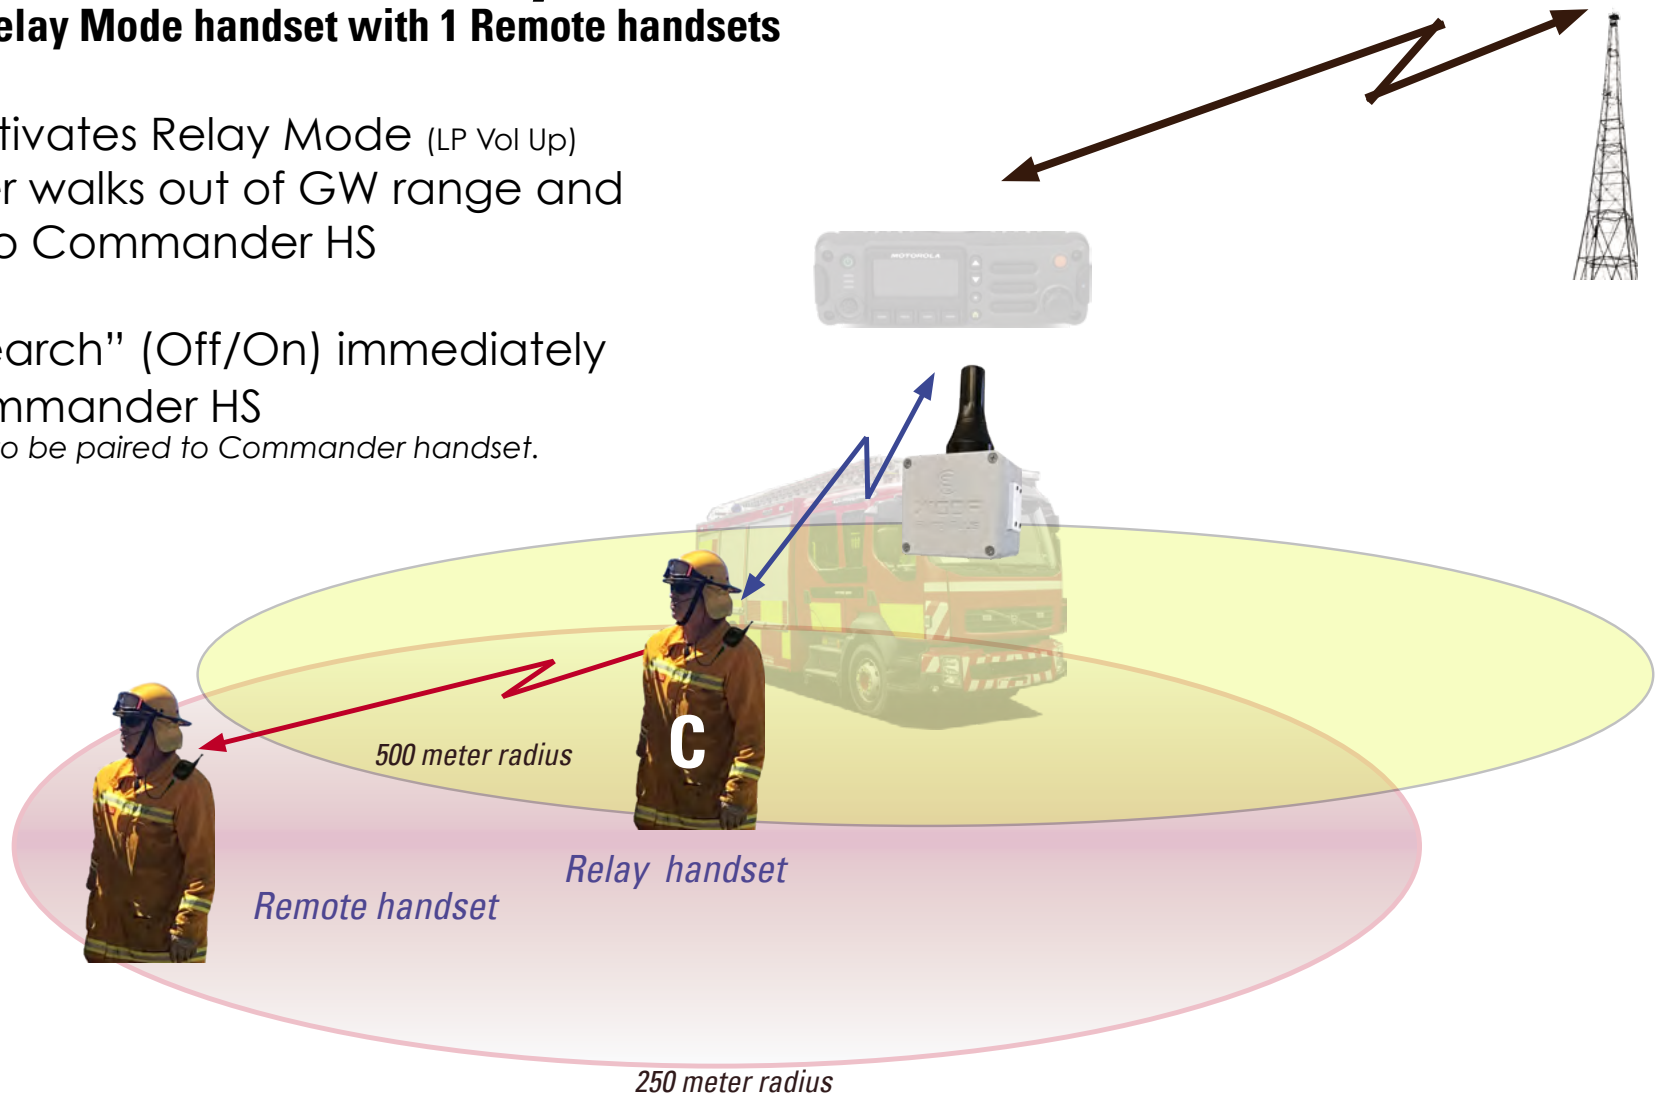

Commander activates Relay Mode (LP Vol Up)
Remote HS either walks out of GW range and auto connects to Commander HS
Or
Short presses "Search" (Off/On) immediately connects to Commander HS
Remote handsets need to be paired to Commander handset.

Elite Plus with Command Relay Mode On 1 Relay Mode handset with 1 Remote handsets - No Gateway connection

Commander handset remains connected to remote handsets if Relay handset loses GW connection. Relay handset automatically re-connects to GW when back in range.