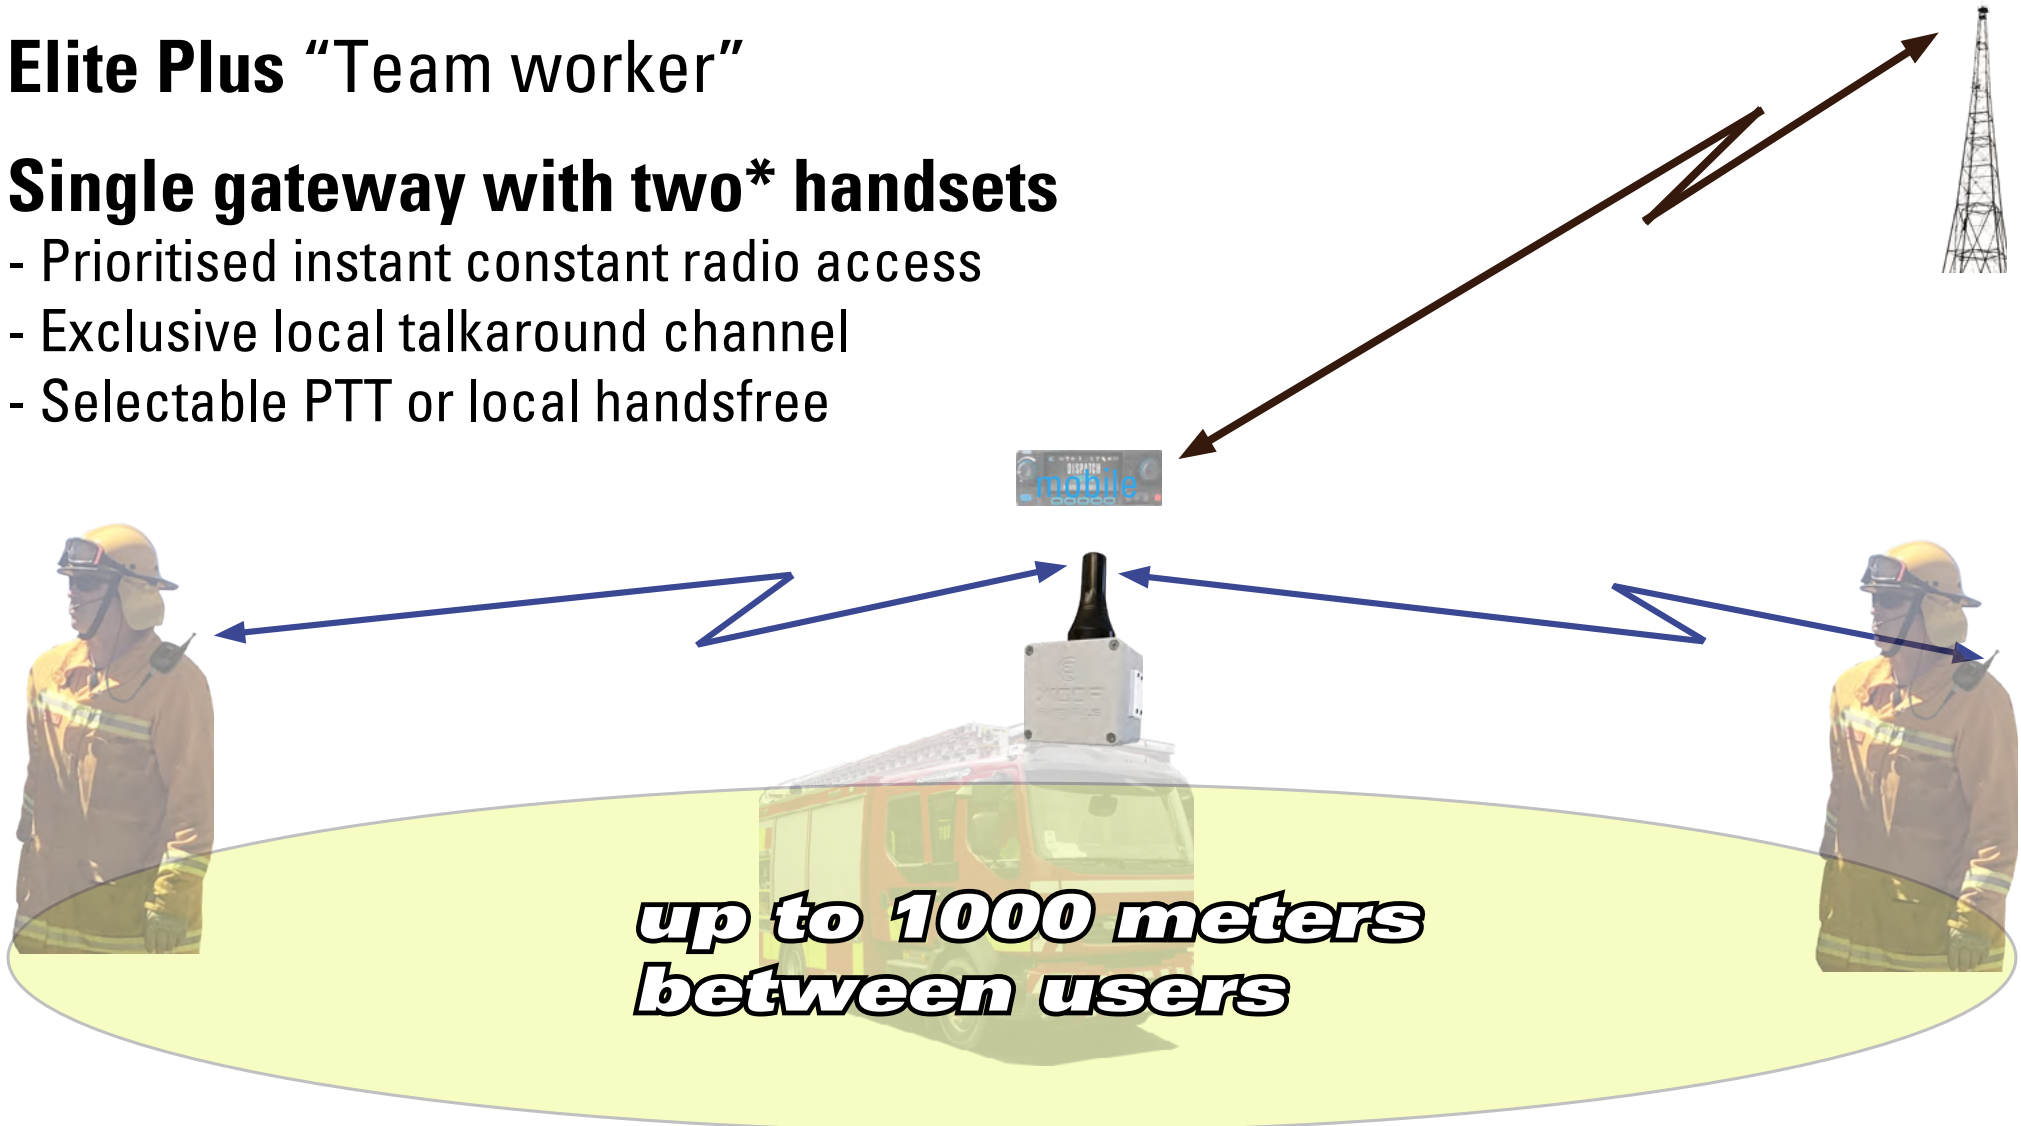

Constant host mobile radio access.

up to 600 meters radius

Elite Plus “Team worker”

Single gateway with two* handsets

- Prioritised instant constant radio access
- Exclusive local talkaround channel
- Selectable PTT or local handsfree

* three when NOT using Relay Mode or in applications not requiring multiple gateway deployments in the same locations/vehicle. We suggest you trial to make sure your operational requirements can be met before major 3HS1GW deployments.