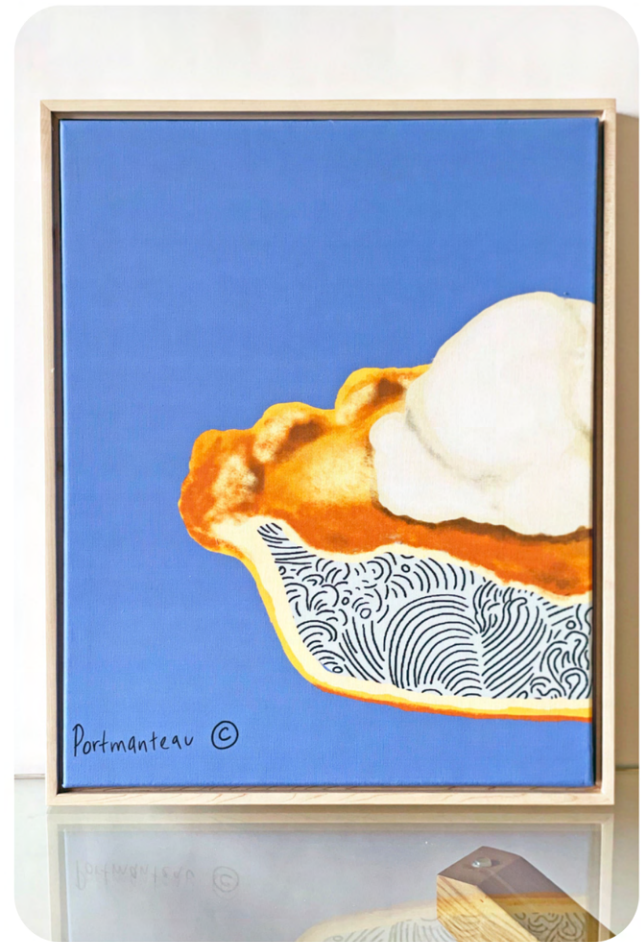

MINIMALIST TEXTILE ART - KOREA
SAEKDONG
\$52.75 / \$25
Overall Size 7" x 7"

JAPANESE TEXTILE ART
SEIGAIHA PRINT . HOPE
\$52.75 / \$25
Overall Size 7" x 7"

AFRICAN TEXTILE ART - GHANA
KENTE HIBISCUS HUE
\$52.75 / \$25
Overall Size 7" x 7"

MINIMALIST TEXTILE ART
-DENIM & KOREA SAEKDONG
\$52.75 / \$25
Overall Size 7" x 7"

www.PortmanteauHome.com
s_hong@portmanteauhome.com

PORTMANTEAU HOME

AMERICAN PIE SERIES

Prices are same for all cultural prints

SET OF 6
4.13" X 5.83"
BLANK CARDS
\$28 / \$14

GLASS FRAMED
CANVAS PRINT
12.5" X 15.5"
\$42.85 / \$20

SMALL POSTER
6" X 9"
\$12 / \$6

Luxe small posters are made with archival-quality Mohawk Superfine paper.

FLOATING FRAME
9" X 10" | 17" X 21"
\$65/\$30 | \$105/\$52.50

1.5" Deep floating frame made of genuine high-grade maple with no finish

CONTACT US

www.PortmanteauHome.com | s_hong@portmanteauhome.com