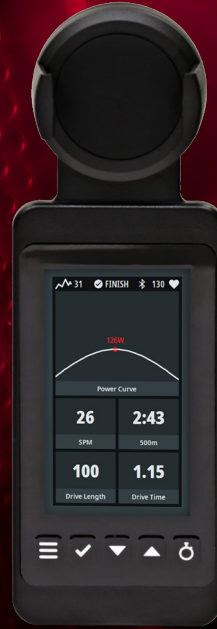

TECHNIQUE

For the exerciser who wants to understand their performance at every stroke by seeing Power Curve front and center.