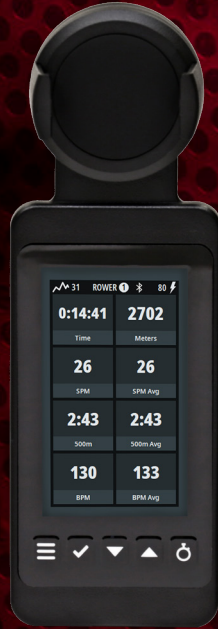

300 degree resistance adjustment
(Levels 1-100)

Left handle button allows you to change the screens, right button allows you to start a manual split or interval

Cell phone holder

WattRate® TFT Console including Coach by Color® front LED

Air + Magnetic resistance

Direct WattRate® Power Sensor

Embedded roller guide system

17 in (43 cm) seat height

Quick-release ratcheting foot strap

Transport handle and two front wheels make the rower easy to move when not in use

LifeFitness

HEAT PERFORMANCE ROW

ENHANCED ROWING EXPERIENCE

The Heat Performance Row provides a wide variety of ways to get your cardio in, which keeps your home workouts fresh and fun.

TRAINING

For the exerciser who wants to get on and go.

COMPARATIVE

For the exerciser who wants to row while understanding average/maximum output.

TECHNIQUE

For the exerciser who wants to understand their performance at every stroke by seeing Power Curve front and center.