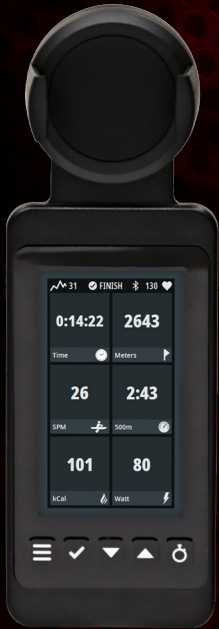

HEAT PERFORMANCE ROW

ENHANCED ROWING EXPERIENCE

The Heat Performance Row provides a wide variety of ways to get your cardio in, which keeps your home workouts fresh and fun.

TRAINING

For the exerciser who wants to get on and go.