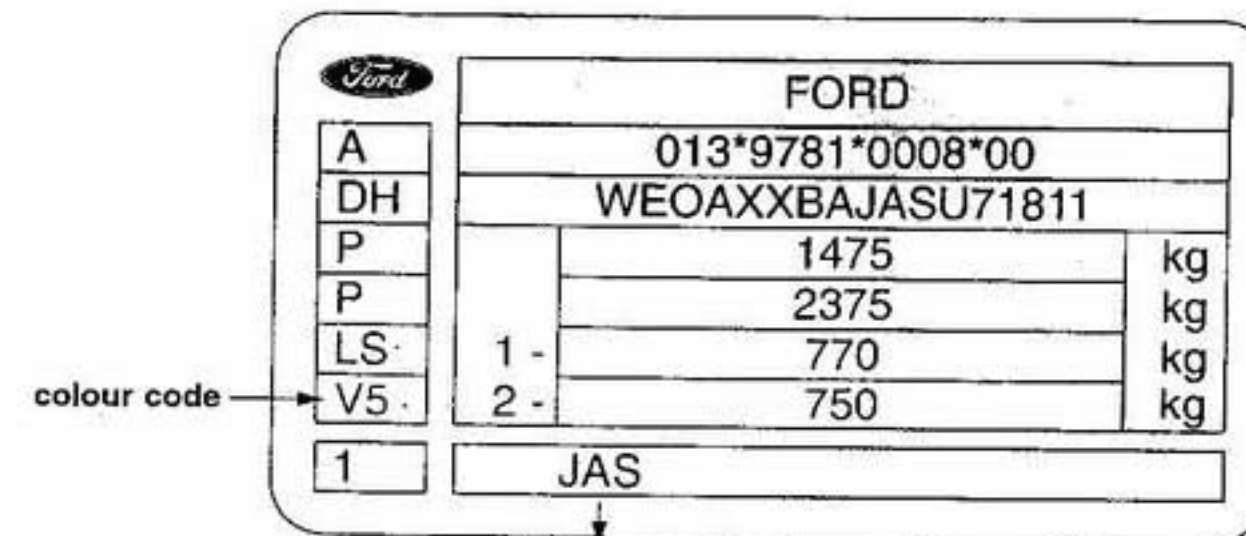

Ford

Model

FIESTA - KA - FUSION - FOCUS - S MAX
C MAX - KUGA - FOCUS COUPE' (PININFARINA)

Position of Colour Label

ON THE INSIDE OF THE RIGHT SIDE DOOR COLUMN

Colour Code