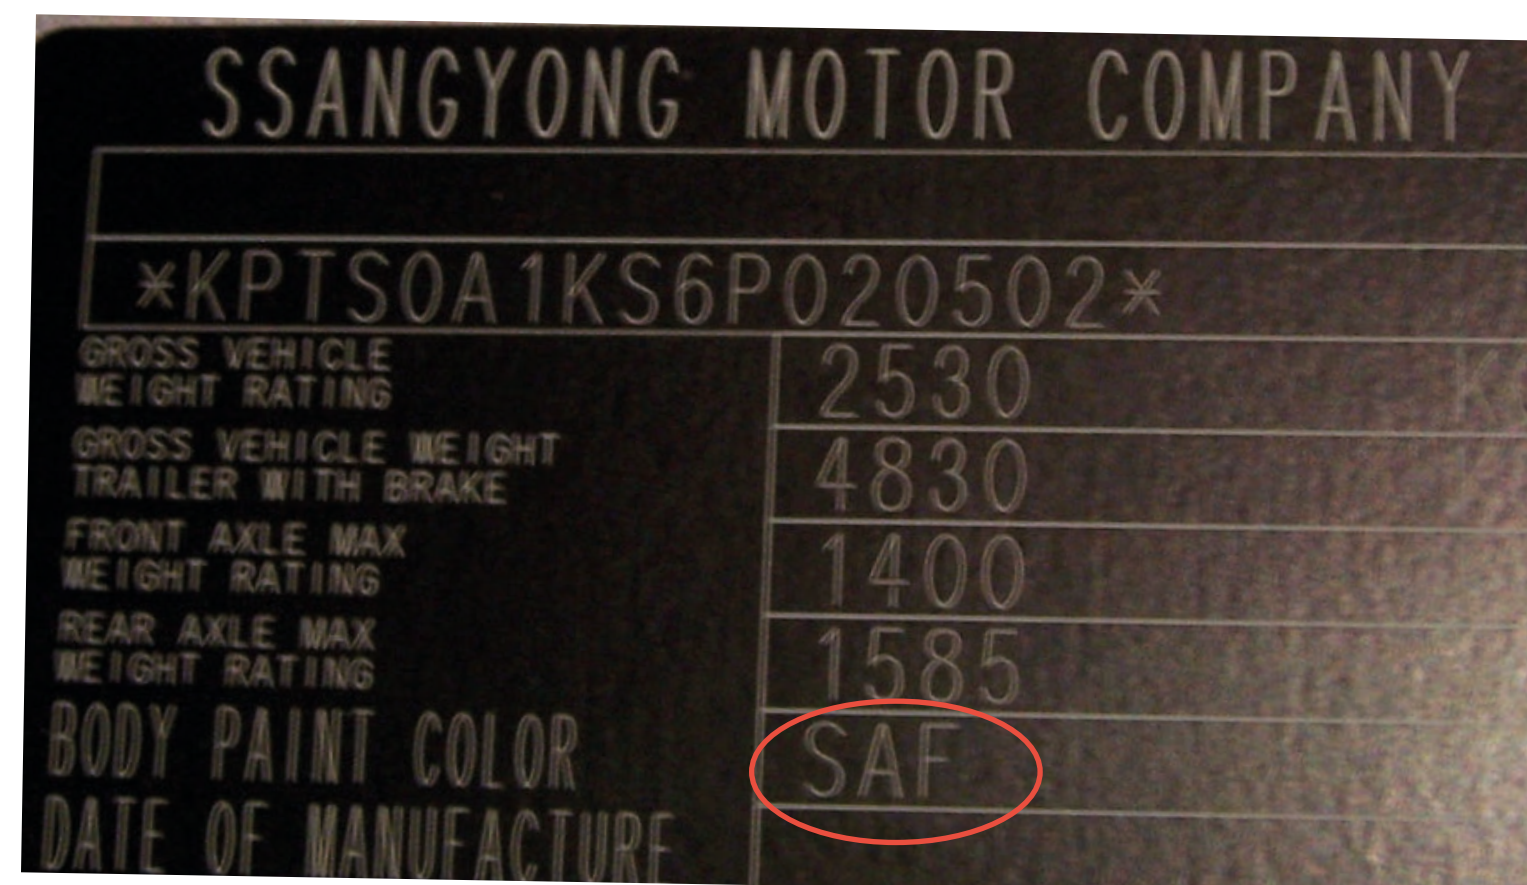

Colour Code

Subaru

Model

FORESTER - OUTBACK

Position of Colour Label

ON THE COLUMN / POST DRIVER'S SIDE DOOR

Colour Code

Suzuki