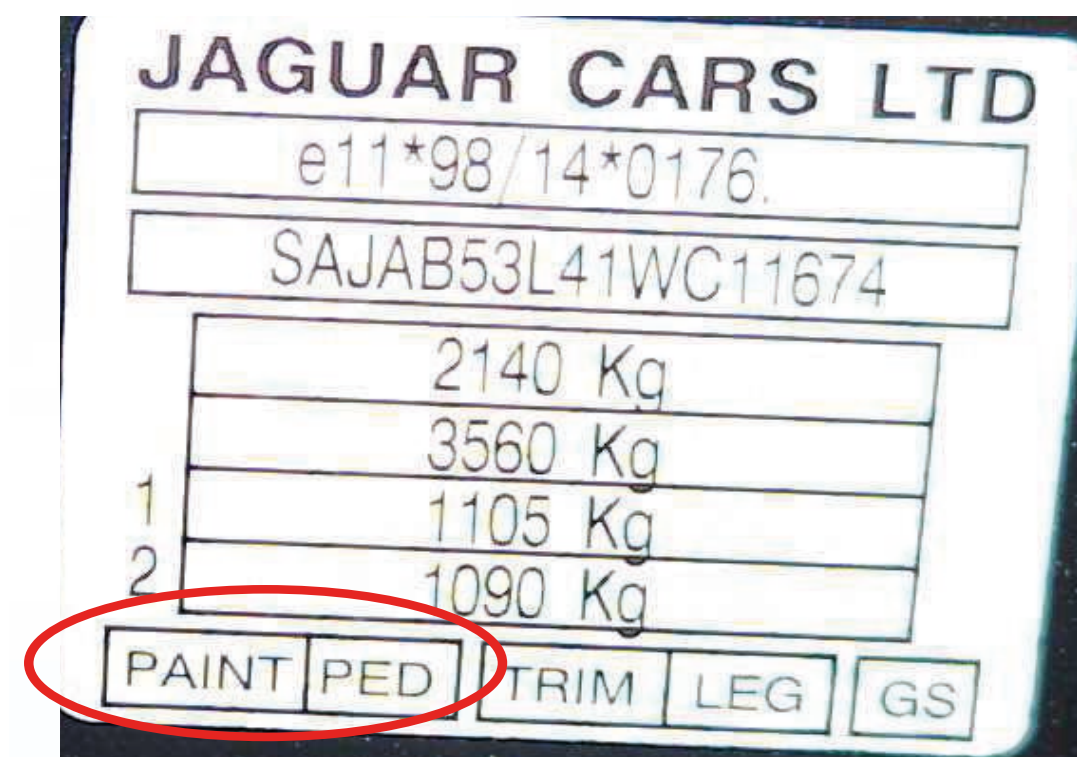

Jaguar

Model

XJ

X TYPE - S TYPE - XJ - XF - XK

Position of Colour Label

INSIDE THE ENGINE COMPARTMENT

ON THE COLUMN / POST DRIVER'S SIDE DOOR

Colour Code