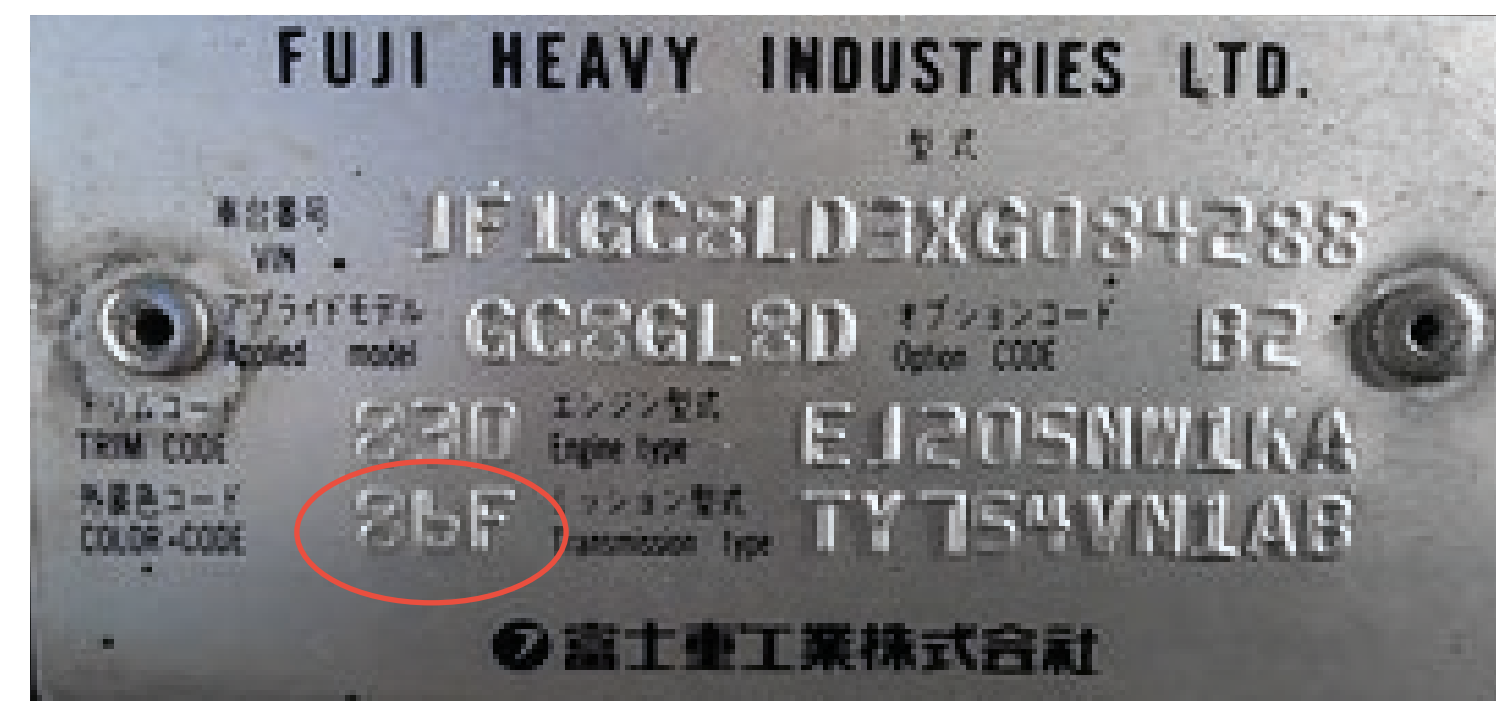

Colour Code

Subaru

Model

FORESTER - OUTBACK

Position of Colour Label

ON THE COLUMN / POST DRIVER'S SIDE DOOR

Colour Code

Suzuki