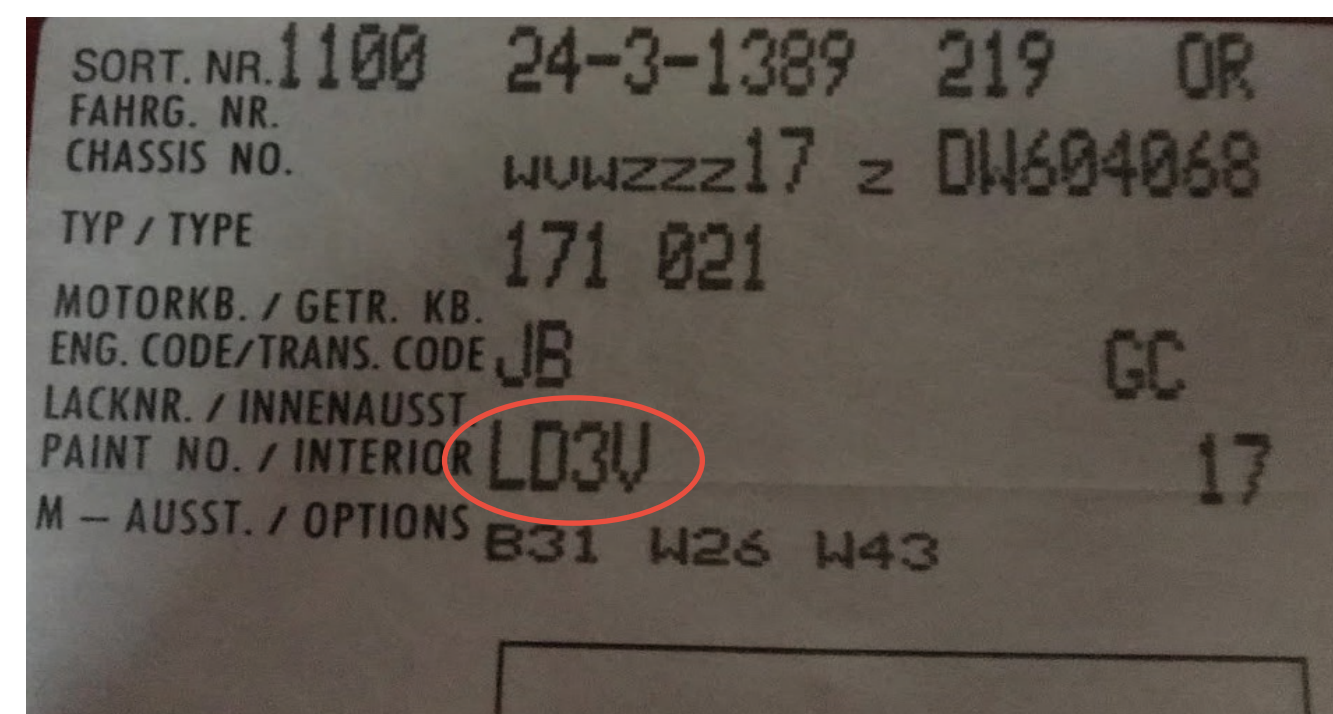

Volkswagen

Model

TOURAN 2010

Position of Colour Label

INSIDE THE BOOK "USE AND MAINTENANCE"

ALL MODELS

INSIDE THE BOOT

Colour Code