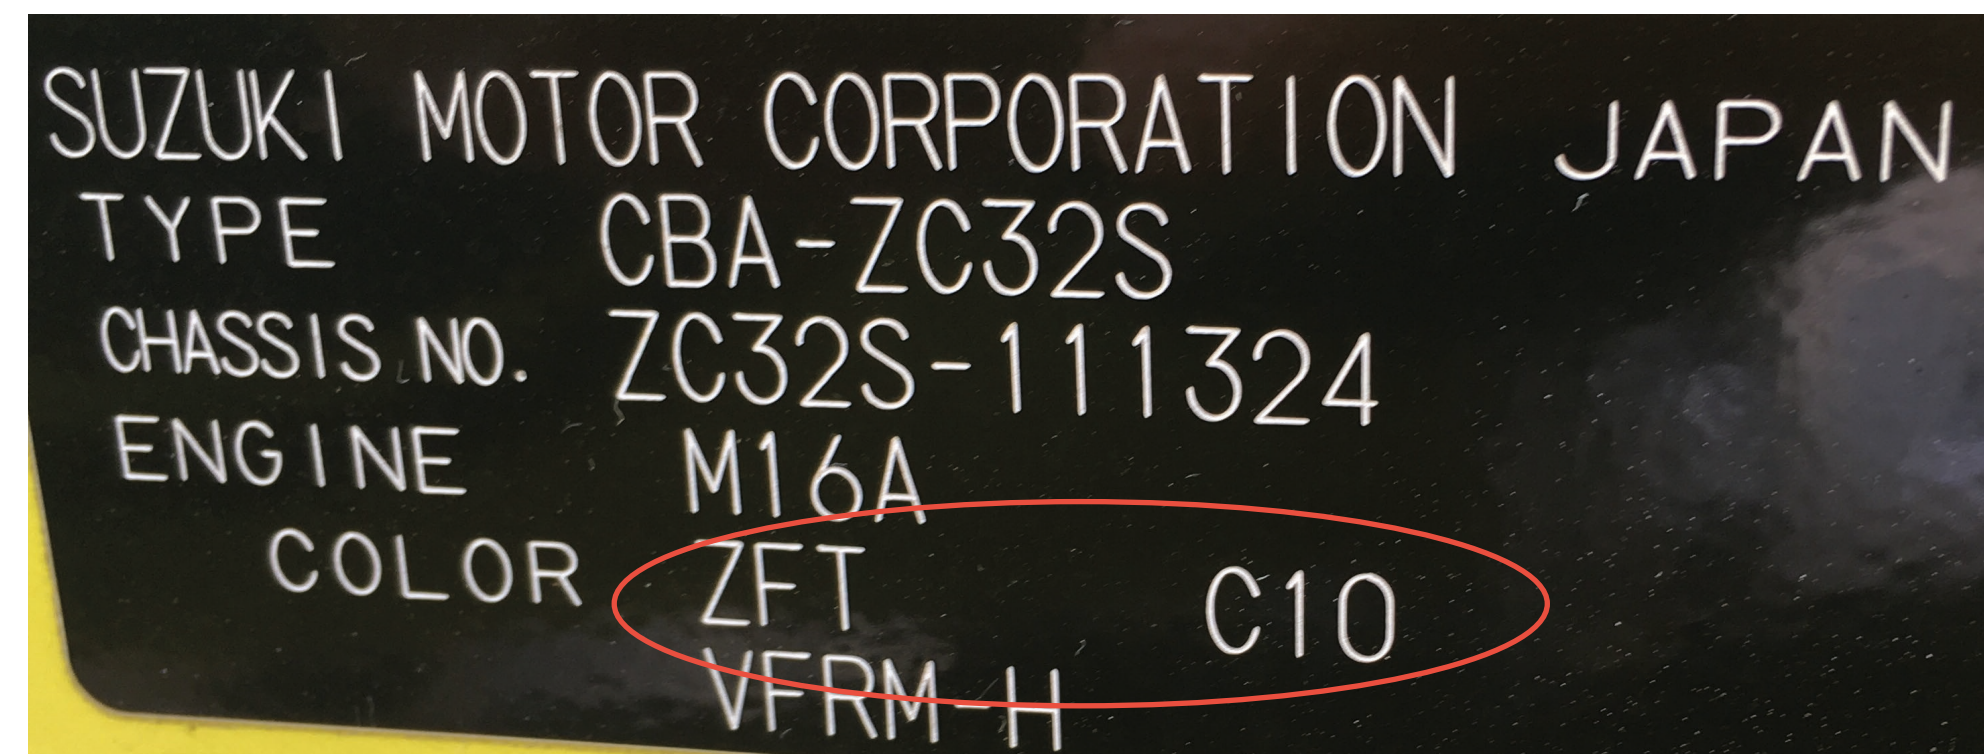

Suzuki

Model

SPLASH - SWIFT

GRAN VITARA - JIMNY - VAGON - R SX4

SX4 - ALTO - CARRY

Position of Colour Label

ON THE COLUMN / POST DRIVER'S SIDE DOOR

INSIDE THE ENGINE COMPARTMENT

ON THE PASSENGER SIDE DOOR COLUMN

Colour Code