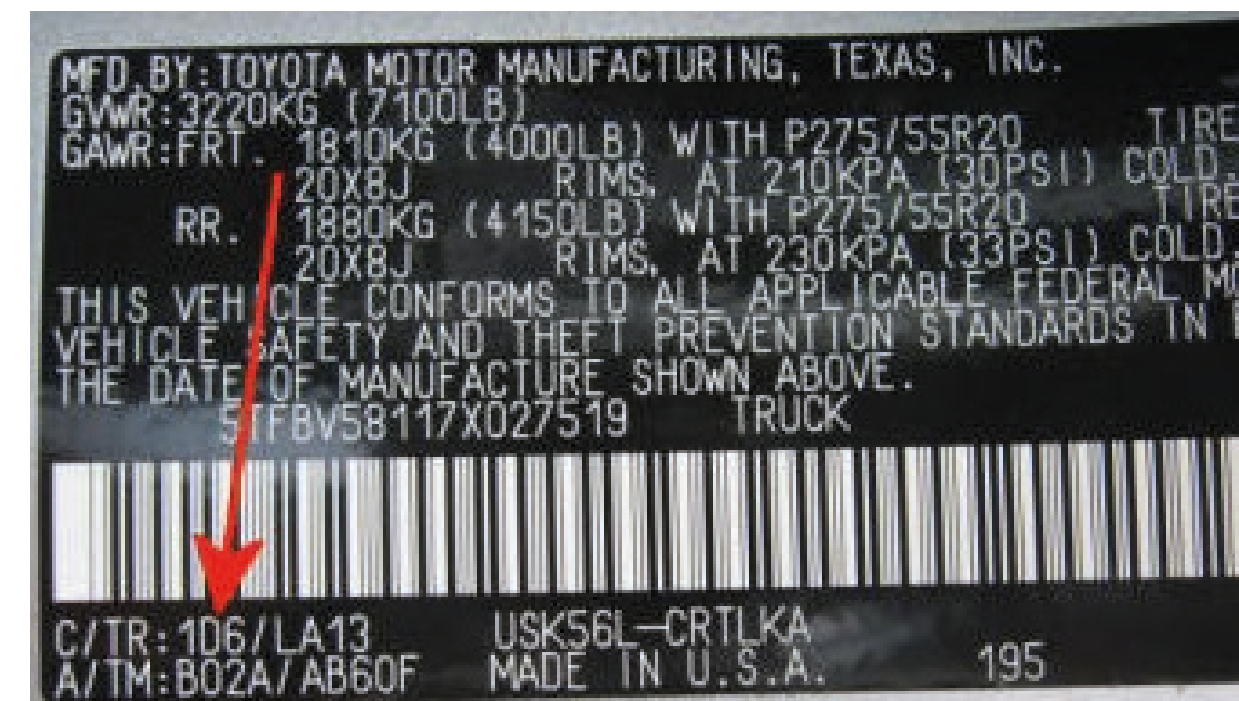

Toyota

Model

AYGO - AURIS

RAV 4 - YARIS - IQ - COROLLA

AVENSIS

RAV4 - AVENSIS - YARIS VERSO - HILUX
HIACE - LAND CRUISER

Position of Colour Label

ON THE PASSENGER SIDE DOOR COLUMN

ON THE DRIVER'S DOOR COLUMN

ON THE DRIVER'S DOOR SHUT

INSIDE THE ENGINE COMPARTMENT

Colour Code