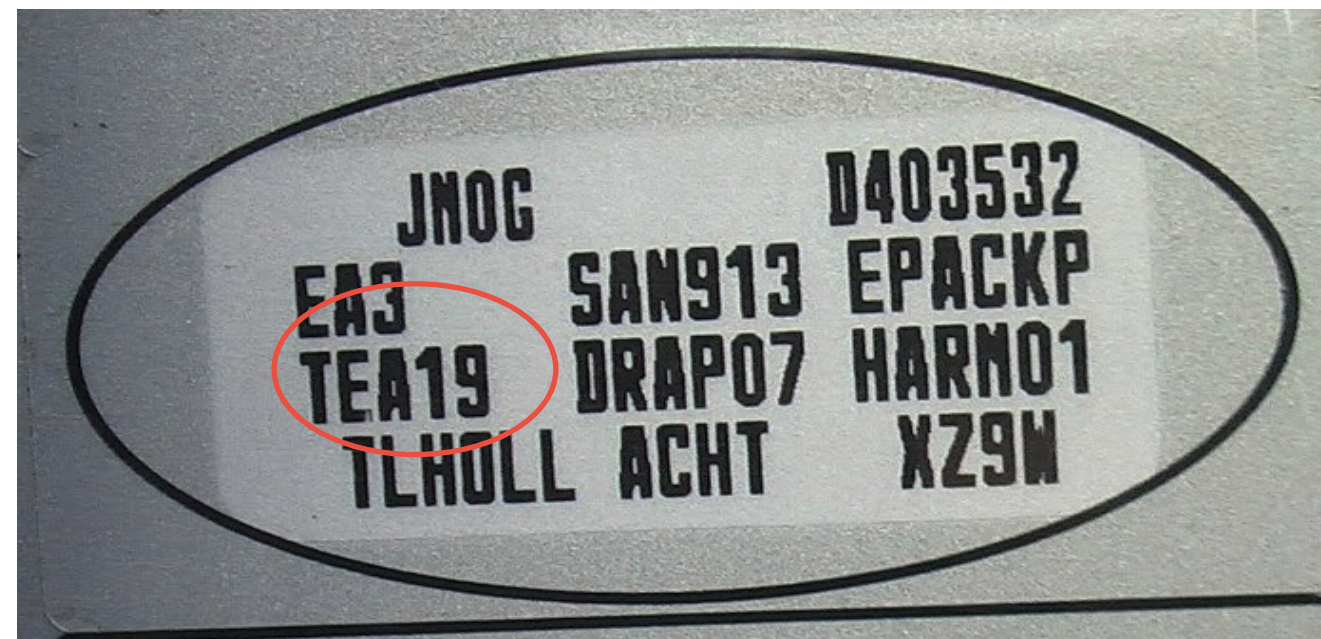

Renault

Model

ALL MODELS

Position of Colour Label

ON THE PASSENGER SIDE DOOR COLUMN

Colour Code