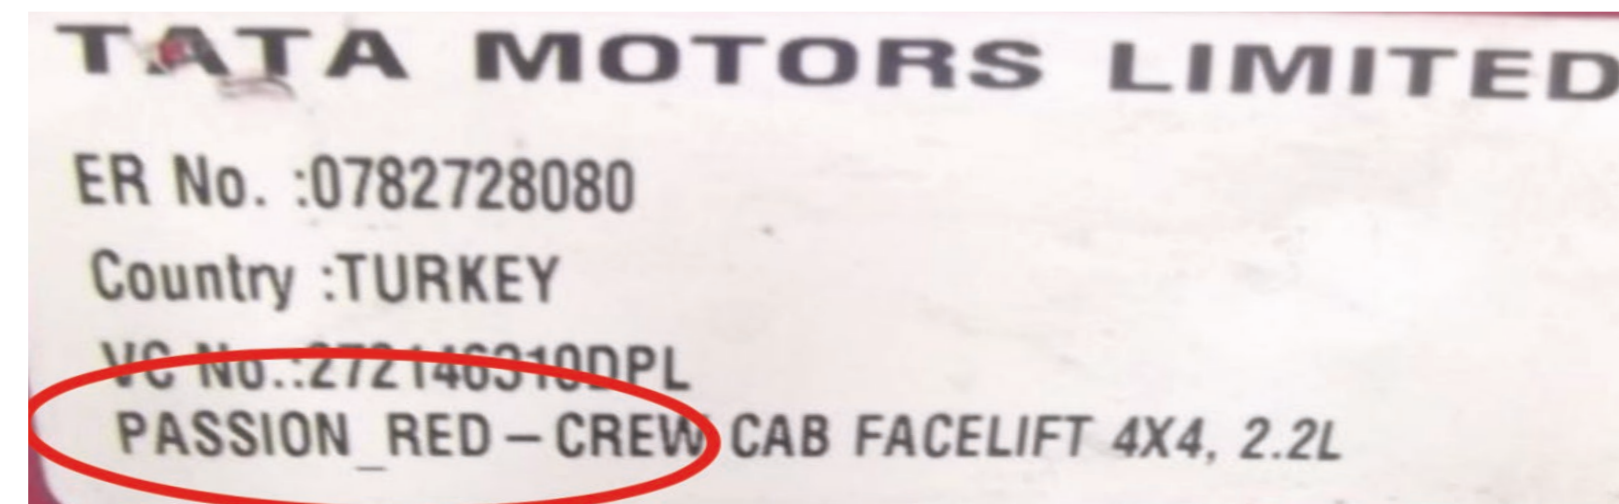

Colour Code

Tata

Model

ALL MODELS

Position of Colour Label

ON THE ENGINE COMPARTMENT HOOT (BONNET)

Colour Code

Toyota