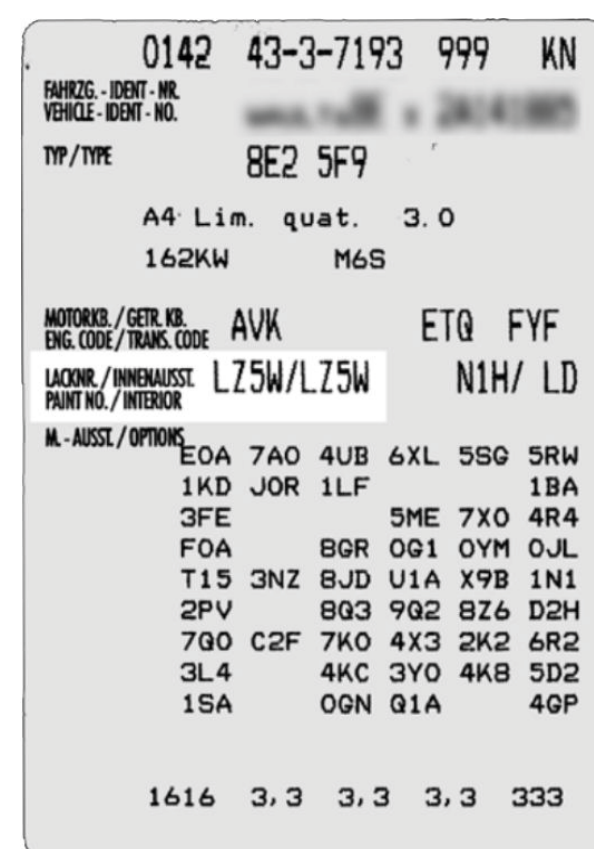

Audi

Model

ALL MODELS

Position of Colour Label

INSIDE THE LUGGAGE COMPARTMENT

Colour Code