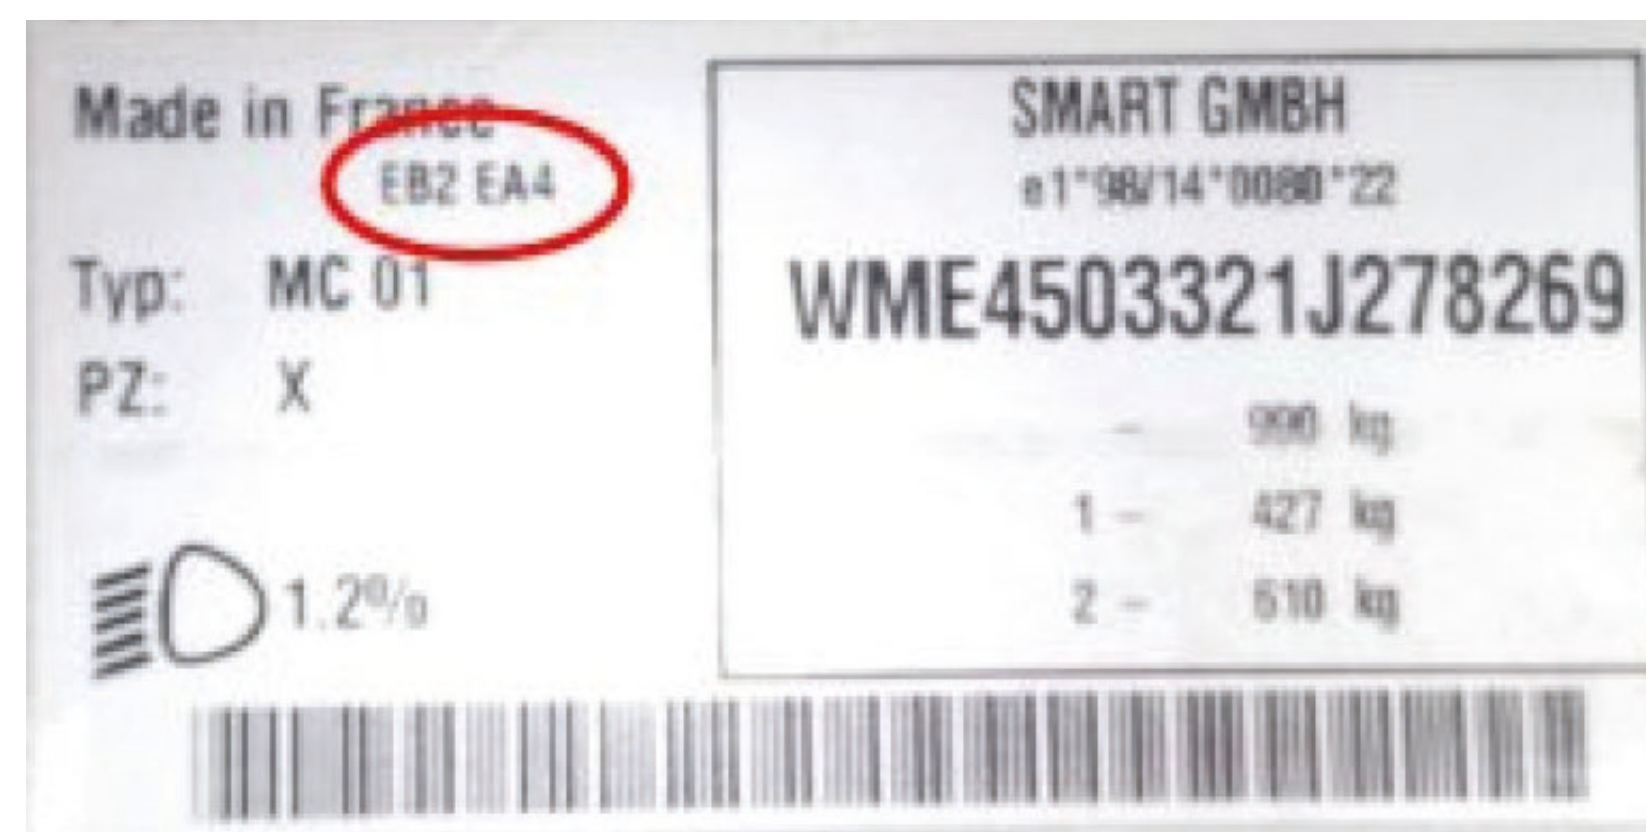

Smart

Model

FORTWO (OLD MODEL)

FORTWO (NEW MODEL)
FOR FOUR

Position of Colour Label

INSIDE THE ENGINE COMPARTMENT (REAR)

ON THE PASSENGER SIDE DOOR COLUMN

Colour Code