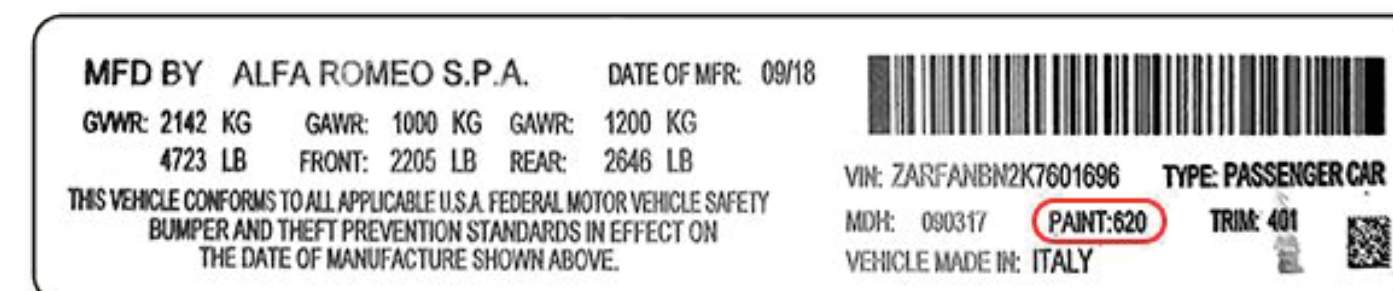

Alfa Romeo

Model

BRERA - MITO - GTV - SPIDER GIULIETTA

Position of Colour Label

ON THE ENGINE COMPARTMENT COVER

159 - 147 - MI.TO

ON THE TAILGATE OF LUGGAGE COMPARTMENT

Colour Code

Alfa
Romeo

ALFA ROMEO 8C

BODY PAINT SUPPLIER
IDENTIFICATION PLATE
1/29730/80 FIAT List /Table 19309

Per il fornitore PPG il p/n FIAT è :
1/29730/80 Tabella 19309 Foglio 2

Versione originale Version originale/Original painting Original lackierung/Peinture originale	
Colore/Tinta/Colour Farbton/Color	
Codice/Code/Codice	
PER RIFOCCHIE REVERNATURE	