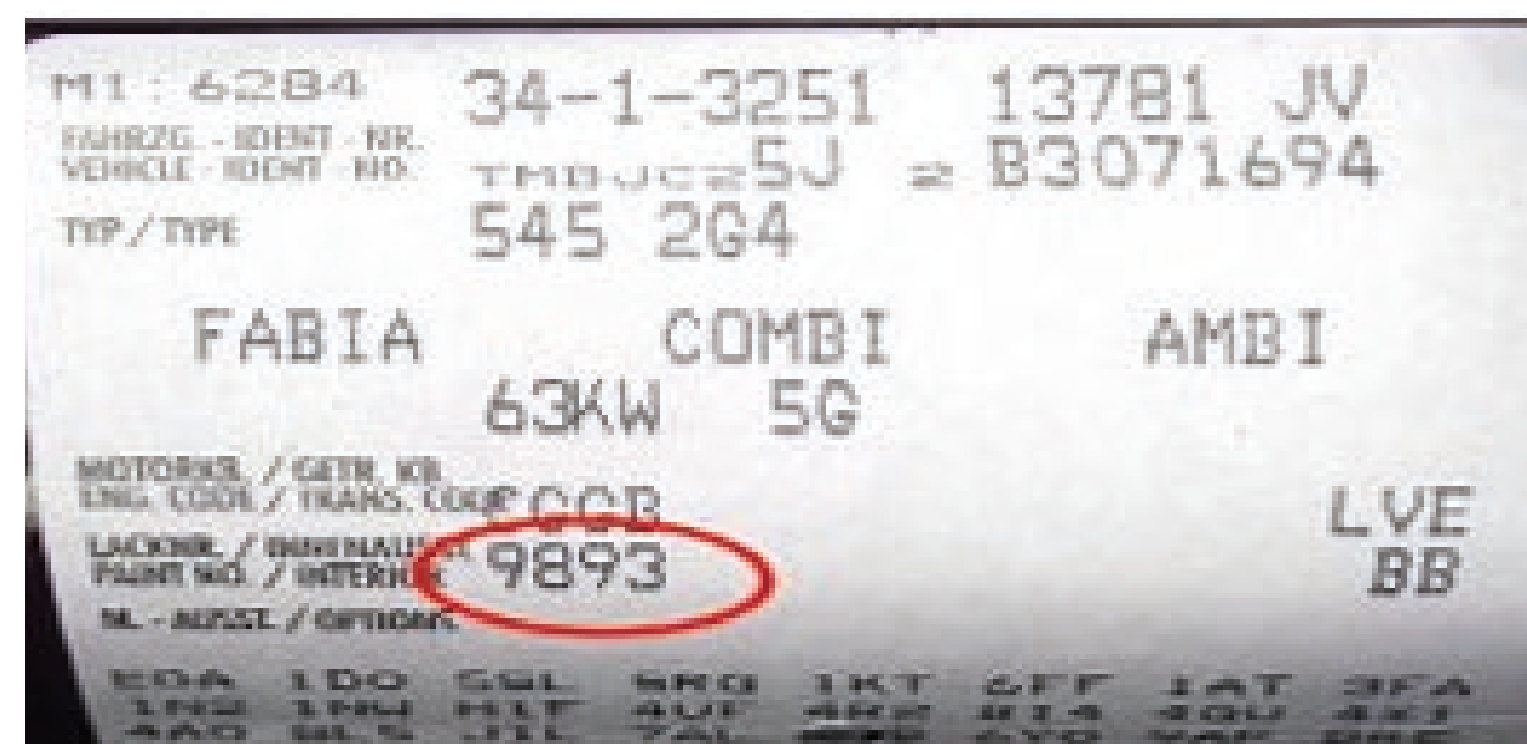

IN THE BOOT

Colour Code

Skoda

Model

ALL MODELS

Position of Colour Label

IN THE BOOT

Colour Code