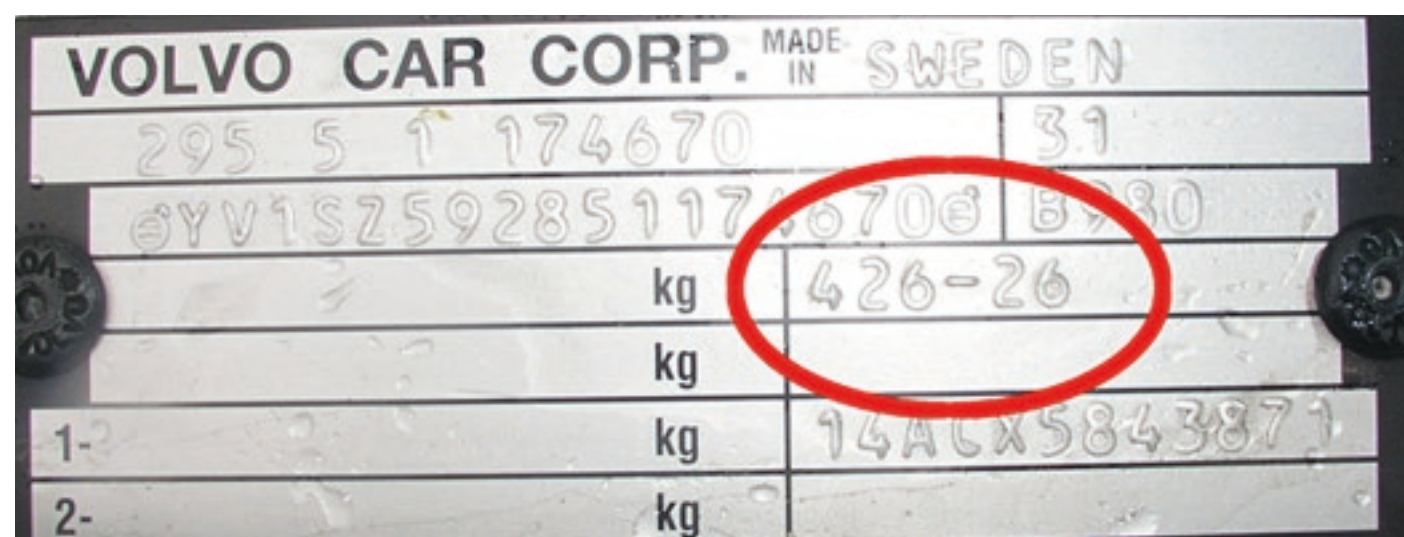

Volvo

Model

XC90 - C70 - S40 - S60 - S70 - S80 - V40 - V70

Position of Colour Label

INSIDE THE ENGINE COMPARTMENT

C30 - S40 - V50 - XC70

ON THE REAR PASSENGER SIDE DOOR COLUMN

Colour Code