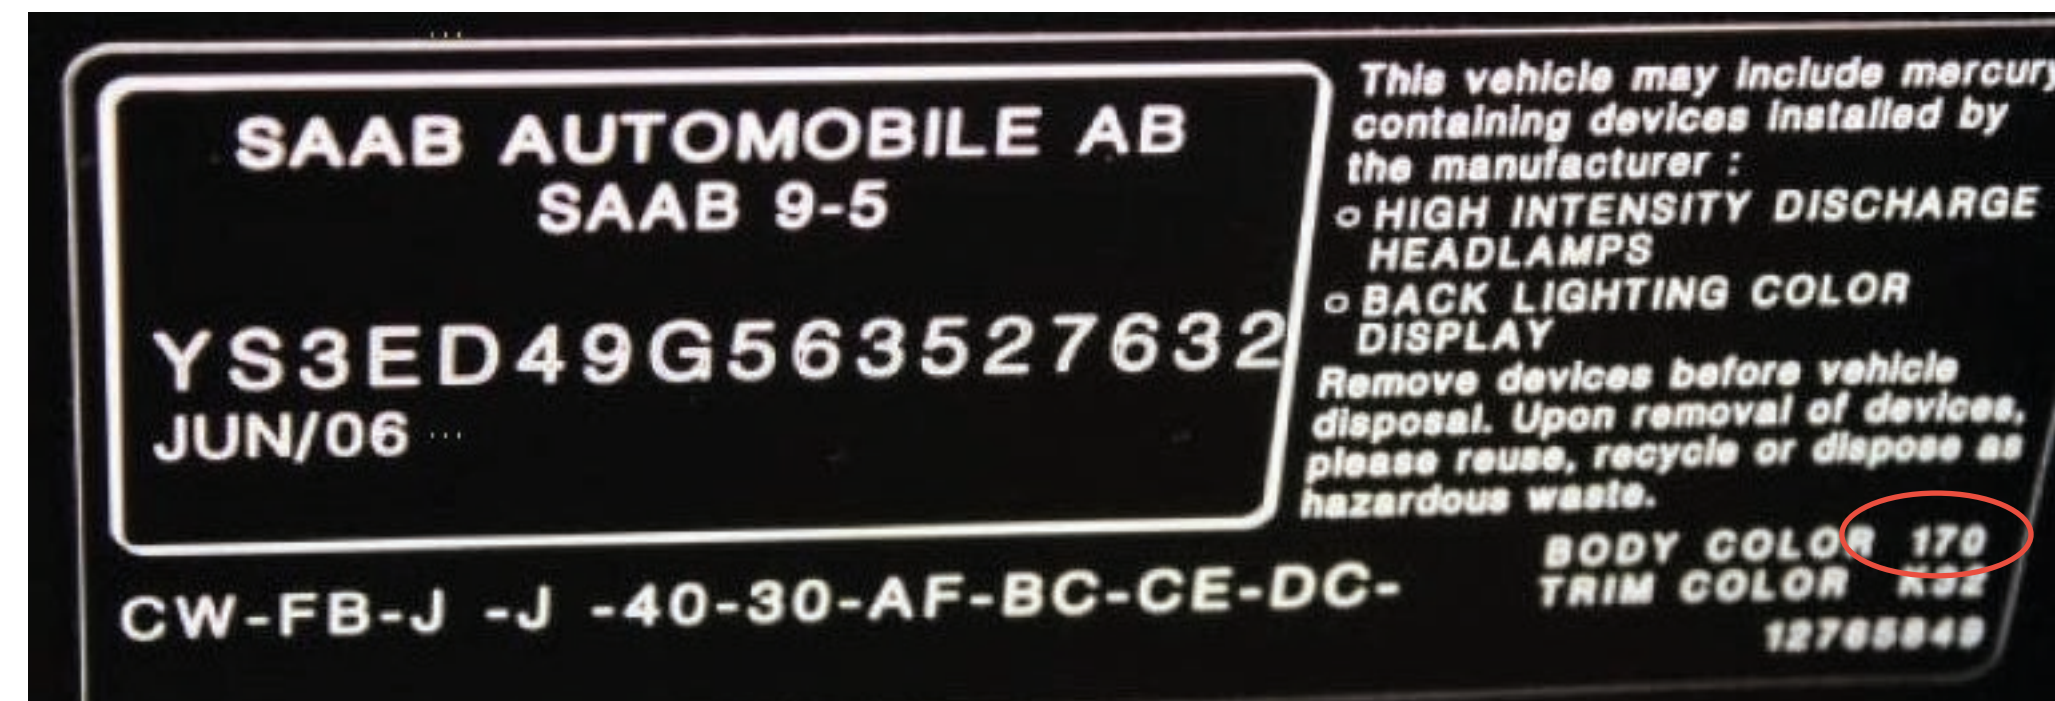

Saab

Model

ALL MODELS (EXCEPT 9-5)

Position of Colour Label

IN THE GLOVE COMPARTMENT

9-5

ON THE DRIVER'S DOOR SHUT

Colour Code