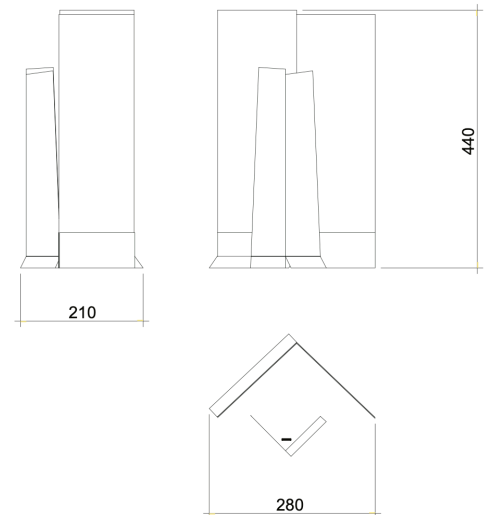

### TECHNICAL INFORMATION

Source	LED stripes
Luminous flux	888 lm (from the LED)
Tension	works under a 220-240 V tension
Light color	2700K
Dimmable system	yes
Weight	2,9 kg
Protection Indice	IP20
Dimensions	Length 21cm, width 28cm, height 44cm