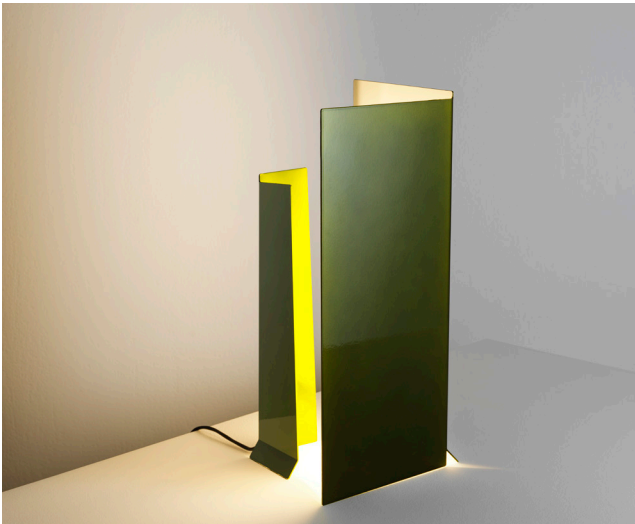

Table Lamp

Fold Collection
Designed by Formafantasma

With a limited-edition series of lights, the new collection reinterprets the inventive paper cut-outs and pure color of Henri Matisse in the concise conceptual language of the award-winning design studio.

Limited Edition of 8 pieces + 4 A.P.
Signed and numbered
Made in Italy

MATERIALS & FINISHES

Materials

Mettallic lacquered stainless steel and translucent creative paper, with a parchment effect and a specific treatment to protect it over time.

Rubber cable.

Available in 4 colors

TECHNICAL INFORMATION

Source	LED stripes
Luminous flux	888 lm (from the LED)
Tension	works under a 220-240 V tension
Light color	2700K
Dimmable system	yes
Weight	2,9 kg
Protection Indice	IP20
Dimensions	Length 21cm, width 28cm, height 44cm