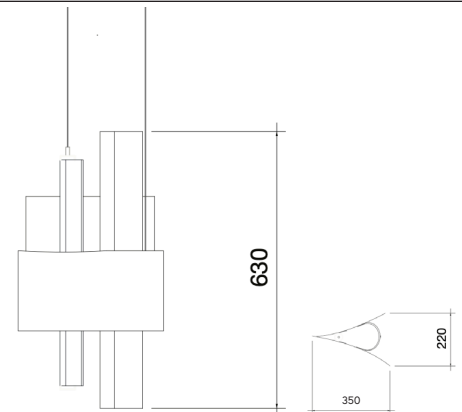

Available in 4 colors

TECHNICAL INFORMATIONS

Source	LED stripes
Luminous flux	1554 lm (from the LED)
Tension	works under a 220-240 V tension
Light color	2700K
Dimmable system	yes
Weight	3,2 kg
Protection Indice	IP20
Dimensions	Length 35cm, width 22cm, height 63cm