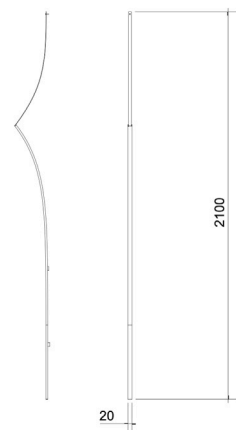

Available in 4 colors

TECHNICAL INFORMATION

Source	LED stripes
Luminous flux	1554 lm (from the LED)
Tension	works under a 220-240 V tension
Light color	2700K
Dimmable system	yes
Weight	1 kg
Protection Indice	IP20
Dimensions	Length 210cm, depth 2cm, width 18cm

OTHERS INFORMATION

Leadtime	Made for you and delivered in 8 weeks
Male plug	Made in order, we adapt the plug according to the regulations of the country of destination.

**Do not hesitate to contact us for further information at
customer@maison-matisse.com**