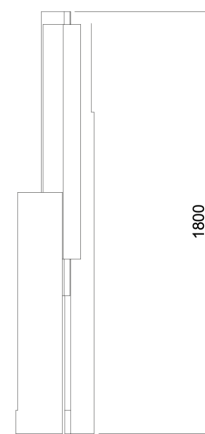

Available in 4 colors

TECHNICAL INFORMATION

Source	LED stripes
Luminous flux	3330 lm (from the LED)
Tension	works under a 220-240 V tension
Light color	2700K
Dimmable system	yes
Weight	24 kg
Protection Indice	IP20
Dimensions	Width 52cm, depth 27cm, height 180cm

OTHERS INFORMATION

Leadtime	Made for you and delivered in 8 weeks
Male plug	Made in order, we adapt the plug according to the regulations of the country of destination.

Do not hesitate to contact us for further information at
customer@maison-matisse.com